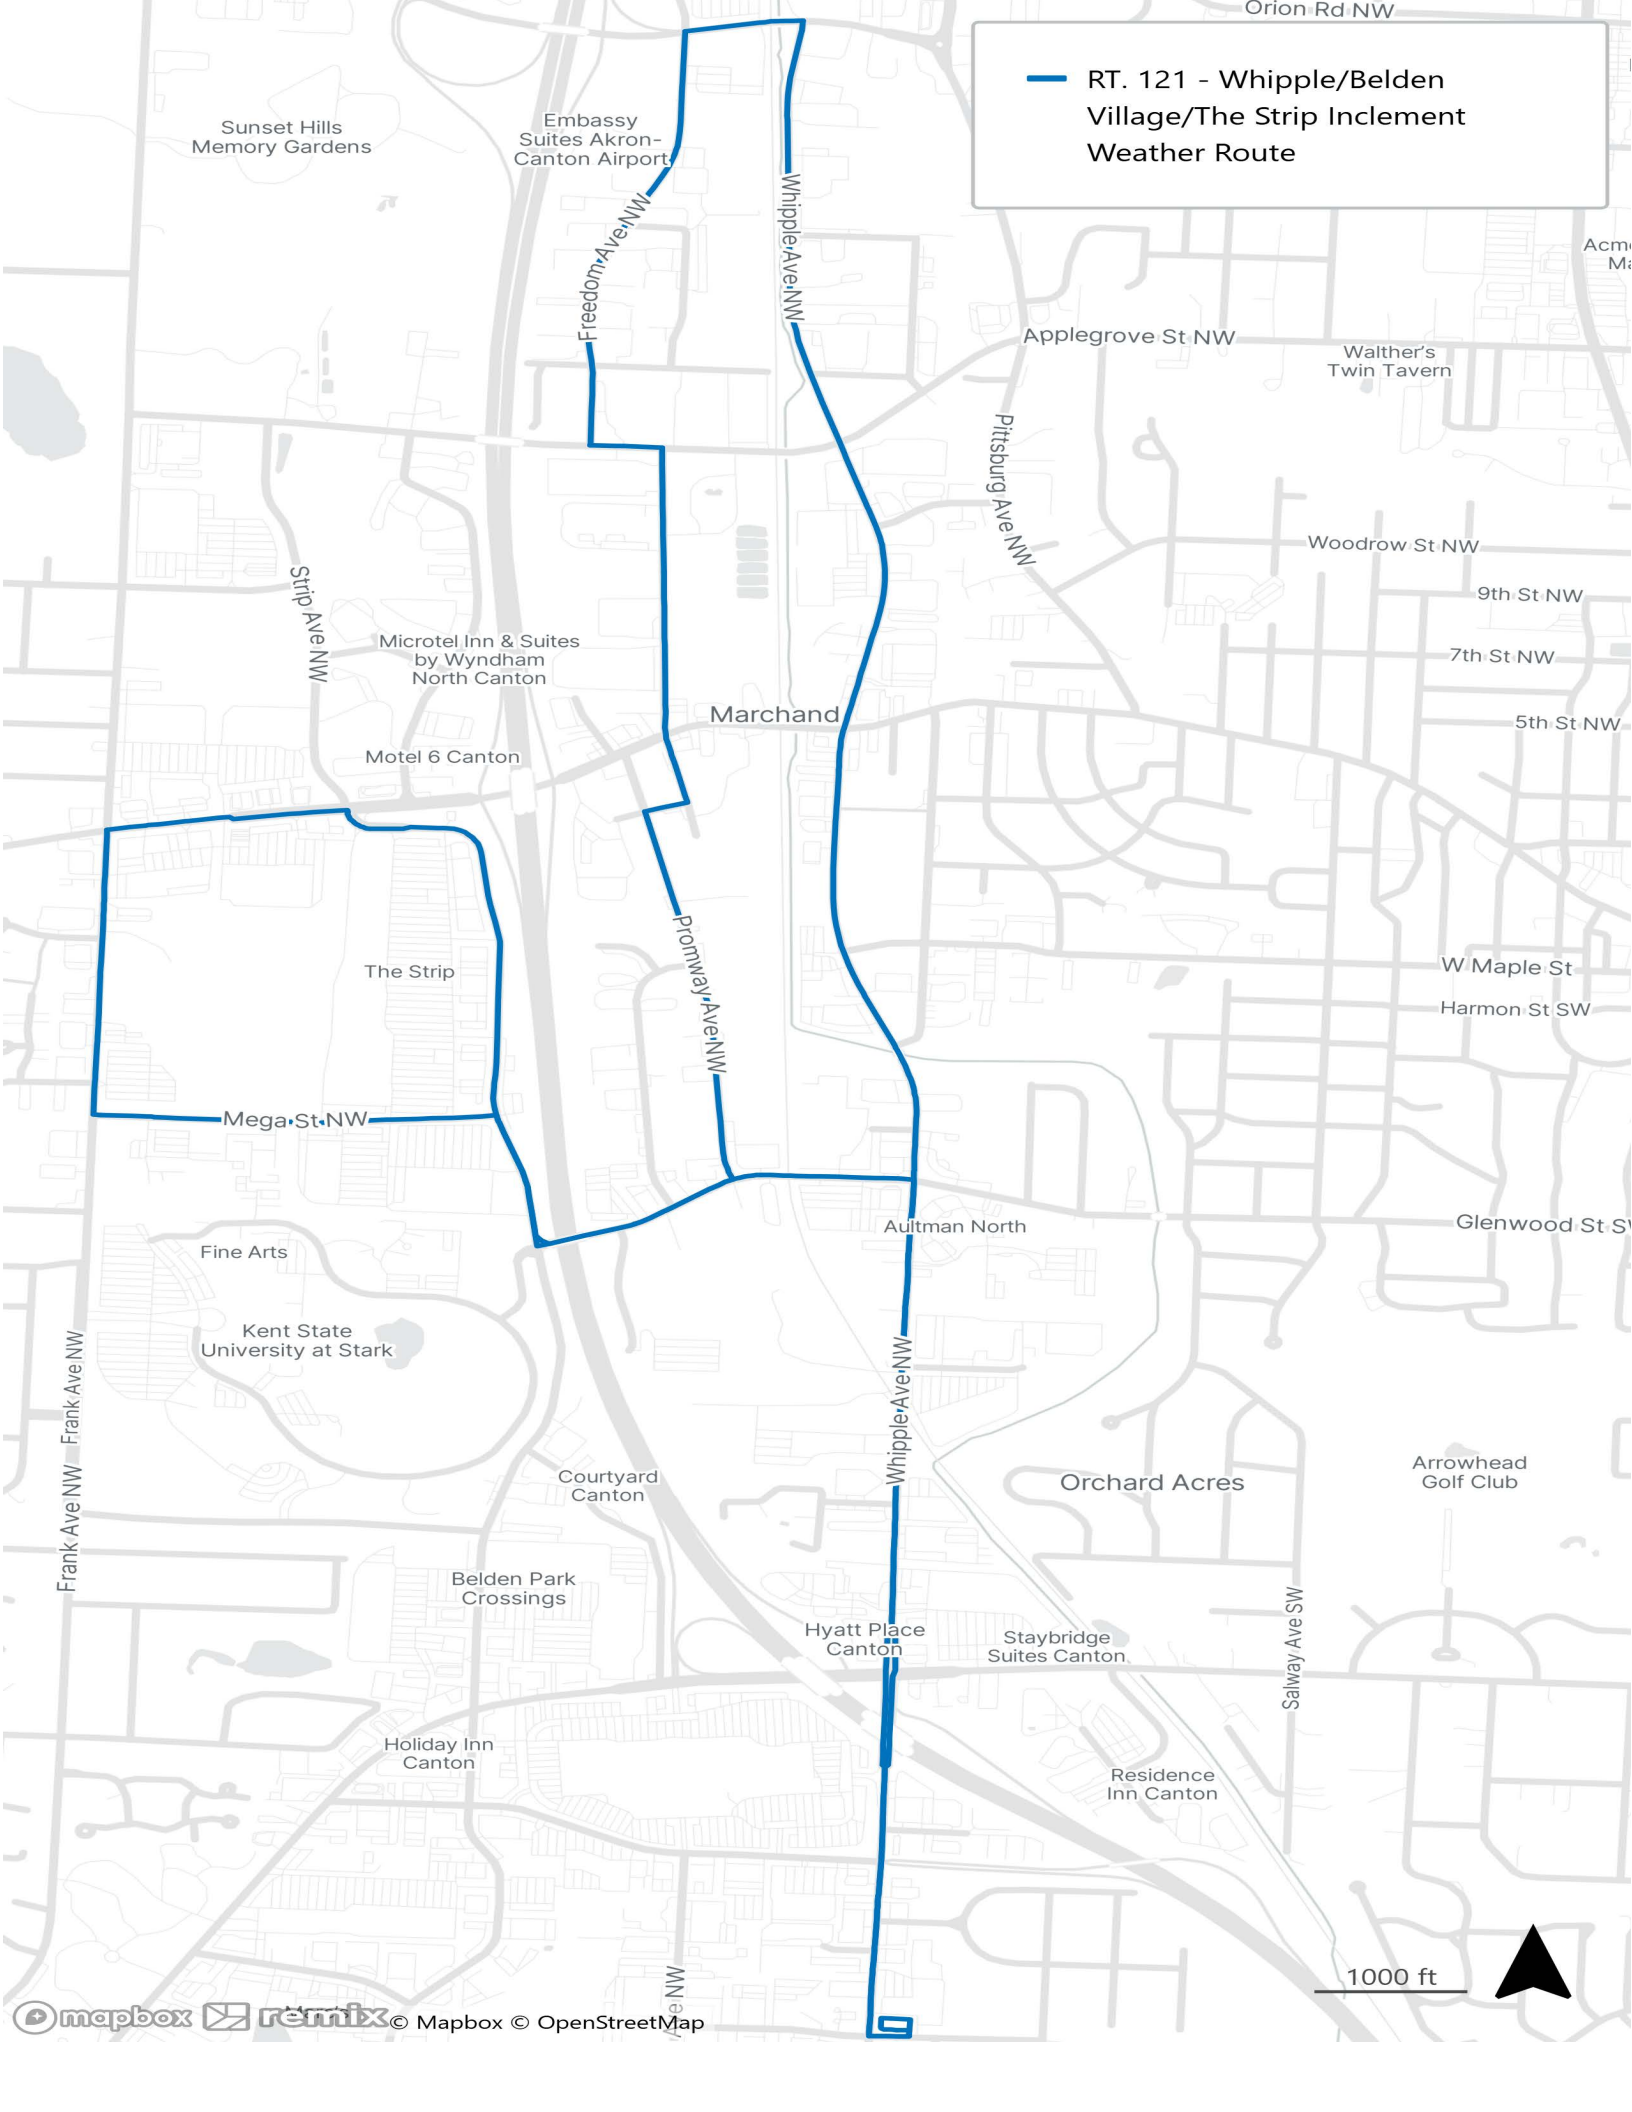

Right on Strip to Mega

Left on Mega to Frank

**INBOUND**

Right on Frank Rd to Portage Road.

Right on Portage to Strip entrance

Right into The Strip (Strip Ave.)

Follow Strip Ave. to Dressler

Left on Dressler (over HOF Bridge) to Whipple

Right on Whipple to 47th St.

Left on 47th St. to Belden Village Transit Center

RT. 121 - Whipple/Belden Village/The Strip Inclement Weather Route

Sunset Hills Memory Gardens

Embassy Suites Akron-Canton Airport

Freedom Ave NW

Whipple Ave NW

Applegrove St NW

Walther's Twin Tavern

Strip Ave NW

Microtel Inn & Suites by Wyndham North Canton

Motel 6 Canton

Marchand

Pittsburg Ave NW

Woodrow St NW

9th St NW

7th St NW

5th St NW

The Strip

Pomroy Ave NW

Mega St NW