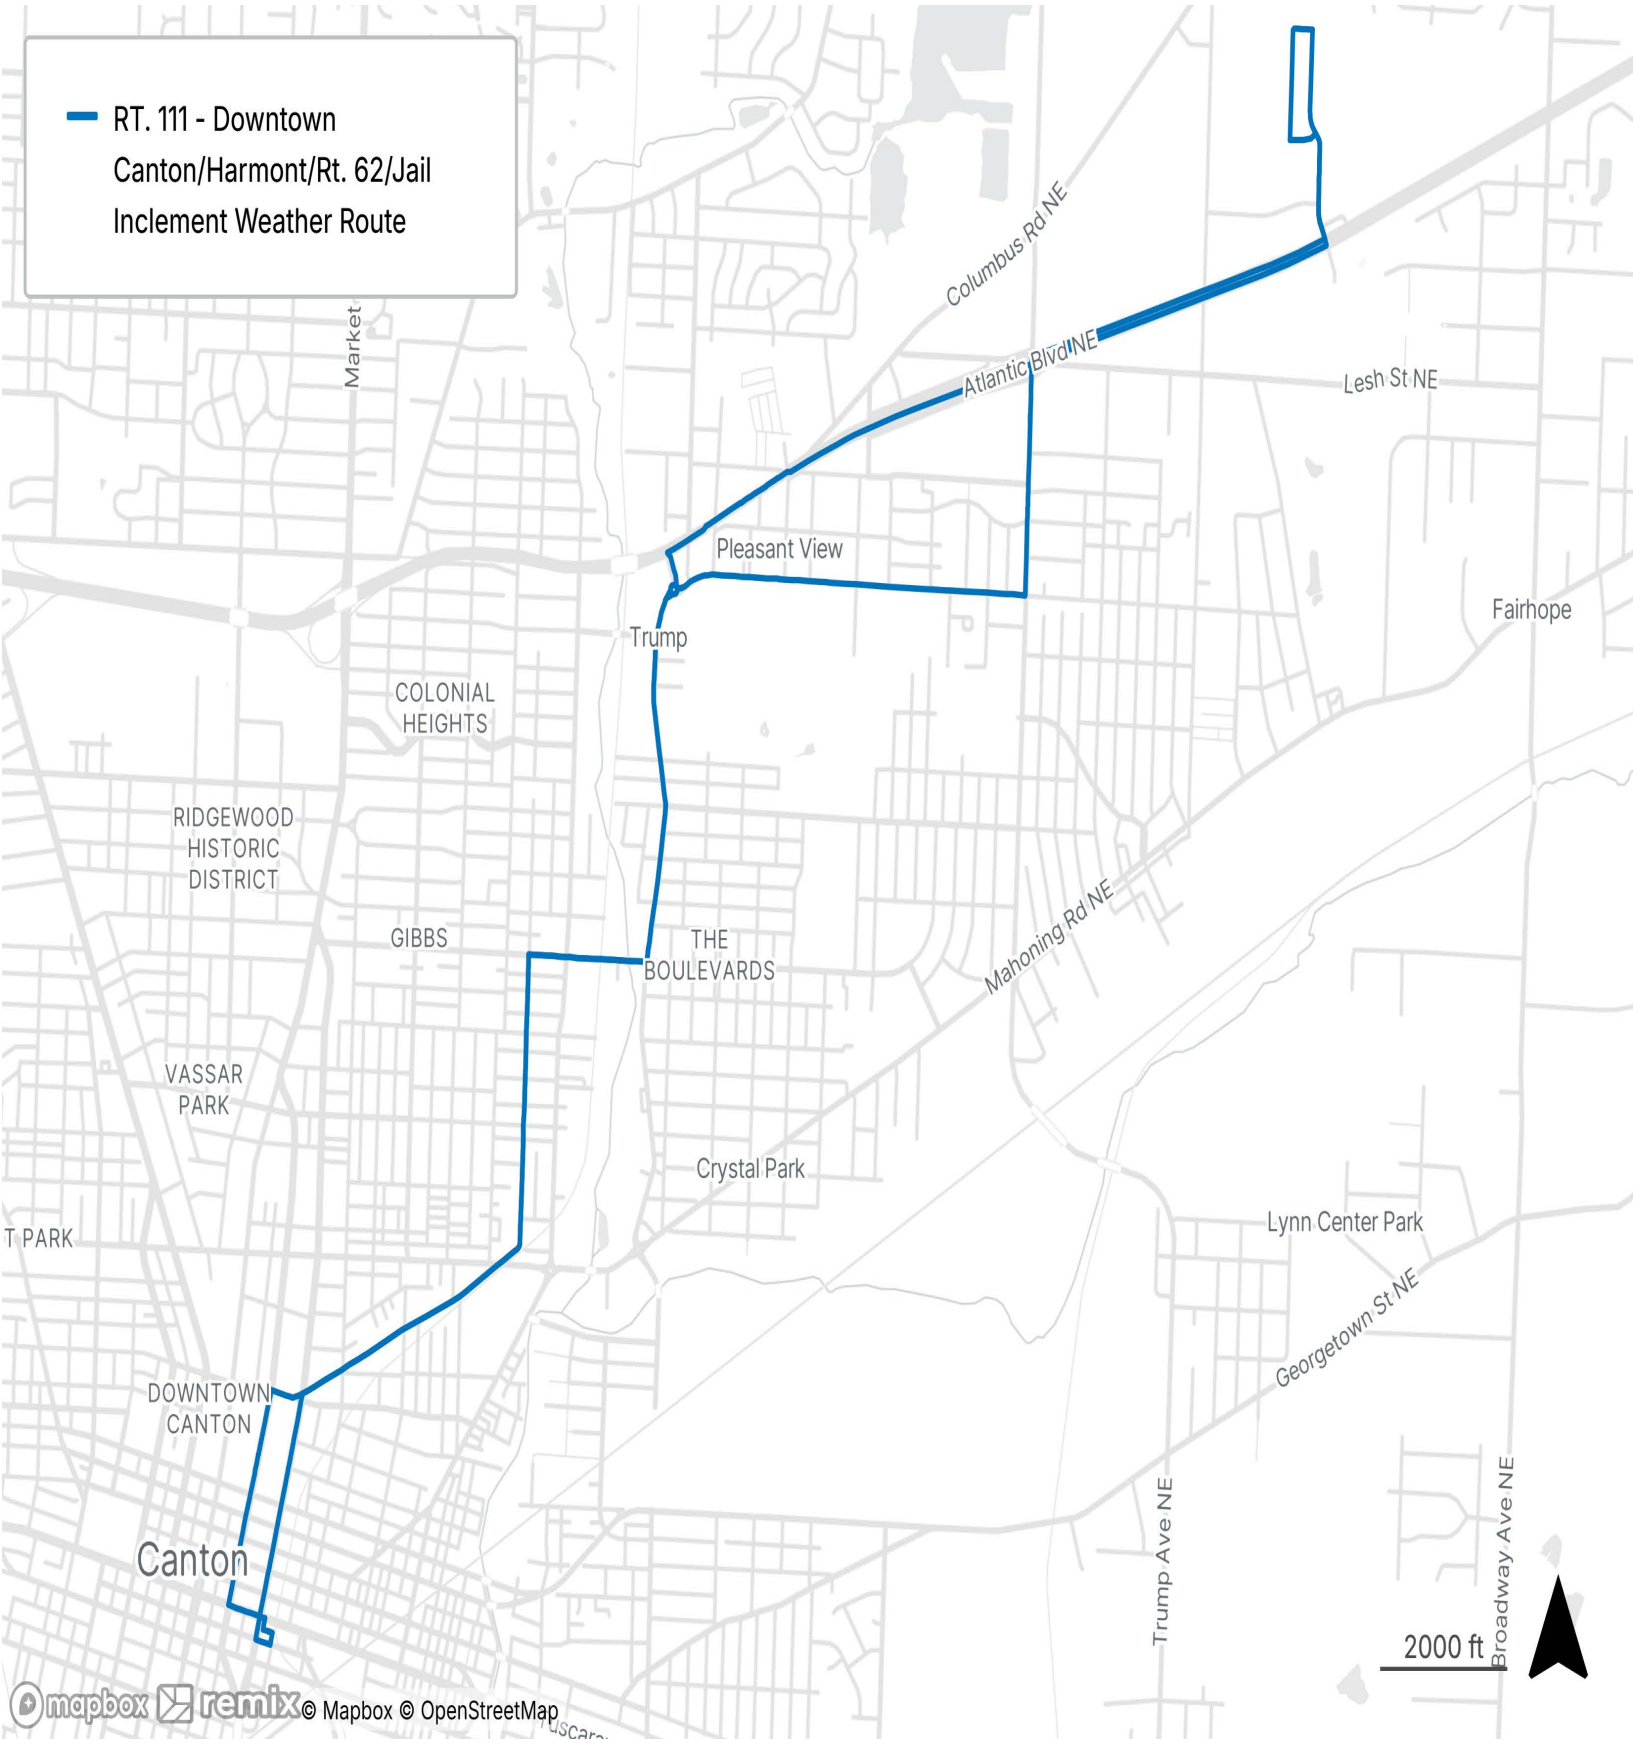

SARTA #111 Downtown Canton/Harmont/Rt 62/Jail
Monday through Saturday

OUTBOUND

Leave Canton Transfer Zone (Cornerstone) at Exit 3
Right on 2nd St
Right on Cherry
Right on Lawrence
Continue across 12th onto Gross
Right on 19th NE
Left on Harrisburg NE
Right on Route 62
Left on Rebar to Amazon
Right on Atlantic Blvd
Left on Harmont to Walmart shelter.

INBOUND

Leave Bus Stop-Harmont Ave.
Right on 30th St
Left on Harrisburg
Right on 19th
Left on Gross
Right on Lawrence
Right on 9th
Left on Walnut
Left on E. Tuscarawas to Exit 2
Right into Canton Transfer Zone (Cornerstone)

— RT. 111 - Downtown
Canton/Harmont/Rt. 62/Jail
Inclement Weather Route

2000 ft