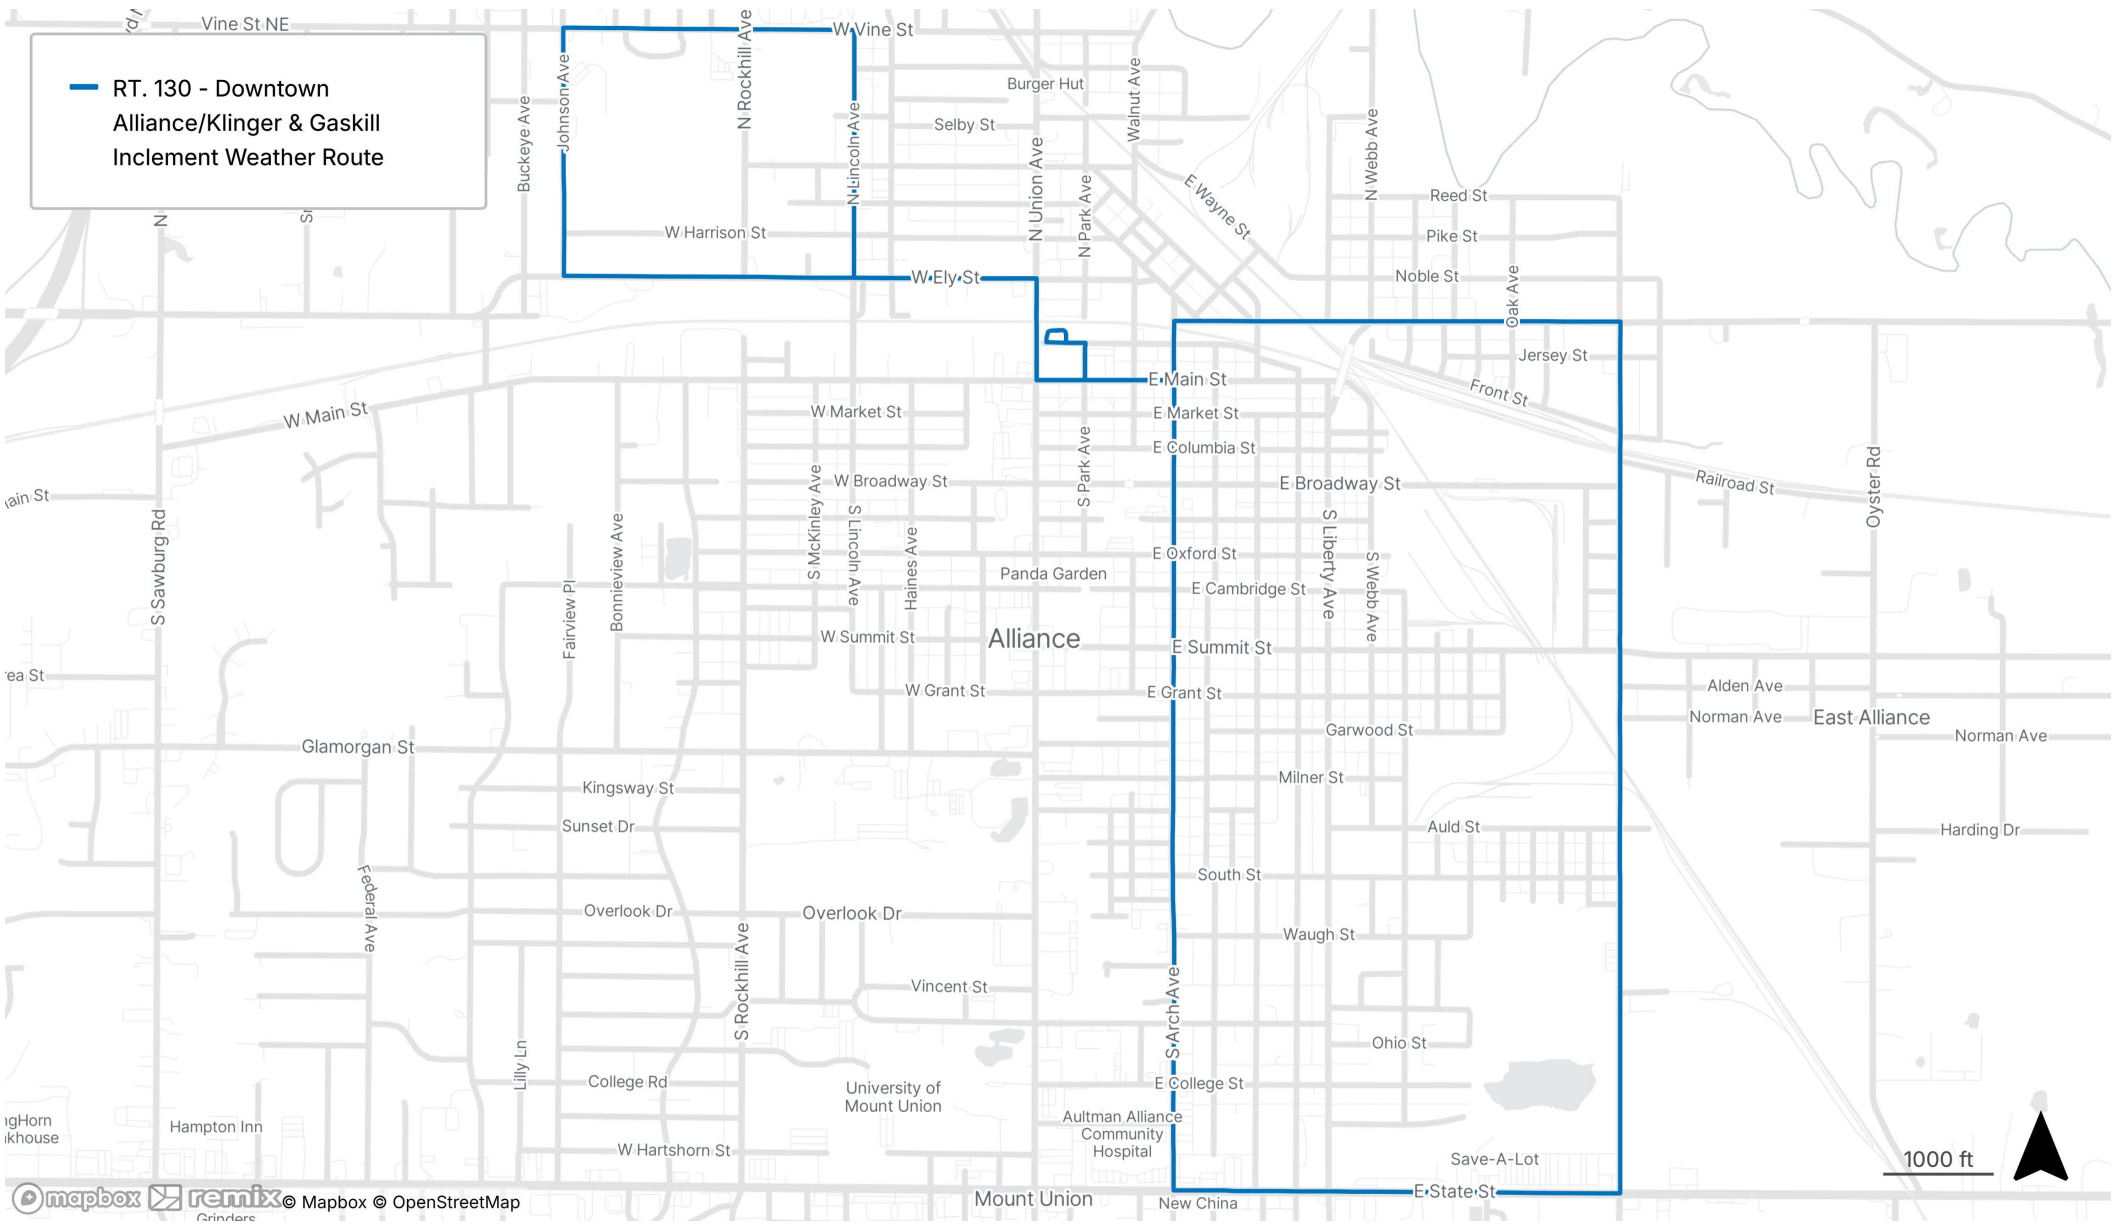

**SARTA #130 Downtown Alliance/Klinger & Gaskill**  
**Monday through Saturday**

**OUTBOUND**

Leave Alliance Transfer Zone  
Left on Prospect  
Right on Park  
Right on Main  
Right on Union  
Left on Ely  
Right on Lincoln  
Left on West Vine  
Left on W Ely St  
Right on N Union Ave

**Inbound**

Left on Main  
Left on Arch  
Right on Patterson  
Right on Mahoning  
Right on State Street  
Right on Arch  
Left on E Main St  
Right on Park  
Left on Prospect to Alliance Transfer Zone

— RT. 130 - Downtown Alliance/Klinger & Gaskill Inclement Weather Route

1000 ft