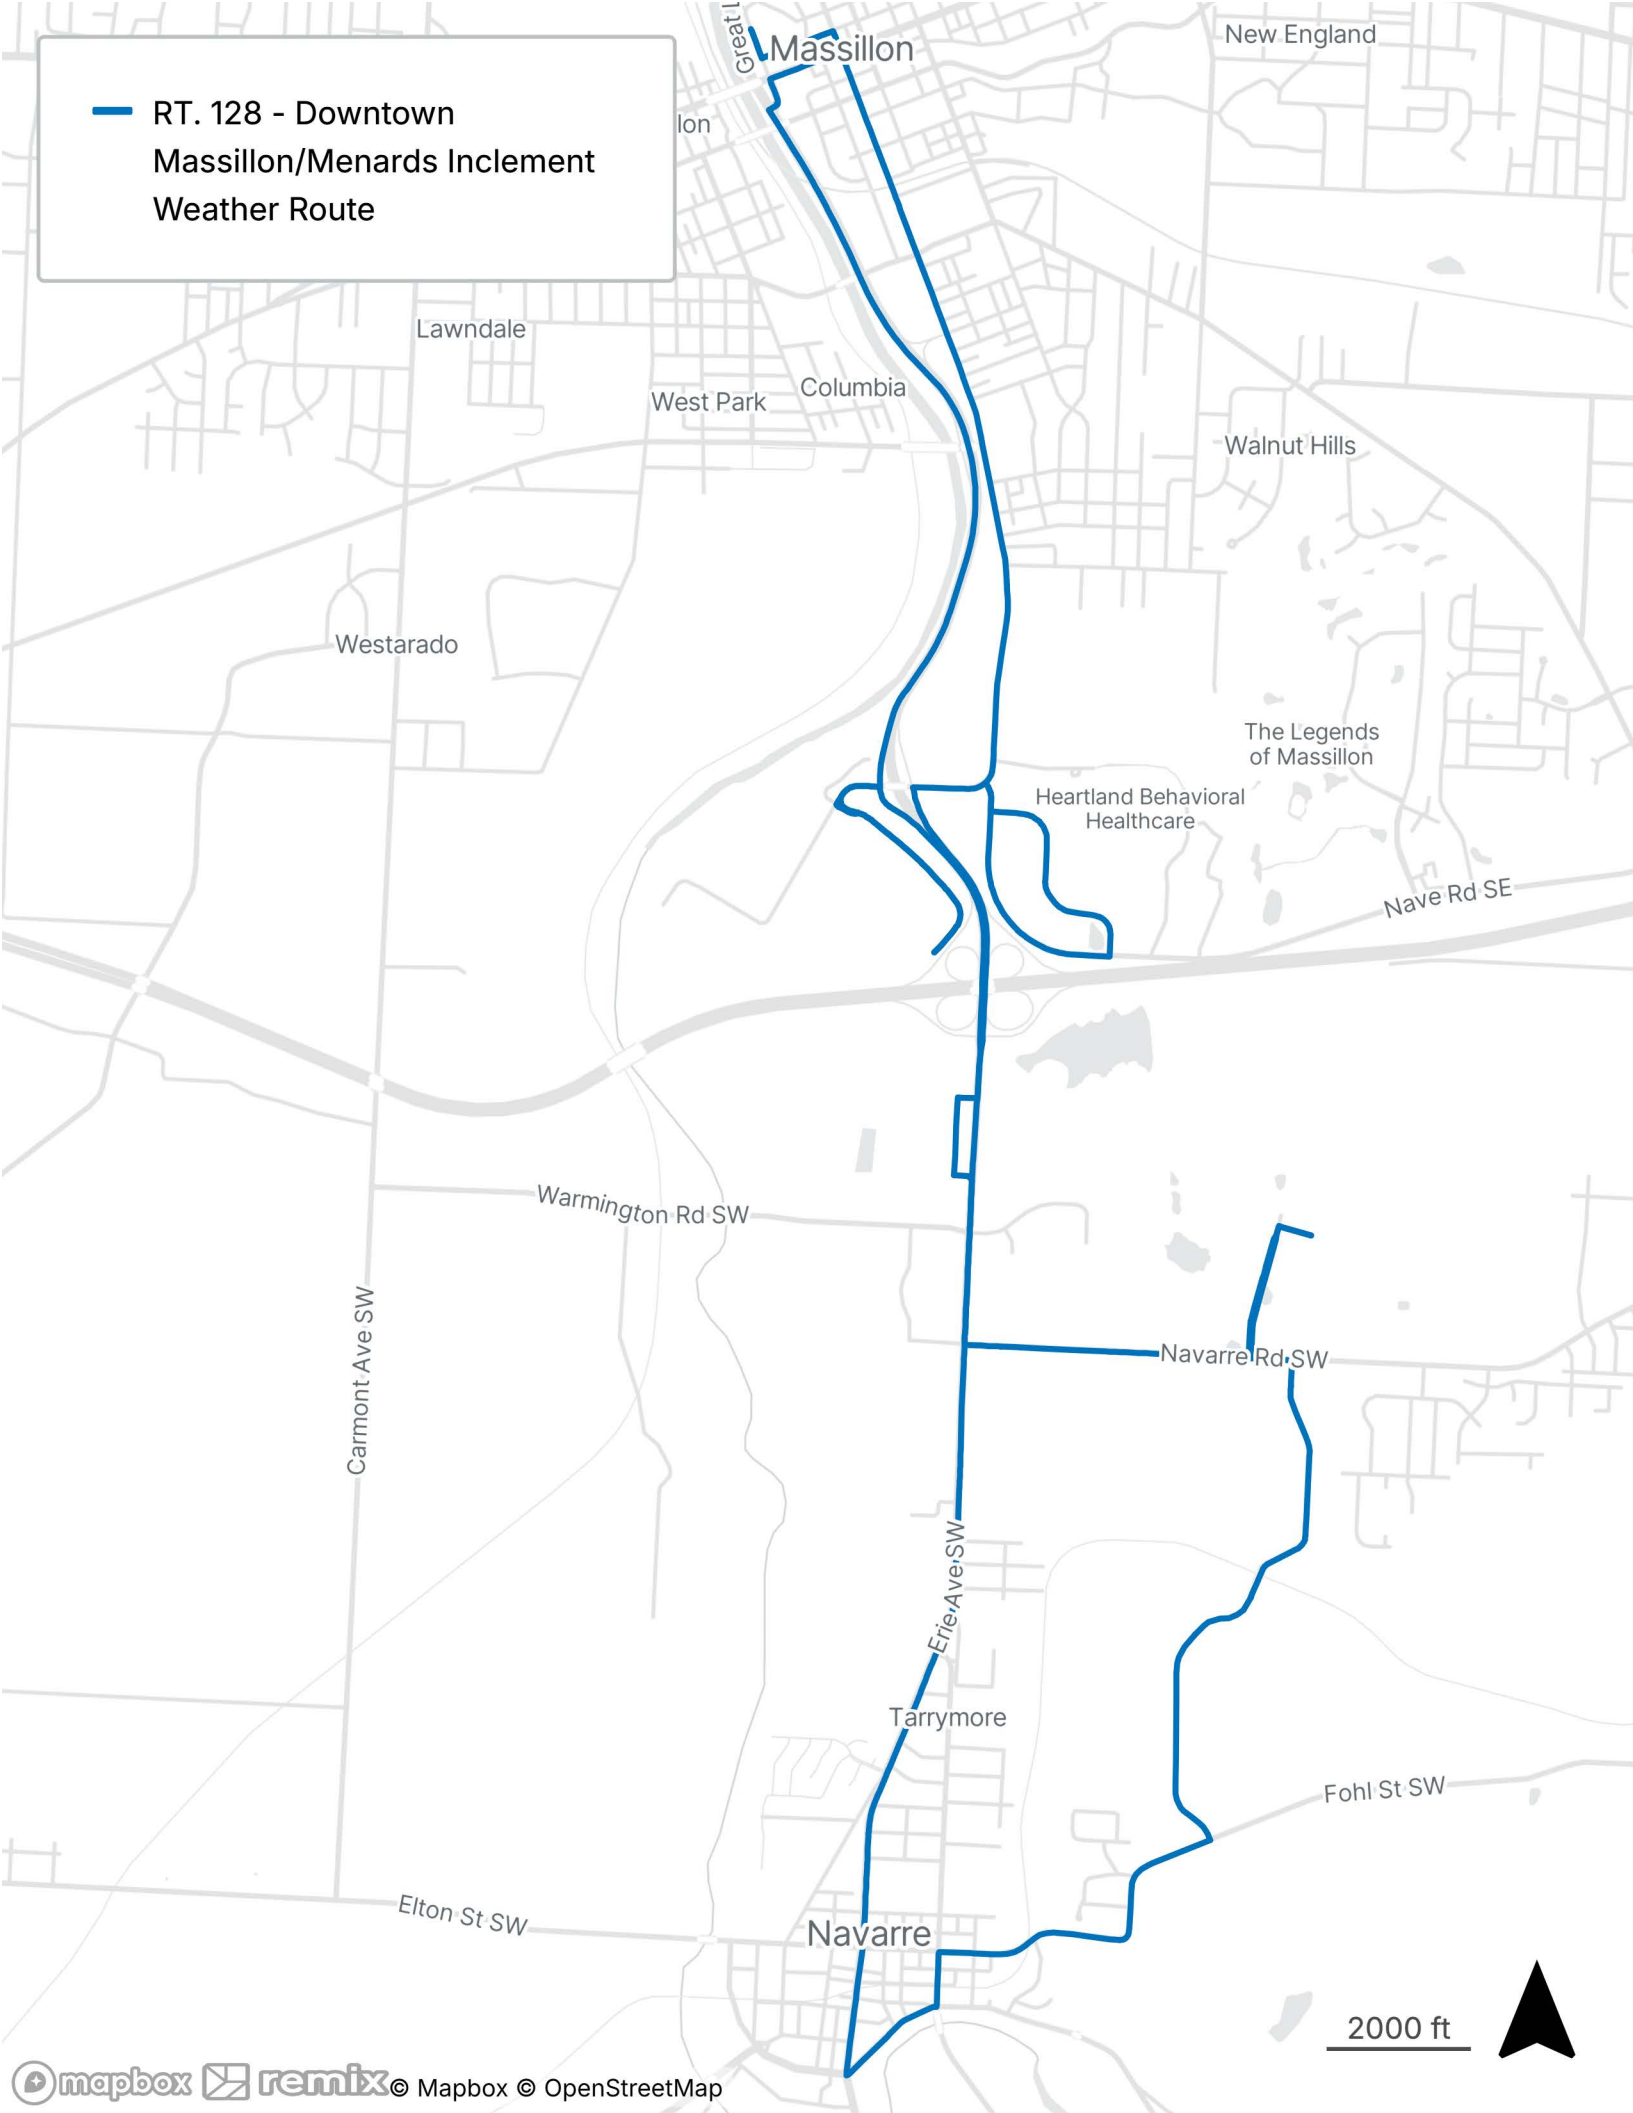

SARTA #128 Downtown Massillon/Menards
Monday through Saturday

OUTBOUND

Exit Massillon Transit Center on Tommy Henrich Dr NW (North end)
Turn left FEDERAL AVE NW
Turn right onto Erie Street.
Bear left to stay on Massillon Marketplace Drive Southeast. ** DO NOT USE THE LOWES PARKING LOT**
Continue back on Massillon Marketplace Drive Southeast
Turn right onto Erie Street.
Turn right to take the SR 21 South ramp
Route 21 South becomes Erie Street (after 4 Lane Highway)
Turn right onto Ortt (at Traffic light).
Turn left onto Menards access rd
Turn left at access rd to Rt21S(located just after the stop)
Follow the right only onto Erie Street/21S
Turn left onto Navarre Rd SW (2miles)
Turn left onto Millenium Bld SE
Turn right onto Phoenix to 2nd Shearer location and turn around.
Turn left onto Millenium Bld SE
Turn left onto Navarre Rd SW
Turn right onto Sterilite Street Southeast

INBOUND- Tsc warehouse to Massillon transit center

Stop at TSC WAREHOUSE
Turn right onto Fohl Street Southwest
Turn left onto Market St NE.
Turn right on E. Canal St
Turn right onto North Main Street
Continue on SR 21 North.
Take Erie St exit turn right
Turn right onto Nave Road Southeast.
Turn left onto Nova Drive Southeast.
Turn right onto Nave Road Southeast.
Turn right onto Erie Street South.
Turn left on Federal Ave
Turn right onto Tommy Henrich Drive Northwest.
Enter MTC in Exit 1 (South End)
Stop at MASSILLON TRANSIT CENTER

RT. 128 - Downtown
Massillon/Menards Inclement
Weather Route

2000 ft