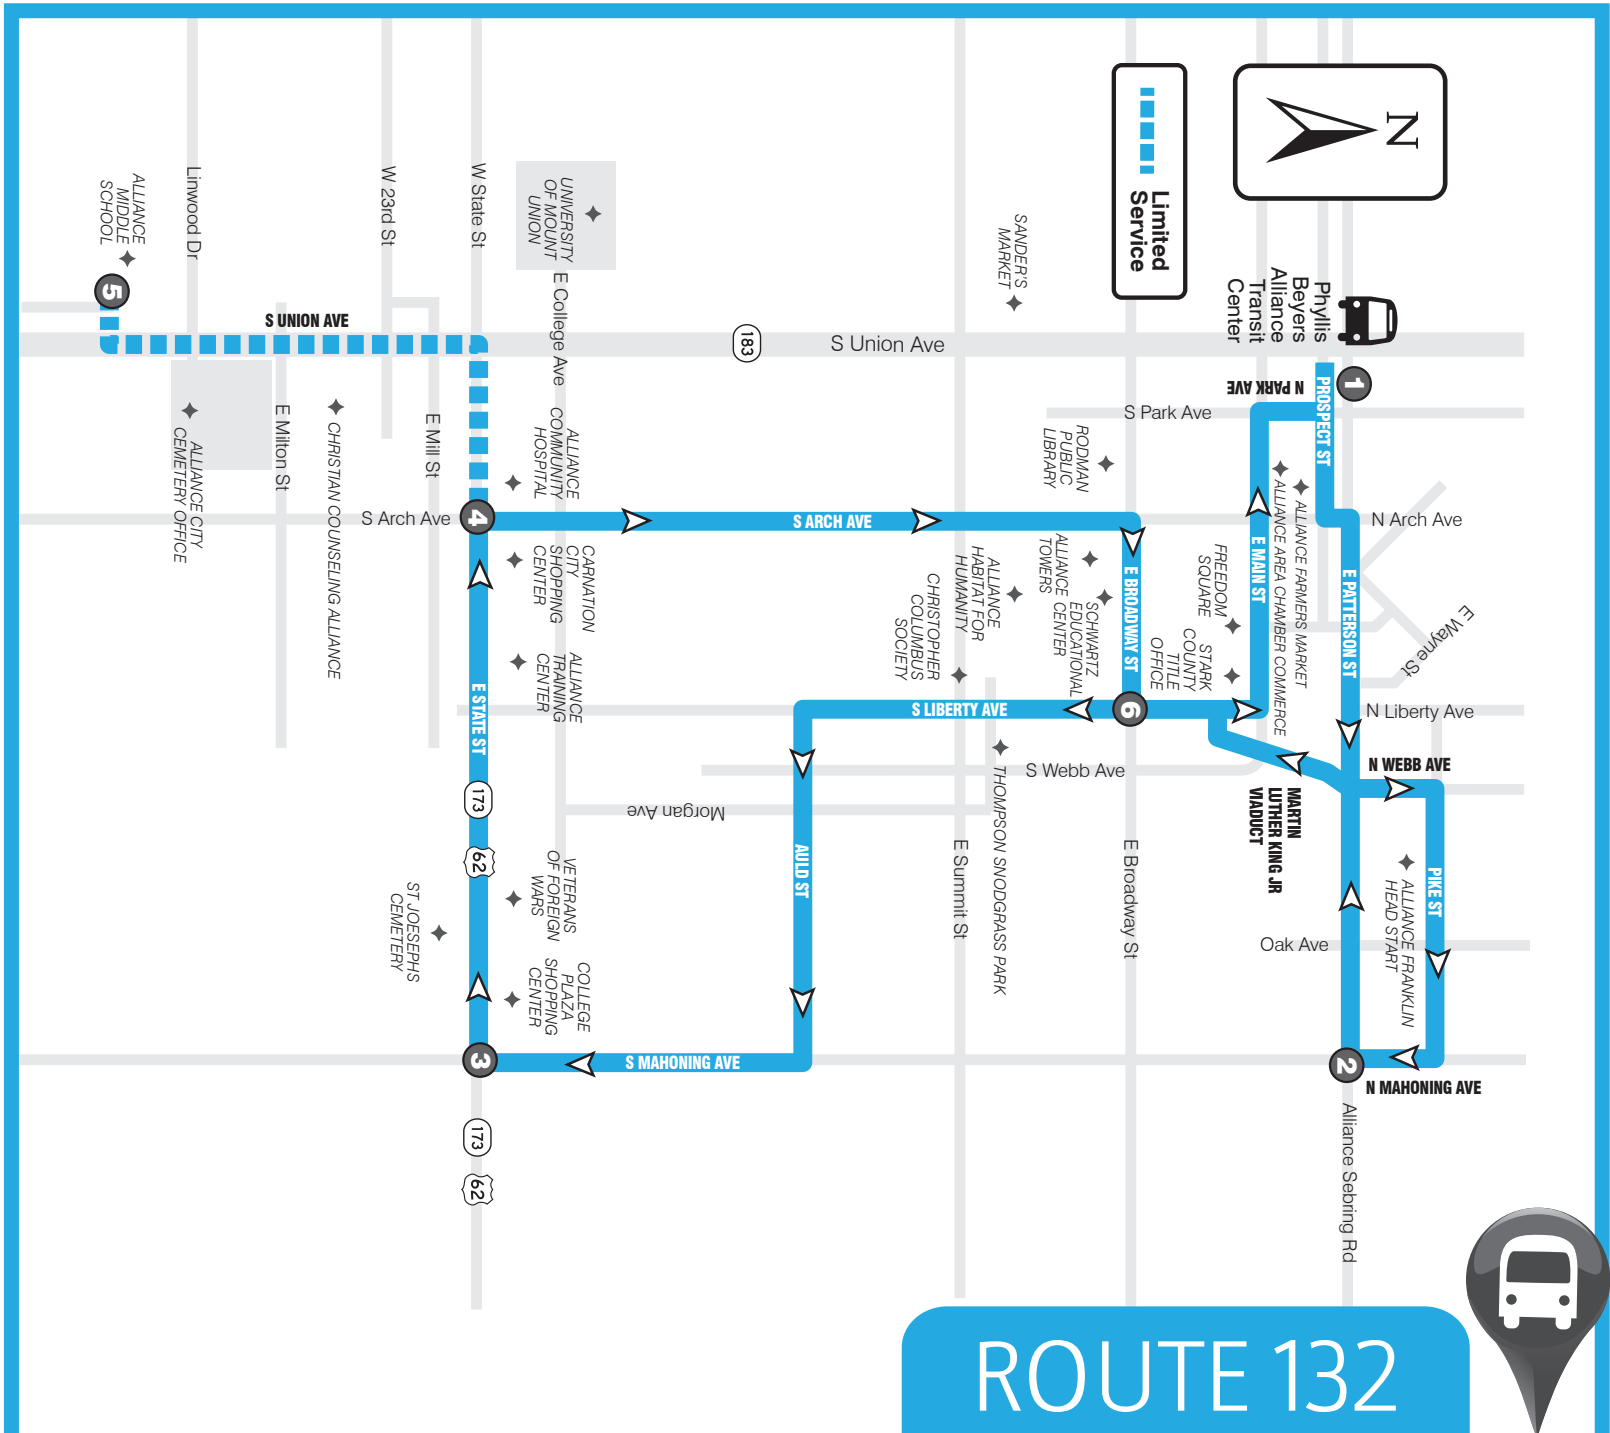

SARTA PinPoint allows you to locate your bus' arrival time in real time...

TEXT

"PP" plus the "Stop ID" to 321123 (ex. PP1234).

CALL

Call 330-477-2782 and input a stop ID number to receive info about departure and arrival times.

www.SARTAonline.com
330-477-2782

[ROUTE 132]

SCHEDULE & MAP

Downtown Alliance/Broadway & Liberty Loop

Monday–Saturday

Effective May 2024

www.SARTAonline.com
330-477-2782

Download SARTA's PinPoint app for real-time information on your route!

ROUTE 132: Monday thru Saturday

FROM DOWNTOWN ALLIANCE TO BROADWAY & LIBERTY

1	2	3	4	5	6	1
Leave Phyllis Beyers Alliance TC	Mahoning & Patterson	College Plaza	Alliance Hospital	Alliance Middle School	Broadway & Liberty	Arrive Phyllis Beyers Alliance TC
6:15a	6:20a	6:26a	6:28a	#####	6:33a	6:40a
7:15a	7:20a	7:26a	7:28a	7:30a	7:33a	7:40a
8:15a	8:20a	8:26a	8:28a	#####	8:33a	8:40a
9:15a	9:20a	9:26a	9:28a	#####	9:33a	9:40a
10:15a	10:20a	10:26a	10:28a	#####	10:33a	10:40a
11:15a	11:20a	11:26a	11:28a	11:30a	11:33a	11:40a
12:15p	12:20p	12:26p	12:28p	#####	12:33p	12:40p
1:15p	1:20p	1:26p	1:28p	#####	1:33p	1:40p
2:15p	2:20p	2:26p	2:28p	#####	2:33p	2:40p
3:15p	3:20p	3:26p	3:28p	3:30p	3:33p	3:40p
4:15p	4:20p	4:26p	4:28p	#####	4:33p	4:40p
5:15p	5:20p	5:26p	5:28p	#####	5:33p	5:40p
6:15p	6:20p	6:26p	6:28p	6:30p	6:33p	6:40p
7:15p	7:20p	7:26p	7:28p	#####	7:33p	7:40p
8:15p	8:20p	8:26p	8:28p	#####	8:33p	8:40p

No Service

ROUTE 132

www.SARTAonline.com

DOWNTOWN ALLIANCE/BROADWAY & LIBERTY LOOP