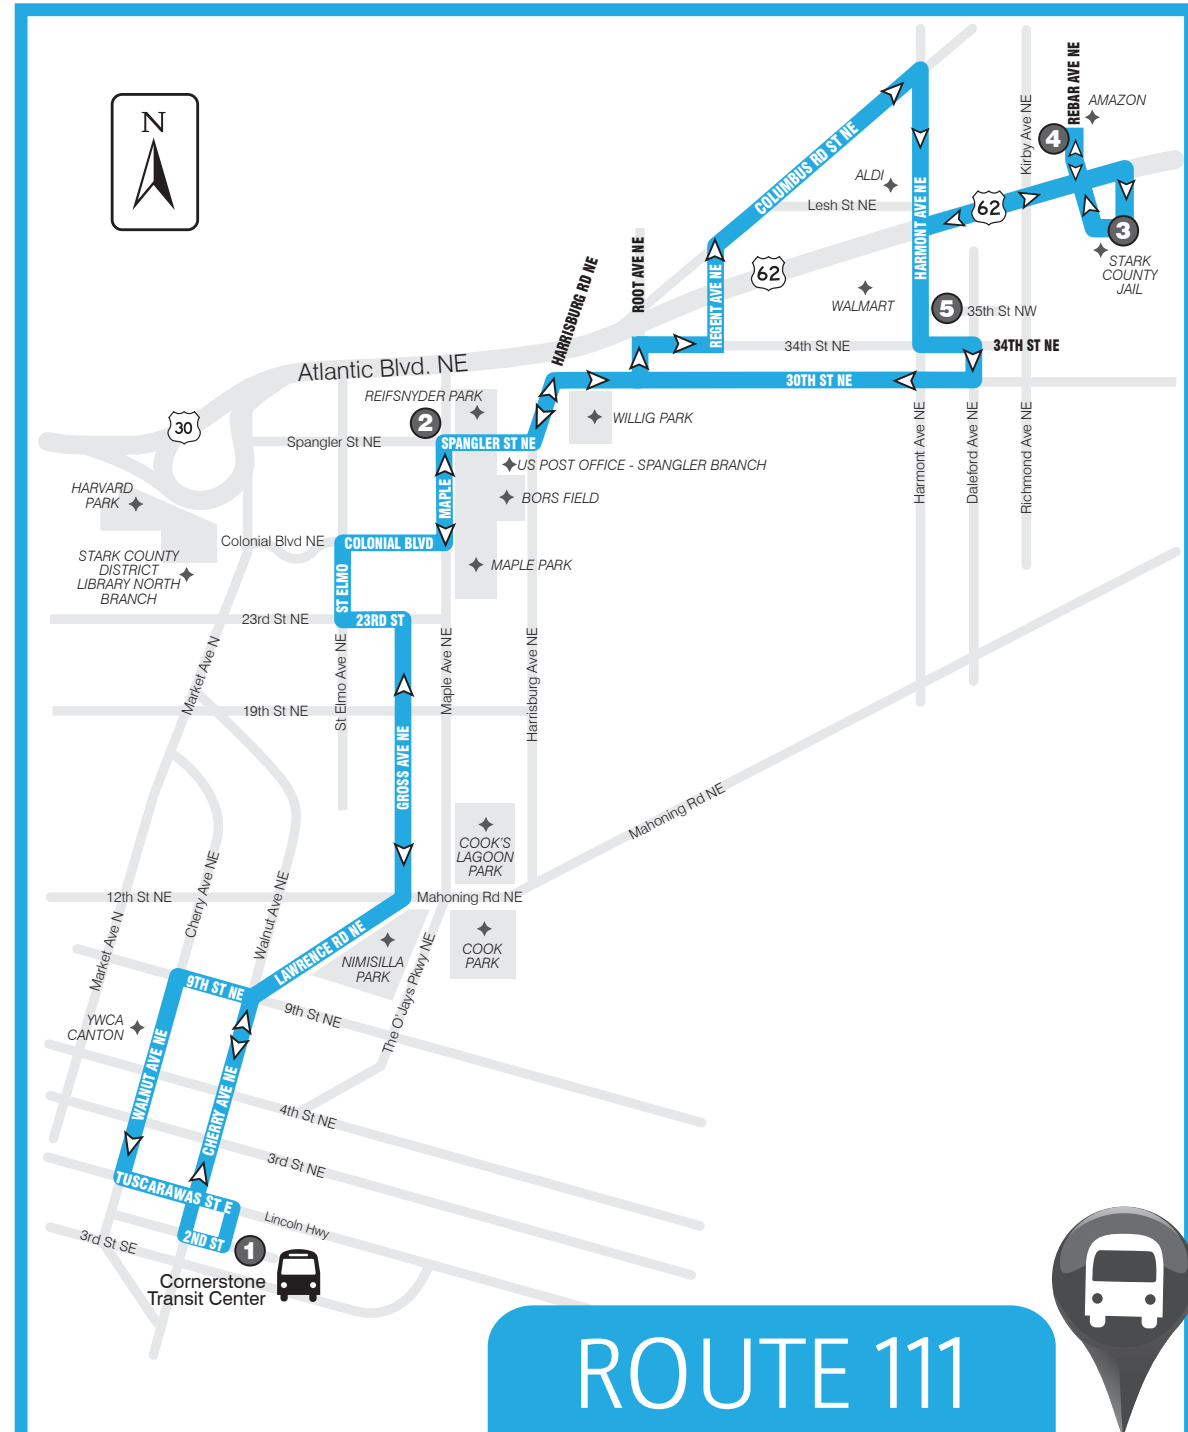

SARTA PinPoint allows you to locate your bus' arrival time in real time...

TEXT

"PP" plus the "Stop ID" to 321123 (ex. PP1234).

CALL

Call 330-477-2782 and input a stop ID number to receive info about departure and arrival times.

www.SARTAonline.com

330-477-2782

Download SARTA's PinPoint app for real-time information on your route!

ROUTE 111: Monday thru Saturday

FROM DOWNTOWN CANTON TO HARMONT/62

1	2	3	4	5
Leave Cornerstone	Maple & Spangler	Stark County Jail	Amazon	Walmart, 35th & Harmont
5:45a	5:54a	6:02a	6:05a	6:12a
6:45a	6:54a	7:02a	7:05a	7:12a
7:45a	7:54a	8:02a	8:05a	8:12a
8:45a	8:54a	9:02a	9:05a	9:12a
9:45a	9:54a	10:02a	10:05a	10:12a
10:45a	10:54a	11:02a	11:05a	11:12a
11:45a	11:54a	12:02p	12:05p	12:12p
12:45p	12:54p	1:02p	1:05p	1:12p
1:45p	1:54p	2:02p	2:05p	2:12p
2:45p	2:54p	3:02p	3:05p	3:12p
3:45p	3:54p	4:02p	4:05p	4:12p
4:45p	4:54p	5:02p	5:05p	5:12p
5:45p	5:54p	6:02p	6:05p	6:12p
6:45p	6:54p	7:02p	7:05p	7:12p
7:45p	7:54p	8:02p	8:05p	8:12p
8:45p	8:54p	9:02p	9:05p	9:12p

ROUTE 111: Monday thru Saturday

FROM HARMONT/62 TO DOWNTOWN CANTON

5	2	1
Leave Walmart, 35th & Harmont	Maple & Spangler	Arrive Cornerstone
6:12a	6:17a	6:40a
7:12a	7:17a	7:40a
8:12a	8:17a	8:40a
9:12a	9:17a	9:40a
10:12a	10:17a	10:40a
11:12a	11:17a	11:40a
12:12p	12:17p	12:40p
1:12p	1:17p	1:40p
2:12p	2:17p	2:40p
3:12p	3:17p	3:40p
4:12p	4:17p	4:40p
5:12p	5:17p	5:40p
6:12p	6:17p	6:40p
7:12p	7:17p	7:40p
8:12p	8:17p	8:40p
9:12p	9:17p	9:40p

ROUTE 111

DOWNTOWN CANTON/HARMONT/RTE 62/JAIL

www.SARTAonline.com