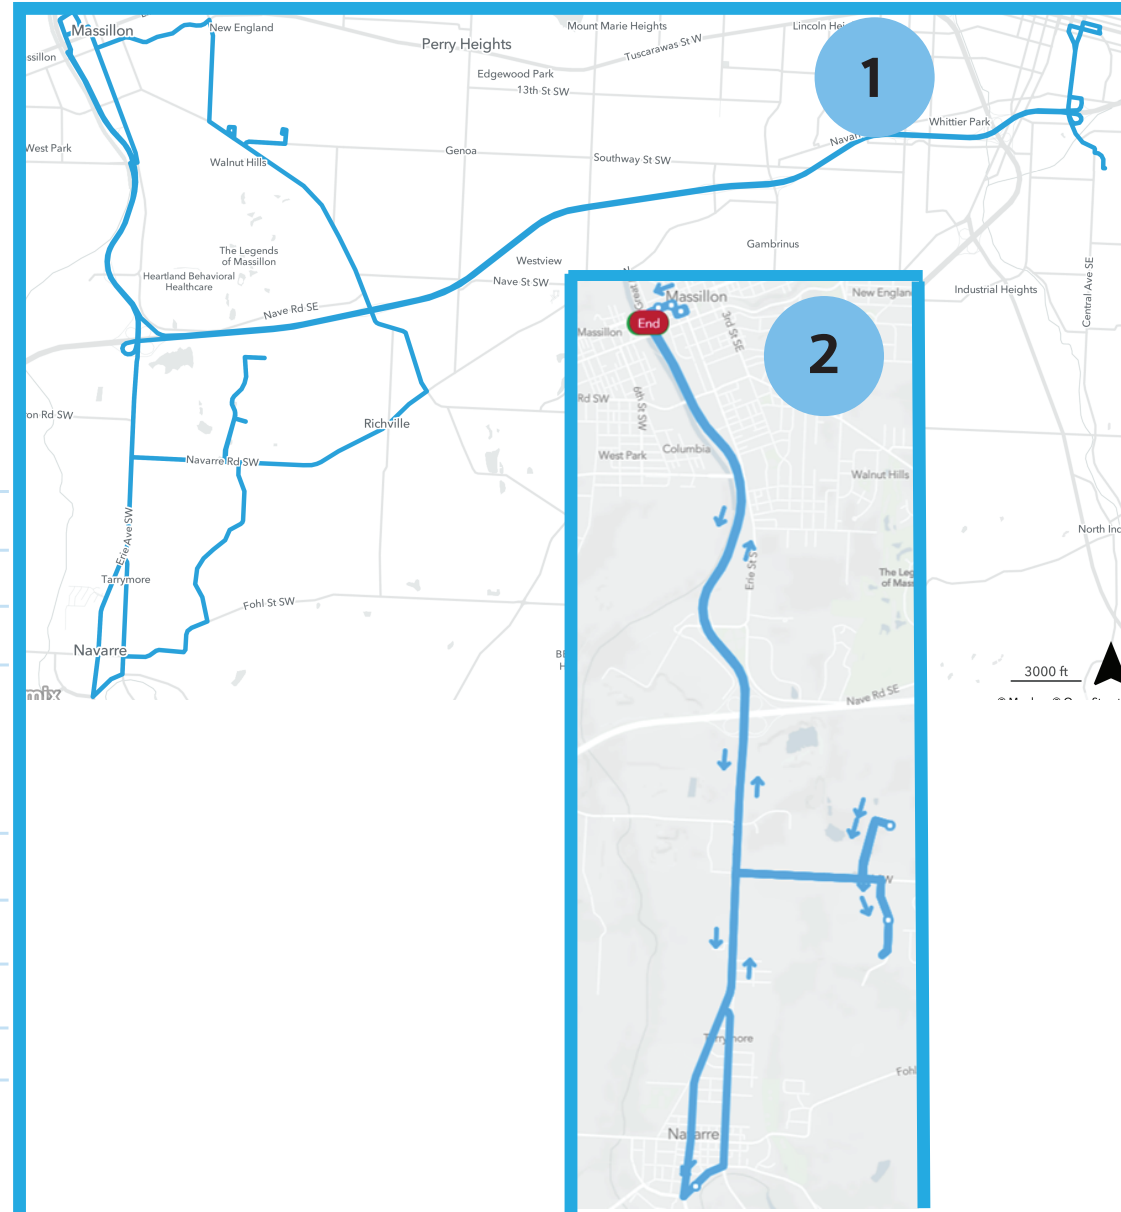

SARTA PinPoint allows you to locate your bus' arrival time in real time...

➔ TEXT

"PP" plus the "Stop ID" to 321123 (ex. PP1234).

➔ CALL

Call 330-477-2782 and input a stop ID number to receive info about departure and arrival times.

TRAVEL TRAINING

LEARN HOW TO...

- >> Use SARTA's fixed route service
- >> Read schedules and plan a trip
- >> Pay fares and purchase tickets and passes

Call 1-855-887-2782

[ROUTE 157] POINTS OF INTEREST

- >> Cornerstone Transit Center
- >> Massillon Transit Center
- >> Freshmark Cold Storage
- >> Freshmark
- >> Hendrickson
- >> Nickels
- >> TSC
- >> Sterilite
- >> Shearers

Massillon/Navarre Industrial Route

MORNING:

Gateway	Cornerstone Transit Center	Massillon Transit Center	Freshmark	FreshMark Cold Storage	STERILITE	Hendrickson	TSC	Nickles	STERELITE	SHEARERS	Massillon Transit Center
4:50a	4:55a	5:15a	5:23a	5:25a	5:33a	5:34a	5:35a	5:40a	--	--	6:05a
--	--	6:05a	6:13a	6:15a	6:23a	6:24a	6:25a	6:30a	7:05a	7:10a	7:25a
--	7:45a	8:05a	8:13a	8:15a	--	--	--	8:40a	--	--	8:55a
--	9:15a	--	--	--	--	--	--	--	--	--	--

Massillon/Navarre Industrial Loop