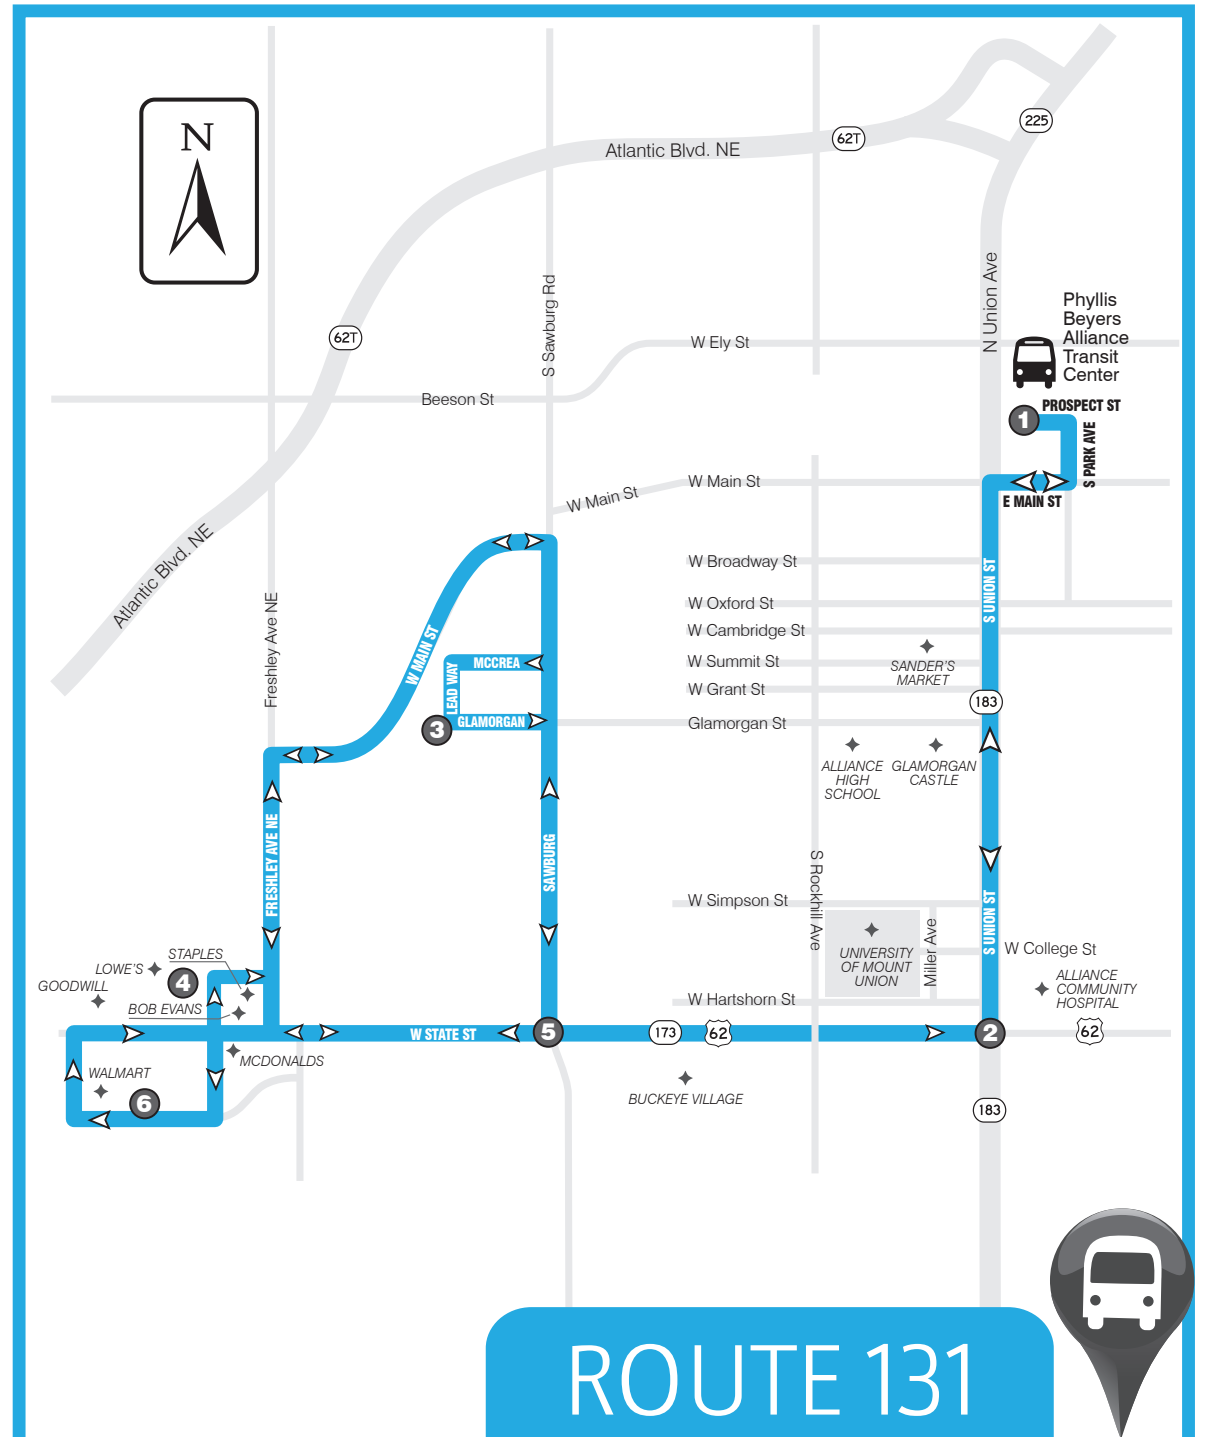

**SARTA PinPoint allows you to locate your bus' arrival time in real time...**

**➔ TEXT**

"PP" plus the "Stop ID" to 321123 (ex. PP1234).

**➔ CALL**

Call 330-477-2782 and input a stop ID number to receive info about departure and arrival times.

**www.SARTAonline.com**  
330-477-2782

[ ROUTE ]  
[ 131 ]

**Downtown Alliance/  
State & Sawburg  
Monday-Saturday  
Effective May 2024**

**www.SARTAonline.com**  
330-477-2782

ROUTE 131: Monday thru Saturday									
FROM DOWNTOWN ALLIANCE TO STATE & SAWBURG									
1	2	3	4	5	6	6	5	2	1
Leave Phyllis Beyer's Alliance TC	Union & State	Leadway & Glamorgan St	Alliance Lowes	W State St & Sawburg	Alliance Walmart	Leave Walmart	W State & Sawburg	S Union & W State	Arrive Phyllis Beyer's Alliance TC
5:45a	5:51a	6:01a	6:03a	6:08a	6:20a	6:20a	6:25a	6:28a	6:40a
6:45a	6:51a	7:01a	7:03a	7:08a	7:20a	7:20a	7:25a	7:28a	7:40a
7:45a	7:51a	8:01a	8:03a	8:08a	8:20a	8:20a	8:25a	8:28a	8:40a
8:45a	8:51a	9:01a	9:03a	9:08a	9:20a	9:20a	9:25a	9:28a	9:40a
9:45a	9:51a	10:01a	10:03a	10:08a	10:20a	10:20a	10:25a	10:28a	10:40a
10:45a	10:51a	11:01a	11:03a	11:08a	11:20a	11:20a	11:25a	11:28a	11:40a
11:45a	11:51a	12:01p	12:03p	12:08p	12:20p	12:20p	12:25p	12:28p	12:40p
12:45p	12:51p	1:01p	1:03p	1:08p	1:20p	1:20p	1:25p	1:28p	1:40p
1:45p	1:51p	2:01p	2:03p	2:08p	2:20p	2:20p	2:25p	2:28p	2:40p
2:45p	2:51p	3:01p	3:03p	3:08p	3:20p	3:20p	3:25p	3:28p	3:40p
3:45p	3:51p	4:01p	4:03p	4:08p	4:20p	4:20p	4:25p	4:28p	4:40p
4:45p	4:51p	5:01p	5:03p	5:08p	5:20p	5:20p	5:25p	5:28p	5:40p
5:45p	5:51p	6:01p	6:03p	6:08p	6:20p	6:20p	6:25p	6:28p	6:40p
6:45p	6:51p	7:01p	7:03p	7:08p	7:20p	7:20p	7:25p	7:28p	7:40p
7:45p	7:51p	8:01p	8:03p	8:08p	8:20p	8:20p	8:25p	8:28p	8:40p
8:45p	8:51p	9:01p	9:03p	9:08p	9:20p	#####	#####	#####	#####

#No Service

ROUTE 131

DOWNTOWN ALLIANCE/STATE & SAWBURG

www.SARTAonline.com