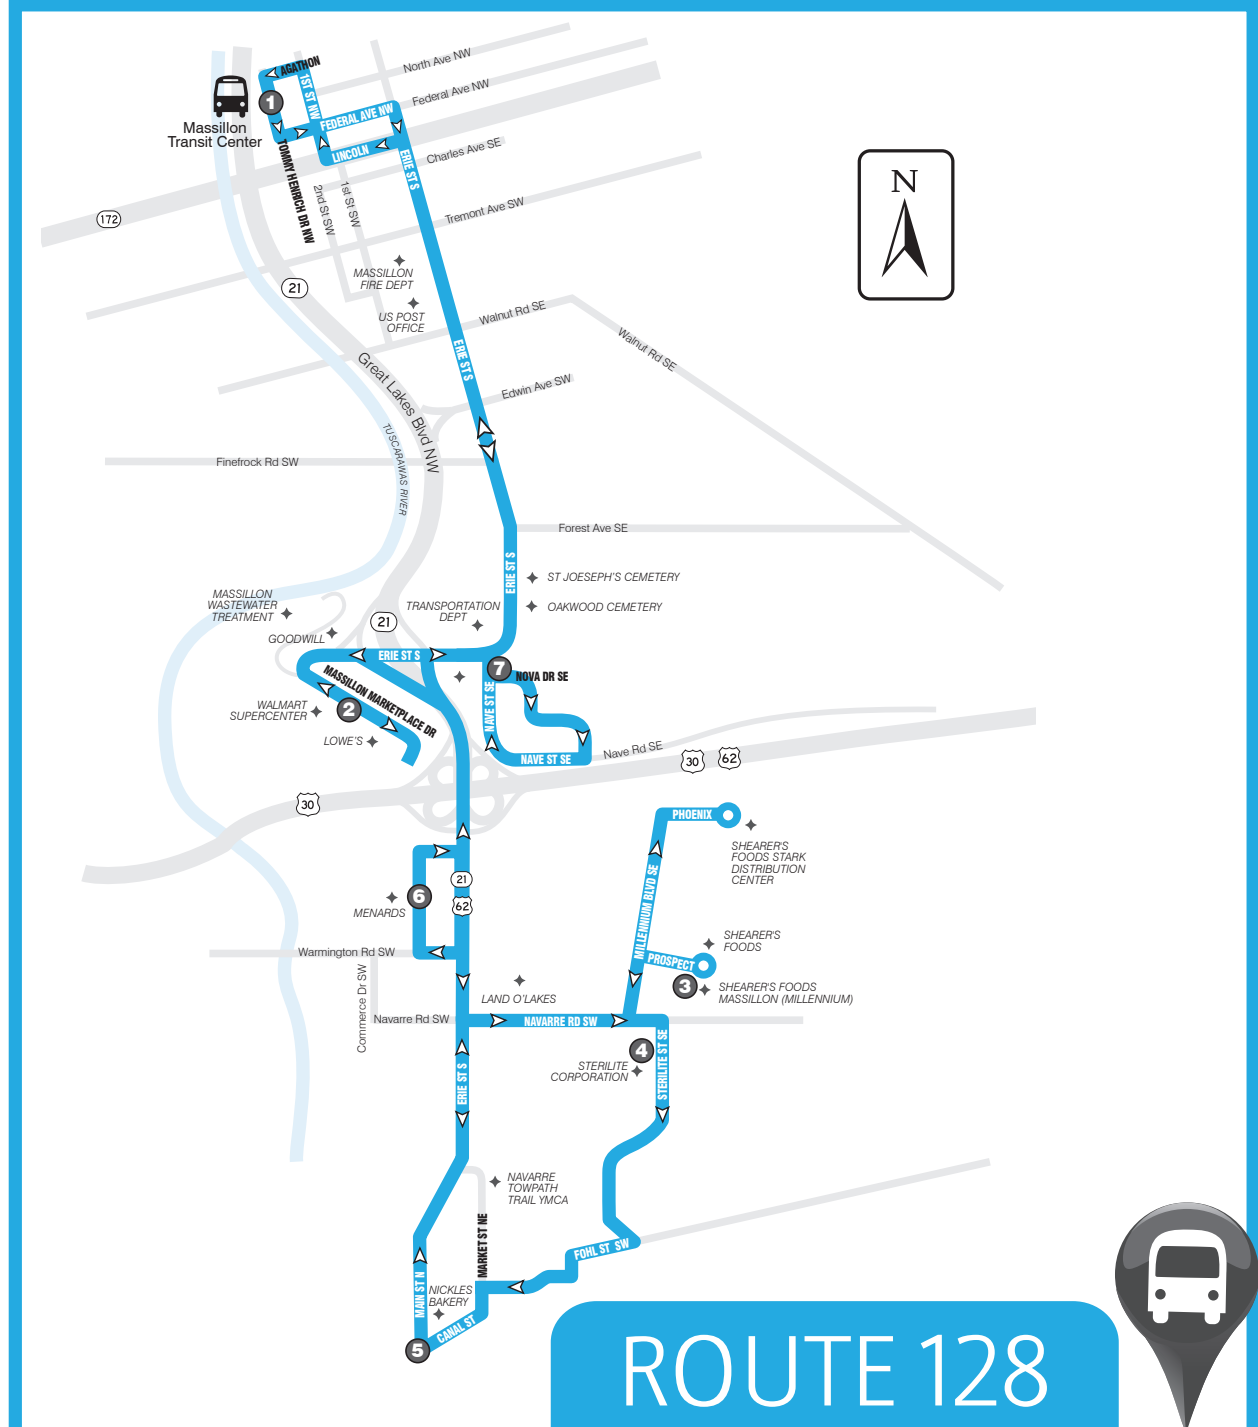

**SARTA PinPoint allows you to locate your bus' arrival time in real time...**

**➔ TEXT**

"PP" plus the "Stop ID" to 321123 (ex. PP1234).

**➔ CALL**

Call 330-477-2782 and input a stop ID number to receive info about departure and arrival times.

**330-477-2782**

**Download SARTA's PinPoint app for real-time information on your route!**

**ROUTE 128: Monday thru Saturday**

**DOWNTOWN MASSILLON/MENARDS**

1	2	3	4	5
Leave Massillon Transit Center	Walmart Access Rd at Lowes	Shearer's	Sterilite Inc	Nickles
6:00a	6:08a	6:15a	6:20a	6:24a
7:00a	7:08a	7:15a	7:20a	7:24a
8:00a	8:08a	8:15a	8:20a	8:24a
9:00a	9:08a	9:15a	9:20a	9:24a
10:00a	10:08a	10:15a	10:20a	10:24a
11:00a	11:08a	11:15a	11:20a	11:24a
12:00p	12:08p	12:15p	12:20p	12:24p
1:00p	1:08p	1:15p	1:20p	1:24p
2:00p	2:08p	2:15p	2:20p	2:24p
3:00p	3:08p	3:15p	3:20p	3:24p
4:00p	4:08p	4:15p	4:20p	4:24p
5:00p	5:08p	5:15p	5:20p	5:24p
6:00p	6:08p	6:15p	6:20p	6:24p
7:00p	7:08p	7:15p	7:20p	7:24p
8:00p	8:08p	8:15p	8:20p	8:24p

**ROUTE 128: Monday thru Saturday**

**MENARDS/DOWNTOWN MASSILLON**

5	6	7	1
Nickles	Menards	Nova & Nave	Arrive Massillon Transit Center
6:24a	6:29a	6:32a	6:55a
7:24a	7:29a	7:32a	7:55a
8:24a	8:29a	8:32a	8:55a
9:24a	9:29a	9:32a	9:55a
10:24a	10:29a	10:32a	10:55a
11:24a	11:29a	11:32a	11:55a
12:24p	12:29p	12:32p	12:55p
1:24p	1:29p	1:32p	1:55p
2:24p	2:29p	2:32p	2:55p
3:24p	3:29p	3:32p	3:55p
4:24p	4:29p	4:32p	4:55p
5:24p	5:29p	5:32p	5:55p
6:24p	6:29p	6:32p	6:55p
7:24p	7:29p	7:32p	7:55p
8:24p	8:29p	8:32p	8:55p

**ROUTE 128**

**DOWNTOWN MASSILLON/MENARDS LOOP**

www.SARTAonline.com