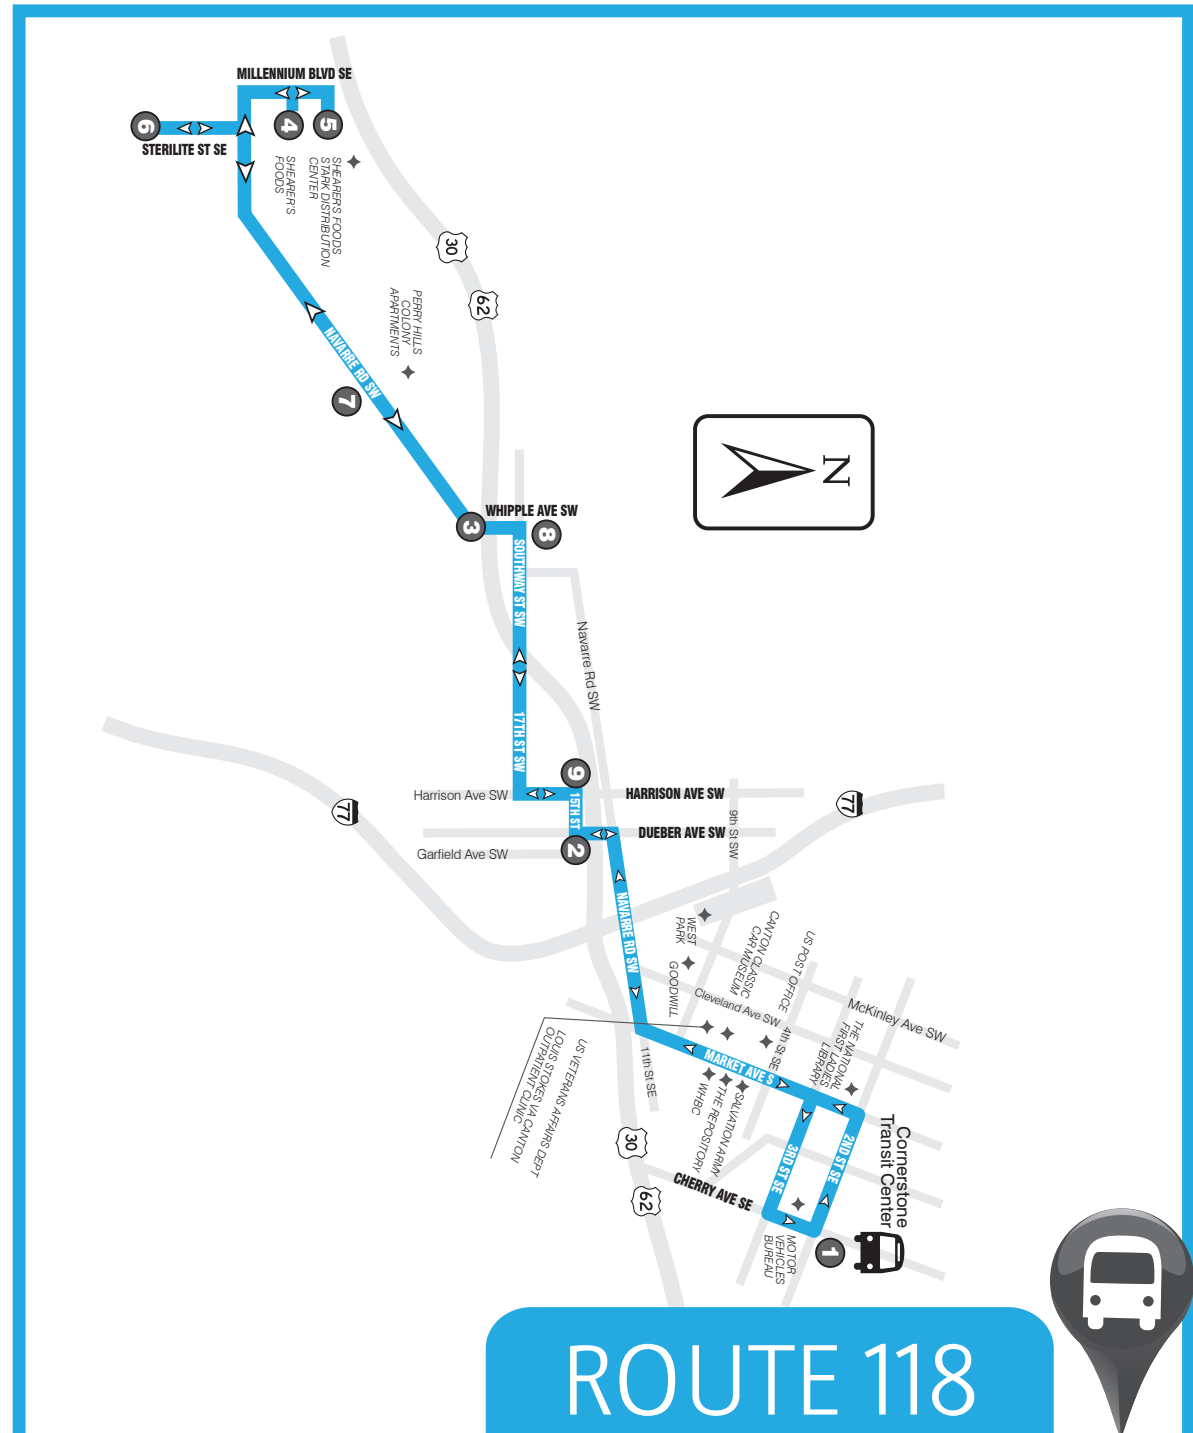

**SARTA PinPoint allows you to locate your bus' arrival time in real time...**

**TEXT**

"PP" plus the "Stop ID" to 321123 (ex. PP1234).

**CALL**

Call 330-477-2782 and input a stop ID number to receive info about departure and arrival times.

**[ROUTE 118]**

**SCHEDULE & MAP**

**Canton/Shearer's/Sterilite**

**Monday-Saturday**

**Effective May 2024**

**www.SARTAonline.com**  
330-477-2782

**ROUTE 118: Monday thru Saturday**

**FROM CANTON TO SHEARER'S/STERILITE**

1	2	3	4	5	6
Leave Cornerstone	Dueber Ave & 15th St S	Whipple & Navarre	Shearer's Prospect Dr	Shearer's Distribution Center	Sterilite Inc
5:45a	5:50a	5:56a	6:05a	6:09a	6:13a
6:45a	6:50a	6:56a	7:05a	7:09a	7:13a
7:45a	7:50a	7:56a	8:05a	8:09a	8:13a
8:45a	8:50a	8:56a	9:05a	9:09a	9:13a
9:45a	9:50a	9:56a	10:05a	10:09a	10:13a
10:45a	10:50a	10:56a	11:05a	11:09a	11:13a
11:45a	11:50a	11:56a	12:05p	12:09p	12:13p
12:45p	12:50p	12:56p	1:05p	1:09p	1:13p
1:45p	1:50p	1:56p	2:05p	2:09p	2:13p
2:45p	2:50p	2:56p	3:05p	3:09p	3:13p
3:45p	3:50p	3:56p	4:05p	4:09p	4:13p
4:45p	4:50p	4:56p	5:05p	5:09p	5:13p
5:45p	5:50p	5:56p	6:05p	6:09p	6:13p
6:45p	6:50p	6:56p	7:05p	7:09p	7:13p
7:45p	7:50p	7:56p	8:05p	8:09p	8:13p
8:45p	8:50p	8:56p	9:05p	9:09p	9:13p

**ROUTE 118: Monday thru Saturday**

**FROM SHEARER'S/STERILITE TO CANTON**

6	7	8	9	1
Sterilite Inc	Perry Hills	Whipple Ave & Southway	Harrison Ave & 15th St Sw	Arrive Cornerstone
6:13a	6:18a	6:22a	6:27a	6:40a
7:13a	7:18a	7:22a	7:27a	7:40a
8:13a	8:18a	8:22a	8:27a	8:40a
9:13a	9:18a	9:22a	9:27a	9:40a
10:13a	10:18a	10:22a	10:27a	10:40a
11:13a	11:18a	11:22a	11:27a	11:40a
12:13p	12:18p	12:22p	12:27p	12:40p
1:13p	1:18p	1:22p	1:27p	1:40p
2:13p	2:18p	2:22p	2:27p	2:40p
3:13p	3:18p	3:22p	3:27p	3:40p
4:13p	4:18p	4:22p	4:27p	4:40p
5:13p	5:18p	5:22p	5:27p	5:40p
6:13p	6:18p	6:22p	6:27p	6:40p
7:13p	7:18p	7:22p	7:27p	7:40p
8:13p	8:18p	8:22p	8:27p	8:40p
9:13p	9:18p	9:22p	9:27p	9:40p