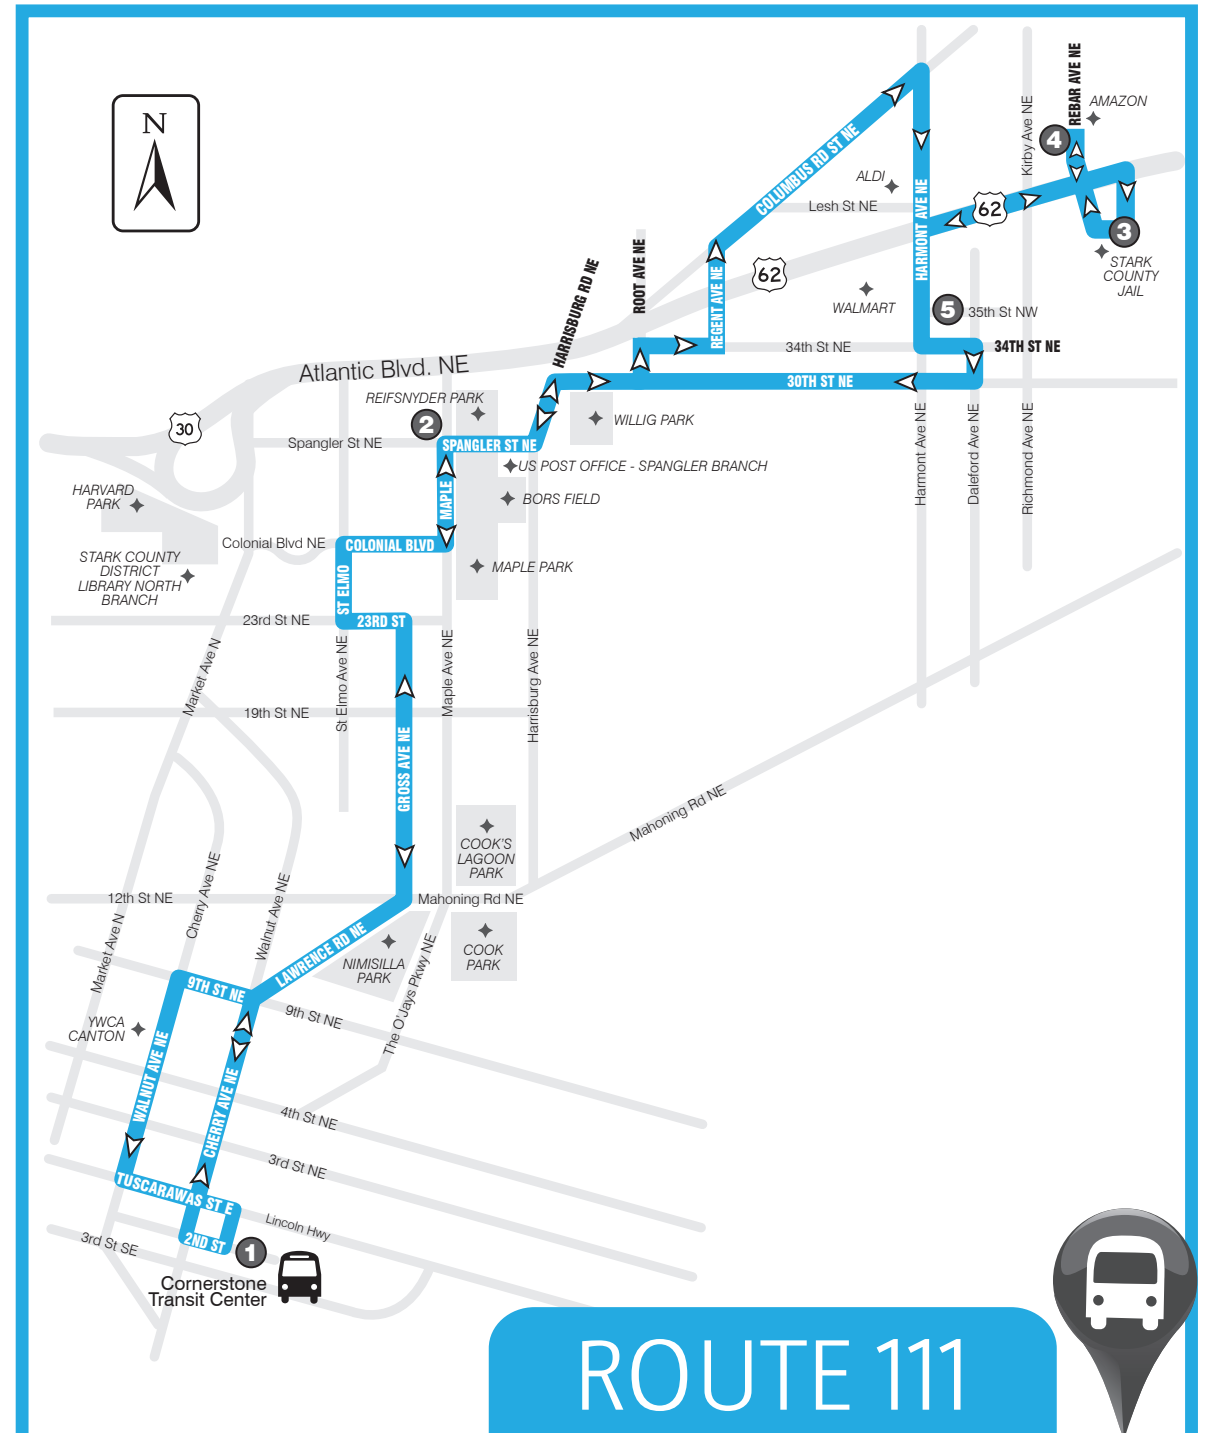

SARTA PinPoint allows you to locate your bus' arrival time in real time...

TEXT

"PP" plus the "Stop ID" to 321123 (ex. PP1234).

CALL

Call 330-477-2782 and input a stop ID number to receive info about departure and arrival times.

ROUTE 111: Monday thru Saturday

FROM DOWNTOWN CANTON TO HARMONT/62

1	2	3	4	5
Leave Cornerstone	Maple & Spangler	Stark County Jail	Amazon	Walmart, 35th & Harmont
5:45a	5:54a	6:02a	6:05a	6:12a
6:45a	6:54a	7:02a	7:05a	7:12a
7:45a	7:54a	8:02a	8:05a	8:12a
8:45a	8:54a	9:02a	9:05a	9:12a
9:45a	9:54a	10:02a	10:05a	10:12a
10:45a	10:54a	11:02a	11:05a	11:12a
11:45a	11:54a	12:02p	12:05p	12:12p
12:45p	12:54p	1:02p	1:05p	1:12p
1:45p	1:54p	2:02p	2:05p	2:12p
2:45p	2:54p	3:02p	3:05p	3:12p
3:45p	3:54p	4:02p	4:05p	4:12p
4:45p	4:54p	5:02p	5:05p	5:12p
5:45p	5:54p	6:02p	6:05p	6:12p
6:45p	6:54p	7:02p	7:05p	7:12p
7:45p	7:54p	8:02p	8:05p	8:12p
8:45p	8:54p	9:02p	9:05p	9:12p

ROUTE 111: Monday thru Saturday

FROM HARMONT/62 TO DOWNTOWN CANTON

5	2	1
Leave Walmart, 35th & Harmont	Maple & Spangler	Arrive Cornerstone
6:12a	6:17a	6:40a
7:12a	7:17a	7:40a
8:12a	8:17a	8:40a
9:12a	9:17a	9:40a
10:12a	10:17a	10:40a
11:12a	11:17a	11:40a
12:12p	12:17p	12:40p
1:12p	1:17p	1:40p
2:12p	2:17p	2:40p
3:12p	3:17p	3:40p
4:12p	4:17p	4:40p
5:12p	5:17p	5:40p
6:12p	6:17p	6:40p
7:12p	7:17p	7:40p
8:12p	8:17p	8:40p
9:12p	9:17p	9:40p

ROUTE 111

DOWNTOWN CANTON/HARMONT/RTE 62/JAIL

www.SARTAonline.com