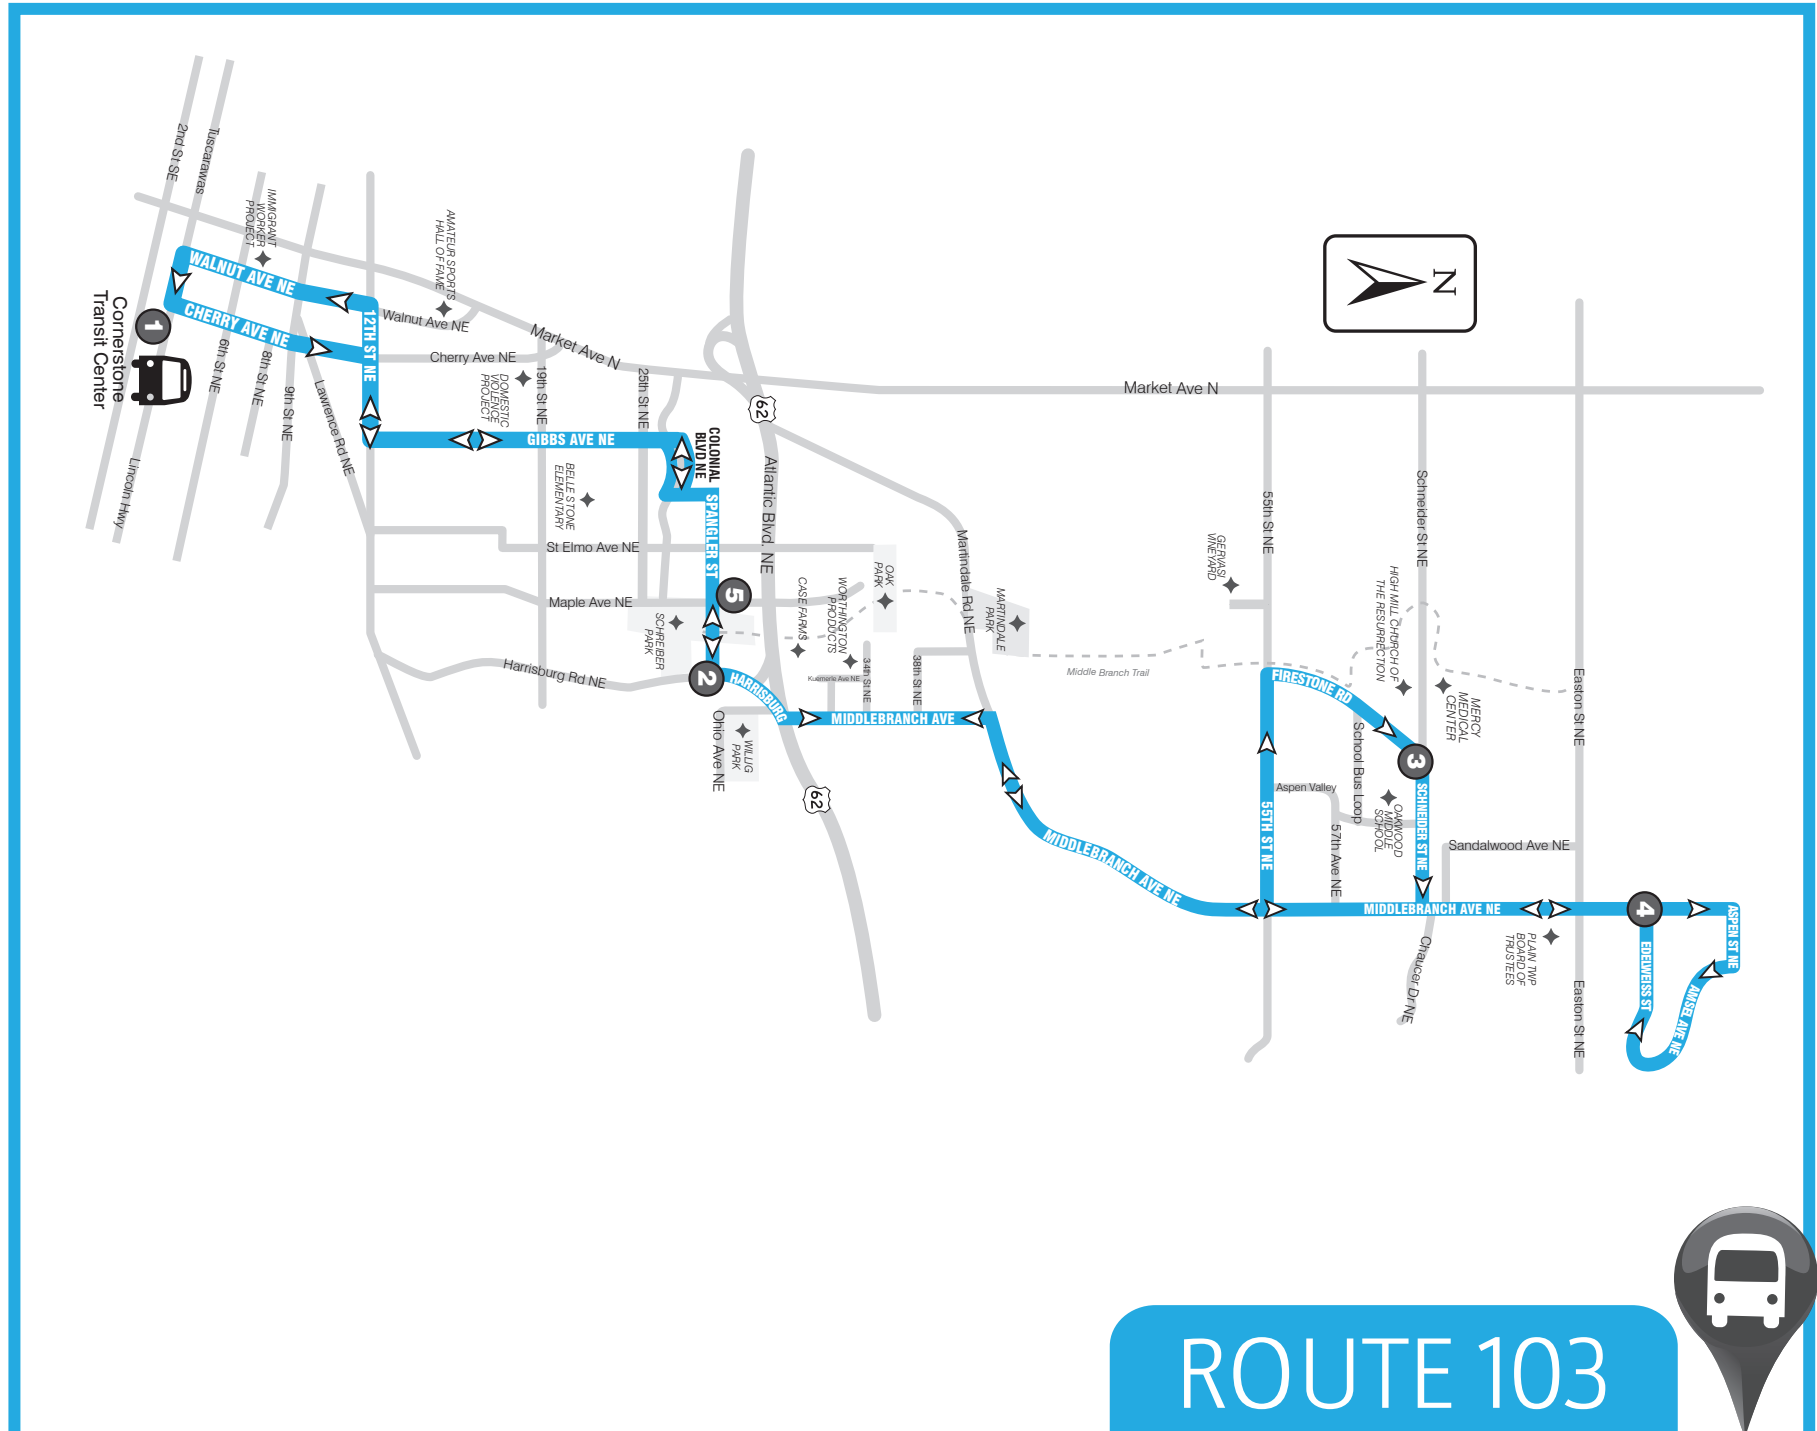

**SARTA PinPoint allows you to locate your bus' arrival time in real time...**

**TEXT**

"PP" plus the "Stop ID" to 321123 (ex. PP1234).

**CALL**

Call 330-477-2782 and input a stop ID number to receive info about departure and arrival times.

141430 05/24

**[ROUTE 103]**

**SCHEDULE & MAP**

**Downtown Canton/Plain Twp.**

**Monday-Saturday**

**Effective May 2024**

**www.SARTAonline.com**

**330-477-2782**

**Download SARTA's PinPoint app for real-time information on your route!**

ROUTE 103: Monday thru Saturday

FROM DOWNTOWN CANTON TO PLAIN TOWNSHIP

1	2	3	4	5	1
Leave Canton Cornerstone Transit Center	Spangler & Harrisburg	Firestone & Schneider	Edelweiss & Middlebranch	Spangler & Maple Ave	Arrive Canton Cornerstone Transit Center
5:45a	5:55a	6:04a	6:09a	6:20a	6:40a
6:45a	6:55a	7:04a	7:09a	7:20a	7:40a
7:45a	7:55a	8:04a	8:09a	8:20a	8:40a
8:45a	8:55a	9:04a	9:09a	9:20a	9:40a
9:45a	9:55a	10:04a	10:09a	10:20a	10:40a
10:45a	10:55a	11:04a	11:09a	11:20a	11:40a
11:45a	11:55a	12:04p	12:09p	12:20p	12:40p
12:45p	12:55p	1:04p	1:09p	1:20p	1:40p
1:45p	1:55p	2:04p	2:09p	2:20p	2:40p
2:45p	2:55p	3:04p	3:09p	3:20p	3:40p
3:45p	3:55p	4:04p	4:09p	4:20p	4:40p
4:45p	4:55p	5:04p	5:09p	5:20p	5:40p
5:45p	5:55p	6:04p	6:09p	6:20p	6:40p
6:45p	6:55p	7:04p	7:09p	7:20p	7:40p
7:45p	7:55p	8:04p	8:09p	8:20p	8:40p
8:45p	8:55p	9:04p	9:09p	9:20p	9:40p

ROUTE 103

DOWNTOWN CANTON/PLAIN TOWNSHIP

www.SARTAonline.com