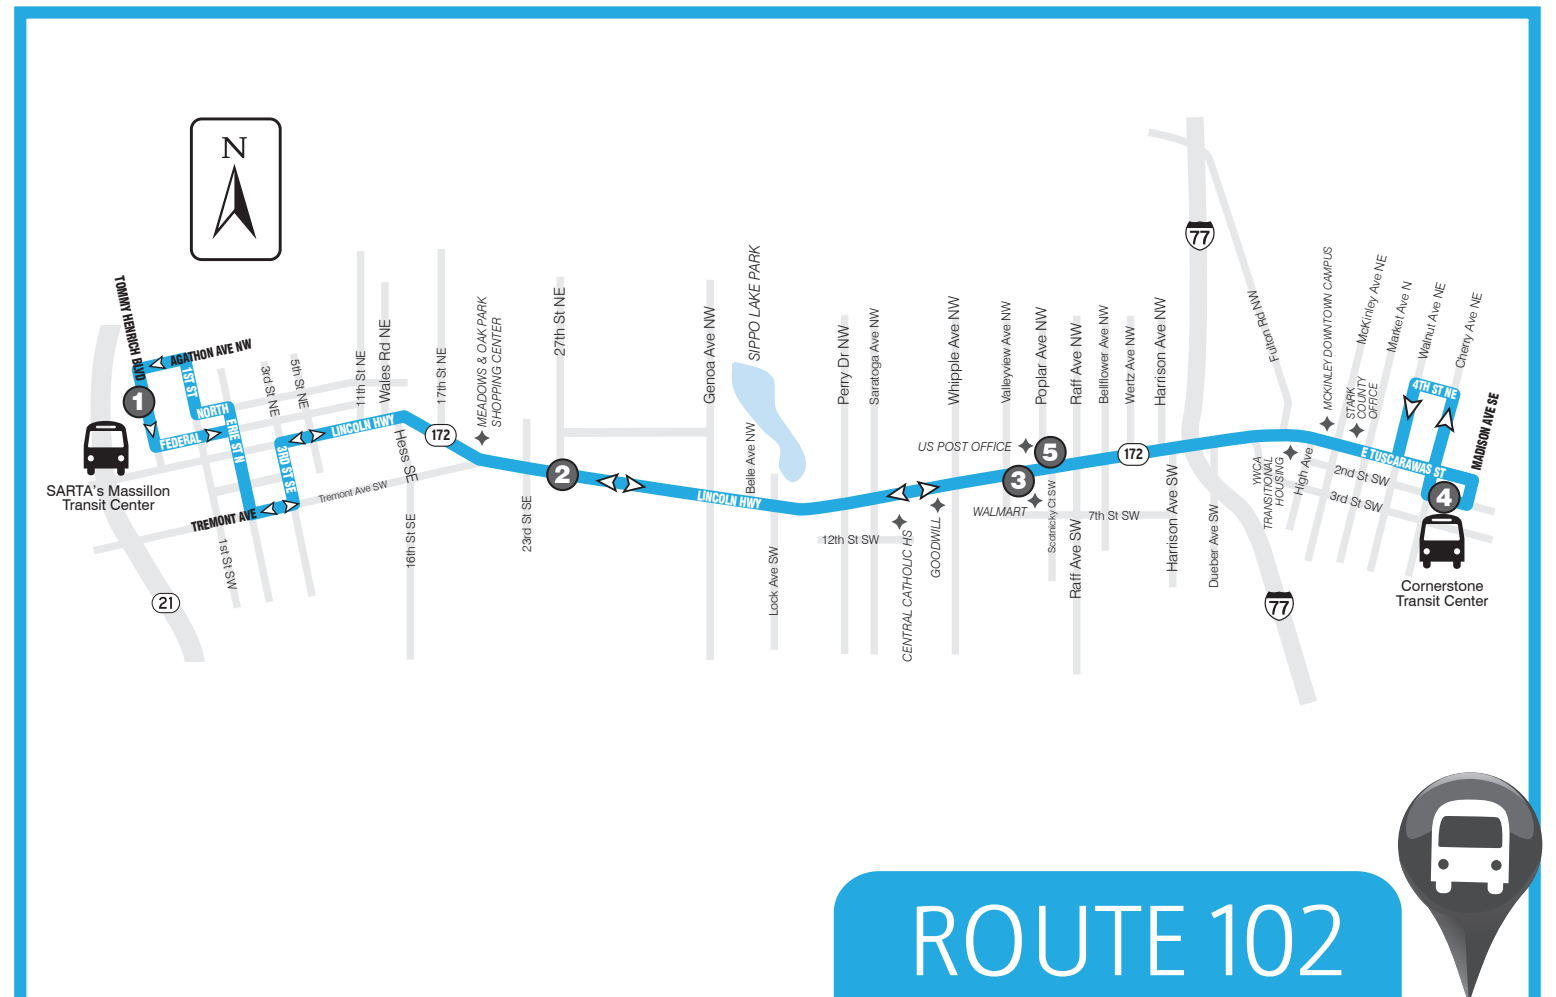

ROUTE 102: Monday–Saturday

FROM DOWNTOWN CANTON TO MASSILLON

4	5	2	1
Leave Cornerstone Transit Center	W. Tusc. & Poplar Ave	Lincoln Way & 27th St NE	Arrive Massillon Transit Center
5:45a	5:56a	6:06a	6:25a
6:15a	6:26a	6:36a	6:55a
6:45a	6:56a	7:06a	7:25a
7:15a	7:26a	7:36a	7:55a
7:45a	7:56a	8:06a	8:25a
8:15a	8:26a	8:36a	8:55a
8:45a	8:56a	9:06a	9:25a
9:15a	9:26a	9:36a	9:55a
9:45a	9:56a	10:06a	10:25a
10:15a	10:26a	10:36a	10:55a
10:45a	10:56a	11:06a	11:25a
11:15a	11:26a	11:36a	11:55a
11:45a	11:56a	12:06p	12:25p
12:15p	12:26p	12:36p	12:55p
12:45p	12:56p	1:06p	1:25p
1:15p	1:26p	1:36p	1:55p
1:45p	1:56p	2:06p	2:25p
2:15p	2:27p	2:36p	2:55p
2:45p	2:57p	3:06p	3:25p
3:15p	3:26p	3:36p	3:55p
3:45p	3:56p	4:06p	4:25p
4:15p	4:26p	4:36p	4:55p
4:45p	4:56p	5:06p	5:25p
5:15p	5:26p	5:36p	5:55p
5:45p	5:56p	6:06p	6:25p
6:15p	6:26p	6:36p	6:55p
6:45p	6:56p	7:06p	7:25p
7:15p	7:26p	7:36p	7:55p
7:45p	7:56p	8:06p	8:25p
8:15p	8:26p	8:36p	8:55p
8:45p	8:56p	9:06p	9:25p
#####	#####	#####	#####

#No Service

ROUTE 102

DOWNTOWN CANTON/MASSILLON

www.SARTAonline.com