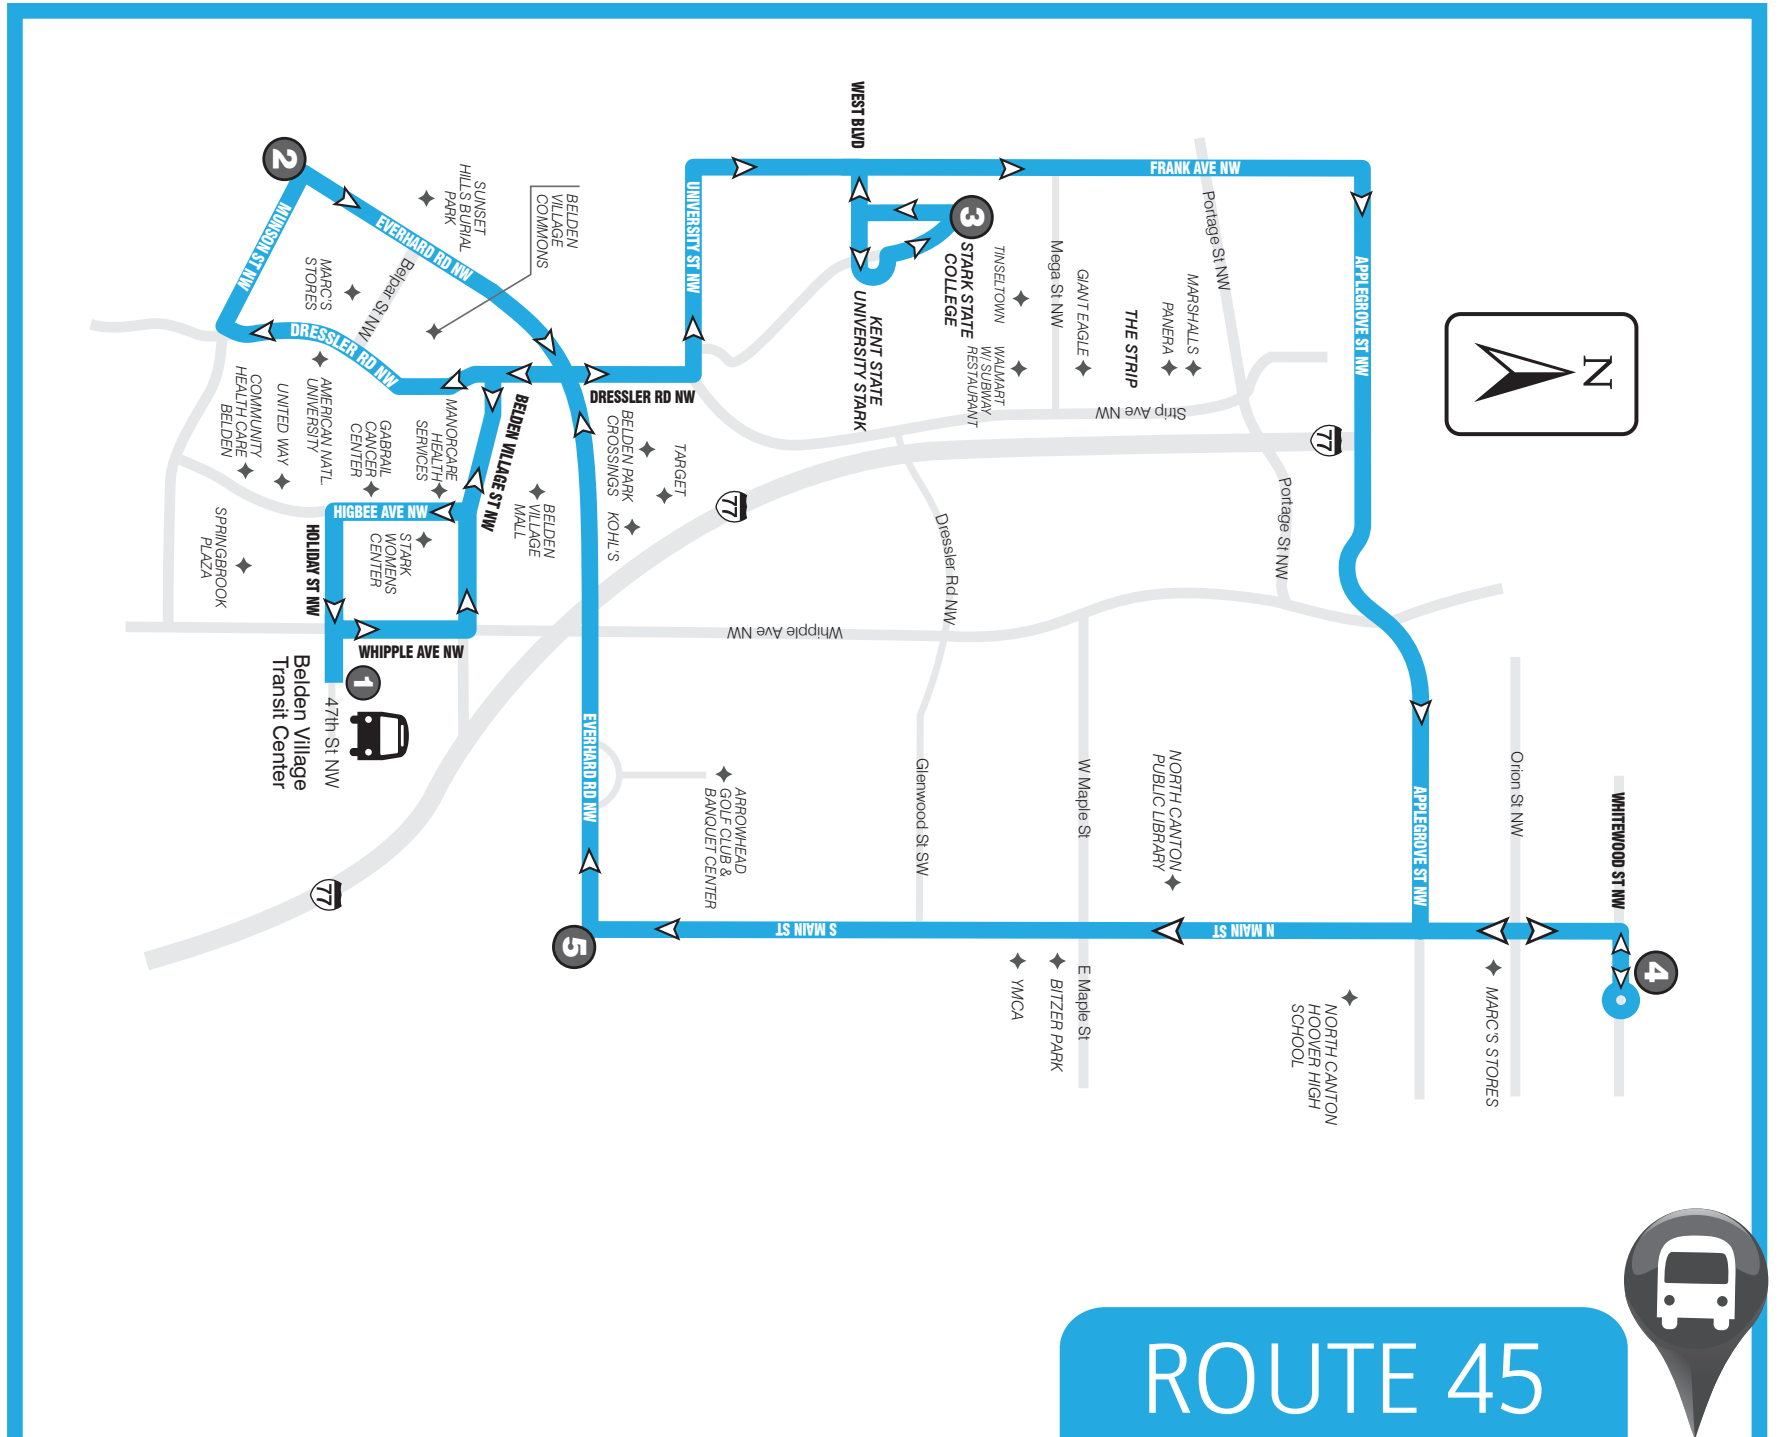

**SARTA PinPoint allows you to locate your bus' arrival time in real time...**

**TEXT**

"PP" plus the "Stop ID" to 321123 (ex. PP1234).

**CALL**

Call 330-477-2782 and input a stop ID number to receive info about departure and arrival times.

**SCHEDULE & MAP**

**Belden Village/Stark State**

**Monday – Saturday**

**Effective May 2024**

**www.SARTAonline.com**

**330-477-2782**

ROUTE 45: Monday - Saturday

**FROM BELDEN VILLAGE TO STARK STATE**

1	2	3	4	5	1
Leave Belden Village Transit Center	Munson & Everhard	Stark State/ KSU Shelter	Whitewood Loop	Main & Everhard	Arrive Belden Village Transit Center
#####	#####	#####	6:45a	6:55a	7:10a
7:15a	7:21a	7:27a	7:45a	7:55a	8:10a
8:15a	8:21a	8:27a	8:45a	8:55a	9:10a
9:15a	9:21a	9:27a	9:45a	9:55a	10:10a
10:15a	10:21a	10:27a	10:45a	10:55a	11:10a
11:15a	11:21a	11:27a	11:45a	11:55a	12:10p
12:15p	12:21p	12:27p	12:45p	12:55p	1:10p
1:15p	1:21p	1:27p	1:45p	1:55p	2:10p
2:15p	2:21p	2:27p	2:45p	2:55p	3:10p
3:15p	3:21p	3:27p	3:45p	3:55p	4:10p
4:15p	4:21p	4:27p	4:45p	4:55p	5:10p
5:15p	5:21p	5:27p	5:45p	5:55p	6:10p
6:15p	6:21p	6:27p	6:45p	6:55p	7:10p
7:15p	7:21p	7:27p	7:45p	7:55p	8:10p
8:15p	8:21p	8:27p	8:45p	8:55p	9:10p
9:15p	9:21p	9:27p	9:45p	9:55p	10:10p

#No Service

**ROUTE 45**

**BELDEN VILLAGE/STARK STATE**

www.SARTAonline.com