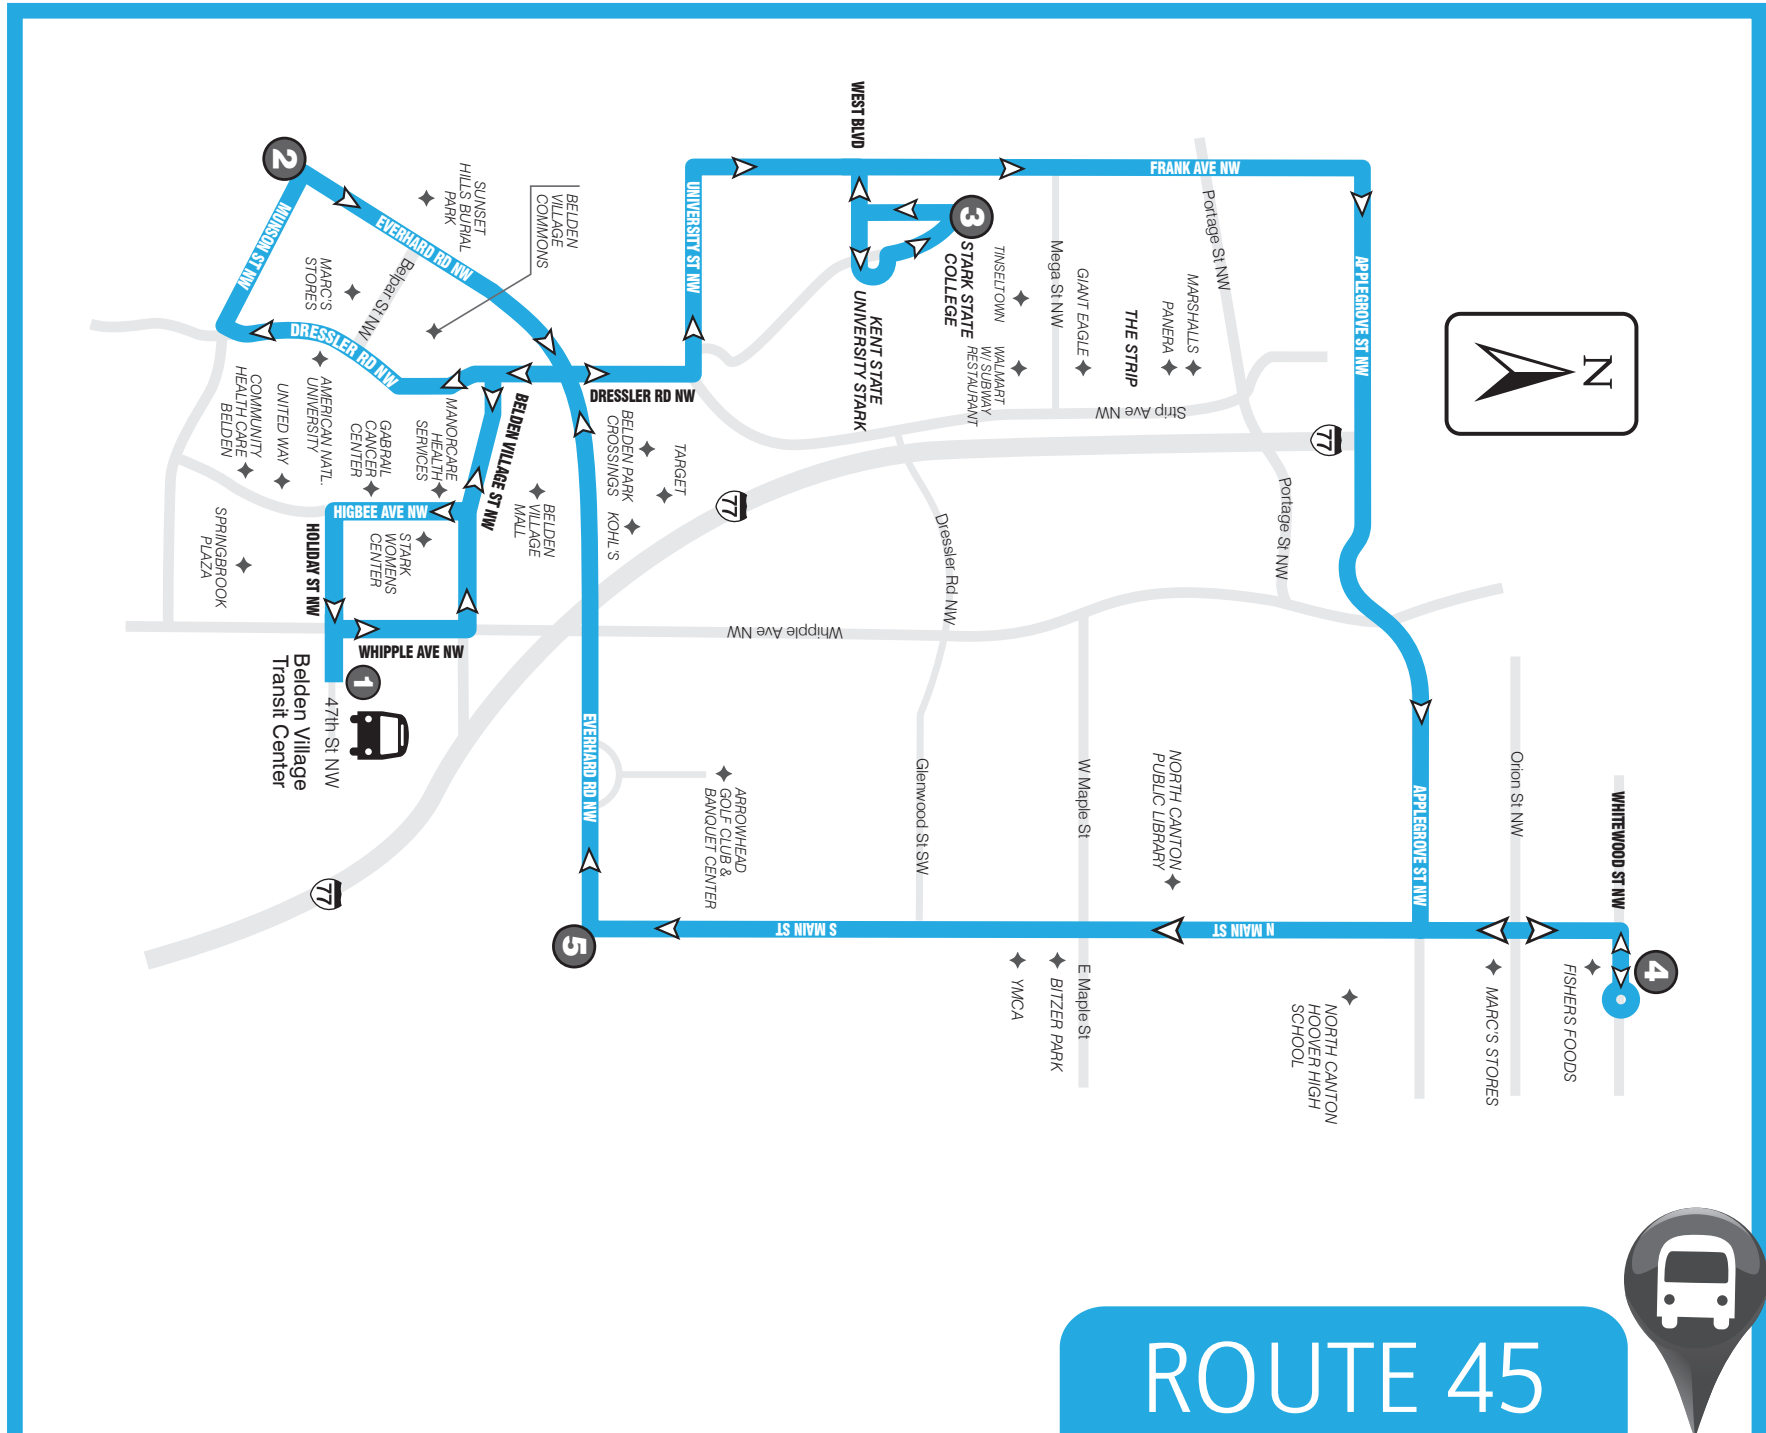

SARTA PinPoint allows you to locate your bus' arrival time in real time...

TEXT

"PP" plus the "Stop ID" to 321123 (ex. PP1234).

CALL

Call 330-477-2782 and input a stop ID number to receive info about departure and arrival times.

www.SARTAonline.com

330-477-2782

Download SARTA's PinPoint app for real-time information on your route!

ROUTE 45: Monday - Saturday

FROM BELDEN VILLAGE TO STARK STATE

1	2	3	4	5	1
Leave Belden Village Transit Center	Munson & Everhard	Stark State/ KSU Shelter	Fishers Foods Loop	Main & Everhard	Arrive Belden Village Transit Center
#####	#####	#####	6:45a	6:55a	7:10a
7:15a	7:21a	7:27a	7:45a	7:55a	8:10a
8:15a	8:21a	8:27a	8:45a	8:55a	9:10a
9:15a	9:21a	9:27a	9:45a	9:55a	10:10a
10:15a	10:21a	10:27a	10:45a	10:55a	11:10a
11:15a	11:21a	11:27a	11:45a	11:55a	12:10p
12:15p	12:21p	12:27p	12:45p	12:55p	1:10p
1:15p	1:21p	1:27p	1:45p	1:55p	2:10p
2:15p	2:21p	2:27p	2:45p	2:55p	3:10p
3:15p	3:21p	3:27p	3:45p	3:55p	4:10p
4:15p	4:21p	4:27p	4:45p	4:55p	5:10p
5:15p	5:21p	5:27p	5:45p	5:55p	6:10p
6:15p	6:21p	6:27p	6:45p	6:55p	7:10p
7:15p	7:21p	7:27p	7:45p	7:55p	8:10p
8:15p	8:21p	8:27p	8:45p	8:55p	9:10p
9:15p	9:21p	9:27p	9:45p	9:55p	10:10p

#No Service

ROUTE 45

BELDEN VILLAGE/STARK STATE

www.SARTAonline.com