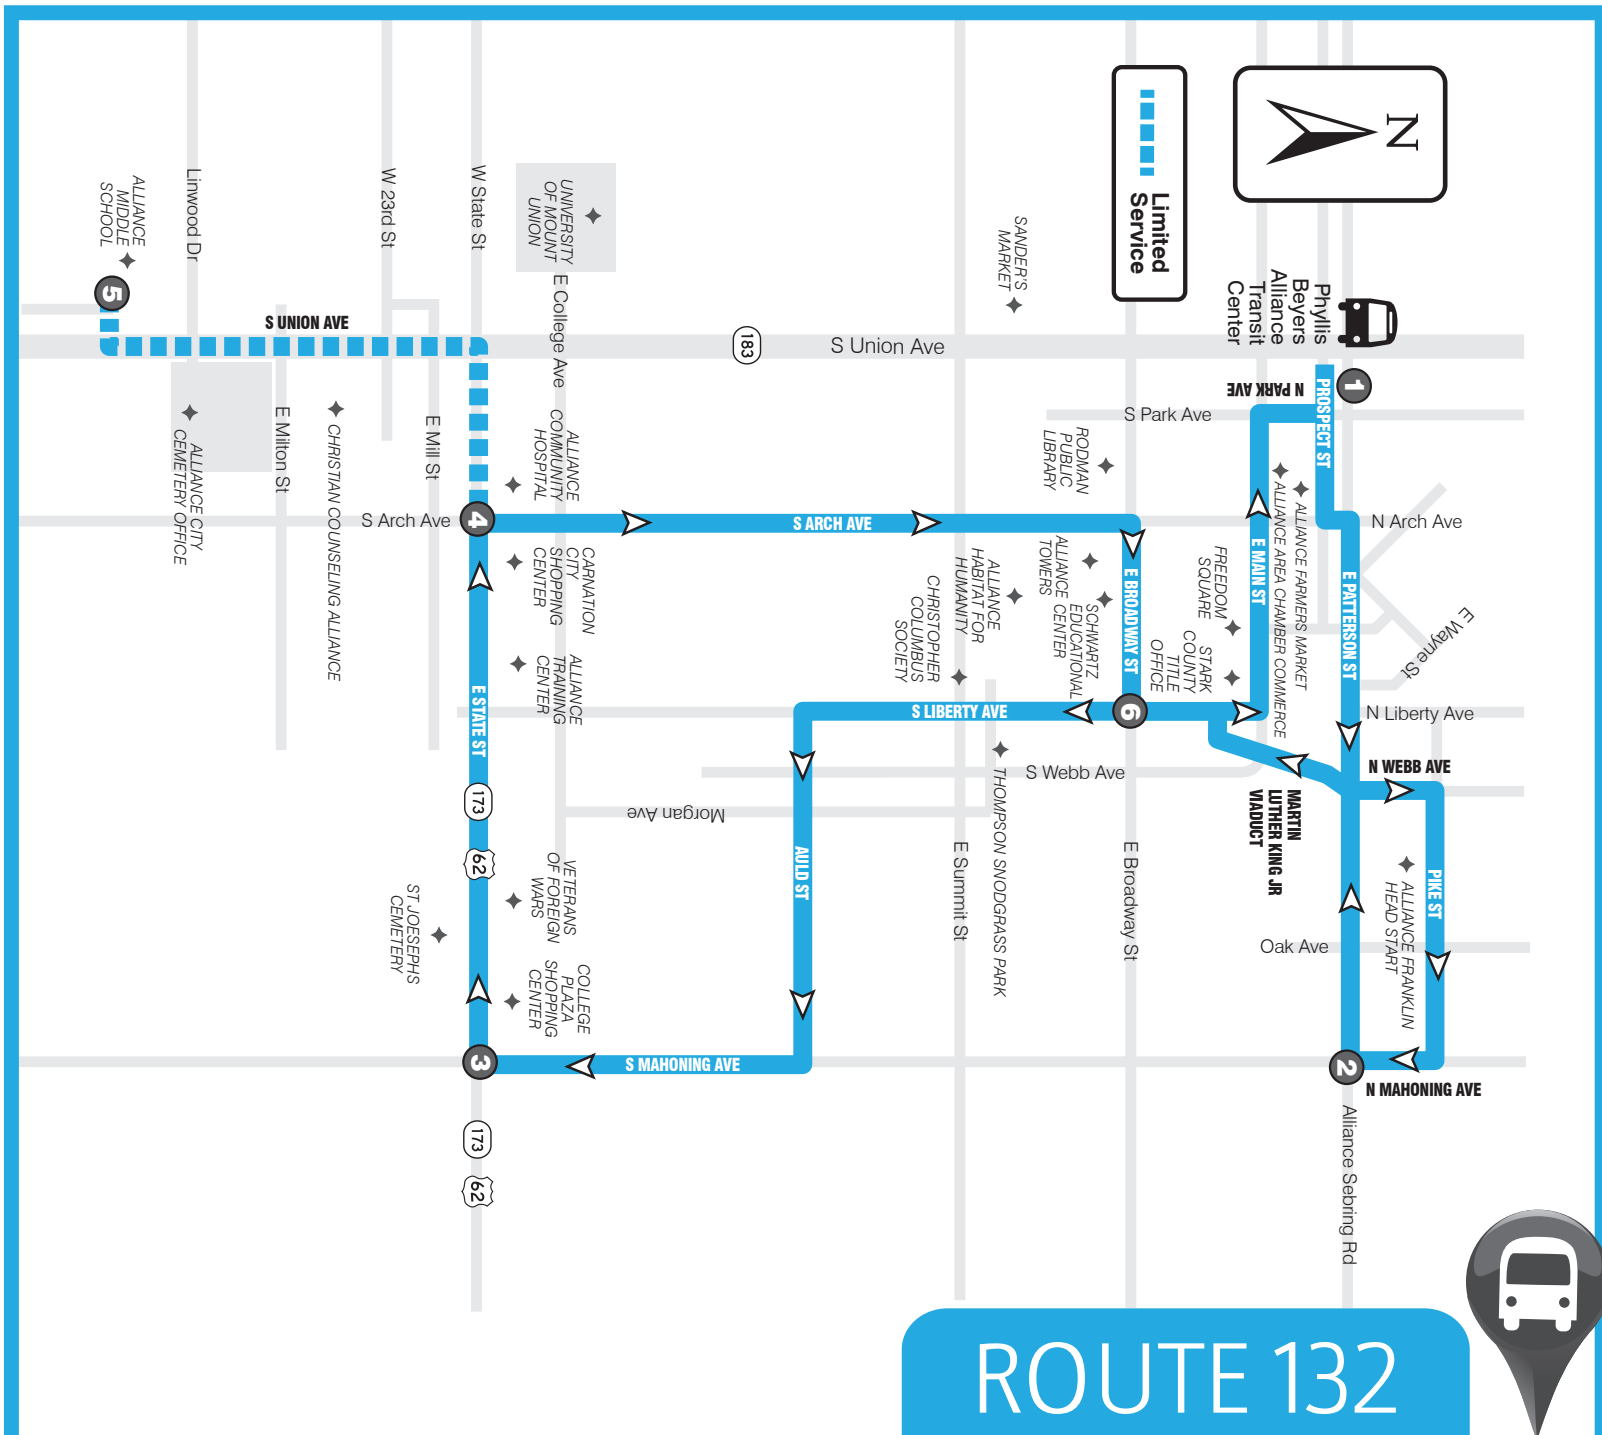

SARTA PinPoint allows you to locate your bus' arrival time in real time...

TEXT

"PP" plus the "Stop ID" to 321123 (ex. PP1234).

CALL

Call 330-477-2782 and input a stop ID number to receive info about departure and arrival times.

www.SARTAonline.com

330-477-2782

128338 01/23

[ROUTE 132]

SCHEDULE & MAP

Downtown Alliance/Broadway & Liberty Loop

Monday-Saturday

Effective August 2021

www.SARTAonline.com

330-477-2782

Download SARTA's PinPoint app for real-time information on your route!

ROUTE 132: Monday thru Saturday

FROM DOWNTOWN ALLIANCE
TO BROADWAY & LIBERTY

1	2	3	4	5	6	1
Leave Phyllis Beyer Alliance TC	Mahoning & Patterson	College Plaza	Alliance Hospital	Alliance Middle School	Broadway & Liberty	Arrive Phyllis Beyer Alliance TC
6:15a	6:20a	6:27a	6:29a	#####	6:35a	6:40a
7:15a	7:20a	7:27a	7:29a	7:30a	7:35a	7:40a
8:15a	8:20a	8:27a	8:29a	#####	8:35a	8:40a
9:15a	9:20a	9:27a	9:29a	#####	9:35a	9:40a
10:15a	10:20a	10:27a	10:29a	#####	10:35a	10:40a
11:15a	11:20a	11:27a	11:29a	11:30a	11:35a	11:40a
12:15p	12:20p	12:27p	12:29p	#####	12:35p	12:40p
1:15p	1:20p	1:27p	1:29p	#####	1:35p	1:40p
2:15p	2:20p	2:27p	2:29p	#####	2:35p	2:40p
3:15p	3:20p	3:27p	3:29p	3:30p	3:35p	3:40p
4:15p	4:20p	4:27p	4:29p	#####	4:35p	4:40p
5:15p	5:20p	5:27p	5:29p	#####	5:35p	5:40p
6:15p	6:20p	6:27p	6:29p	6:30p	6:35p	6:40p
7:15p	7:20p	7:27p	7:29p	#####	7:35p	7:40p
8:15p	8:20p	8:27p	8:29p	#####	8:35p	8:40p

No Service

ROUTE 132

DOWNTOWN ALLIANCE/BROADWAY & LIBERTY LOOP

www.SARTAonline.com