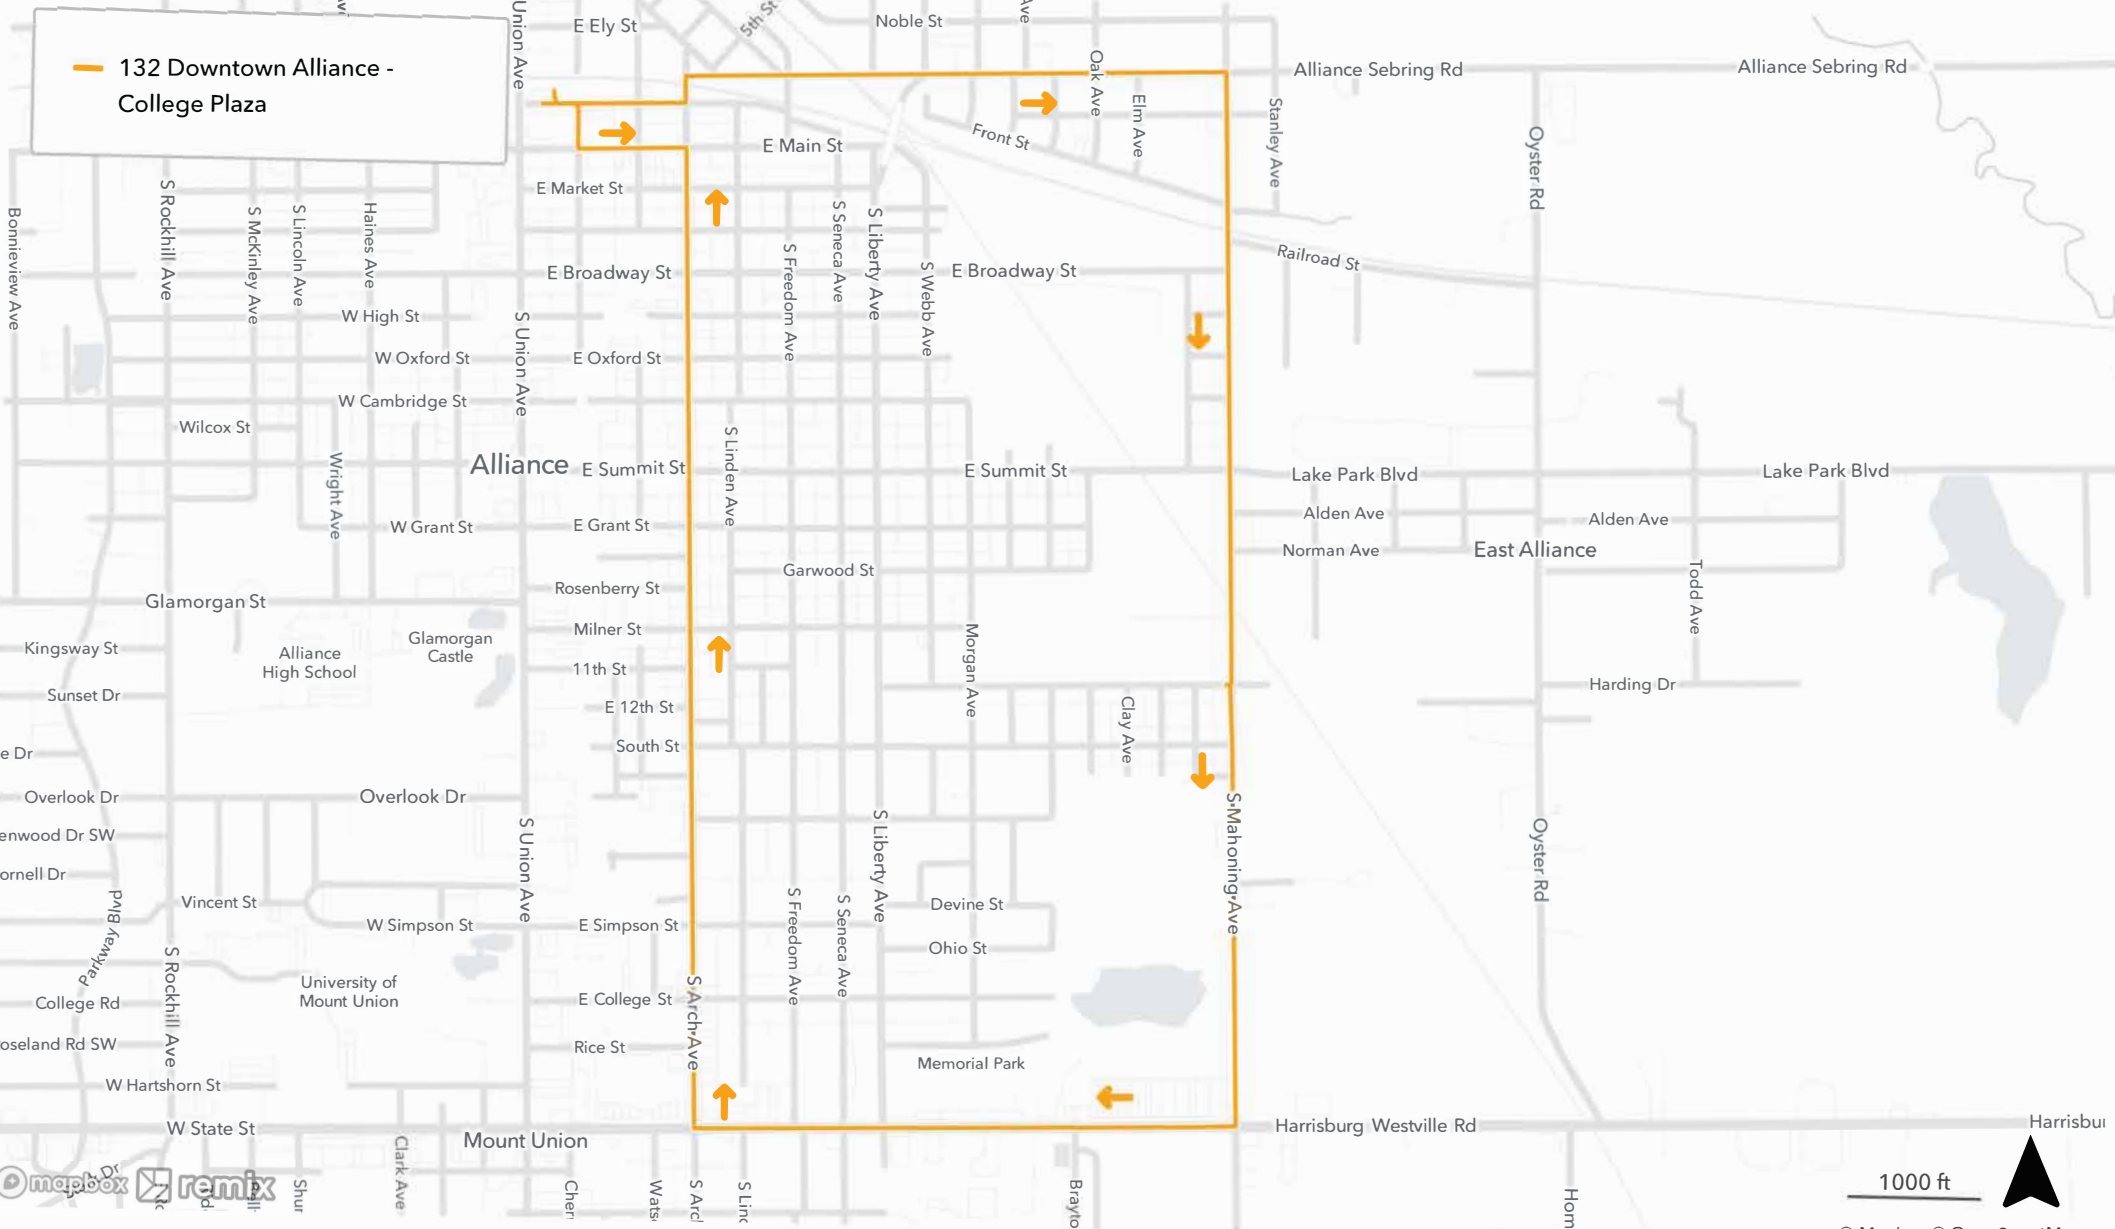

SARTA #132 ALLIANCE EAST
Monday through Saturday
Inclement Weather Plan

Loop

Leave Alliance Transfer Zone

Left on Prospect to Arch

Left on Arch to Patterson

Right on Patterson to Mahoning Ave.

Right on Mahoning to E State St.

Right on State Street to Arch (hospital)

Right on Arch to E Main St

Left on E Main St to Park Ave

Right on Park to Prospect

Left on Prospect to Alliance Transfer Zone

Right into Alliance Transfer Zone

Note: Do not cover middle school during inclement weather

132 Downtown Alliance - College Plaza

1000 ft