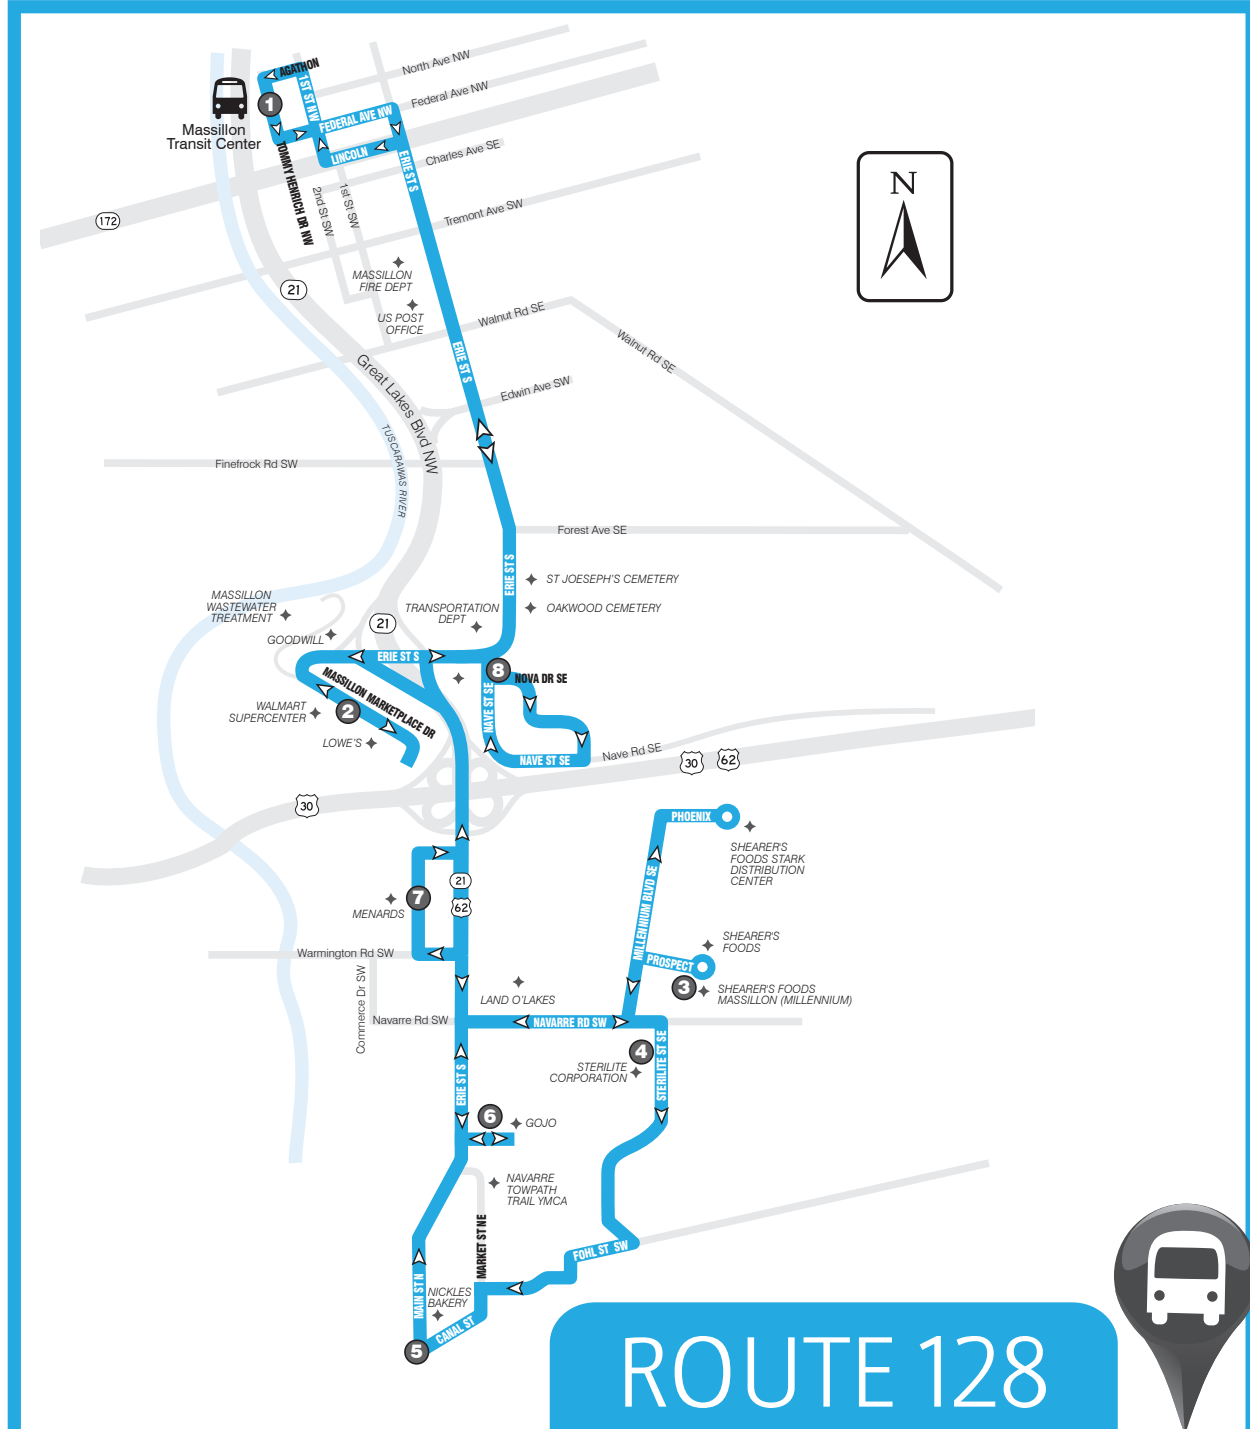

www.SARTAonline.com

330-477-2782

Download SARTA's PinPoint app for real-time information on your route!

ROUTE 128: Monday thru Saturday

ROUTE 128: Monday thru Saturday

DOWNTOWN MASSILLON/MENARDS

MENARDS/DOWNTOWN MASSILLON

| 1 | 2 | 3 | 4 | 5 | 5 | 6 | 7 | 8 | 1 |
|--------------------------------|----------------------------|-----------|---------------|---------|---------|--------|---------|-------------|---------------------------------|
| Leave Massillon Transit Center | Walmart Access Rd at Lowes | Shearer's | Sterilite Inc | Nickies | Nickies | GOJO | Menards | Nova & Nave | Arrive Massillon Transit Center |
| 6:00a | 6:08a | 6:16a | 6:20a | 6:24a | 6:24a | 6:27a | 6:30a | 6:34a | 6:55a |
| 7:00a | 7:08a | 7:16a | 7:20a | 7:24a | 7:24a | 7:27a | 7:30a | 7:34a | 7:55a |
| 8:00a | 8:08a | 8:16a | 8:20a | 8:24a | 8:24a | 8:27a | 8:30a | 8:34a | 8:55a |
| 9:00a | 9:08a | 9:16a | 9:20a | 9:24a | 9:24a | 9:27a | 9:30a | 9:34a | 9:55a |
| 10:00a | 10:08a | 10:16a | 10:20a | 10:24a | 10:24a | 10:27a | 10:30a | 10:34a | 10:55a |
| 11:00a | 11:08a | 11:16a | 11:20a | 11:24a | 11:24a | 11:27a | 11:30a | 11:34a | 11:55a |
| 12:00p | 12:08p | 12:16p | 12:20p | 12:24p | 12:24p | 12:27p | 12:30p | 12:34p | 12:55p |
| 1:00p | 1:08p | 1:16p | 1:20p | 1:24p | 1:24p | 1:27p | 1:30p | 1:34p | 1:55p |
| 2:00p | 2:08p | 2:16p | 2:20p | 2:24p | 2:24p | 2:27p | 2:30p | 2:34p | 2:55p |
| 3:00p | 3:08p | 3:16p | 3:20p | 3:24p | 3:24p | 3:27p | 3:30p | 3:34p | 3:55p |
| 4:00p | 4:08p | 4:16p | 4:20p | 4:24p | 4:24p | 4:27p | 4:30p | 4:34p | 4:55p |
| 5:00p | 5:08p | 5:16p | 5:20p | 5:24p | 5:24p | 5:27p | 5:30p | 5:34p | 5:55p |
| 6:00p | 6:08p | 6:16p | 6:20p | 6:24p | 6:24p | 6:27p | 6:30p | 6:34p | 6:55p |
| 7:00p | 7:08p | 7:16p | 7:20p | 7:24p | 7:24p | 7:27p | 7:30p | 7:34p | 7:55p |
| 8:00p | 8:08p | 8:16p | 8:20p | 8:24p | 8:24p | 8:27p | 8:30p | 8:34p | 8:55p |

ROUTE 128

DOWNTOWN MASSILLON/MENARDS LOOP

www.SARTAonline.com