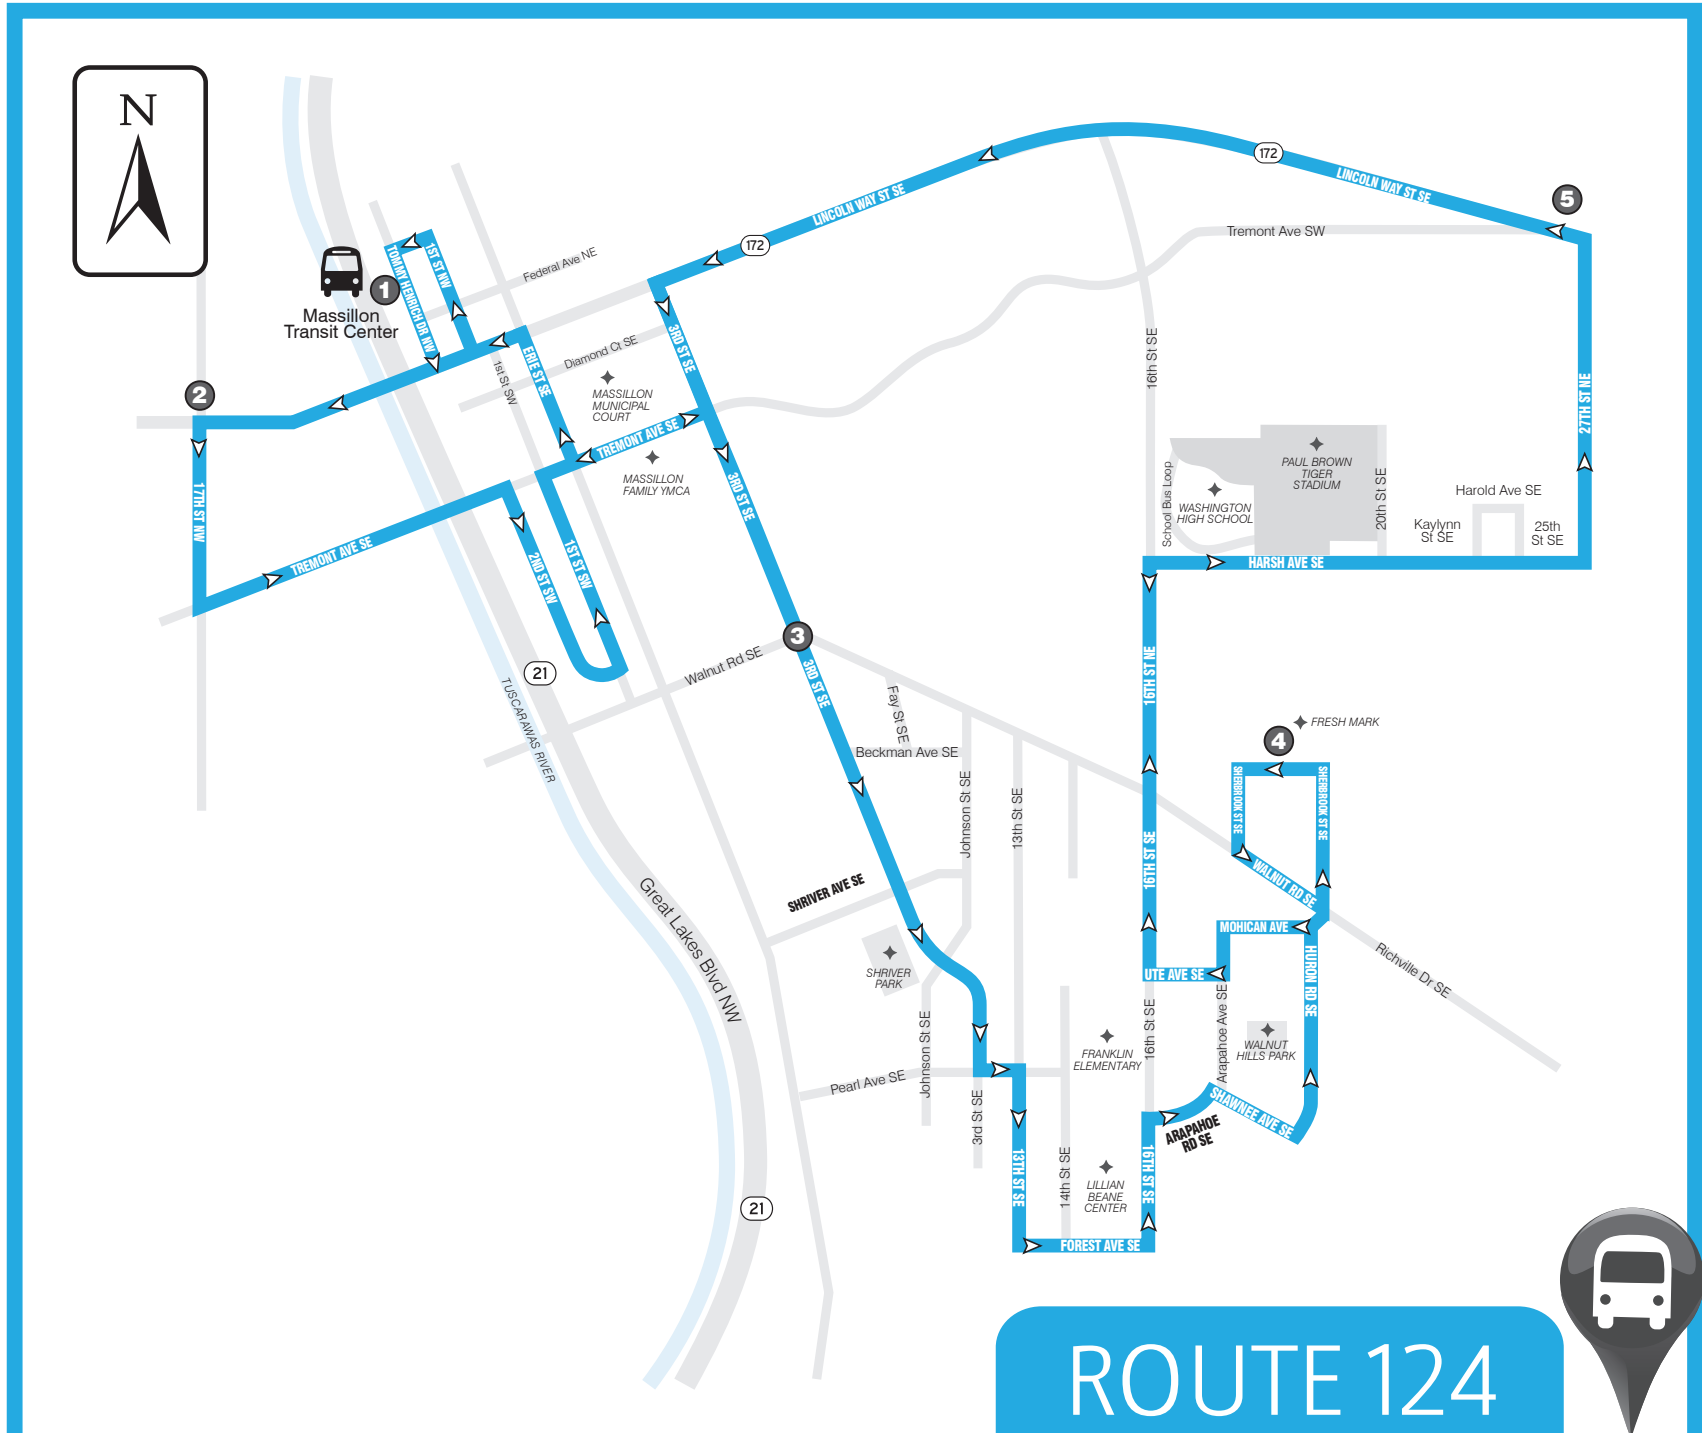

SARTA PinPoint allows you to locate your bus' arrival time in real time...

TEXT

"PP" plus the "Stop ID" to 321123 (ex. PP1234).

CALL

Call 330-477-2782 and input a stop ID number to receive info about departure and arrival times.

www.SARTAonline.com
330-477-2782

[ROUTE 124]

Downtown Massillon/Walnut
Monday–Saturday
Effective February 2024

www.SARTAonline.com
330-477-2782

Download SARTA's PinPoint app for real-time information on your route!

ROUTE 124: Monday thru Saturday

FROM DOWNTOWN MASSILLON TO 25TH/HARSH LOOP

1	2	3	4	5	1
Leave Massillon Transit Center	Lincoln Way W & 17th St	3rd & Walnut	Fresh Mark	Lincoln Way E & 27th St	Arrive Massillon Transit Center
6:00a	6:04a	6:10a	6:19a	6:28a	6:55a
7:00a	7:04a	7:10a	7:19a	7:28a	7:55a
8:00a	8:04a	8:10a	8:19a	8:28a	8:55a
9:00a	9:04a	9:10a	9:19a	9:28a	9:55a
10:00a	10:04a	10:10a	10:19a	10:28a	10:55a
11:00a	11:04a	11:10a	11:19a	11:28a	11:55a
12:00p	12:04p	12:10p	12:19p	12:28p	12:55p
1:00p	1:04p	1:10p	1:19p	1:28p	1:55p
2:00p	2:04p	2:10p	2:19p	2:28p	2:55p
3:00p	3:04p	3:10p	3:19p	3:28p	3:55p
4:00p	4:04p	4:10p	4:19p	4:28p	4:55p
5:00p	5:04p	5:10p	5:19p	5:28p	5:55p
6:00p	6:04p	6:10p	6:19p	6:28p	6:55p
7:00p	7:04p	7:10p	7:19p	7:28p	7:55p
8:00p	8:04p	8:10p	8:19p	8:28p	8:55p

ROUTE 124