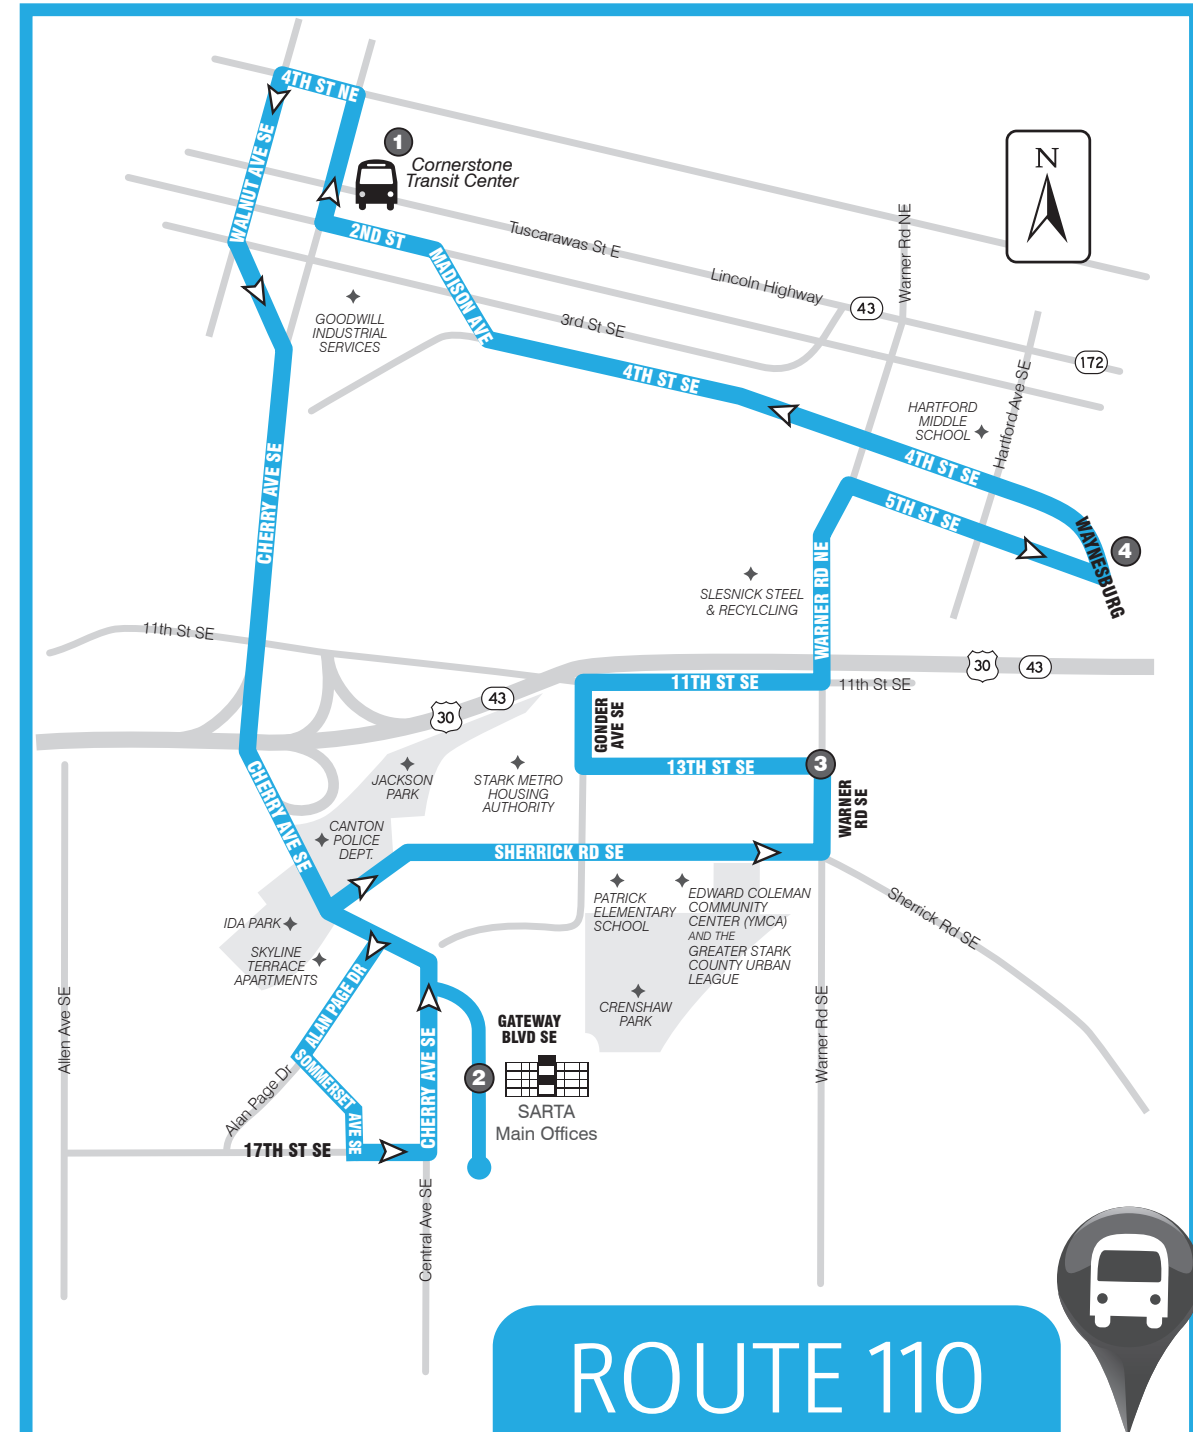

ROUTE 110: Monday thru Saturday

FROM DOWNTOWN CANTON TO WARNER/SHERRICK

1	2	3	4	1
Leave Cornerstone Transit Center	SARTA	Warner Rd & 13th St.	5th & Waynesburg	Arrive Cornerstone Transit Center
5:45a	5:53a	5:56a	6:02a	6:10a
6:15a	6:23a	6:26a	6:32a	6:40a
6:45a	6:53a	6:56a	7:02a	7:10a
7:15a	7:23a	7:26a	7:32a	7:40a
7:45a	7:53a	7:56a	8:02a	8:10a
8:15a	8:23a	8:26a	8:32a	8:40a
8:45a	8:53a	8:56a	9:02a	9:10a
9:15a	9:23a	9:26a	9:32a	9:40a
9:45a	9:53a	9:56a	10:02a	10:10a
10:15a	10:23a	10:26a	10:32a	10:40a
10:45a	10:53a	10:56a	11:02a	11:10a
11:15a	11:23a	11:26a	11:32a	11:40a
11:45a	11:53a	11:56a	12:02p	12:10p
12:15p	12:23p	12:26p	12:32p	12:40p
12:45p	12:53p	12:56p	1:02p	1:10p
1:15p	1:23p	1:26p	1:32p	1:40p
1:45p	1:53p	1:56p	2:02p	2:10p
2:15p	2:23p	2:26p	2:32p	2:40p
2:45p	2:53p	2:56p	3:02p	3:10p
3:15p	3:23p	3:26p	3:32p	3:40p
3:45p	3:53p	3:56p	4:02p	4:10p
4:15p	4:23p	4:26p	4:32p	4:40p
4:45p	4:53p	4:56p	5:02p	5:10p
5:15p	5:23p	5:26p	5:32p	5:40p
5:45p	5:53p	5:56p	6:02p	6:10p
6:15p	6:23p	6:26p	6:32p	6:40p
6:45p	6:53p	6:56p	7:02p	7:10p
7:15p	7:23p	7:26p	7:32p	7:40p
7:45p	7:53p	7:56p	8:02p	8:10p
8:15p	8:23p	8:26p	8:32p	8:40p
8:45p	8:53p	8:56p	9:02p	9:10p
9:15p	9:23p	9:26p	9:32p	9:40p

**EFFECTIVE
NOVEMBER
12th, 2023**

ROUTE 110