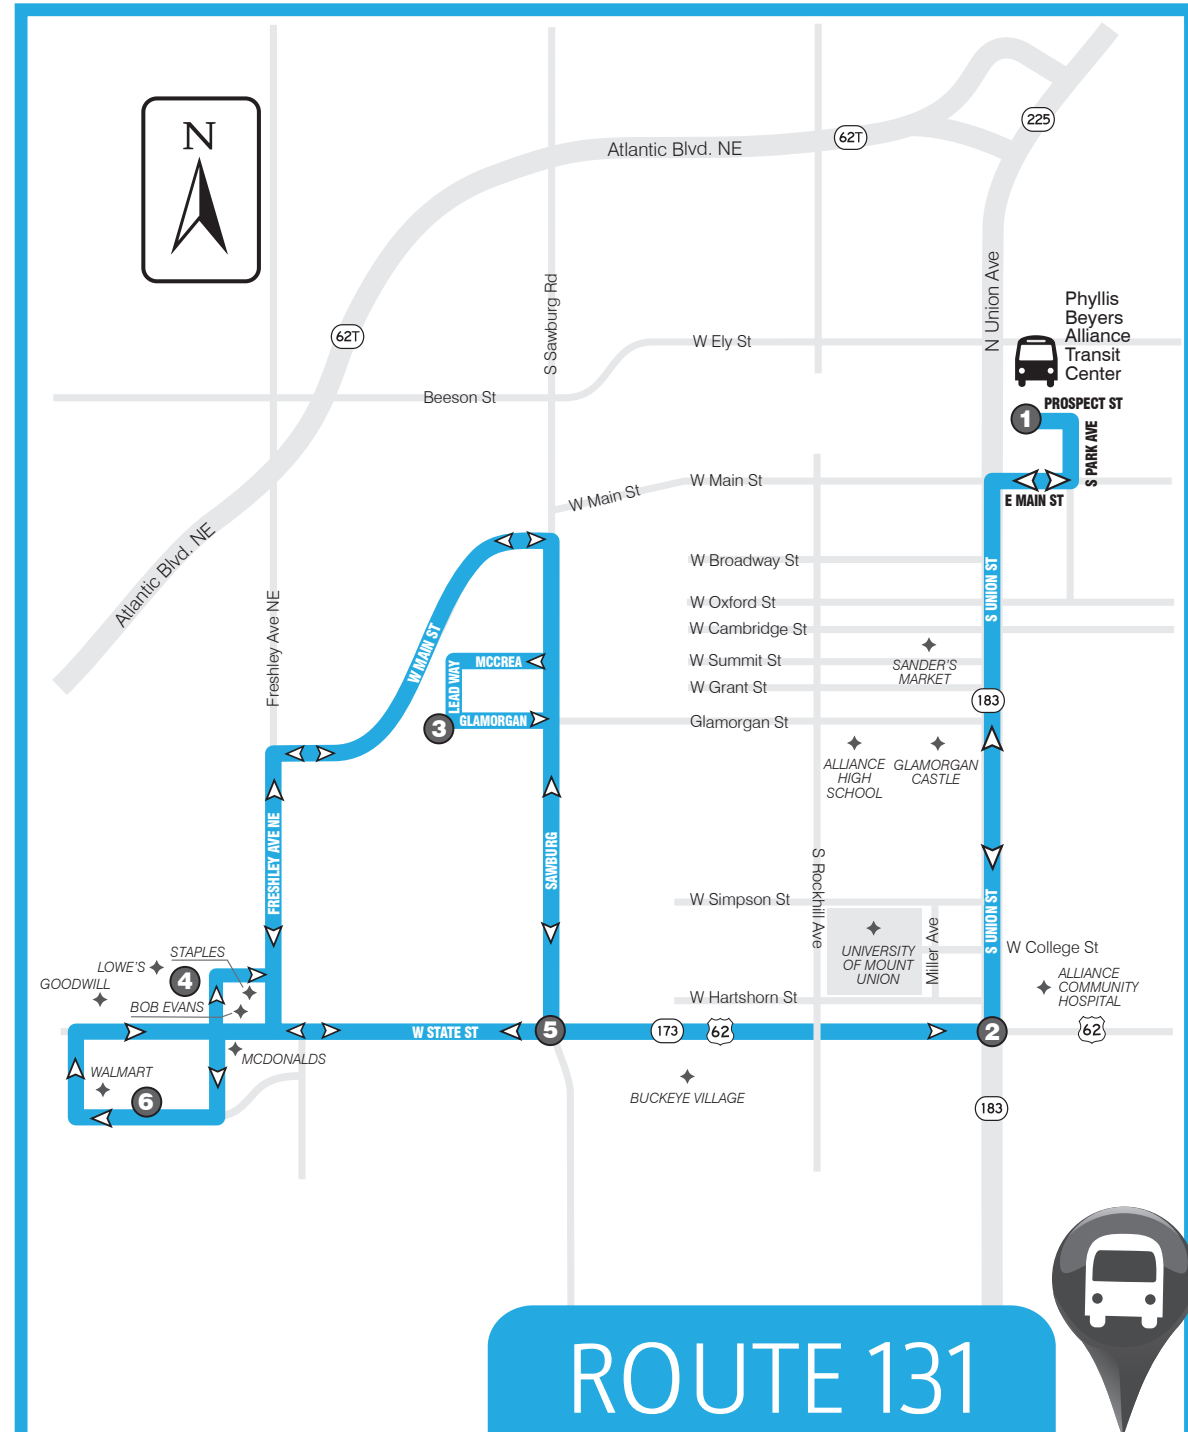

ROUTE 131: Monday thru Saturday

FROM DOWNTOWN ALLIANCE TO STATE & SAWBURG

1	2	3	4	5	6	6	5	2	1
Leave Phyllis Beyers Alliance TC	Union & State	Leadway & Glamorgan St	Alliance Lowes	W State St & Sawburg	Alliance Walmart	Leave Walmart	W State & Sawburg	S Union & W State	Arrive Phyllis Beyers Alliance TC
#####	#####	#####	#####	#####	#####	6:20a	6:25a	6:28a	6:40a
6:45a	6:51a	7:01a	7:03a	7:08a	7:20a	7:20a	7:25a	7:28a	7:40a
7:45a	7:51a	8:01a	8:03a	8:08a	8:20a	8:20a	8:25a	8:28a	8:40a
8:45a	8:51a	9:01a	9:03a	9:08a	9:20a	9:20a	9:25a	9:28a	9:40a
9:45a	9:51a	10:01a	10:03a	10:08a	10:20a	10:20a	10:25a	10:28a	10:40a
10:45a	10:51a	11:01a	11:03a	11:08a	11:20a	11:20a	11:25a	11:28a	11:40a
11:45a	11:51a	12:01p	12:03p	12:08p	12:20p	12:20p	12:25p	12:28p	12:40p
12:45p	12:51p	1:01p	1:03p	1:08p	1:20p	1:20p	1:25p	1:28p	1:40p
1:45p	1:51p	2:01p	2:03p	2:08p	2:20p	2:20p	2:25p	2:28p	2:40p
2:45p	2:51p	3:01p	3:03p	3:08p	3:20p	3:20p	3:25p	3:28p	3:40p
3:45p	3:51p	4:01p	4:03p	4:08p	4:20p	4:20p	4:25p	4:28p	4:40p
4:45p	4:51p	5:01p	5:03p	5:08p	5:20p	5:20p	5:25p	5:28p	5:40p
5:45p	5:51p	6:01p	6:03p	6:08p	6:20p	6:20p	6:25p	6:28p	6:40p
6:45p	6:51p	7:01p	7:03p	7:08p	7:20p	7:20p	7:25p	7:28p	7:40p
7:45p	7:51p	8:01p	8:03p	8:08p	8:20p	8:20p	8:25p	8:28p	8:40p
8:45p	8:51p	9:01p	9:03p	9:08p	9:20p	#####	#####	#####	#####

#No Service

9 : 97HJ 9BCJ 9A 69F %&H Z&$&

ROUTE 131

DOWNTOWN ALLIANCE/STATE & SAWBURG

www.SARTAonline.com