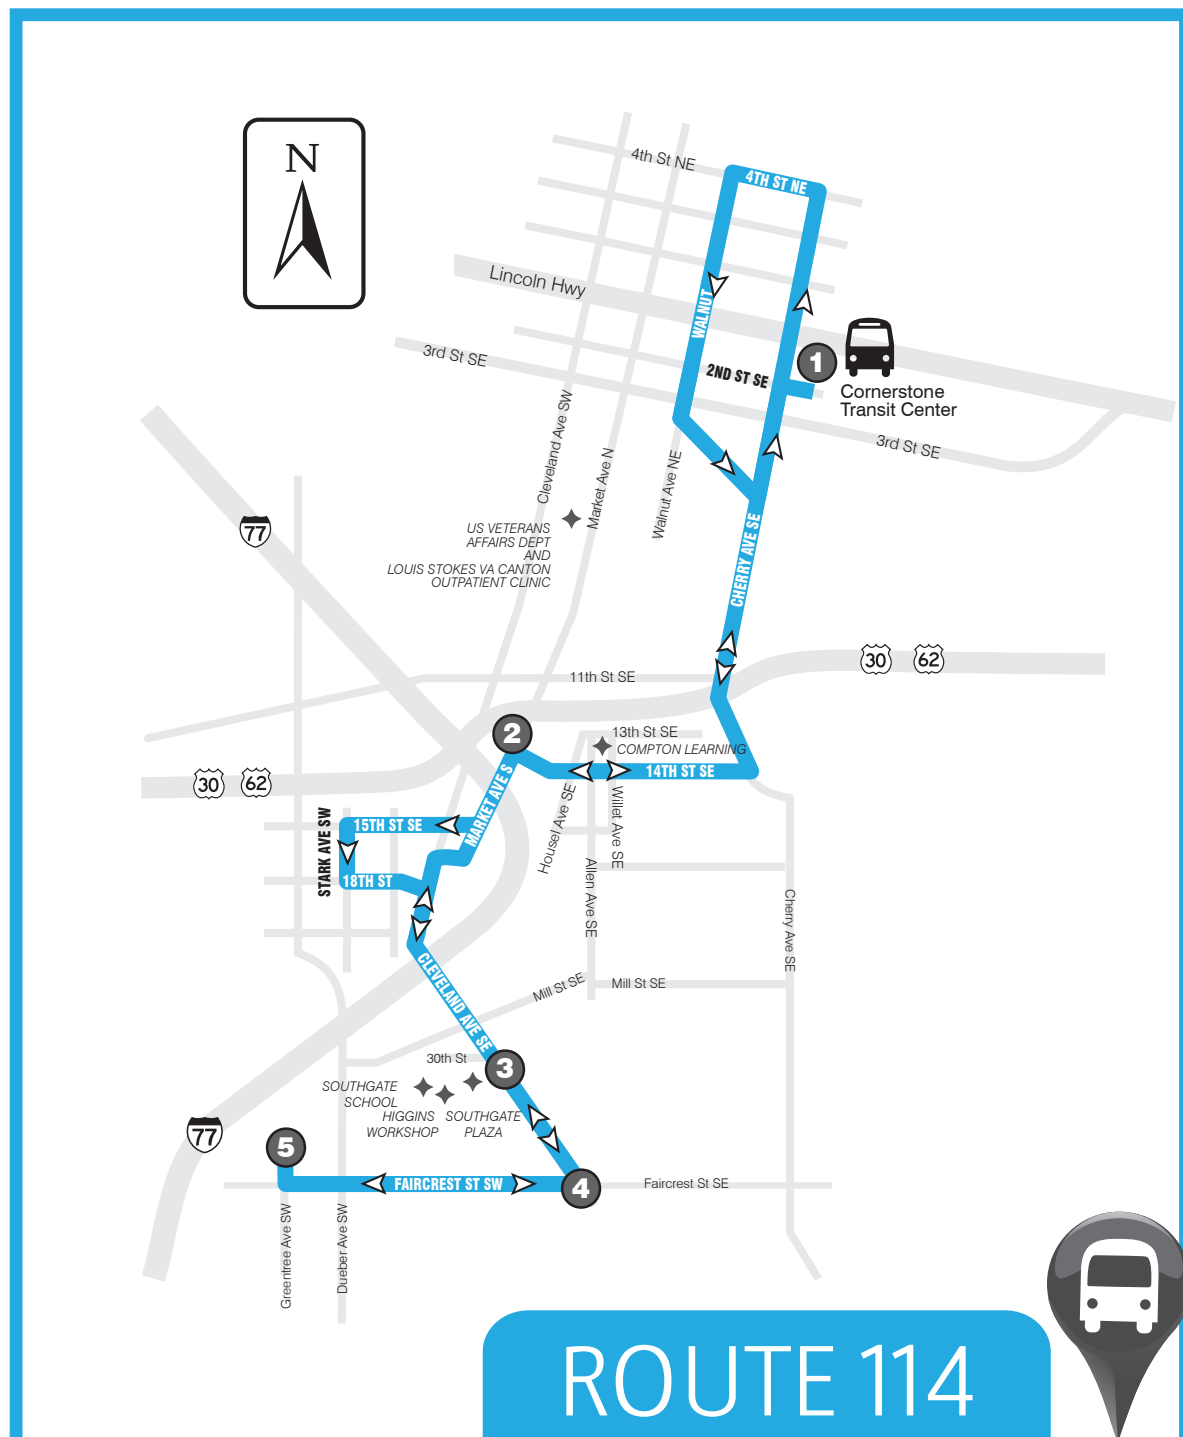

FROM CANTON TO FAIRCREST AND GREENTREE

1	2	3	4	5
Leave Cornerstone Transit Center	14th St & Market Ave	Cleveland Ave at Southgate Plaza	Cleveland Ave & Faircrest	Greentree
5:45a	5:51a	6:01a	6:05a	6:13a
6:45a	6:51a	7:01a	7:05a	7:13a
7:45a	7:51a	8:01a	8:05a	8:13a
8:45a	8:51a	9:01a	9:05a	9:13a
9:45a	9:51a	10:01a	10:05a	10:13a
10:45a	10:51a	11:01a	11:05a	11:13a
11:45a	11:51a	12:01p	12:05p	12:13p
12:45p	12:51p	1:01p	1:05p	1:13p
1:45p	1:51p	2:01p	2:05p	2:13p
2:45p	2:51p	3:01p	3:05p	3:13p
3:45p	3:51p	4:01p	4:05p	4:13p
4:45p	4:51p	5:01p	5:05p	5:13p
5:45p	5:51p	6:01p	6:05p	6:13p
6:45p	6:51p	7:01p	7:05p	7:13p
7:45p	7:51p	8:01p	8:05p	8:13p
8:45p	8:51p	9:01p	9:05p	9:13p

ROUTE 114: Monday thru Saturday

FROM GREENTREE TO FAIRCREST AND CANTON

5	4	3	2	5
Greentree	Cleveland Ave & Faircrest	Cleveland Ave & 30th St	Market Ave & 14th St Se	Arrive Cornerstone Transit Center
6:13a	6:19a	6:22a	6:28a	6:40a
7:13a	7:19a	7:22a	7:28a	7:40a
8:13a	8:19a	8:22a	8:28a	8:40a
9:13a	9:19a	9:22a	9:28a	9:40a
10:13a	10:19a	10:22a	10:28a	10:40a
11:13a	11:19a	11:22a	11:28a	11:40a
12:13p	12:19p	12:22p	12:28p	12:40p
1:13p	1:19p	1:22p	1:28p	1:40p
2:13p	2:19p	2:22p	2:28p	2:40p
3:13p	3:19p	3:22p	3:28p	3:40p
4:13p	4:19p	4:22p	4:28p	4:40p
5:13p	5:19p	5:22p	5:28p	5:40p
6:13p	6:19p	6:22p	6:28p	6:40p
7:13p	7:19p	7:22p	7:28p	7:40p
8:13p	8:19p	8:22p	8:28p	8:40p
9:13p	9:19p	9:22p	9:28p	9:40p

9 : 97HJ 9BCJ 9A 69F %&H Ž&$&

ROUTE 114

www.SARTAonline.com

CANTON/SOUTHGATE/CANTON SOUTH