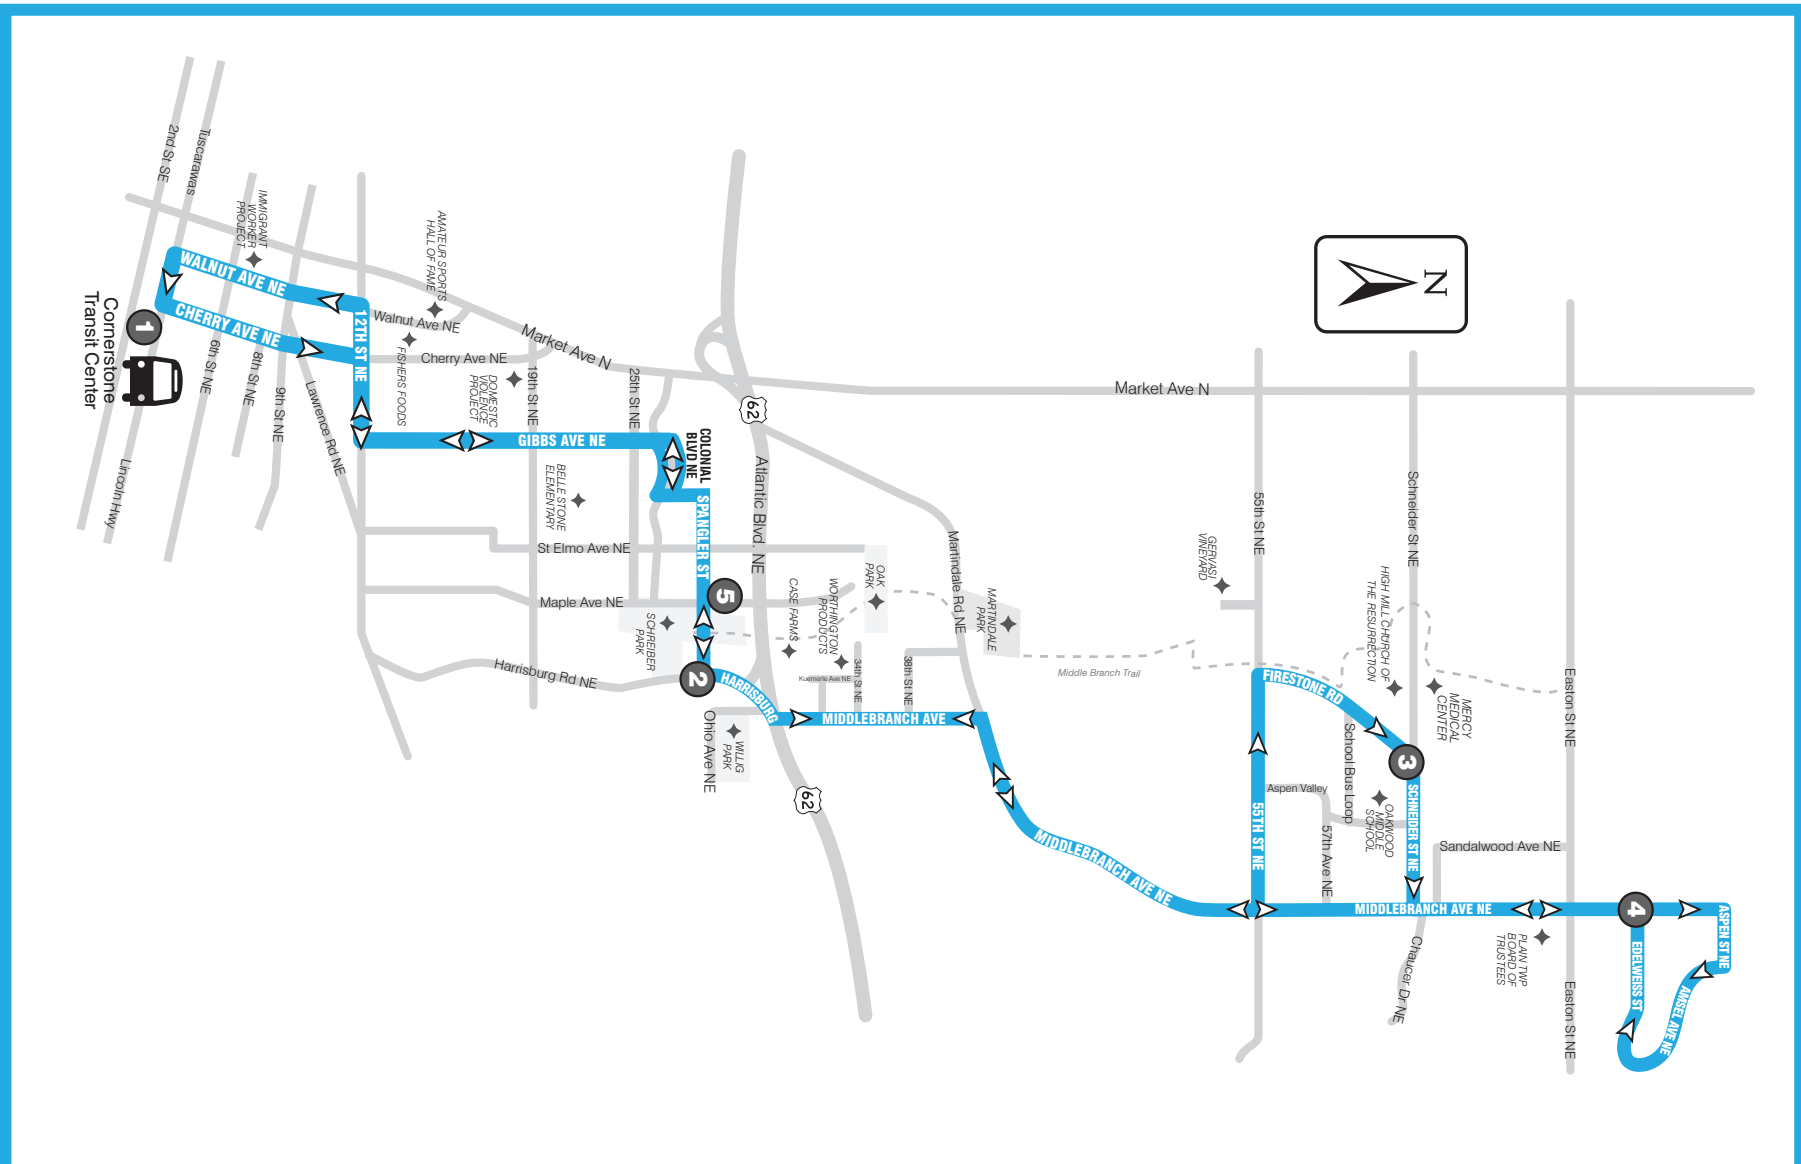

www.SARTAonline.com

330-477-2782

Download SARTA's PinPoint app for real-time information on your route!

ROUTE 103: Monday thru Saturday

FROM DOWNTOWN CANTON TO PLAIN TOWNSHIP

1	2	3	4	5	1
Leave Canton Cornerstone Transit Center	Spangler & Harrisburg	Firestone & Schneider	Edelweiss & Middlebranch	Spangler & Maple Ave	Arrive Canton Cornerstone Transit Center
5:45a	5:55a	6:04a	6:09a	6:20a	6:40a
6:45a	6:55a	7:04a	7:09a	7:20a	7:40a
7:45a	7:55a	8:04a	8:09a	8:20a	8:40a
8:45a	8:55a	9:04a	9:09a	9:20a	9:40a
9:45a	9:55a	10:04a	10:09a	10:20a	10:40a
10:45a	10:55a	11:04a	11:09a	11:20a	11:40a
11:45a	11:55a	12:04p	12:09p	12:20p	12:40p
12:45p	12:55p	1:04p	1:09p	1:20p	1:40p
1:45p	1:55p	2:04p	2:09p	2:20p	2:40p
2:45p	2:55p	3:04p	3:09p	3:20p	3:40p
3:45p	3:55p	4:04p	4:09p	4:20p	4:40p
4:45p	4:55p	5:04p	5:09p	5:20p	5:40p
5:45p	5:55p	6:04p	6:09p	6:20p	6:40p
6:45p	6:55p	7:04p	7:09p	7:20p	7:40p
7:45p	7:55p	8:04p	8:09p	8:20p	8:40p
8:45p	8:55p	9:04p	9:09p	9:20p	9:40p