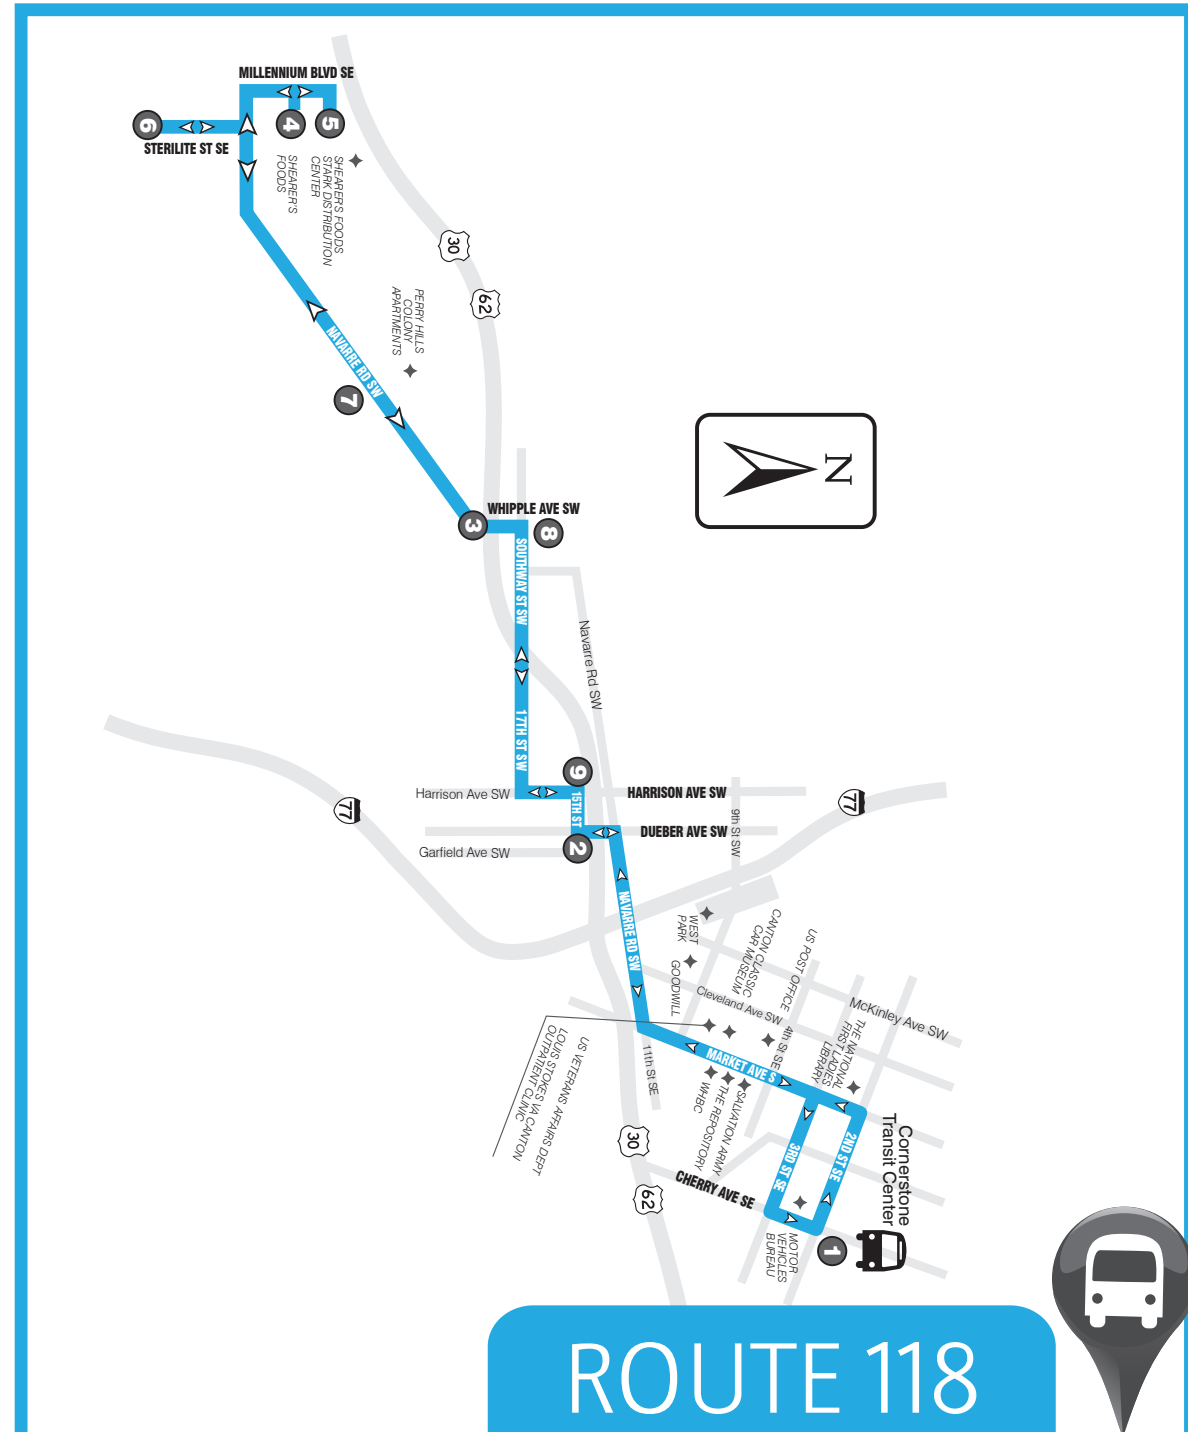

ROUTE 118: Monday thru Saturday

FROM SHEARER'S/STERILITE TO CANTON

6	7	8	9	1
Sterilite Inc	Perry Hills	Whipple Ave & Southway	Harrison Ave & 15th St SW	Arrive Cornerstone
6:15a	6:20a	6:24a	6:32a	6:40a
7:15a	7:20a	7:24a	7:32a	7:40a
8:15a	8:20a	8:24a	8:32a	8:40a
9:15a	9:20a	9:24a	9:32a	9:40a
10:15a	10:20a	10:24a	10:32a	10:40a
11:15a	11:20a	11:24a	11:32a	11:40a
12:15p	12:20p	12:24p	12:32p	12:40p
1:15p	1:20p	1:24p	1:32p	1:40p
2:15p	2:20p	2:24p	2:32p	2:40p
3:15p	3:20p	3:24p	3:32p	3:40p
4:15p	4:20p	4:24p	4:32p	4:40p
5:15p	5:20p	5:24p	5:32p	5:40p
6:15p	6:20p	6:24p	6:32p	6:40p
7:15p	7:20p	7:24p	7:32p	7:40p
8:15p	8:20p	8:24p	8:32p	8:40p
9:15p	9:20p	9:24p	9:32p	9:40p

9 : 97HJ 9BCJ 9A 69F %&H Ž&$&'

ROUTE 118

CANTON/PERRY HILLS COLONY

www.SARTAonline.com