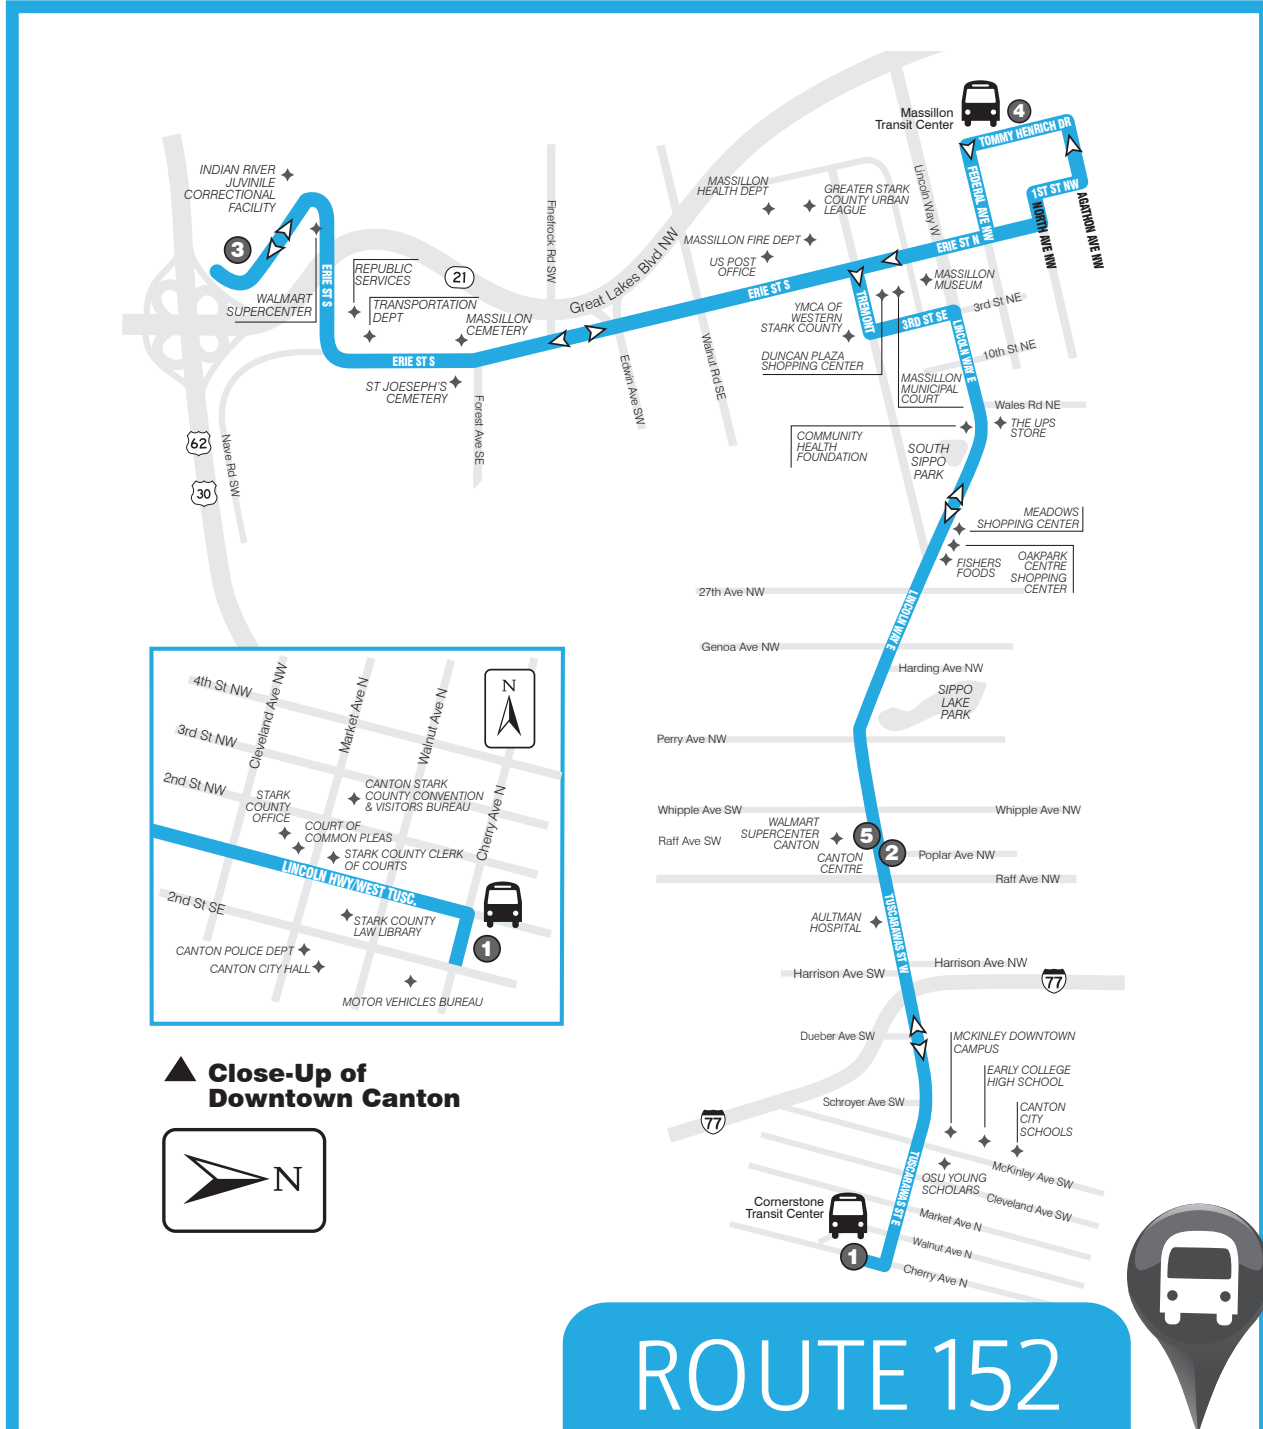

ROUTE 152: Monday thru Saturday

OUTBOUND: FROM DOWNTOWN CANTON TO MASSILLON

1	2	3	4
Leave Cornerstone Transit Center	W. Tuscarawas & Poplar	Walmart @ Erie St S	Arrive Massillon Transit Center
9:45p	9:53p	10:15p	10:25p
11:15p	11:23p	11:45p	11:55p
12:45a	12:53a	1:15a	1:25a

ROUTE 152: Monday thru Saturday

INBOUND: FROM DOWNTOWN MASSILLON TO CANTON

4	5	1
Leave Massillon Transit Center	Canton Centre	Arrive Cornerstone Transit Center
10:30p	10:55p	11:10p
12:00a	12:25a	12:40a

9 : 97HJ 9BCJ 9A 69F %&h ž&$&'

ROUTE 152

DOWNTOWN CANTON/MASSILLON LATE NIGHT LOOP

www.SARTAonline.com