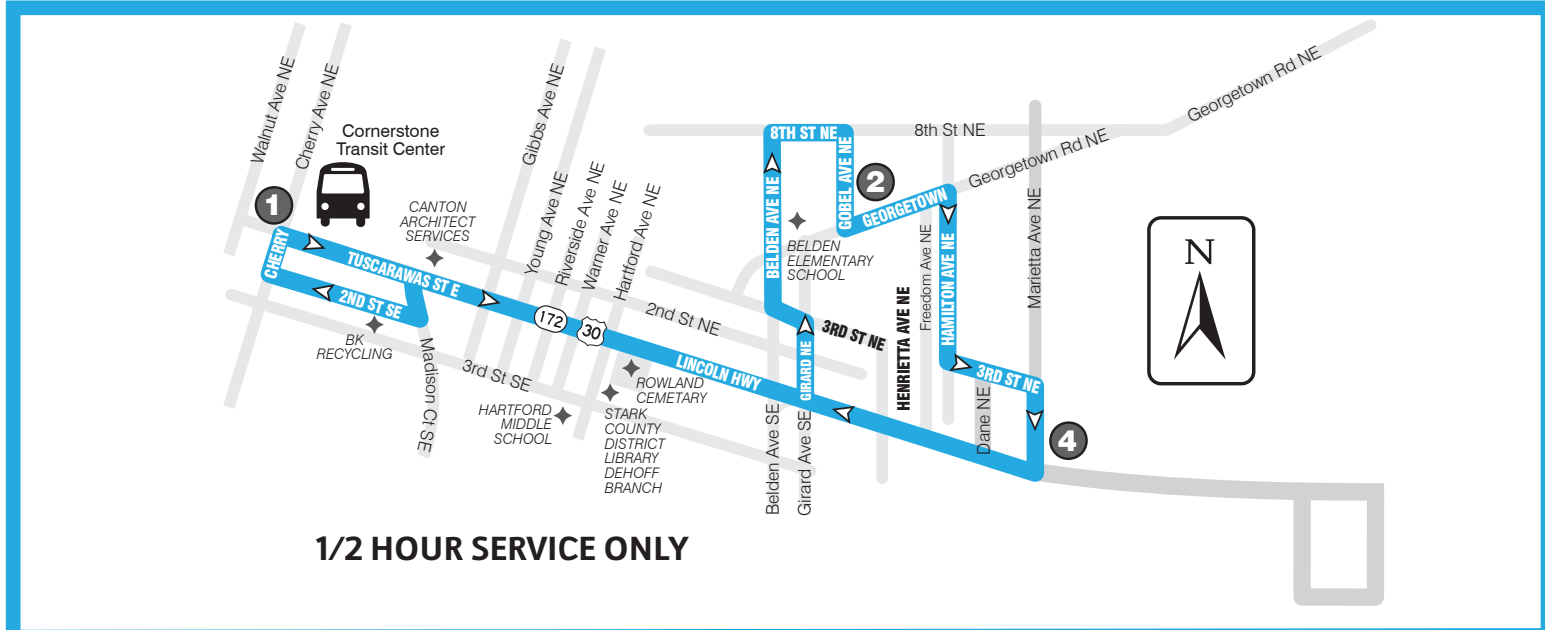

ROUTE 107: Monday thru Saturday

FROM DOWNTOWN CANTON TO EAST CANTON

1	2	3	4	5	1
Leave Cornerstone Transit Center	Gobel & Georgetown	East Canton, Wood & Nassau	Marietta & Lincoln	8th & Belden	Arrive Cornerstone Transit Center
5:45a	5:52a	6:10a	6:18a	6:23a	6:40a
6:45a	6:52a	#####	6:56a	#####	7:10a
7:15a	7:22a	#####	7:26a	#####	7:40a
7:45a	7:52a	8:10a	8:18a	8:23a	8:40a
8:45a	8:52a	#####	8:56a	#####	9:10a
9:15a	9:22a	#####	9:26a	#####	9:40a
9:45a	9:52a	10:10a	10:18a	10:23a	10:40a
10:45a	10:52a	#####	10:56a	#####	11:10a
11:15a	11:22a	#####	11:26a	#####	11:40a
11:45a	11:52a	12:10p	12:18p	12:23p	12:40p
12:45p	12:52p	#####	12:56p	#####	1:10p
1:15p	1:22p	#####	1:26p	#####	1:40p
1:45p	1:52p	2:10p	2:18p	2:23p	2:40p
2:45p	2:52p	#####	2:56p	#####	3:10p
3:15p	3:22p	#####	3:26p	#####	3:40p
3:45p	3:52p	4:10p	4:18p	4:23p	4:40p
4:45p	4:52p	#####	4:56p	#####	5:10p
5:15p	5:22p	#####	5:26p	#####	5:40p
5:45p	5:52p	6:10p	6:18p	6:23p	6:40p
6:45p	6:52p	#####	6:56p	#####	7:10p
7:15p	7:22p	#####	7:26p	#####	7:40p
7:45p	7:52p	8:10p	8:18p	8:23p	8:40p
8:45p	8:52p	#####	8:56p	#####	9:10p
9:15p	9:22p	#####	9:26p	#####	9:40p

No Service

1/2 HOUR SERVICE ONLY