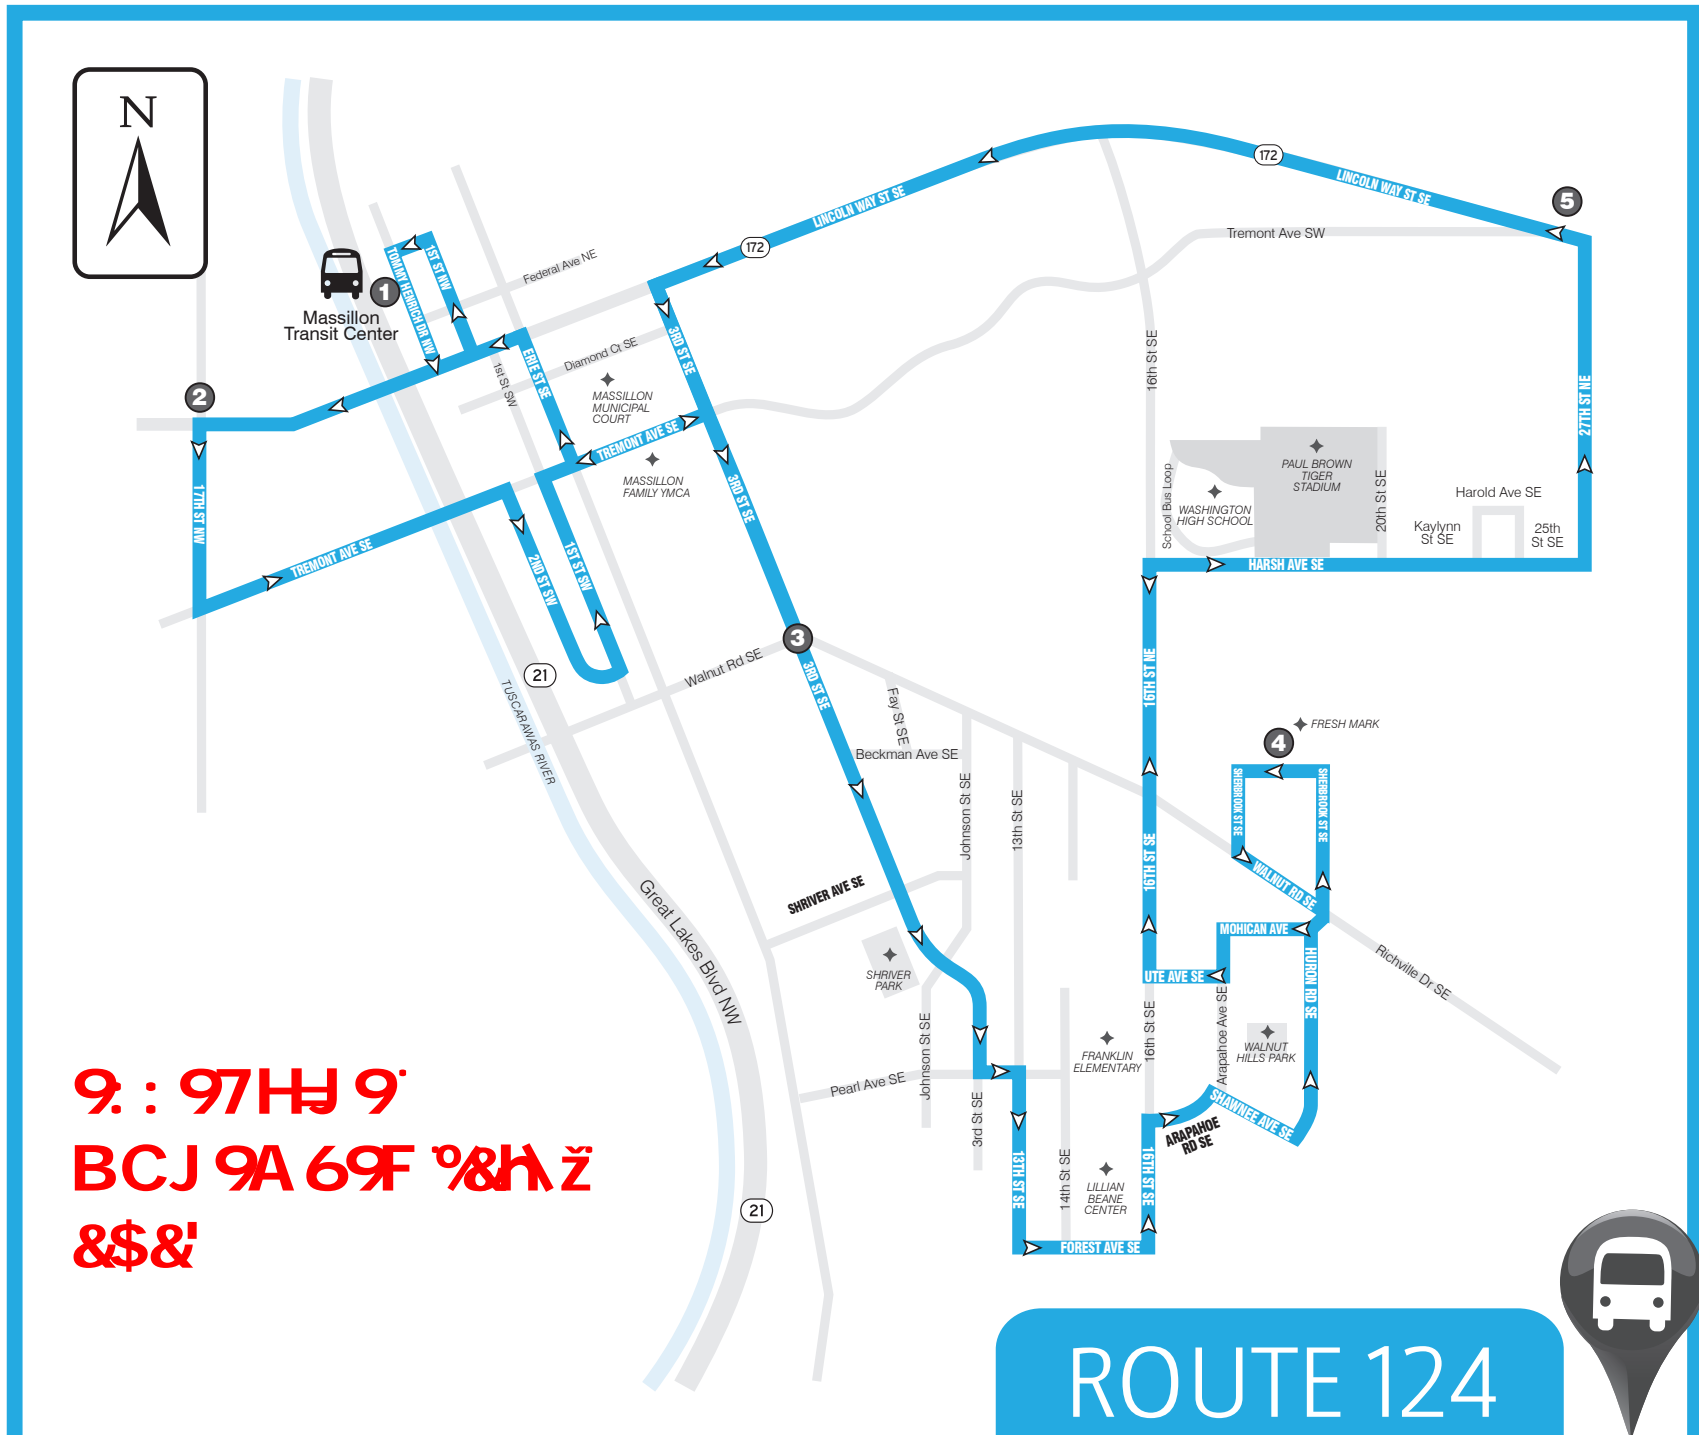

ROUTE 124: Monday thru Saturday

FROM DOWNTOWN MASSILLON TO 25TH/HARSH LOOP

1	2	3	4	5	1
Leave Massillon Transit Center	Lincoln Way W & 17th St	3rd & Walnut	Fresh Mark	Lincoln Way E & 27th St	Arrive Massillon Transit Center
6:00a	6:04a	6:10a	6:19a	6:28a	6:55a
7:00a	7:04a	7:10a	7:19a	7:28a	7:55a
8:00a	8:04a	8:10a	8:19a	8:28a	8:55a
9:00a	9:04a	9:10a	9:19a	9:28a	9:55a
10:00a	10:04a	10:10a	10:19a	10:28a	10:55a
11:00a	11:04a	11:10a	11:19a	11:28a	11:55a
12:00p	12:04p	12:10p	12:19p	12:28p	12:55p
1:00p	1:04p	1:10p	1:19p	1:28p	1:55p
2:00p	2:04p	2:10p	2:19p	2:28p	2:55p
3:00p	3:04p	3:10p	3:19p	3:28p	3:55p
4:00p	4:04p	4:10p	4:19p	4:28p	4:55p
5:00p	5:04p	5:10p	5:19p	5:28p	5:55p
6:00p	6:04p	6:10p	6:19p	6:28p	6:55p
7:00p	7:04p	7:10p	7:19p	7:28p	7:55p
8:00p	8:04p	8:10p	8:19p	8:28p	8:55p
9:00p	9:04p	9:10p	9:19p	#####	#####

#No Service

9: : 97HJ 9'
BCJ 9A 69F %&h ž
&$&'

ROUTE 124

www.SARTAonline.com

DOWNTOWN MASSILLON/WALNUT