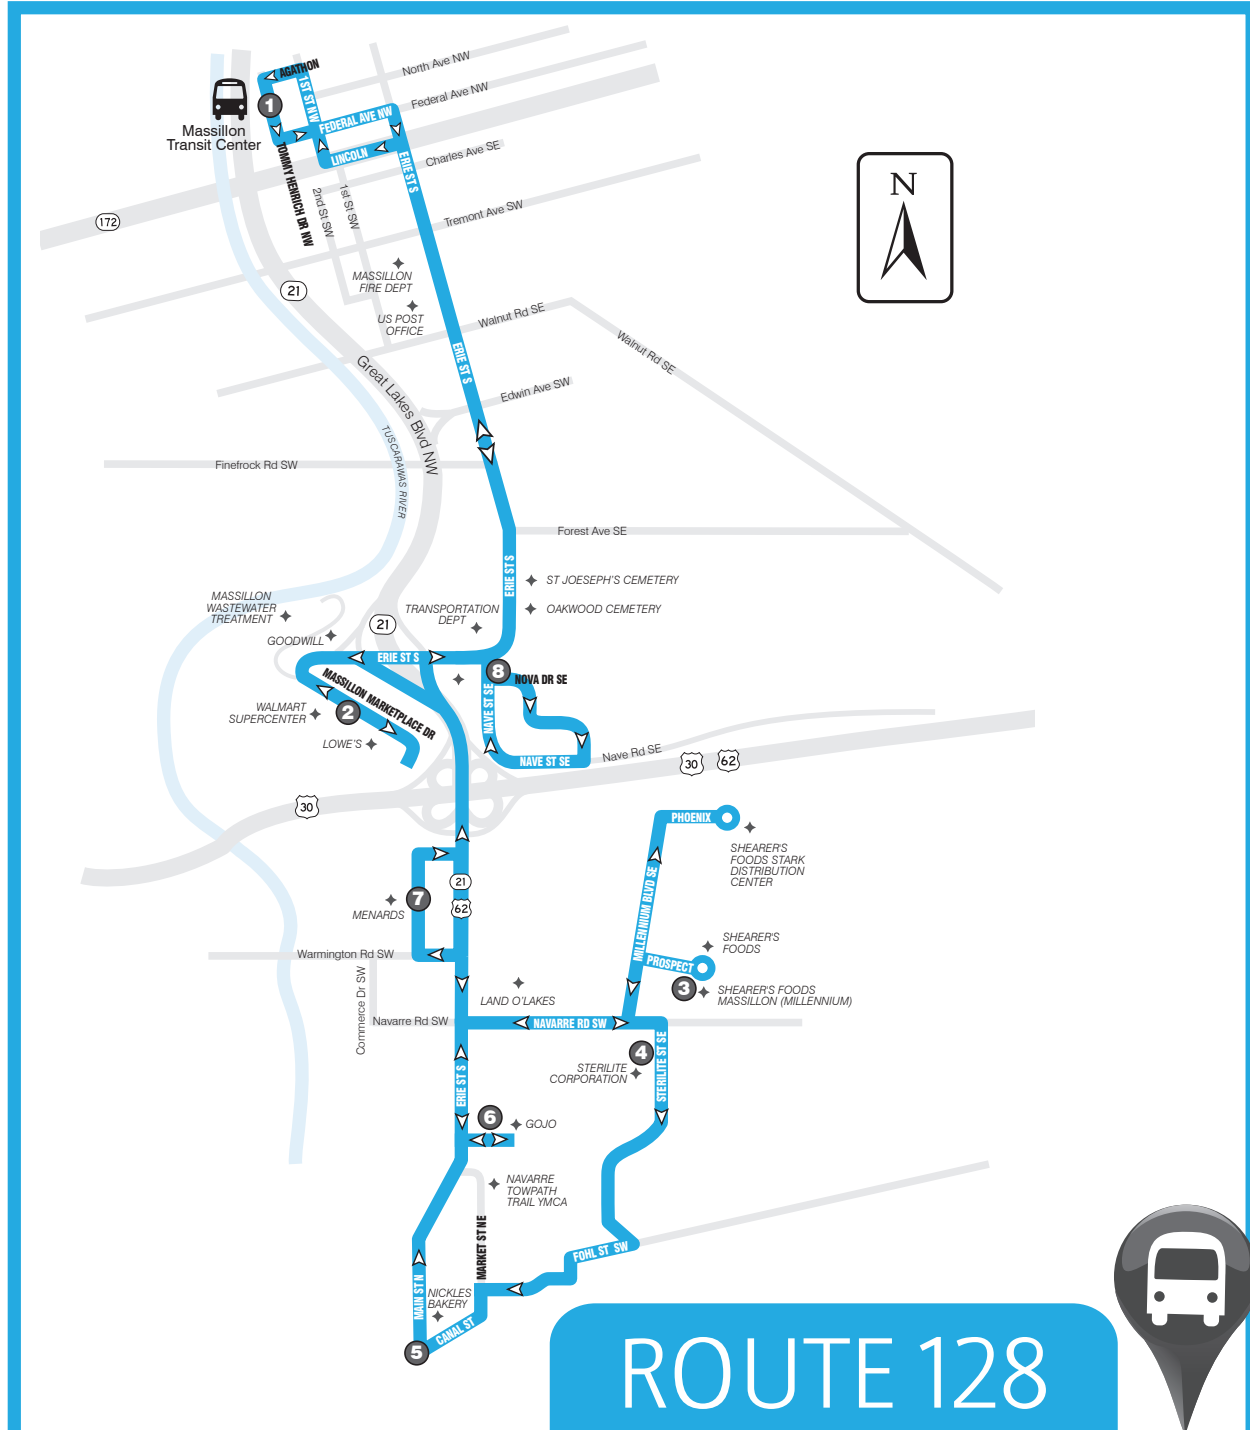

ROUTE 128: Monday thru Saturday

ROUTE 128: Monday thru Saturday

DOWNTOWN MASSILLON/MENARDS

MENARDS/DOWNTOWN MASSILLON

1	2	3	4	5	5	6	7	8	1
Leave Massillon Transit Center	Walmart Access Rd at Lowes	Shearer's	Sterilite Inc	Nickies	Nickies	GOJO	Menards	Nova & Nave	Arrive Massillon Transit Center
6:00a	6:08a	6:16a	6:20a	6:24a	6:24a	6:28a	6:30a	6:37a	6:55a
7:00a	7:08a	7:16a	7:20a	7:24a	7:24a	7:28a	7:30a	7:37a	7:55a
8:00a	8:08a	8:16a	8:20a	8:24a	8:24a	8:28a	8:30a	8:37a	8:55a
9:00a	9:08a	9:16a	9:20a	9:24a	9:24a	9:28a	9:30a	9:37a	9:55a
10:00a	10:08a	10:16a	10:20a	10:24a	10:24a	10:28a	10:30a	10:37a	10:55a
11:00a	11:08a	11:16a	11:20a	11:24a	11:24a	11:28a	11:30a	11:37a	11:55a
12:00p	12:08p	12:16p	12:20p	12:24p	12:24p	12:28p	12:30p	12:37p	12:55p
1:00p	1:08p	1:16p	1:20p	1:24p	1:24p	1:28p	1:30p	1:37p	1:55p
2:00p	2:08p	2:16p	2:20p	2:24p	2:24p	2:28p	2:30p	2:37p	2:55p
3:00p	3:08p	3:16p	3:20p	3:24p	3:24p	3:28p	3:30p	3:37p	3:55p
4:00p	4:08p	4:16p	4:20p	4:24p	4:24p	4:28p	4:30p	4:37p	4:55p
5:00p	5:08p	5:16p	5:20p	5:24p	5:24p	5:28p	5:30p	5:37p	5:55p
6:00p	6:08p	6:16p	6:20p	6:24p	6:24p	6:28p	6:30p	6:37p	6:55p
7:00p	7:08p	7:16p	7:20p	7:24p	7:24p	7:28p	7:30p	7:37p	7:55p
8:00p	8:08p	8:16p	8:20p	8:24p	8:24p	8:28p	8:30p	8:37p	8:55p

9 : 97HJ 9BCJ 9A 69F %&h ž&$&!

ROUTE 128

DOWNTOWN MASSILLON/MENARDS LOOP

www.SARTAonline.com