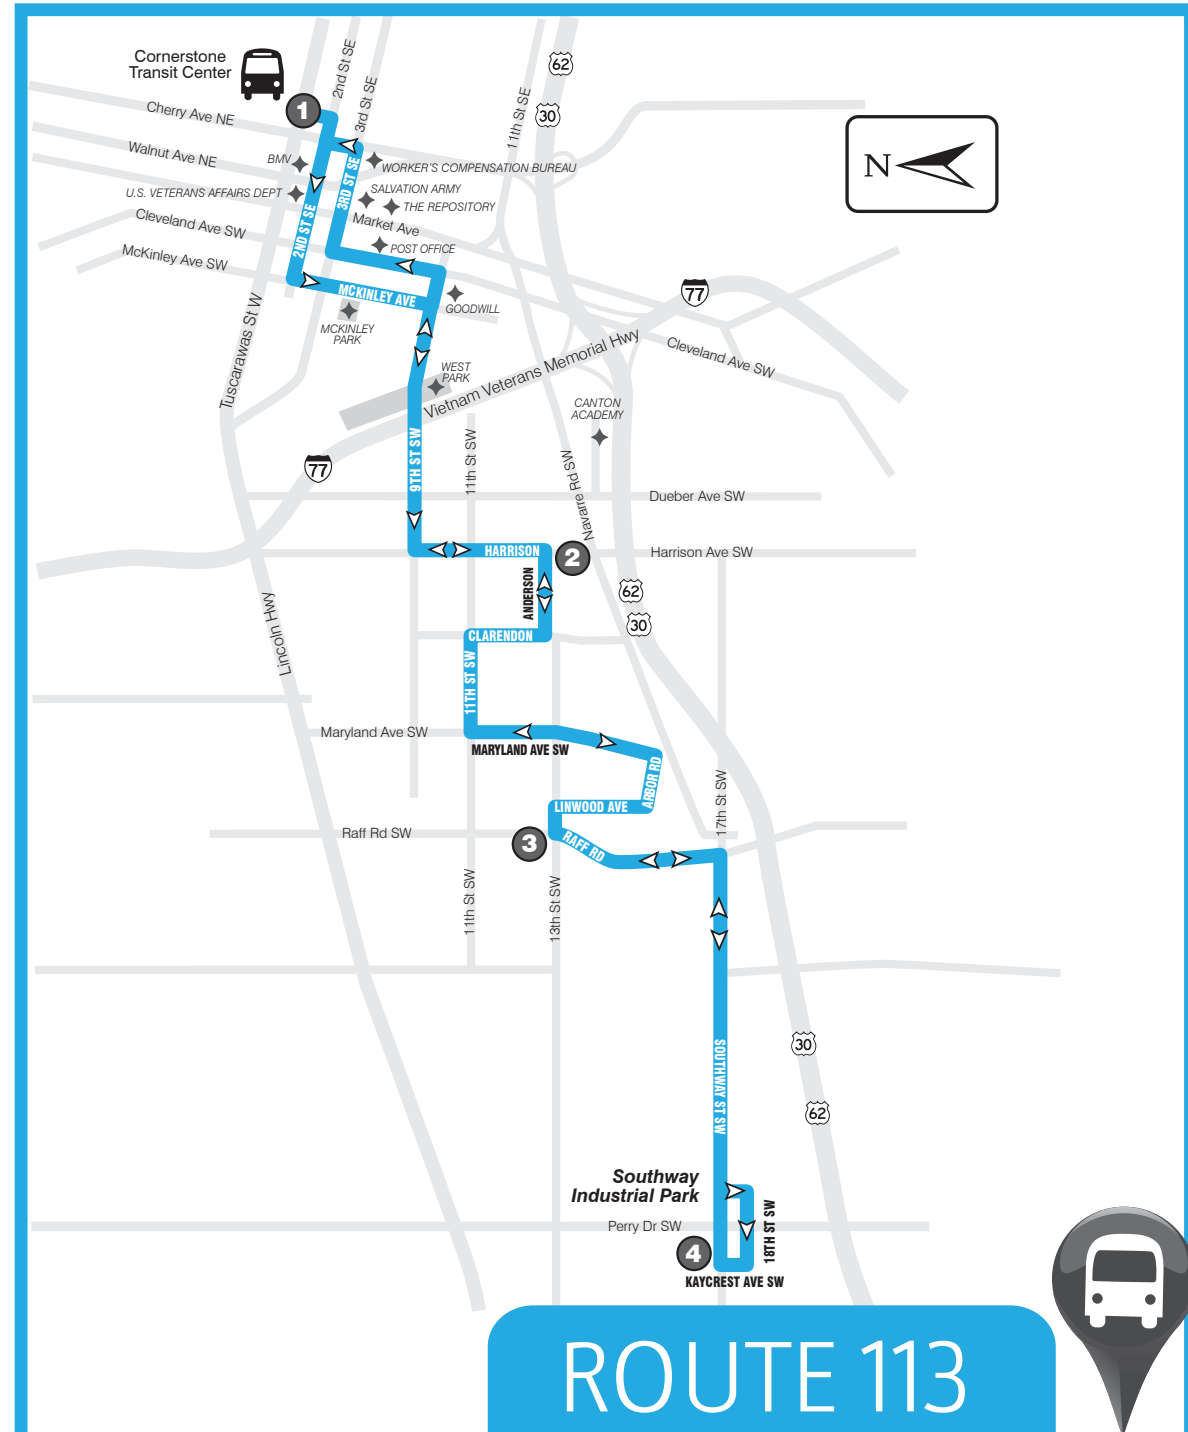

ROUTE 113: Monday thru Saturday

FROM DOWNTOWN CANTON TO SOUTHWAY INDUSTRIAL PARK

1	2	3	4
Leave Cornerstone	Anderson & Harrison	13th & Raff	Southway Industrial Park
5:45a	5:52a	6:00a	6:11a
6:45a	6:52a	7:00a	7:11a
7:45a	7:52a	8:00a	8:11a
8:45a	8:52a	9:00a	9:11a
9:45a	9:52a	10:00a	10:11a
10:45a	10:52a	11:00a	11:11a
11:45a	11:52a	12:00p	12:11p
12:45p	12:52p	1:00p	1:11p
1:45p	1:52p	2:00p	2:11p
2:45p	2:52p	3:00p	3:11p
3:45p	3:52p	4:00p	4:11p
4:45p	4:52p	5:00p	5:11p
5:45p	5:52p	6:00p	6:11p
6:45p	6:52p	7:00p	7:11p
7:45p	7:52p	8:00p	8:11p
8:45p	8:52p	9:00p	9:11p

ROUTE 113: Monday thru Saturday

FROM SOUTHWAY INDUSTRIAL PARK TO DOWNTOWN CANTON

4	3	2	1
Leave Southway Industrial Park	13th & Raff	Anderson & Harrison	Arrive Cornerstone
6:11a	6:16a	6:23a	6:40a
7:11a	7:16a	7:23a	7:40a
8:11a	8:16a	8:23a	8:40a
9:11a	9:16a	9:23a	9:40a
10:11a	10:16a	10:23a	10:40a
11:11a	11:16a	11:23a	11:40a
12:11p	12:16p	12:23p	12:40p
1:11p	1:16p	1:23p	1:40p
2:11p	2:16p	2:23p	2:40p
3:11p	3:16p	3:23p	3:40p
4:11p	4:16p	4:23p	4:40p
5:11p	5:16p	5:23p	5:40p
6:11p	6:16p	6:23p	6:40p
7:11p	7:16p	7:23p	7:40p
8:11p	8:16p	8:23p	8:40p
9:11p	9:16p	9:23p	9:40p

9 : 97HJ 9BCJ 9A 69F %&H Ž&$&

ROUTE 113

www.SARTAonline.com

DOWNTOWN CANTON/SOUTHWAY