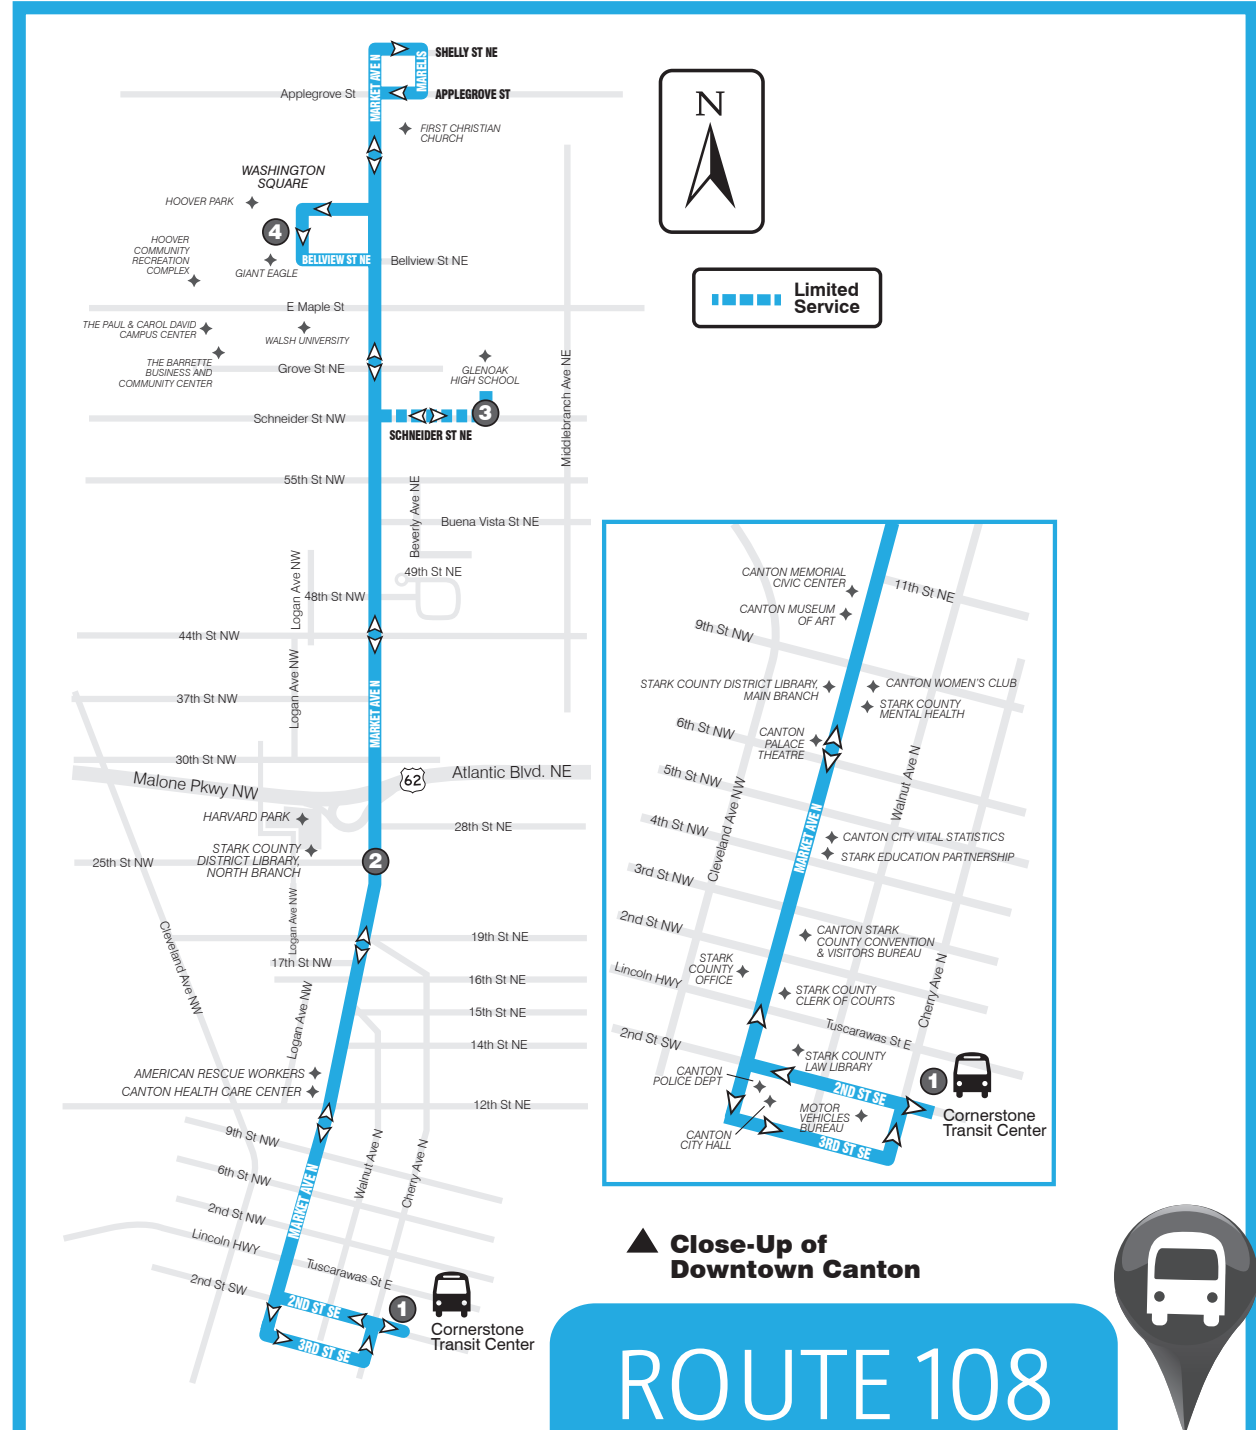

ROUTE 108: Monday thru Saturday

FROM DOWNTOWN CANTON TO WASHINGTON SQUARE

- 1
- 2
- 3

Leave Cornerstone	25th & Market Ave	Glenoak High School

5:45a	5:54a	#####
6:45a	6:54a	7:03a
7:45a	7:54a	#####
8:45a	8:54a	9:03a
9:45a	9:54a	#####
10:45a	10:54a	#####
11:45a	11:54a	#####
12:45p	12:54p	1:03p
1:45p	1:54p	#####
2:45p	2:54p	3:03p
3:45p	3:54p	#####
4:45p	4:54p	5:03p
5:45p	5:54p	#####
6:45p	6:54p	#####
7:45p	7:54p	#####
8:45p	8:54p	#####

#No Service

9: 97HJ 9BCJ 9A 69F %&h z&$&

ROUTE 108: Monday thru Saturday

FROM WASHINGTON SQUARE TO DOWNTOWN CANTON

- 4
- 2
- 1

Washington Square	25th & Market Ave	Arrive Cornerstone

6:14a	6:20a	6:40a
7:14a	7:20a	7:40a
8:14a	8:20a	8:40a
9:14a	9:20a	9:40a
10:14a	10:20a	10:40a
11:14a	11:20a	11:40a
12:14p	12:20p	12:40p
1:14p	1:20p	1:40p
2:14p	2:20p	2:40p
3:14p	3:20p	3:40p
4:14p	4:20p	4:40p
5:14p	5:20p	5:40p
6:14p	6:20p	6:40p
7:14p	7:20p	7:40p
8:14p	8:20p	8:40p
9:14p	9:20p	9:40p

www.SARTAonline.com

DOWNTOWN CANTON/WASHINGTON SQUARE