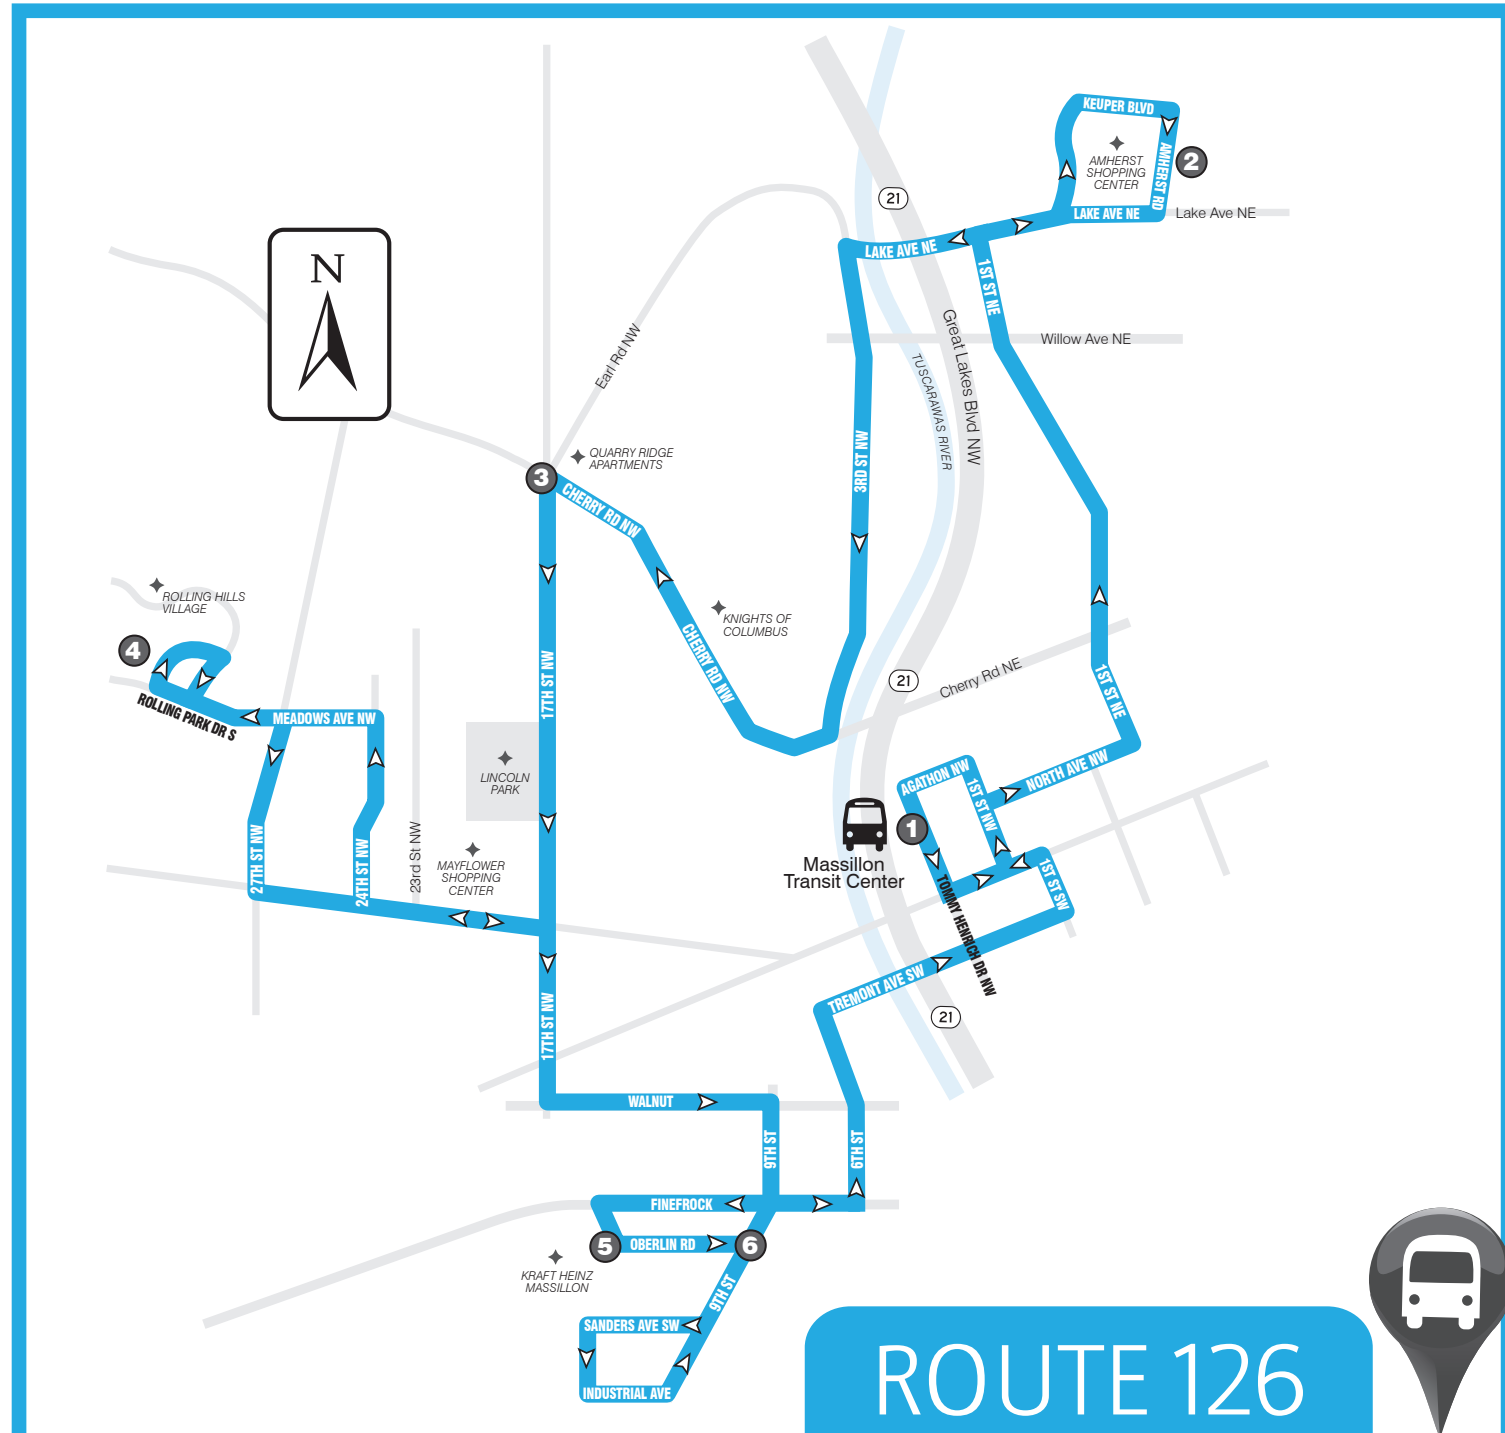

ROUTE 126: Monday thru Saturday

FROM DOWNTOWN MASSILLON TO 27TH & MEADOWS LOOP

1	2	3	4	5	6	1
Leave Massillon Transit Center	Amherst Shopping Plaza	17th St & Cherry	Rolling Hills Village	Oberlin Rd @ Heinz	9th St & Oberlin Rd	Arrive Massillon Transit Center
6:00a	6:08a	6:16a	6:21a	6:30a	6:38a	6:55a
7:00a	7:08a	7:16a	7:21a	7:30a	7:38a	7:55a
8:00a	8:08a	8:16a	8:21a	8:30a	8:38a	8:55a
9:00a	9:08a	9:16a	9:21a	9:30a	9:38a	9:55a
10:00a	10:08a	10:16a	10:21a	10:30a	10:38a	10:55a
11:00a	11:08a	11:16a	11:21a	11:30a	11:38a	11:55a
12:00p	12:08p	12:16p	12:21p	12:30p	12:38p	12:55p
1:00p	1:08p	1:16p	1:21p	1:30p	1:38p	1:55p
2:00p	2:08p	2:16p	2:21p	2:30p	2:38p	2:55p
3:00p	3:08p	3:16p	3:21p	3:30p	3:38p	3:55p
4:00p	4:08p	4:16p	4:21p	4:30p	4:38p	4:55p
5:00p	5:08p	5:16p	5:21p	5:30p	5:38p	5:55p
6:00p	6:08p	6:16p	6:21p	6:30p	6:38p	6:55p
7:00p	7:08p	7:16p	7:21p	7:30p	7:38p	7:55p
8:00p	8:08p	8:16p	8:21p	8:30p	8:38p	8:55p
9:00p	9:08p	9:16p	9:21p	9:30p	9:38p	9:55p

9: : 97HJ 9'BCJ 9A 69F %&H Ž&$&

ROUTE 126

www.SARTAonline.com

DOWNTOWN MASSILLON/27TH & MEADOWS LOOP