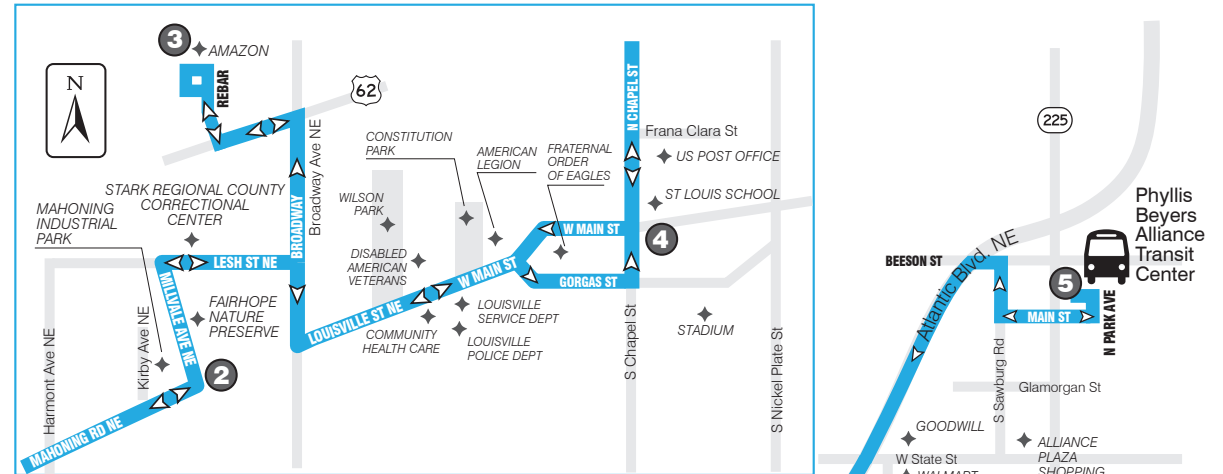

ROUTE 139: Monday thru Saturday

FROM DOWNTOWN CANTON TO ALLIANCE

1	2	3	4	5
Leave Cornerstone	Mahoning and Millvale Ave	Amazon	E Main and N Chapel	Alliance Transit Center
#####	#####	#####	#####	#####
5:45a	5:57a	6:07a	6:17a	6:40a
6:45a	6:57a	7:07a	7:17a	7:40a
7:45a	7:57a	8:07a	8:17a	8:40a
8:45a	8:57a	9:07a	9:17a	9:40a
9:45a	9:57a	10:07a	10:17a	10:40a
10:45a	10:57a	11:07a	11:17a	11:40a
11:45a	11:57a	12:07p	12:17p	12:40p
12:45p	12:57p	1:07 p	1:17p	1:40p
1:45p	1:57p	2:07p	2:17p	2:40p
2:45p	2:57p	3:07p	3:17p	3:40p
3:45p	3:57p	4:07p	4:17p	4:40p
4:45p	4:57p	5:07p	5:17p	5:40p
5:45p	5:57p	6:07p	6:17p	6:40p
6:45p	6:57p	7:07p	7:17p	7:40p
7:45p	7:57p	8:07p	8:17p	8:40p
8:45p	8:57p	9:07p	9:17p	9:40p

ROUTE 139: Monday thru Saturday

FROM ALLIANCE TO DOWNTOWN CANTON

5	4	3	2	1
Alliance Transit Center	E Main and N Chapel	Amazon	Mahoning and Millvale Ave	Cornerstone
5:45a	6:02a	6:11a	6:19a	6:40a
6:45a	7:02a	7:11a	7:19a	7:40a
7:45a	8:02a	8:11a	8:19a	8:40a
8:45a	9:02a	9:11a	9:19a	9:40a
9:45a	10:02a	11:11a	10:19a	10:40a
10:45a	11:02a	11:11a	11:19a	11:40a
11:45a	12:02p	12:11p	12:19p	12:40p
12:45p	1:02p	1:11p	1:19p	1:40p
2:45p	3:02p	3:11p	3:19p	3:40p
3:45p	4:02p	4:11p	4:19p	4:40p
4:45p	5:02p	5:11p	5:19p	5:40p
5:45p	6:02p	6:11p	6:19p	6:40p
6:45p	7:02p	7:11p	7:19p	7:40p
7:45p	8:02p	8:11p	8:19p	8:40p
8:45p	9:02p	9:11p	9:19p	9:40p

9: : 97HJ 9BCJ 9A 69F %&h ž&$&

#No Service

Close-Up of Louisville