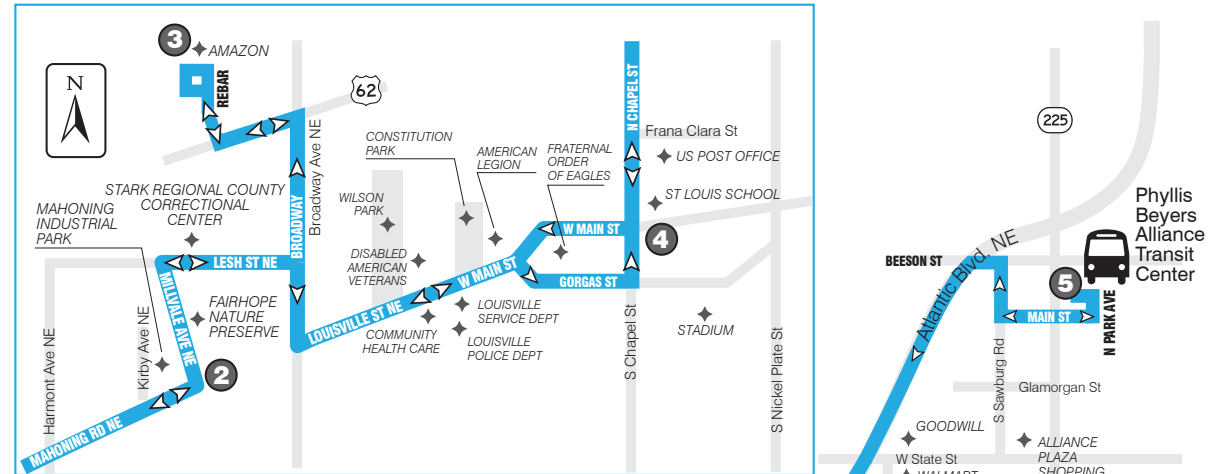

TRAVEL TRAINING

LEARN HOW TO...

- » Use SARTA's fixed route service
- » Read schedules and plan a trip
- » Pay fares and purchase tickets and passes

Call 1-855-887-2782

[ROUTE 139] POINTS OF INTEREST

- » Amazon
- » Downtown Canton
- » Downtown Louisville
- » JRC Center
- » Madge Youtz Branch Library
- » Stark Regional County Correctional Center (SRCCC)
- » William Hunter Center

www.SARTAonline.com

330-477-2782

Download SARTA's PinPoint app for real-time information on your route!

ROUTE 139: Monday thru Saturday

FROM DOWNTOWN CANTON TO ALLIANCE

1	2	3	4	5
Leave Cornerstone	Mahoning and Millvale Ave	Amazon	E Main and N Chapel	Alliance Transit Center
#####	#####	#####	#####	#####
5:45a	5:57a	6:07a	6:17a	6:40a
6:45a	6:57a	7:07a	7:17a	7:40a
7:45a	7:57a	8:07a	8:17a	8:40a
8:45a	8:57a	9:07a	9:17a	9:40a
9:45a	9:57a	10:07a	10:17a	10:40a
10:45a	10:57a	11:07a	11:17a	11:40a
11:45a	11:57a	12:07p	12:17p	12:40p
12:45p	12:57p	1:07 p	1:17p	1:40p
1:45p	1:57p	2:07p	2:17p	2:40p
2:45p	2:57p	3:07p	3:17p	3:40p
3:45p	3:57p	4:07p	4:17p	4:40p
4:45p	4:57p	5:07p	5:17p	5:40p
5:45p	5:57p	6:07p	6:17p	6:40p
6:45p	6:57p	7:07p	7:17p	7:40p
7:45p	7:57p	8:07p	8:17p	8:40p
8:45p	8:57p	9:07p	9:17p	9:40p

#No Service

ROUTE 139: Monday thru Saturday

FROM ALLIANCE TO DOWNTOWN CANTON

5	4	3	2	1
Alliance Transit Center	E Main and N Chapel	Amazon	Mahoning and Millvale Ave	Cornerstone
5:45a	6:02a	6:11a	6:19a	6:40a
6:45a	7:02a	7:11a	7:19a	7:40a
7:45a	8:02a	8:11a	8:19a	8:40a
8:45a	9:02a	9:11a	9:19a	9:40a
9:45a	10:02a	10:11a	10:19a	10:40a
10:45a	11:02a	11:11a	11:19a	11:40a
11:45a	12:02p	12:11p	12:19p	12:40p
12:45p	1:02p	1:11p	1:19p	1:40p
1:45p	2:02p	2:11p	2:19p	2:40p
2:45p	3:02p	3:11p	3:19p	3:40p
3:45p	4:02p	4:11p	4:19p	4:40p
4:45p	5:02p	5:11p	5:19p	5:40p
5:45p	6:02p	6:11p	6:19p	6:40p
6:45p	7:02p	7:11p	7:19p	7:40p
7:45p	8:02p	8:11p	8:19p	8:40p
8:45p	9:02p	9:11p	9:19p	9:40p
#####	#####	#####	#####	#####

Close-Up of Louisville

ROUTE 139

www.SARTAonline.com

DOWNTOWN CANTON/LOUISVILLE/ALLIANCE