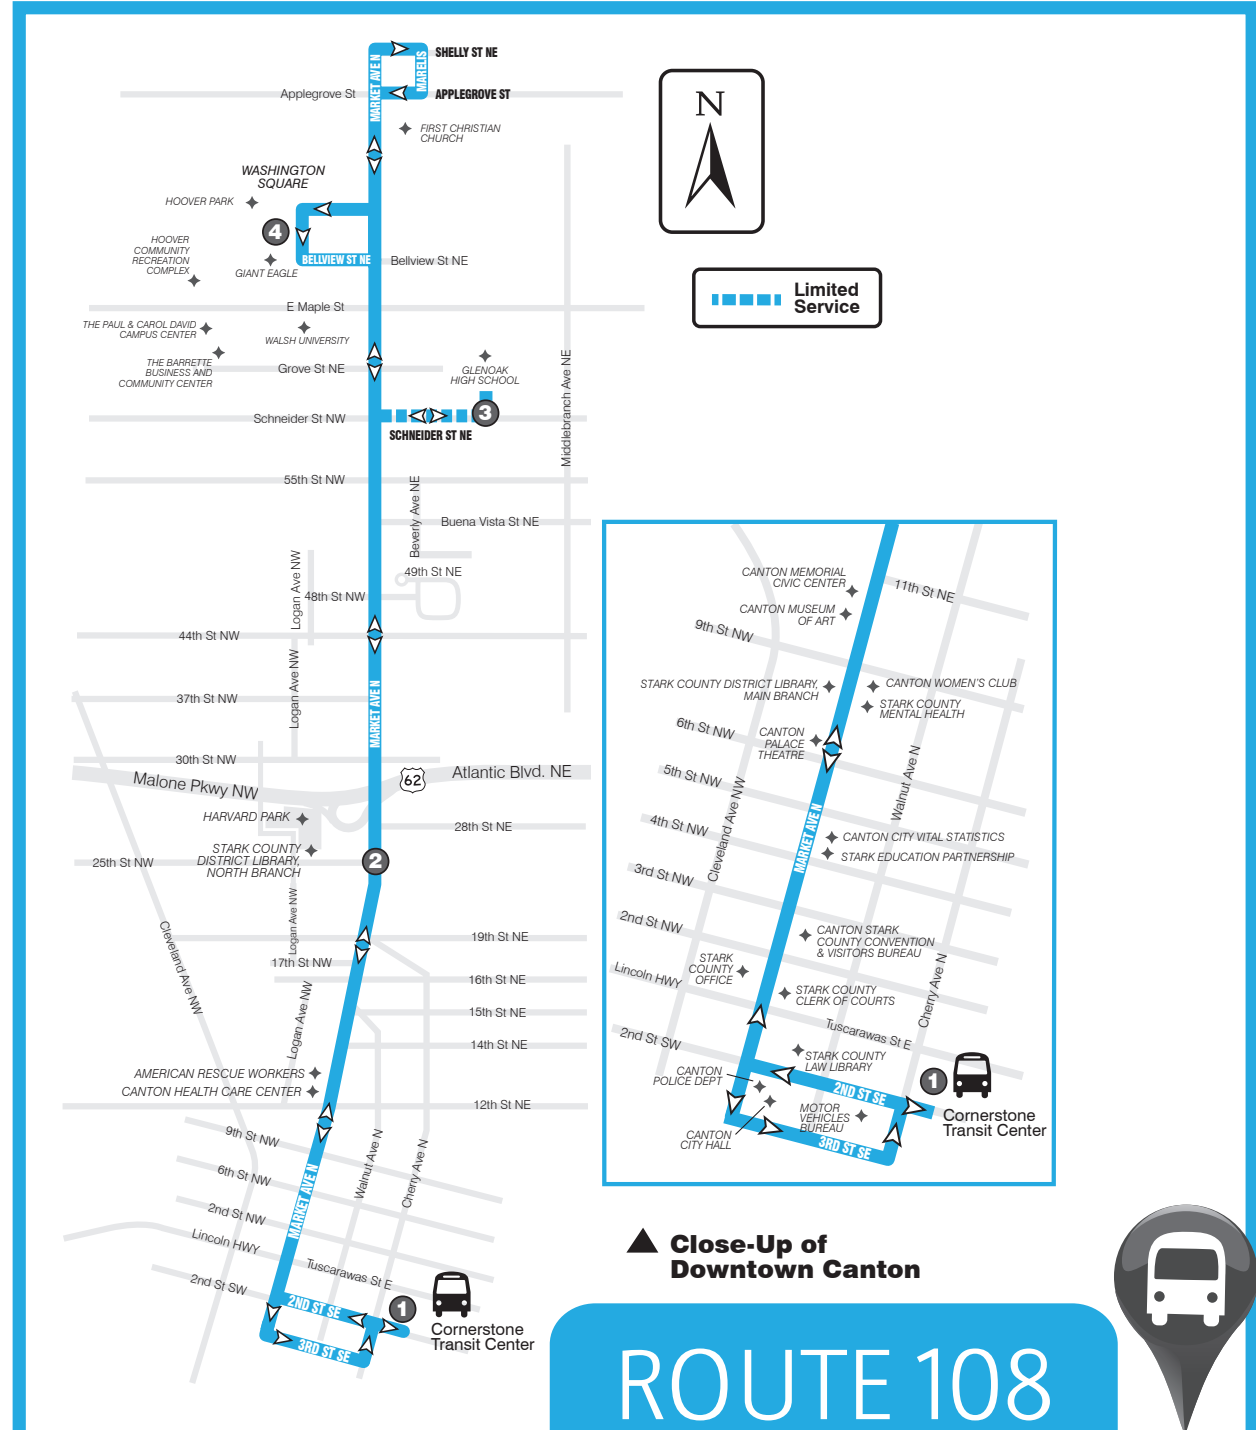

SARTA PinPoint allows you to locate your bus' arrival time in real time...

TEXT

"PP" plus the "Stop ID" to 321123 (ex. PP1234).

CALL

Call 330-477-2782 and input a stop ID number to receive info about departure and arrival times.

www.SARTAonline.com

330-477-2782

Download SARTA's PinPoint app for real-time information on your route!

ROUTE 108: Monday thru Saturday

FROM DOWNTOWN CANTON TO WASHINGTON SQUARE

- 1
- 2
- 3

Leave Cornerstone	25th & Market Ave	Glenoak High School
----------------------	----------------------	------------------------

#No Service

ROUTE 108: Monday thru Saturday

FROM WASHINGTON SQUARE TO DOWNTOWN CANTON

- 4
- 2
- 1

Washington Square	25th & Market Ave	Arrive Cornerstone
----------------------	----------------------	-----------------------

6:14a	6:20a	6:40a
7:14a	7:20a	7:40a
8:14a	8:20a	8:40a
9:14a	9:20a	9:40a
10:14a	10:20a	10:40a
11:14a	11:20a	11:40a
12:14p	12:20p	12:40p
1:14p	1:20p	1:40p
2:14p	2:20p	2:40p
3:14p	3:20p	3:40p
4:14p	4:20p	4:40p
5:14p	5:20p	5:40p
6:14p	6:20p	6:40p
7:14p	7:20p	7:40p
8:14p	8:20p	8:40p
9:14p	9:20p	9:40p