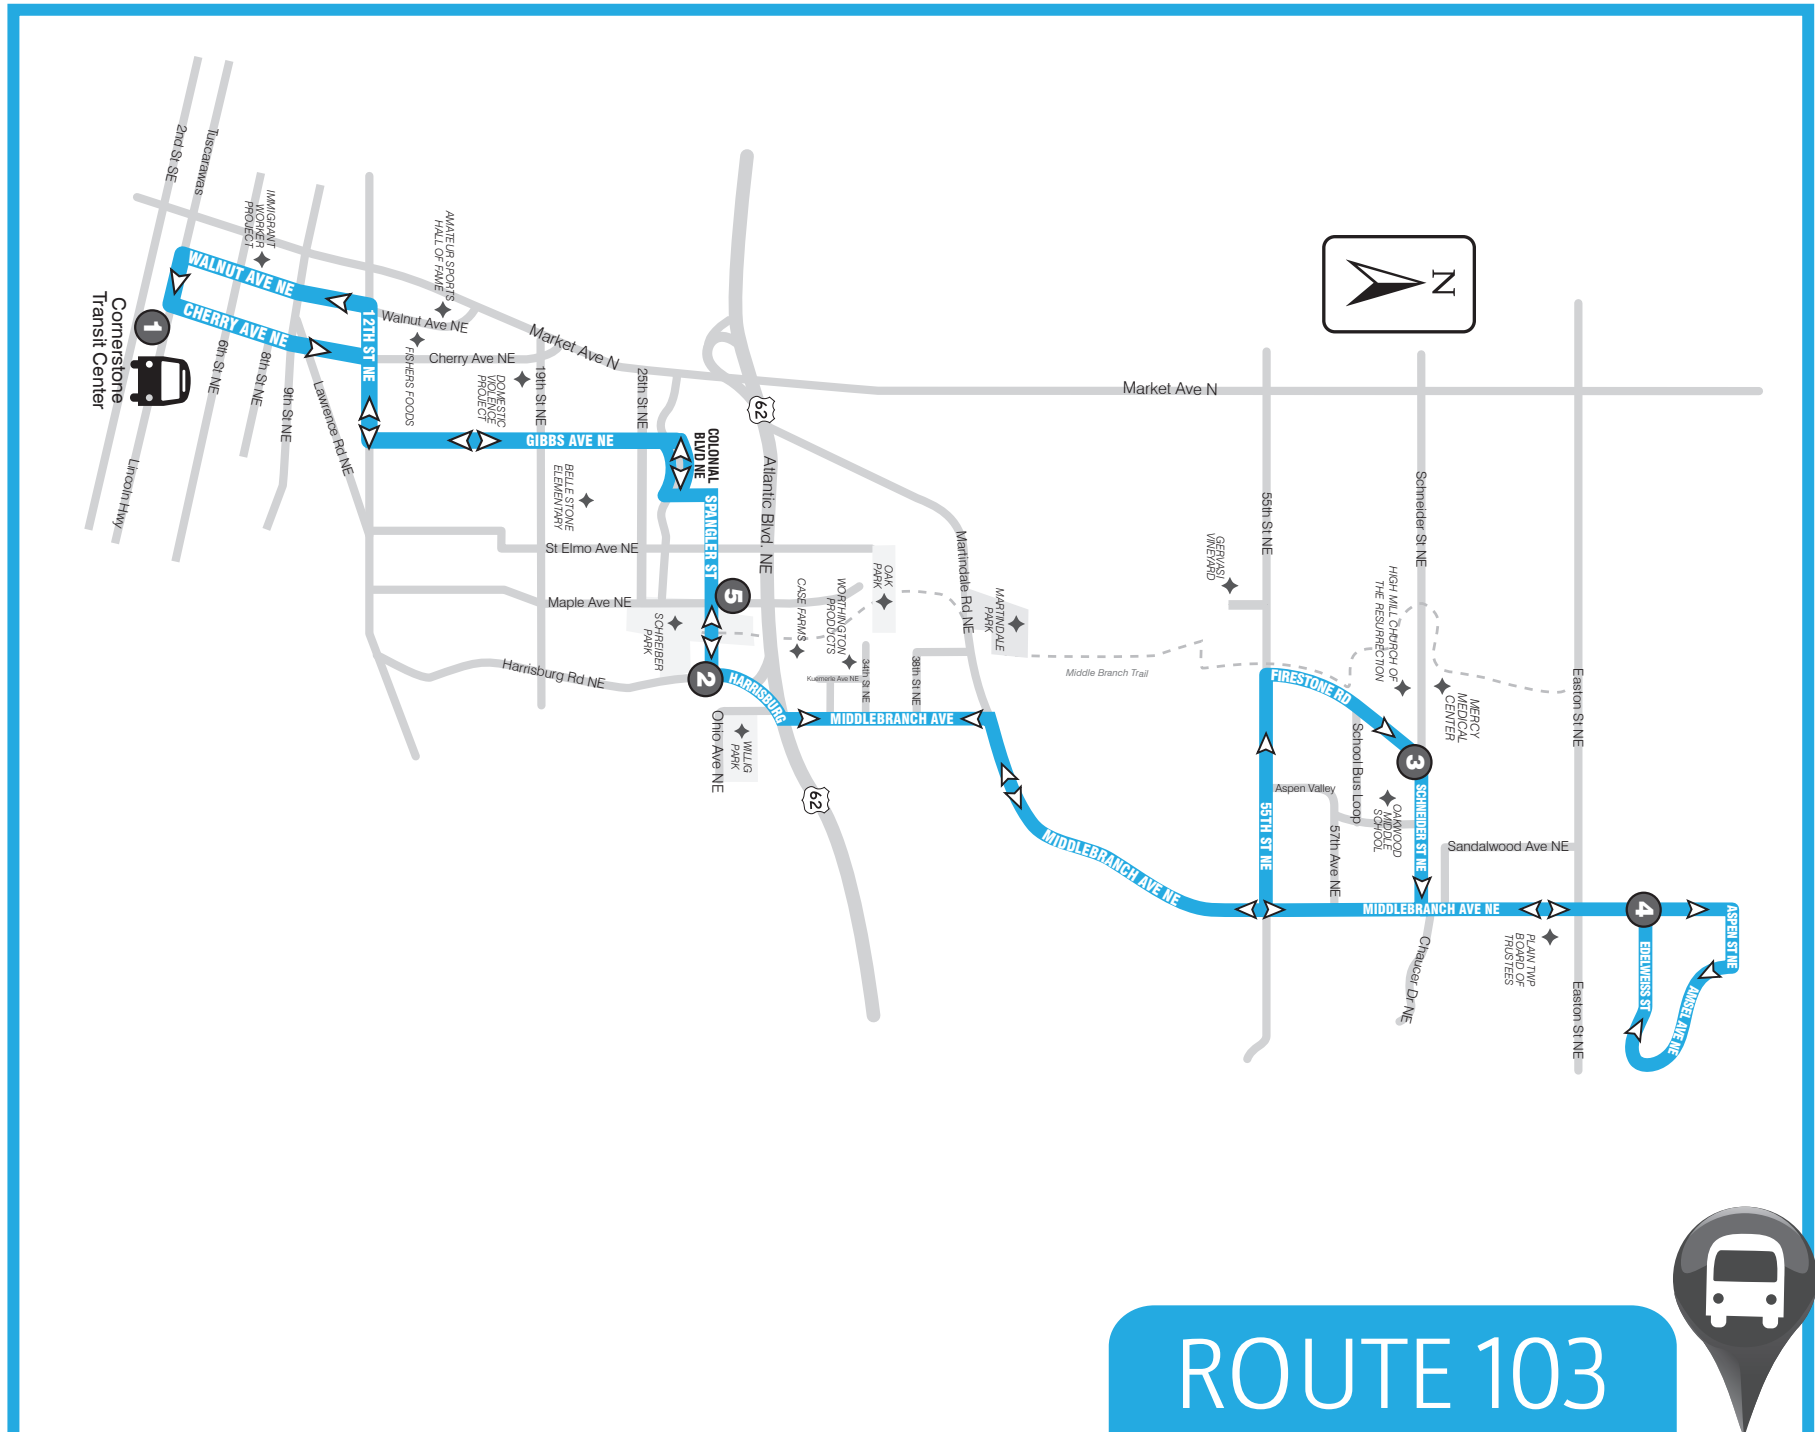

SARTA PinPoint allows you to locate your bus' arrival time in real time...

TEXT

"PP" plus the "Stop ID" to 321123 (ex. PP1234).

CALL

Call 330-477-2782 and input a stop ID number to receive info about departure and arrival times.

TRAVEL TRAINING

LEARN HOW TO...

- » Use SARTA's fixed route service
- » Read schedules and plan a trip
- » Pay fares and purchase tickets and passes

Call 1-855-887-2782

[ROUTE 103] POINTS OF INTEREST

- » Gervasi Vineyard
- » Gibbs School
- » Mercy Health Center of Plain
- » Oakwood Middle School
- » Oakwood Square
- » Stark County Library-Plain
- » U.S. Post Office

www.SARTAonline.com

330-477-2782

Download SARTA's PinPoint app for real-time information on your route!

ROUTE 103: Monday thru Saturday

FROM DOWNTOWN CANTON TO PLAIN TOWNSHIP

1	2	3	4	5	1
Leave Canton Cornerstone Transit Center	Spangler & Harrisburg	Firestone & Schneider	Edelweiss & Middlebranch	Spangler & Maple Ave	Arrive Canton Cornerstone Transit Center
5:45a	5:55a	6:04a	6:09a	6:20a	6:40a
6:45a	6:55a	7:04a	7:09a	7:20a	7:40a
7:45a	7:55a	8:04a	8:09a	8:20a	8:40a
8:45a	8:55a	9:04a	9:09a	9:20a	9:40a
9:45a	9:55a	10:04a	10:09a	10:20a	10:40a
10:45a	10:55a	11:04a	11:09a	11:20a	11:40a
11:45a	11:55a	12:04p	12:09p	12:20p	12:40p
12:45p	12:55p	1:04p	1:09p	1:20p	1:40p
1:45p	1:55p	2:04p	2:09p	2:20p	2:40p
2:45p	2:55p	3:04p	3:09p	3:20p	3:40p
3:45p	3:55p	4:04p	4:09p	4:20p	4:40p
4:45p	4:55p	5:04p	5:09p	5:20p	5:40p
5:45p	5:55p	6:04p	6:09p	6:20p	6:40p
6:45p	6:55p	7:04p	7:09p	7:20p	7:40p
7:45p	7:55p	8:04p	8:09p	8:20p	8:40p
8:45p	8:55p	9:04p	9:09p	9:20p	9:40p

ROUTE 103

www.SARTAonline.com

DOWNTOWN CANTON/PLAIN TOWNSHIP