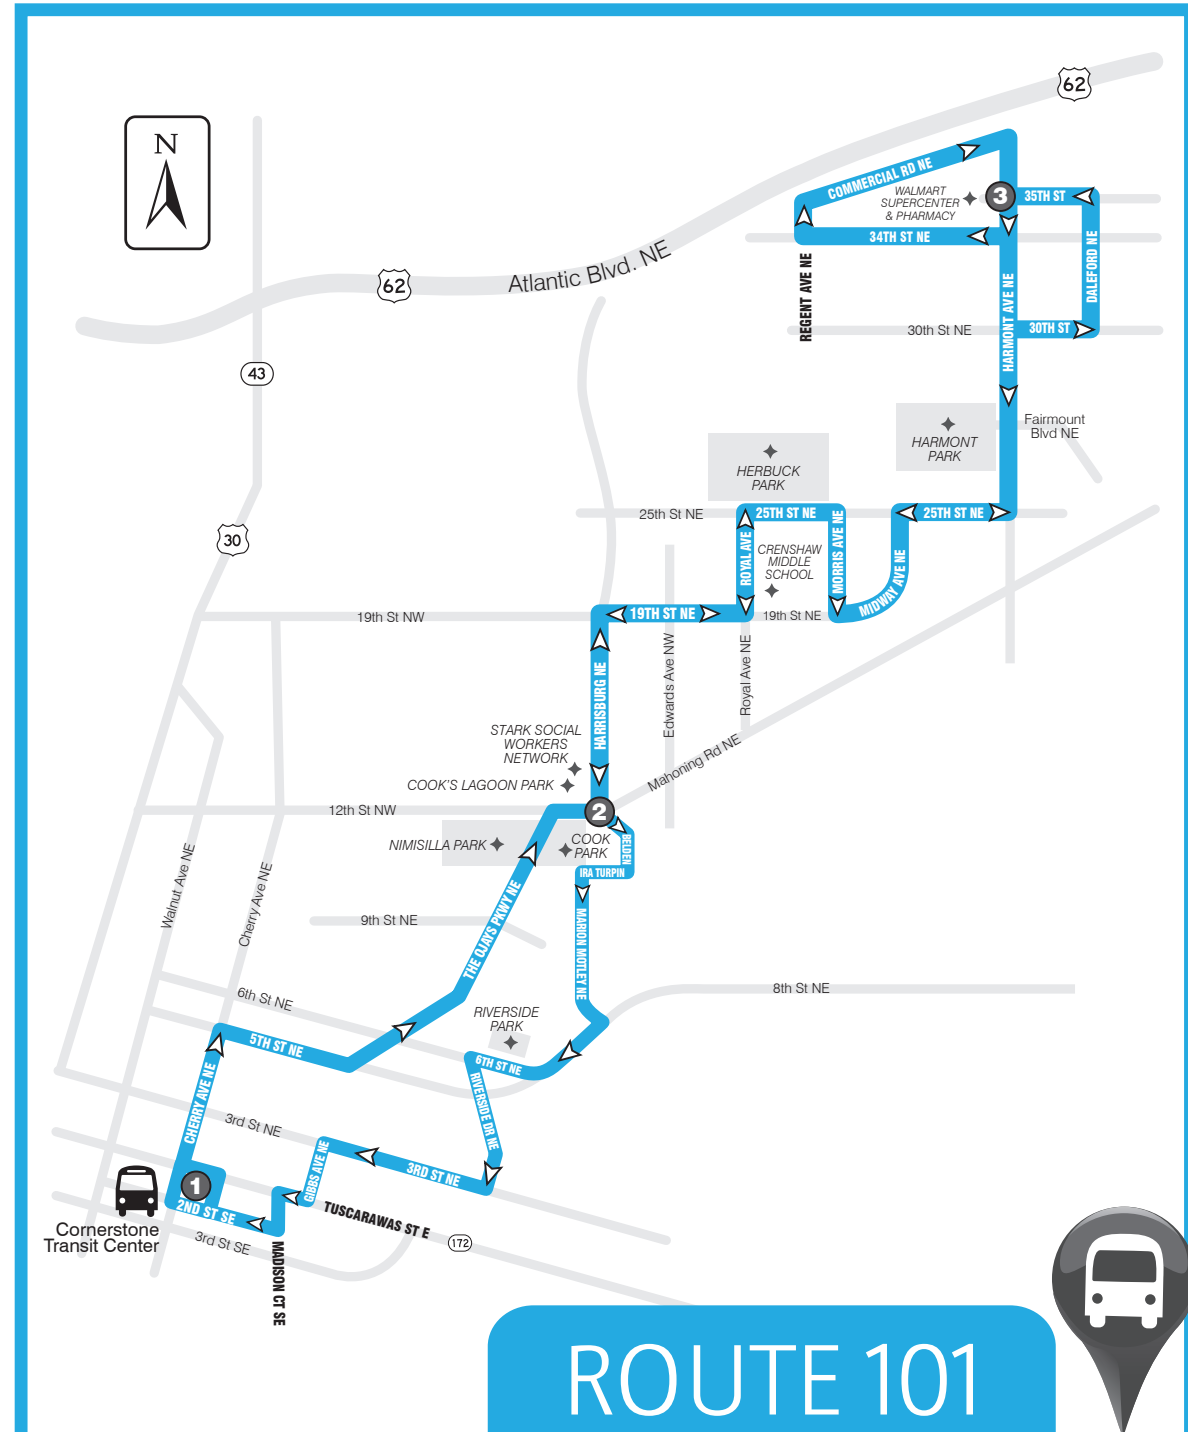

SARTA PinPoint allows you to locate your bus' arrival time in real time...

TEXT

"PP" plus the "Stop ID" to 321123 (ex. PP1234).

CALL

Call 330-477-2782 and input a stop ID number to receive info about departure and arrival times.

www.SARTAonline.com

330-477-2782

Download SARTA's PinPoint app for real-time information on your route!

ROUTE 101: Monday thru Saturday

FROM DOWNTOWN CANTON TO RTE 62

1	2	3
Leave Canton Cornerstone Transit Center	Mahoning & Harrisburg	Walmart, 35th & Harmont
5:45a	5:51a	6:12a
6:45a	6:51a	7:12a
7:45a	7:51a	8:12a
8:45a	8:51a	9:12a
9:45a	9:51a	10:12
10:45a	10:51a	11:12a
11:45a	11:51a	12:12p
12:45p	12:51p	1:12p
1:45p	1:51p	2:12p
2:45p	2:51p	3:12p
3:45p	3:51p	4:12p
4:45p	4:51p	5:12p
5:45p	5:51p	6:12p
6:45p	6:51p	7:12p
7:45p	7:51p	8:12p
8:45p	8:51p	9:12p

ROUTE 101: Monday thru Saturday

FROM RTE 62 TO DOWNTOWN CANTON

3	2	1
Walmart, 35th & Harmont	Harrisburg & Mahoning	Arrive Canton Cornerstone Transit Center
6:12a	6:22a	6:40a
7:12a	7:22a	7:40a
8:12a	8:22a	8:40a
9:12a	9:22a	9:40a
10:12a	10:22a	10:40a
11:12a	11:22a	11:40a
12:12p	12:22p	12:40p
1:12p	1:22p	1:40p
2:12p	2:22p	2:40p
3:12p	3:22p	3:40p
4:12p	4:22p	4:40p
5:12p	5:22p	5:40p
6:12p	6:22p	6:40p
7:12p	7:22p	7:40p
8:12p	8:22p	8:40p
9:12p	9:22p	9:40p