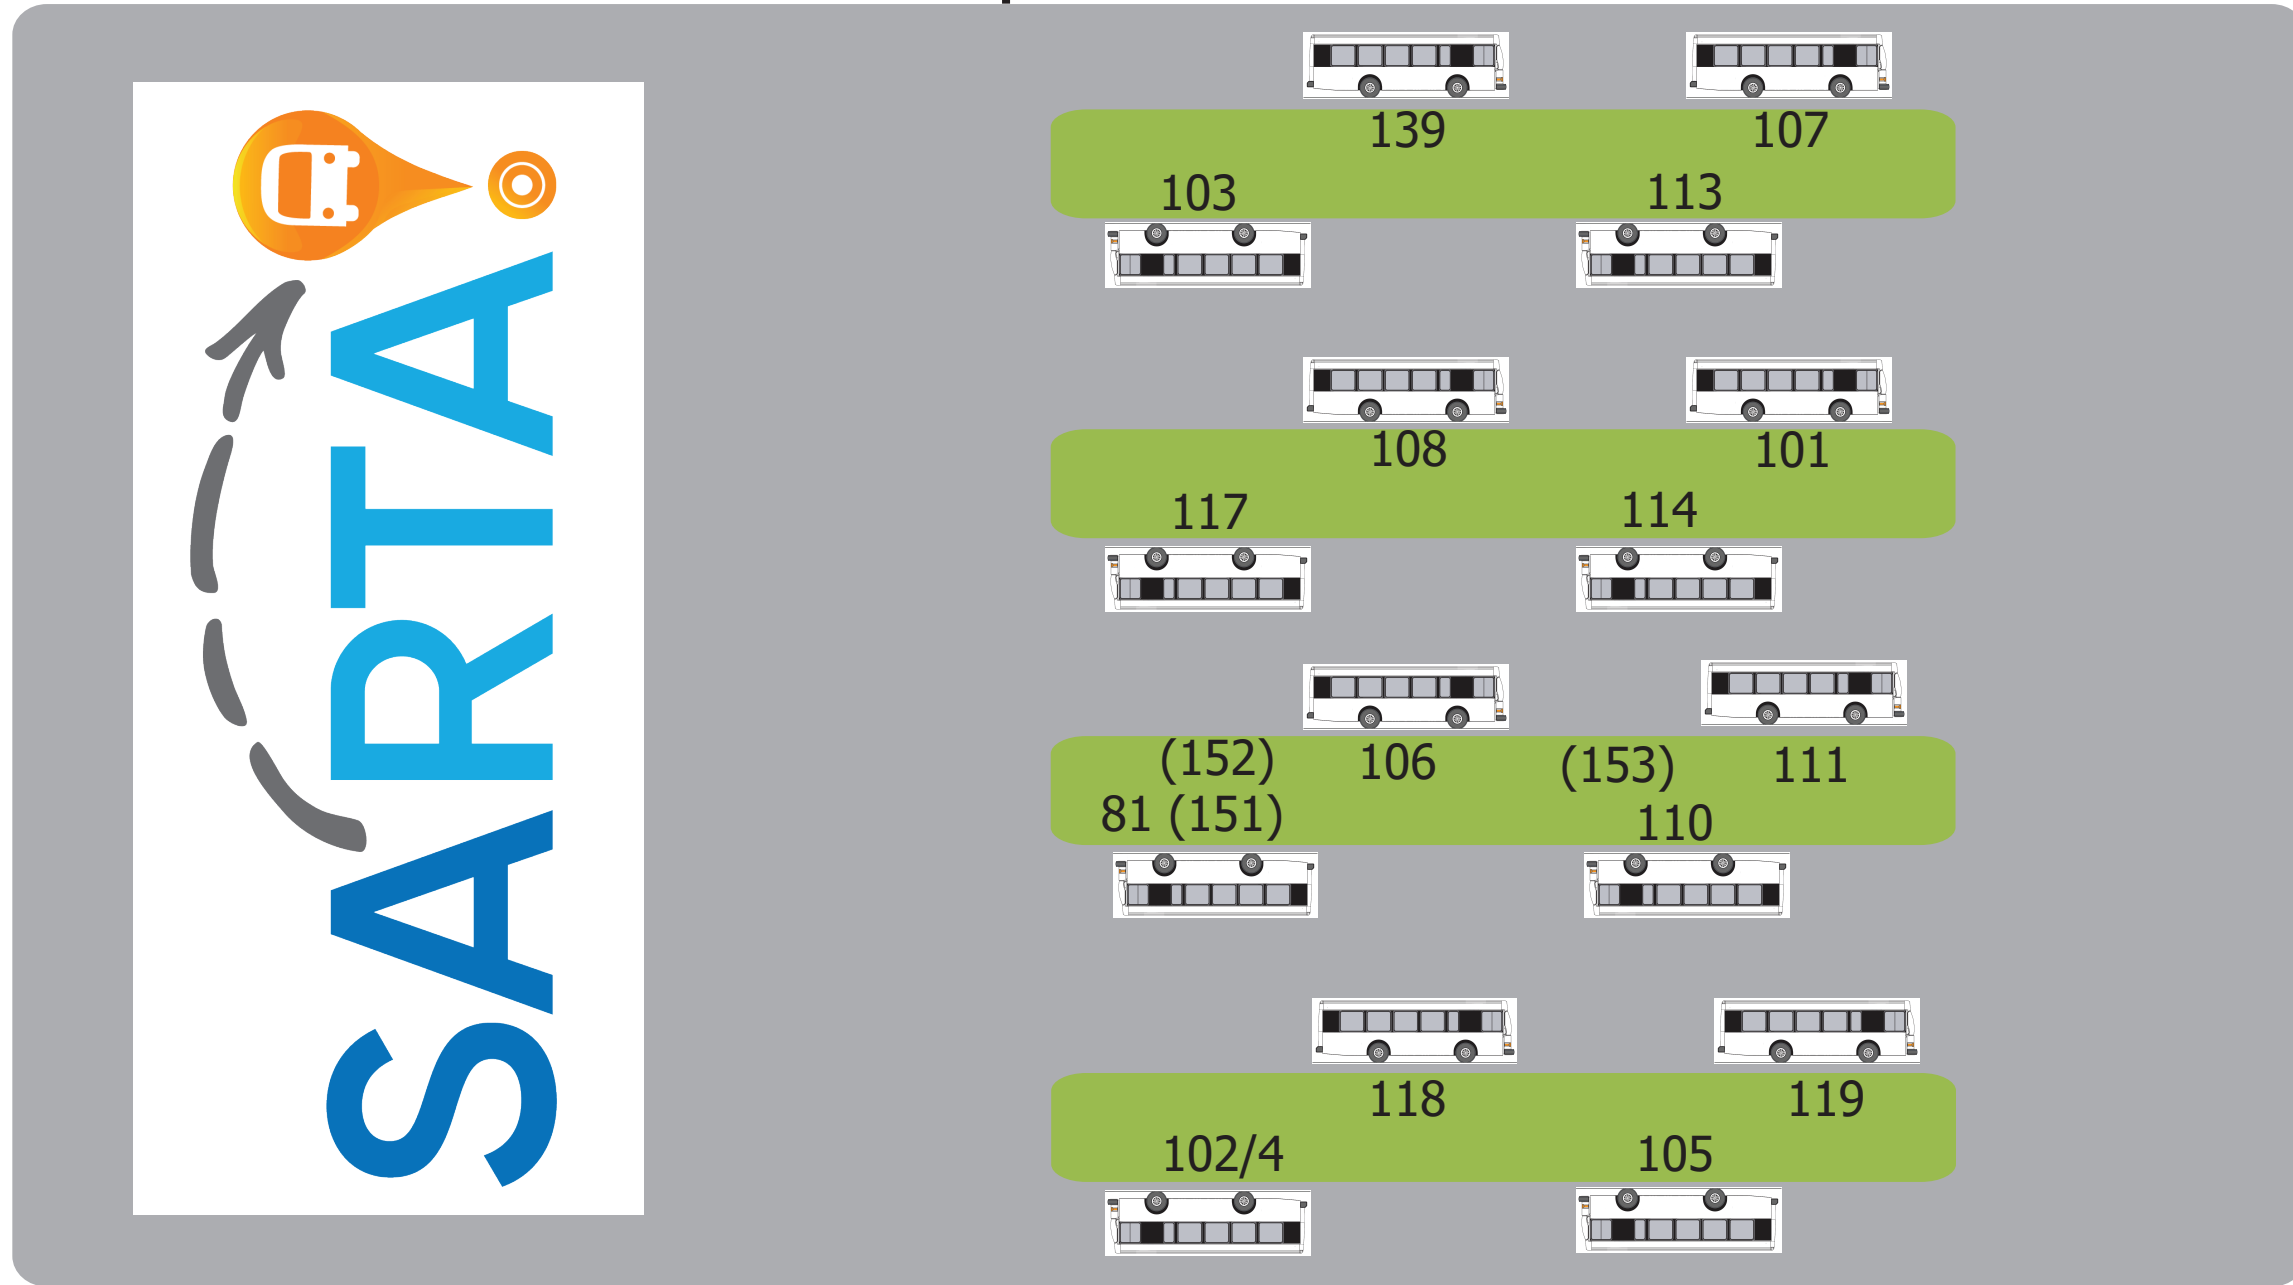

# Cornerstone Transit Center Bus Diagram

Tuscarawas Street E

Exit 2

Cherry Avenue

Exit 1

Exit 3

2nd Street SE

\*\*Diagram is not to scale. Updated bus line up as of 10.18.2021