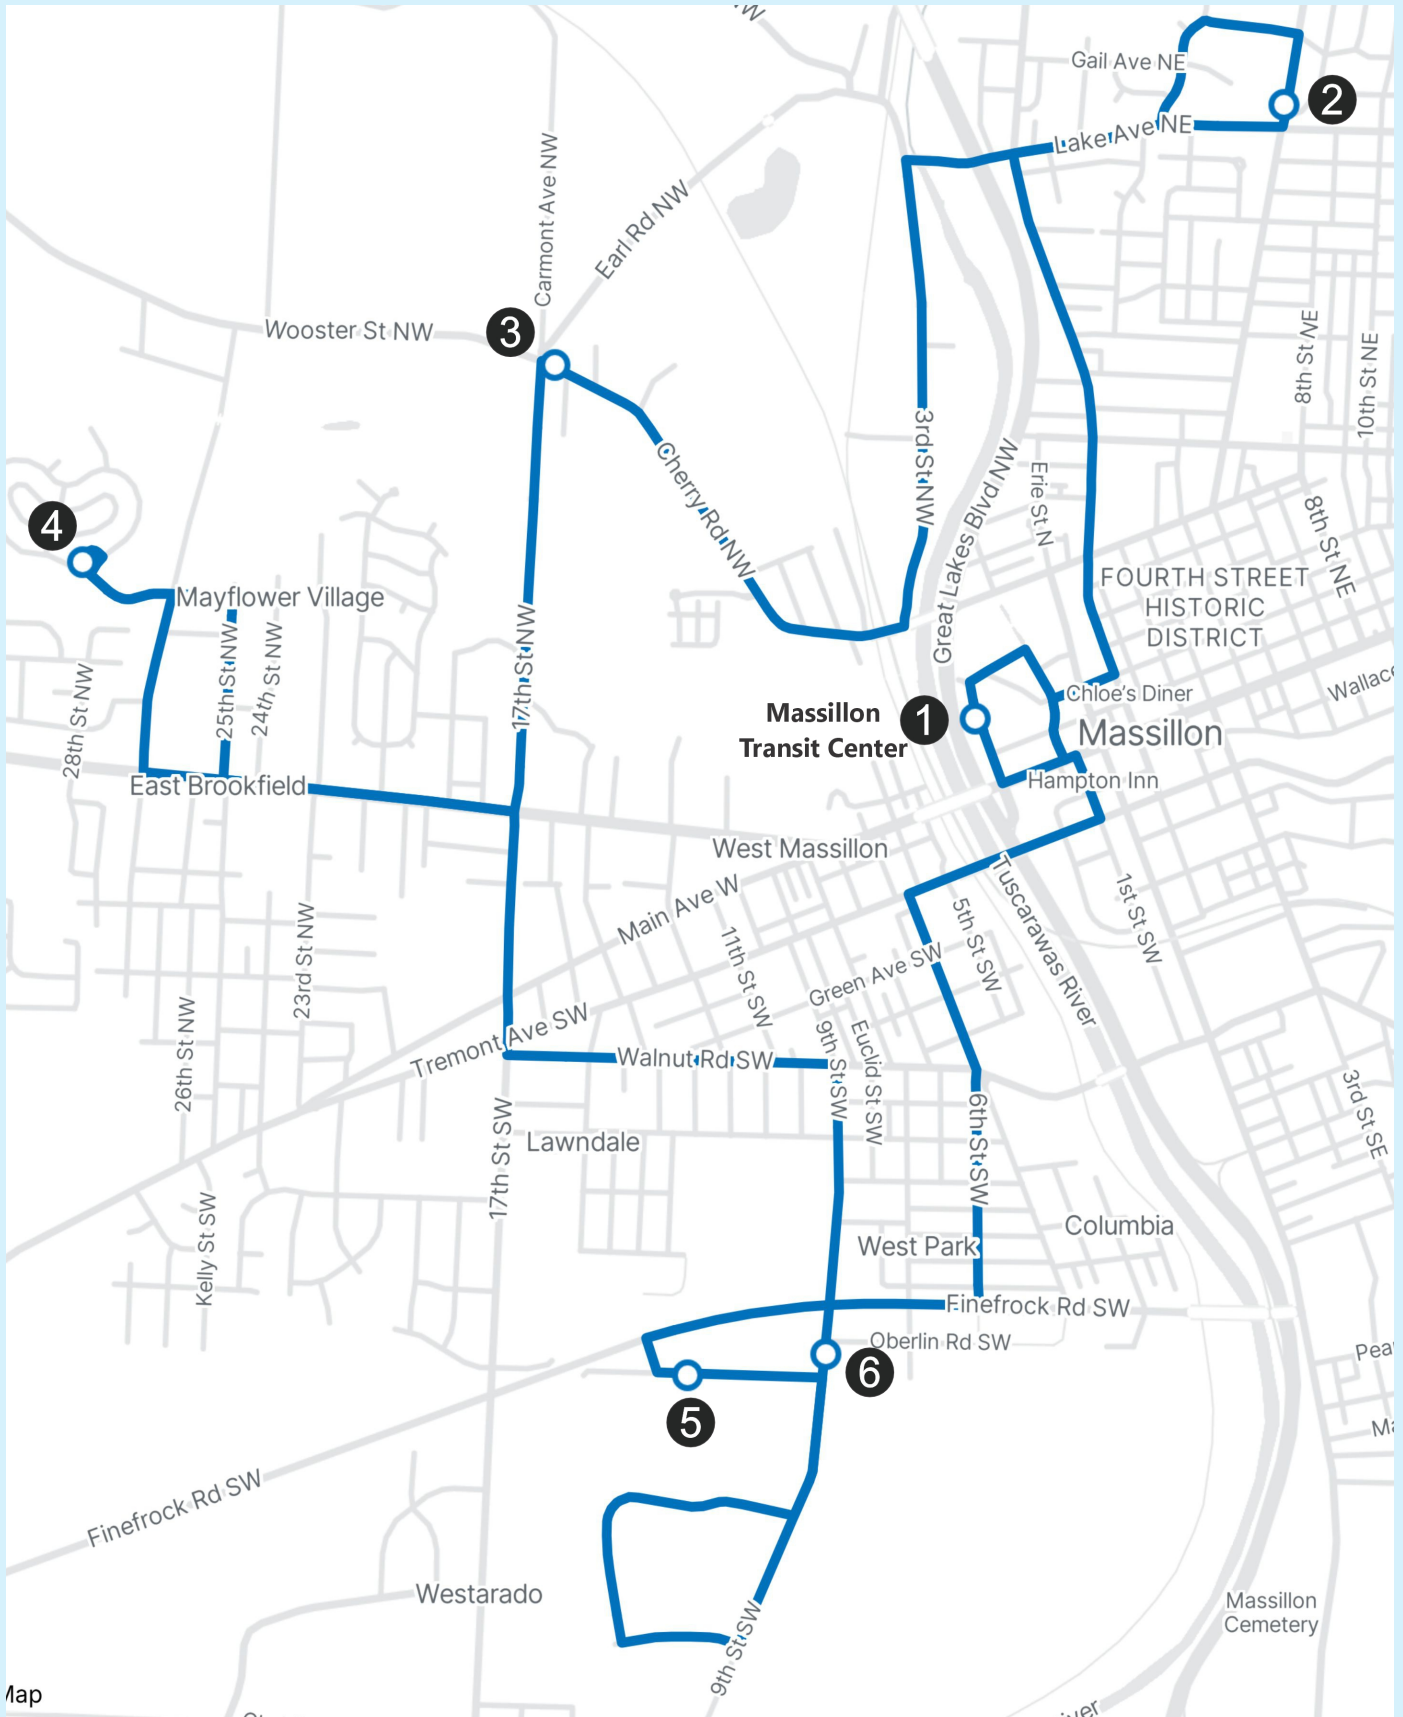

ROUTE 126

Monday - Saturday

1

2

3

4

5

6

1

Leave
Massillon TC

Amherst &
Lake

17th St. &
Cherry

Rolling Hills
Village

Oberlin Rd.
@ Heinz

9th St. &
Oberlin Rd.

Arrive
Massillon TC

FROM Downtown Mass. TO 27th and Meadows Loop

6:00a	6:08a	6:14a	6:20a	6:29a	6:34a	6:55a
7:00a	7:08a	7:14a	7:20a	7:29a	7:34a	7:55a
8:00a	8:08a	8:14a	8:20a	8:29a	8:34a	8:55a
9:00a	9:08a	9:14a	9:20a	9:9a	9:34a	9:55a
10:00a	10:08a	10:14a	10:20a	10:29a	10:34a	10:55a
11:00a	11:08a	11:14a	11:20a	11:9a	11:34a	11:55a
12:00p	12:08p	12:14p	12:20p	12:9p	12:34p	12:55p
1:00p	1:08p	1:14p	1:20p	1:29p	1:34p	1:55p
2:00p	2:08p	2:14p	2:20p	2:29p	2:34p	2:55p
3:00p	3:08p	3:14p	3:20p	3:29p	3:34p	3:55p
4:00p	4:08p	4:14p	4:20p	4:29p	4:34p	4:55p
5:00p	5:08p	5:14p	5:20p	5:29p	5:34p	5:55p
6:00p	6:08p	6:14p	6:20p	6:29p	6:34p	6:55p
7:00p	7:08p	7:14p	7:20p	7:29p	7:34p	7:55p
8:00p	8:08p	8:14p	8:20p	8:29p	8:34p	8:55p

ROUTE 126

Monday - Saturday

Map