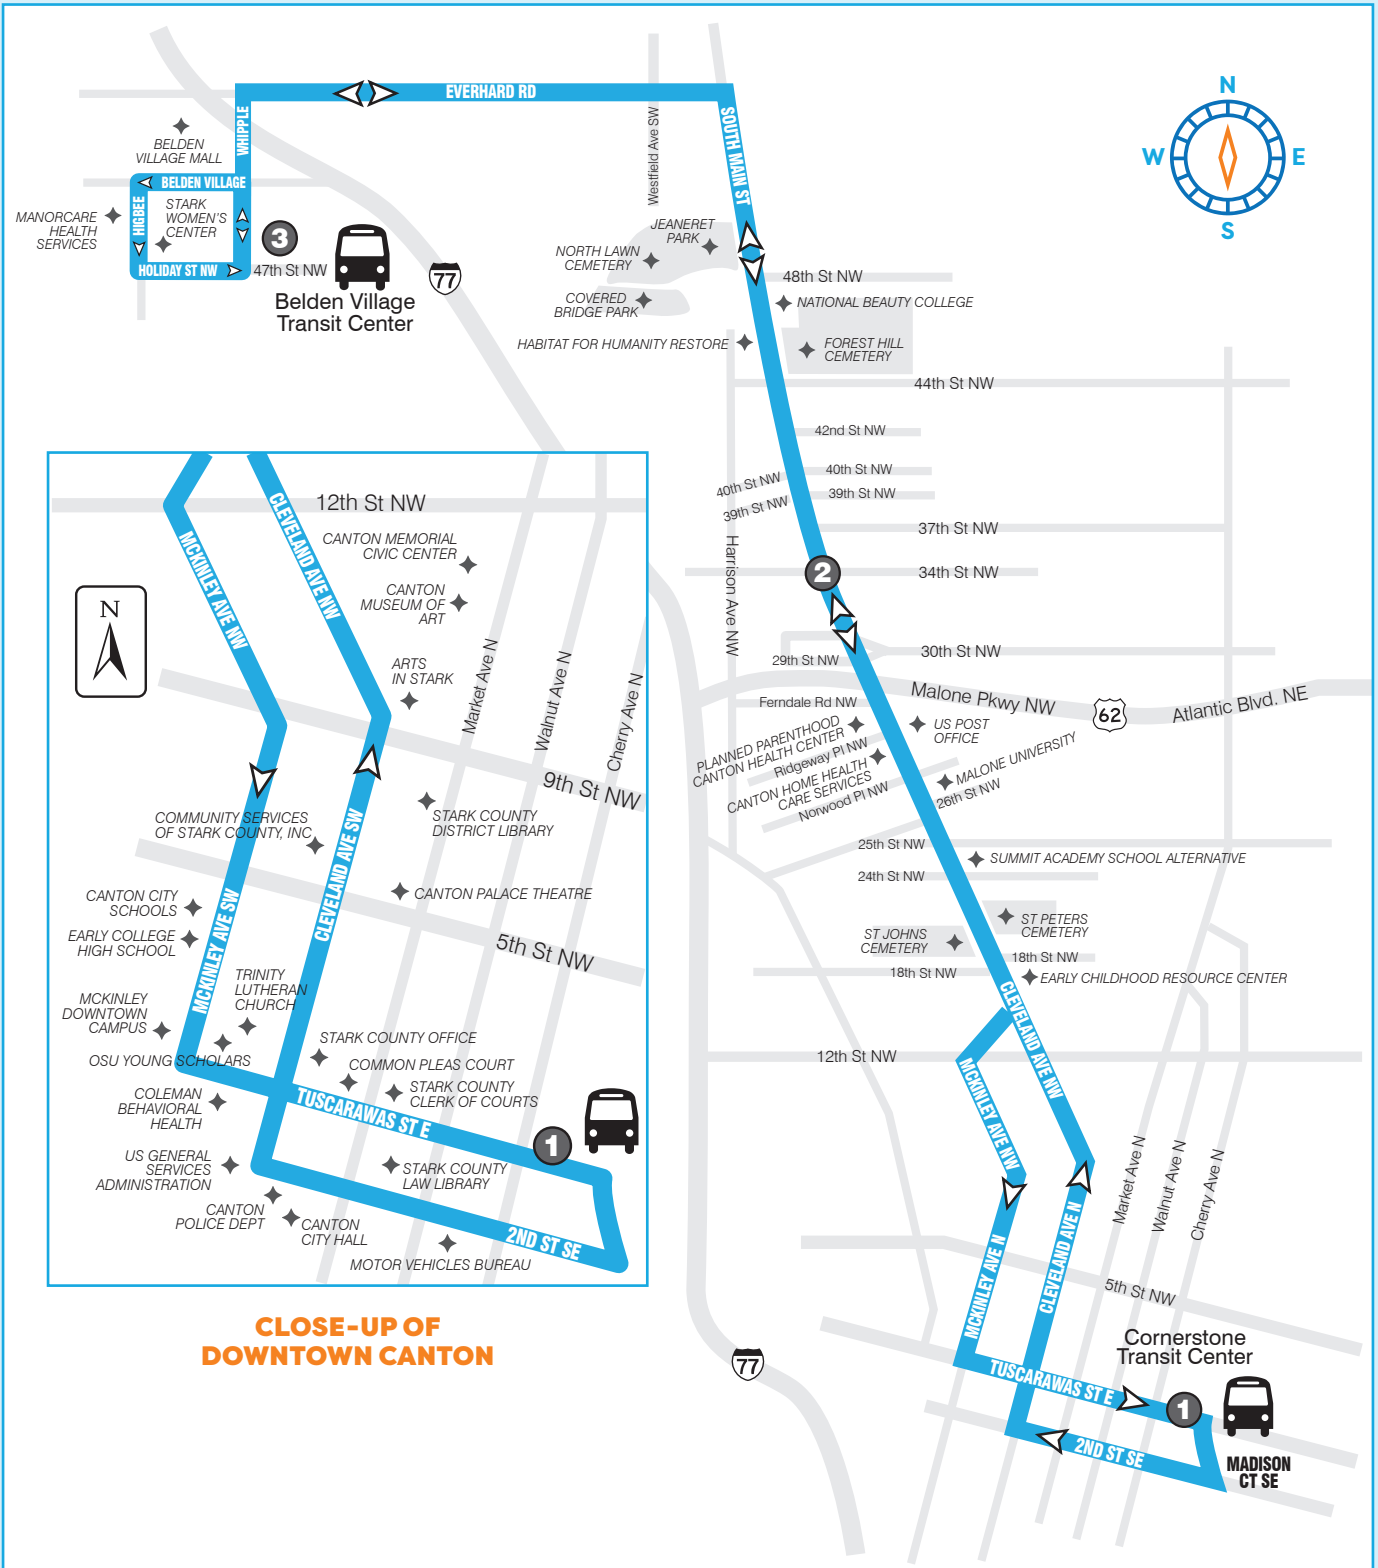

Effective February 2026

SCHEDULE & MAP

Downtown Canton/Belden Village
Monday - Saturday

POINTS OF INTEREST

- » Belden Village Area & Mall
- » Canton City Schools
- » Canton City Offices
- » Downtown Canton
- » Malone University
- » Stark County District Library (Main Branch)
- » McKinley Downtown Campus
- » U.S. Post Office (Main)

ROUTE 105

Monday - Saturday

1

2

3

3

2

1

Cornerstone
Transit Center

34th &
Cleveland

Belden Village
Transit Center

Belden Village
Transit Center

34th &
Cleveland

Cornerstone
Transit Center

	1	2	3		3	2	1
	Cornerstone Transit Center	34th & Cleveland	Belden Village Transit Center		Belden Village Transit Center	34th & Cleveland	Cornerstone Transit Center
FROM Downtown Canton TO Belden Village	5:45a	5:55a	6:10a	FROM Belden Village TO Downtown Canton	6:10a	6:18a	6:40a
	6:45a	6:55a	7:10a		7:10a	7:18a	7:40a
	7:45a	7:55a	8:10a		8:10a	8:18a	8:40a
	8:45a	8:55a	9:10a		9:10a	9:18a	9:40a
	9:45a	9:55a	10:10a		10:10a	10:18a	10:40a
	10:15a	10:25a	10:40a		10:40a	10:48a	11:10a
	10:45a	10:55a	11:10a		11:10a	11:18p	11:40p
	11:15a	11:25a	11:40a		11:40a	11:48p	12:10p
	11:45a	11:55a	12:10p		12:10p	12:18p	12:40p
	12:15p	12:25p	12:40p		12:40p	12:48p	1:10p
	12:45p	12:55p	1:10p		1:10p	1:18p	1:40p
	1:15p	1:25p	1:40p		1:40p	1:48p	2:10p
	1:45p	1:55p	2:10p		2:10p	2:18p	2:40p
	2:15p	2:25p	2:40p		2:40p	2:48p	3:10p
	2:45p	2:55p	3:10p		3:10p	3:18p	3:40p
	3:15p	3:25p	3:40p		3:40p	3:48p	4:10p
	3:45p	3:55p	4:10p		4:10p	4:18p	4:40p
	4:15p	4:25p	4:40p		4:40p	4:48p	5:10p
	4:45p	4:55p	5:10p		5:10p	5:18p	5:40p
	5:15p	5:25p	5:40p		*****	*****	*****
5:45p	5:55p	6:10p	6:10p	6:18p	6:40p		
6:45p	6:55p	7:10p	7:10p	7:18p	7:40p		
7:45p	7:55p	8:10p	8:10p	8:18p	8:40p		
8:45p	8:55p	9:10p	9:10	9:18p	9:40p		

ROUTE 105

Monday - Saturday

CLOSE-UP OF DOWNTOWN CANTON