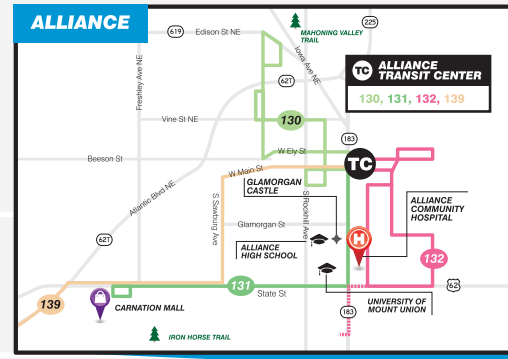

SARTA TRANSIT CENTERS

PHONE: 330 47-SARTA (72782)

CORNERSTONE TRANSIT CENTER

BELDEN VILLAGE TRANSIT CENTER

MASSILLON TRANSIT CENTER

ALLIANCE TRANSIT CENTER

10 Prospect St. (at S. Union) • Alliance, OH 44601
M-F 9:00 am-5:30 pm (lobby), 9:15 am-5:15 pm (window)
Routes: 130, 131, 132, 139

LEGEND

1. **TC** TRANSIT CENTER
   - **◆** POINT OF INTEREST
   - **—** BUS ROUTE
   - **- - -** LIMITED SERVICE BUS ROUTE
   - **⋯** LATE NIGHT LOOP
   - **🚑** URGENT CARE
   - **H** HOSPITAL
   - **🛒** SHOPPING
   - **🎓** HIGH SCHOOL, COLLEGE, UNIVERSITY
   - **122** STATE HIGHWAY
   - **30** U.S. HIGHWAY
   - **77** INTERSTATE HIGHWAY
   - **🚲** BikeSmart
   - **🌳** CANTON
2. BikeSmart is a bike share network for Stark County. All Stark County District Library card holders can use the BikeSmart network for FREE.

RT 4 CONTINUES TO CLEVELAND

RT 112 CONTINUES TO HARTVILLE

RT 81 CONTINUES TO AKRON

ALLIANCE

RT 139 CONTINUES TO ALLIANCE TRANSIT CENTER

RT 114 CONTINUES TO EAST SPARTA