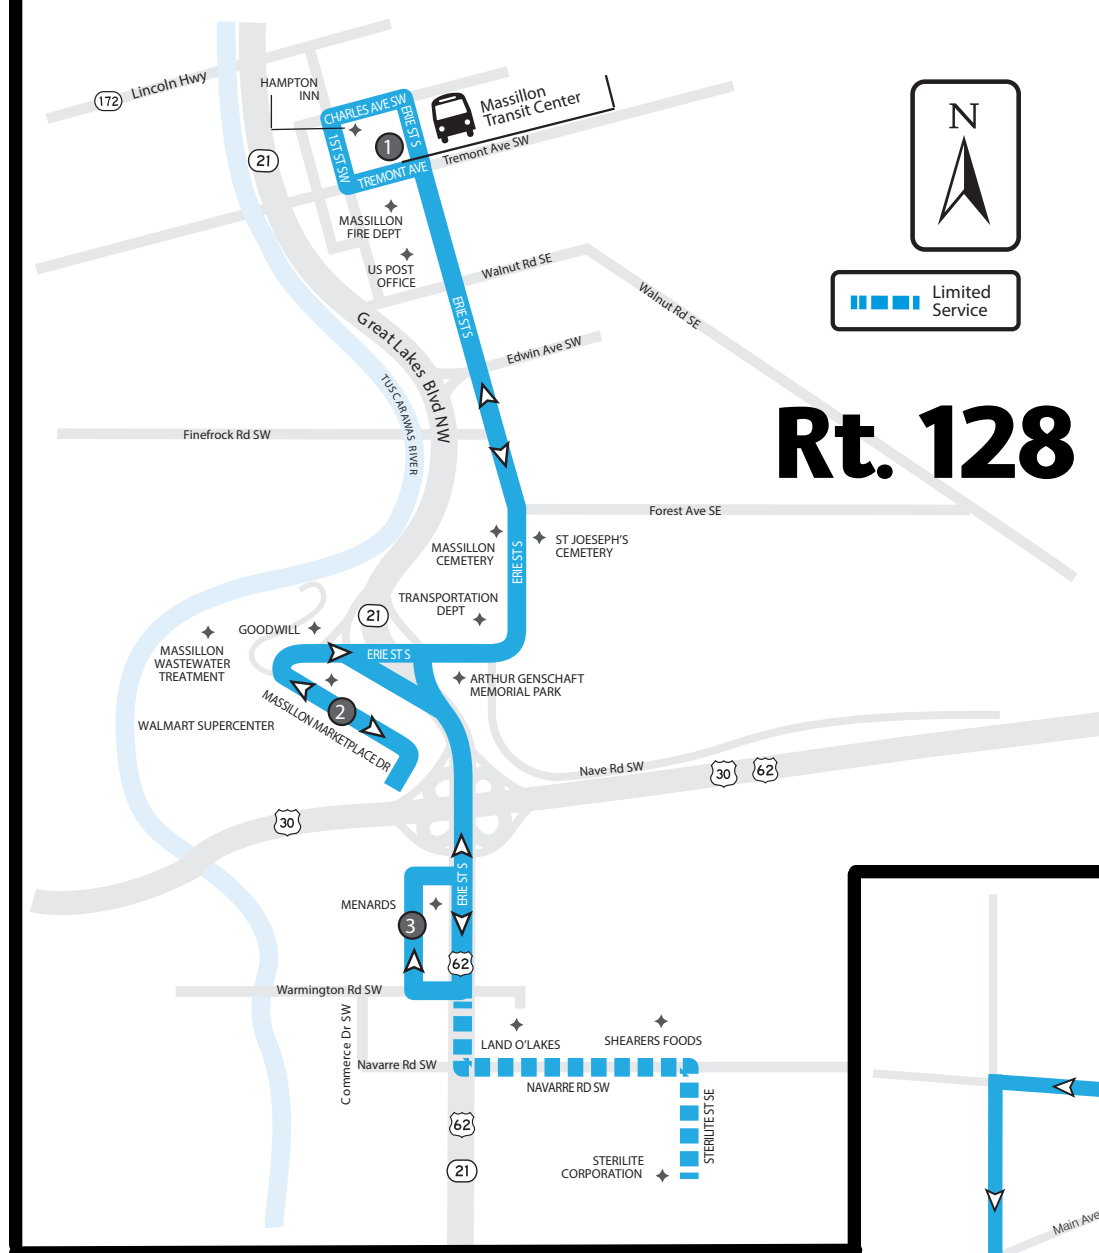

ROUTE 128: Monday thru Saturday

FROM DOWNTOWN MASSILLON TO MENARDS LOOP

| 1 | 2 | 3 | 4 | 1 |
|--------------------|-------------------|--------|---------|---------------------|
| Leave Massillon TC | Walmart Erie Ave. | GOJO | Menards | Arrive Massillon TC |
| 6:00a* | 6:06a | 6:12a | 6:18a | 6:25a |
| 7:00a* | 7:06a | 7:12a | 7:18a | 7:25a |
| 8:00a | 8:06a | 8:12a | 8:15a | 8:25a |
| 9:00a | 9:06a | 9:12a | 9:15a | 9:25a |
| 10:00a | 10:06a | 10:12a | 10:15a | 10:25a |
| 11:00a | 11:06a | 11:12a | 11:15a | 11:25a |
| 12:00p | 12:06p | 12:12p | 12:15p | 12:25p |
| 1:00p | 1:06p | 1:12p | 1:15p | 1:25p |
| 2:00p | 2:06p | 2:12p | 2:15p | 2:25p |
| 3:00p | 3:06p | 3:12p | 3:15p | 3:25p |
| 4:00p | 4:06p | 4:12p | 4:15p | 4:25p |
| 5:00p | 5:06p | 5:12p | 5:15p | 5:25p |
| 6:00p* | 6:06p | ##### | 6:15p | 6:25p |
| 7:00p* | 7:06p | ##### | 7:15p | 7:25p |
| 8:00p | 8:06p | ##### | 8:15p | 8:25p |
| 9:00p | 9:06p | ##### | 9:15p | 9:25p |

*Limited Service to Serilite

ROUTE 122: Monday thru Saturday

FROM DOWNTOWN MASSILLON TO OBERLIN LOOP

| 1 | 2 | 3 | 4 | 1 |
|--------------------|---------------|------------------|---------------|---------------------|
| Leave Massillon TC | 17th & Walnut | 9th & Industrial | 9th & Oberlin | Arrive Massillon TC |
| 6:30a | 6:34a | 6:44a | 6:45a | 6:55a |
| 7:30a | 7:34a | 7:44a | 7:45a | 7:55a |
| 8:30a | 8:34a | ##### | 8:45a | 8:55a |
| 9:30a | 9:34a | ##### | 9:45a | 9:55a |
| 10:30a | 10:34a | ##### | 10:45a | 10:55a |
| 11:30a | 11:34a | ##### | 11:45a | 11:55a |
| 12:30p | 12:34p | ##### | 12:45p | 12:55p |
| 1:30p | 1:34p | ##### | 1:45p | 1:55p |
| 2:30p | 2:34p | 2:44p | 2:45p | 2:55p |
| 3:30p | 3:34p | 3:44p | 3:45p | 3:55p |
| 4:30p | 4:34p | ##### | 4:45p | 4:55p |
| 5:30p | 5:34p | ##### | 5:45p | 5:55p |
| 6:30p | 6:34p | ##### | 6:45p | 6:55p |
| 7:30p | 7:34p | ##### | 7:45p | 7:55p |
| 8:30p | 8:34p | ##### | 8:45p | 8:55p |

Rt. 128

Rt. 122