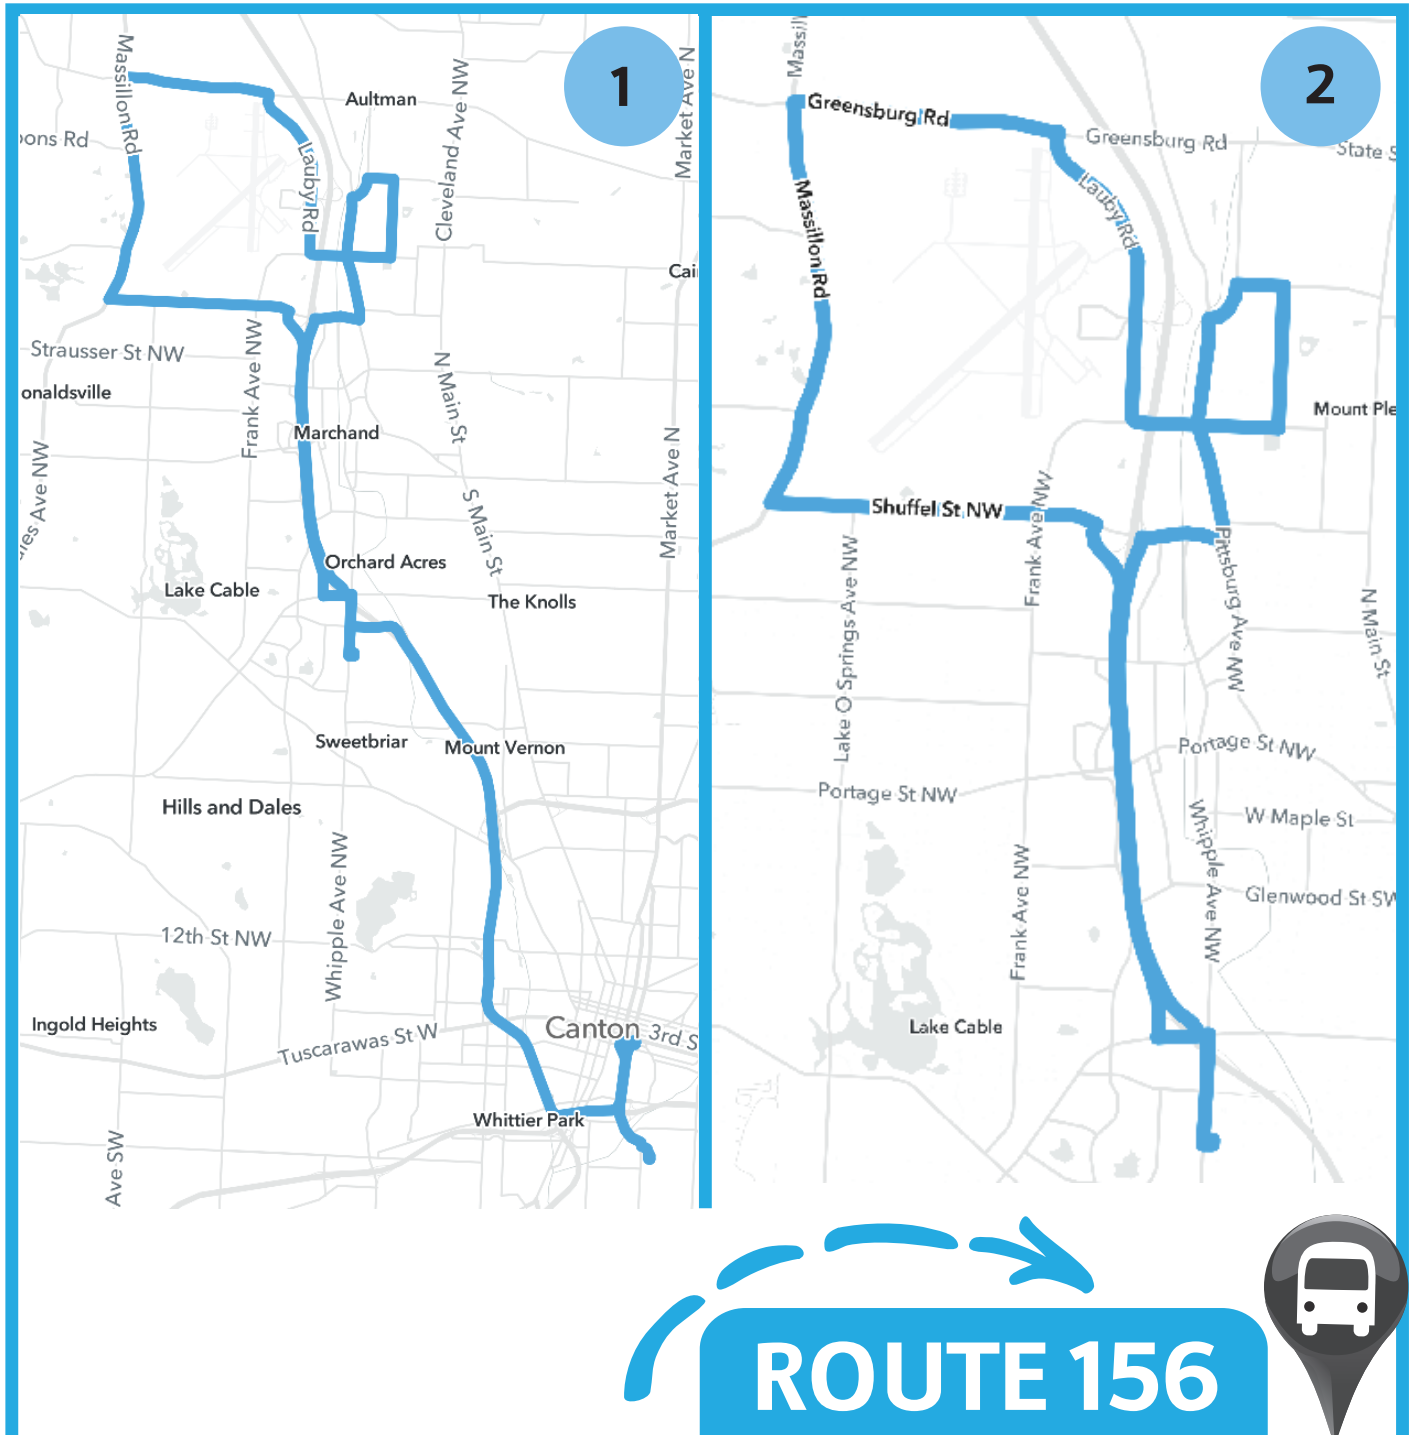

1 North Canton/Airport Industrial Route

2 Trips (AM & PM)

Garage	Cornerstone Transit Center	Belden Village Transit Center	Cintas	Hilton Garden Inn	Fannie May	Special Pack	Belden Village Transit Center
4:40a	4:45a	5:00a	5:18a	5:27a	5:31a	5:43a	5:55a
2:00p	2:05p	2:20p	2:38p	2:47p	2:51p	3:03p	3:15p

2 North Canton/Airport Industrial Loop

2 Trips (AM & PM)

Belden Village Transit Center	Cintas	Hilton Garden Inn	Fannie May	Special Pack	Belden Village Transit Center
6:00a	6:18a	6:27a	6:31a	6:43a	6:55a
3:30p	3:48p	3:57p	4:01p	4:13p	4:25p

ROUTE 156

North Canton/Airport Industrial Loop