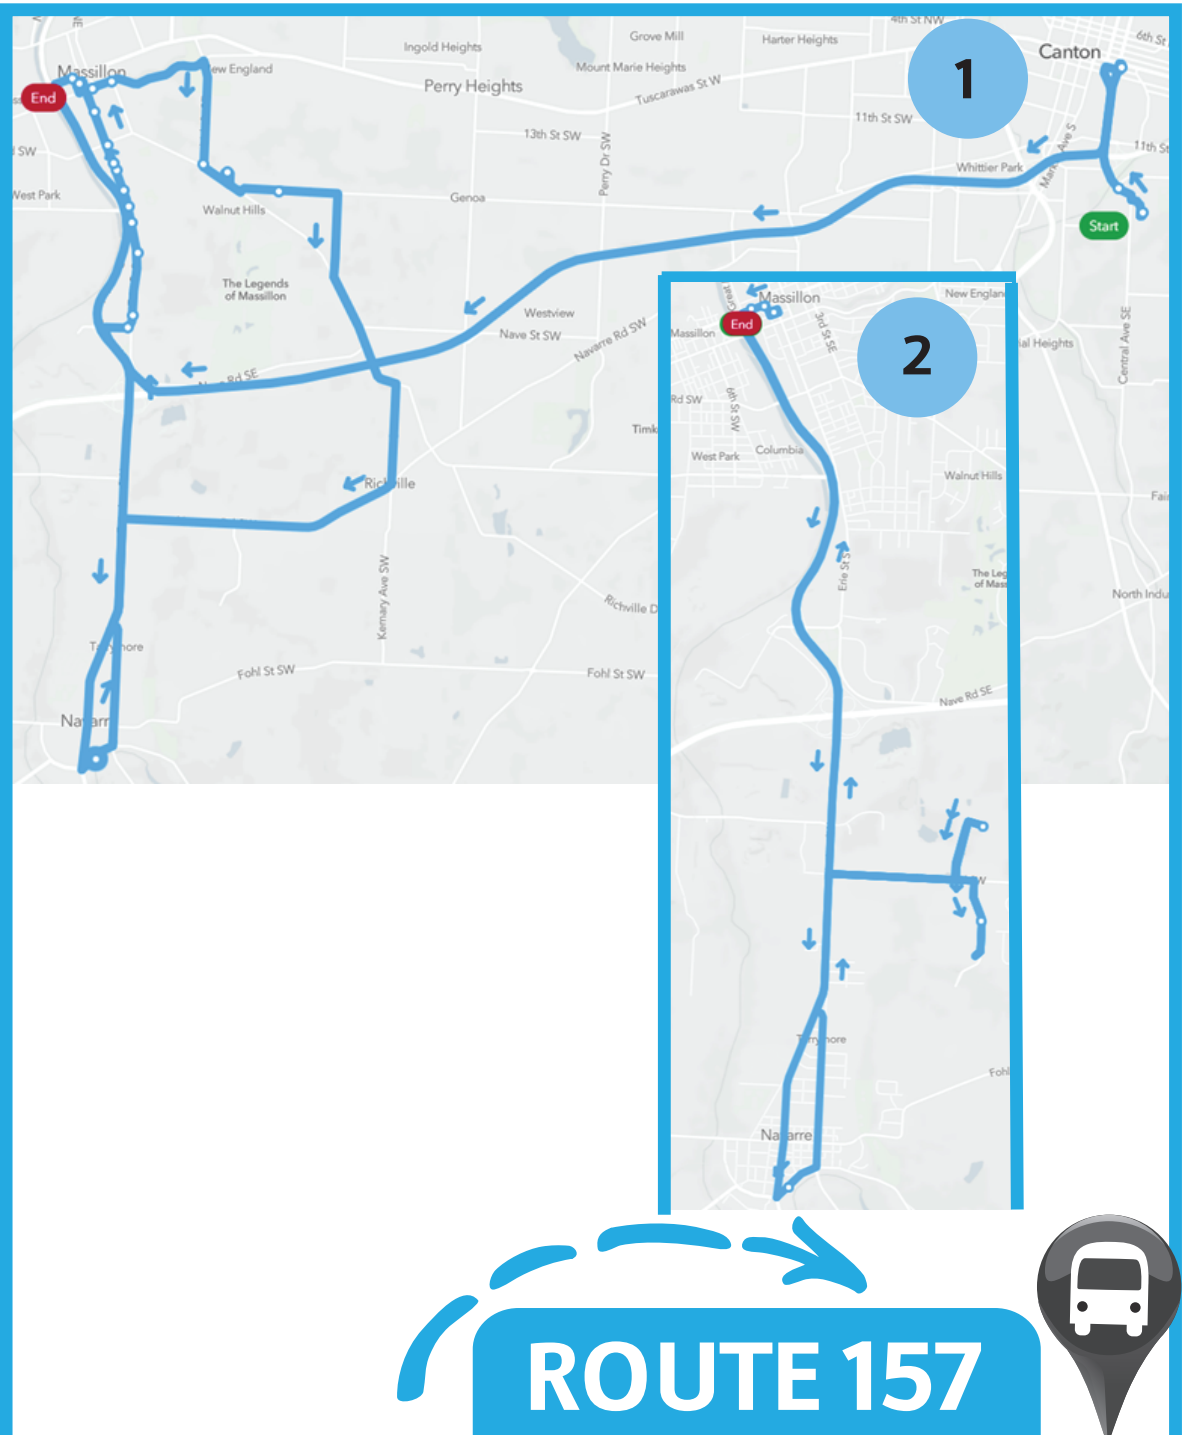

1 Massillon/Navarre Industrial Route

2 Trips (AM & PM)

Garage	Cornerstone Transit Center	Massillon Transit Center	Freshmark	FreshMark Cold Storage	Nickles	Massillon Transit Center
4:50a	4:55a	5:15a	5:23a	5:25a	5:44a	6:00a
2:00p	2:05p	2:25p	2:33p	2:35p	2:54p	3:10p

2 Massillon/Navarre Industrial Loop

2 Trips (AM & PM)

Massillon Transit Center	Sterilite Inc.	Shearers	Nickles	Sterilite Inc.	Shearers	Massillon Transit Center
6:05a	6:20a	6:22a	6:37a	7:05a	7:09a	7:20a
3:15p	--	--	3:47p	--	--	4:30p

ROUTE 157

Massillon/Navarre Industrial Loop