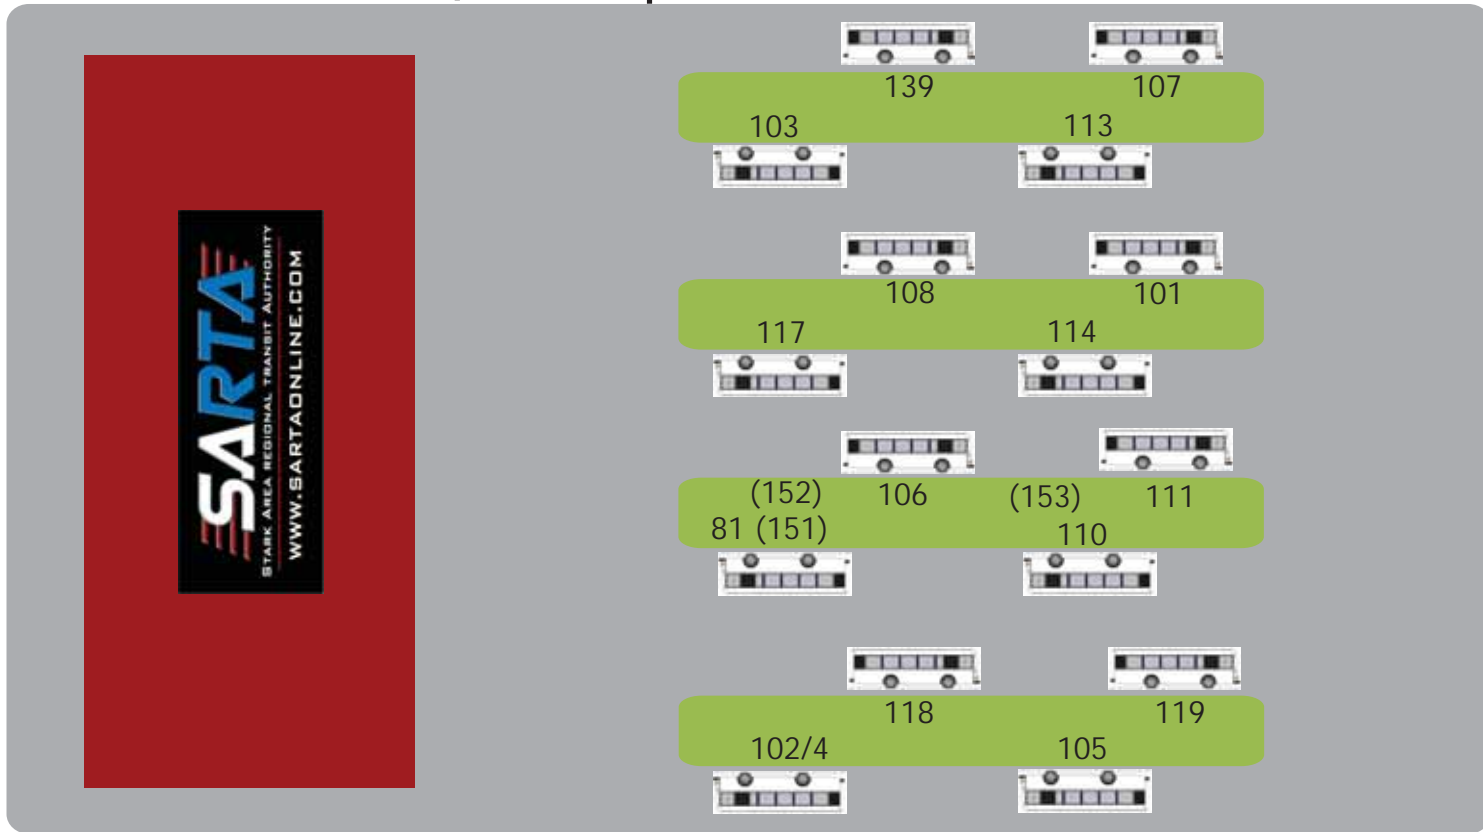

Cornerstone Transit Center Bus Diagram

Cherry Avenue

Tuscarawas Street E

Exit 2

Exit 1

Exit 3

2nd Street SE

**Diagram is not to scale. Updated bus line up as of 9.6.2015