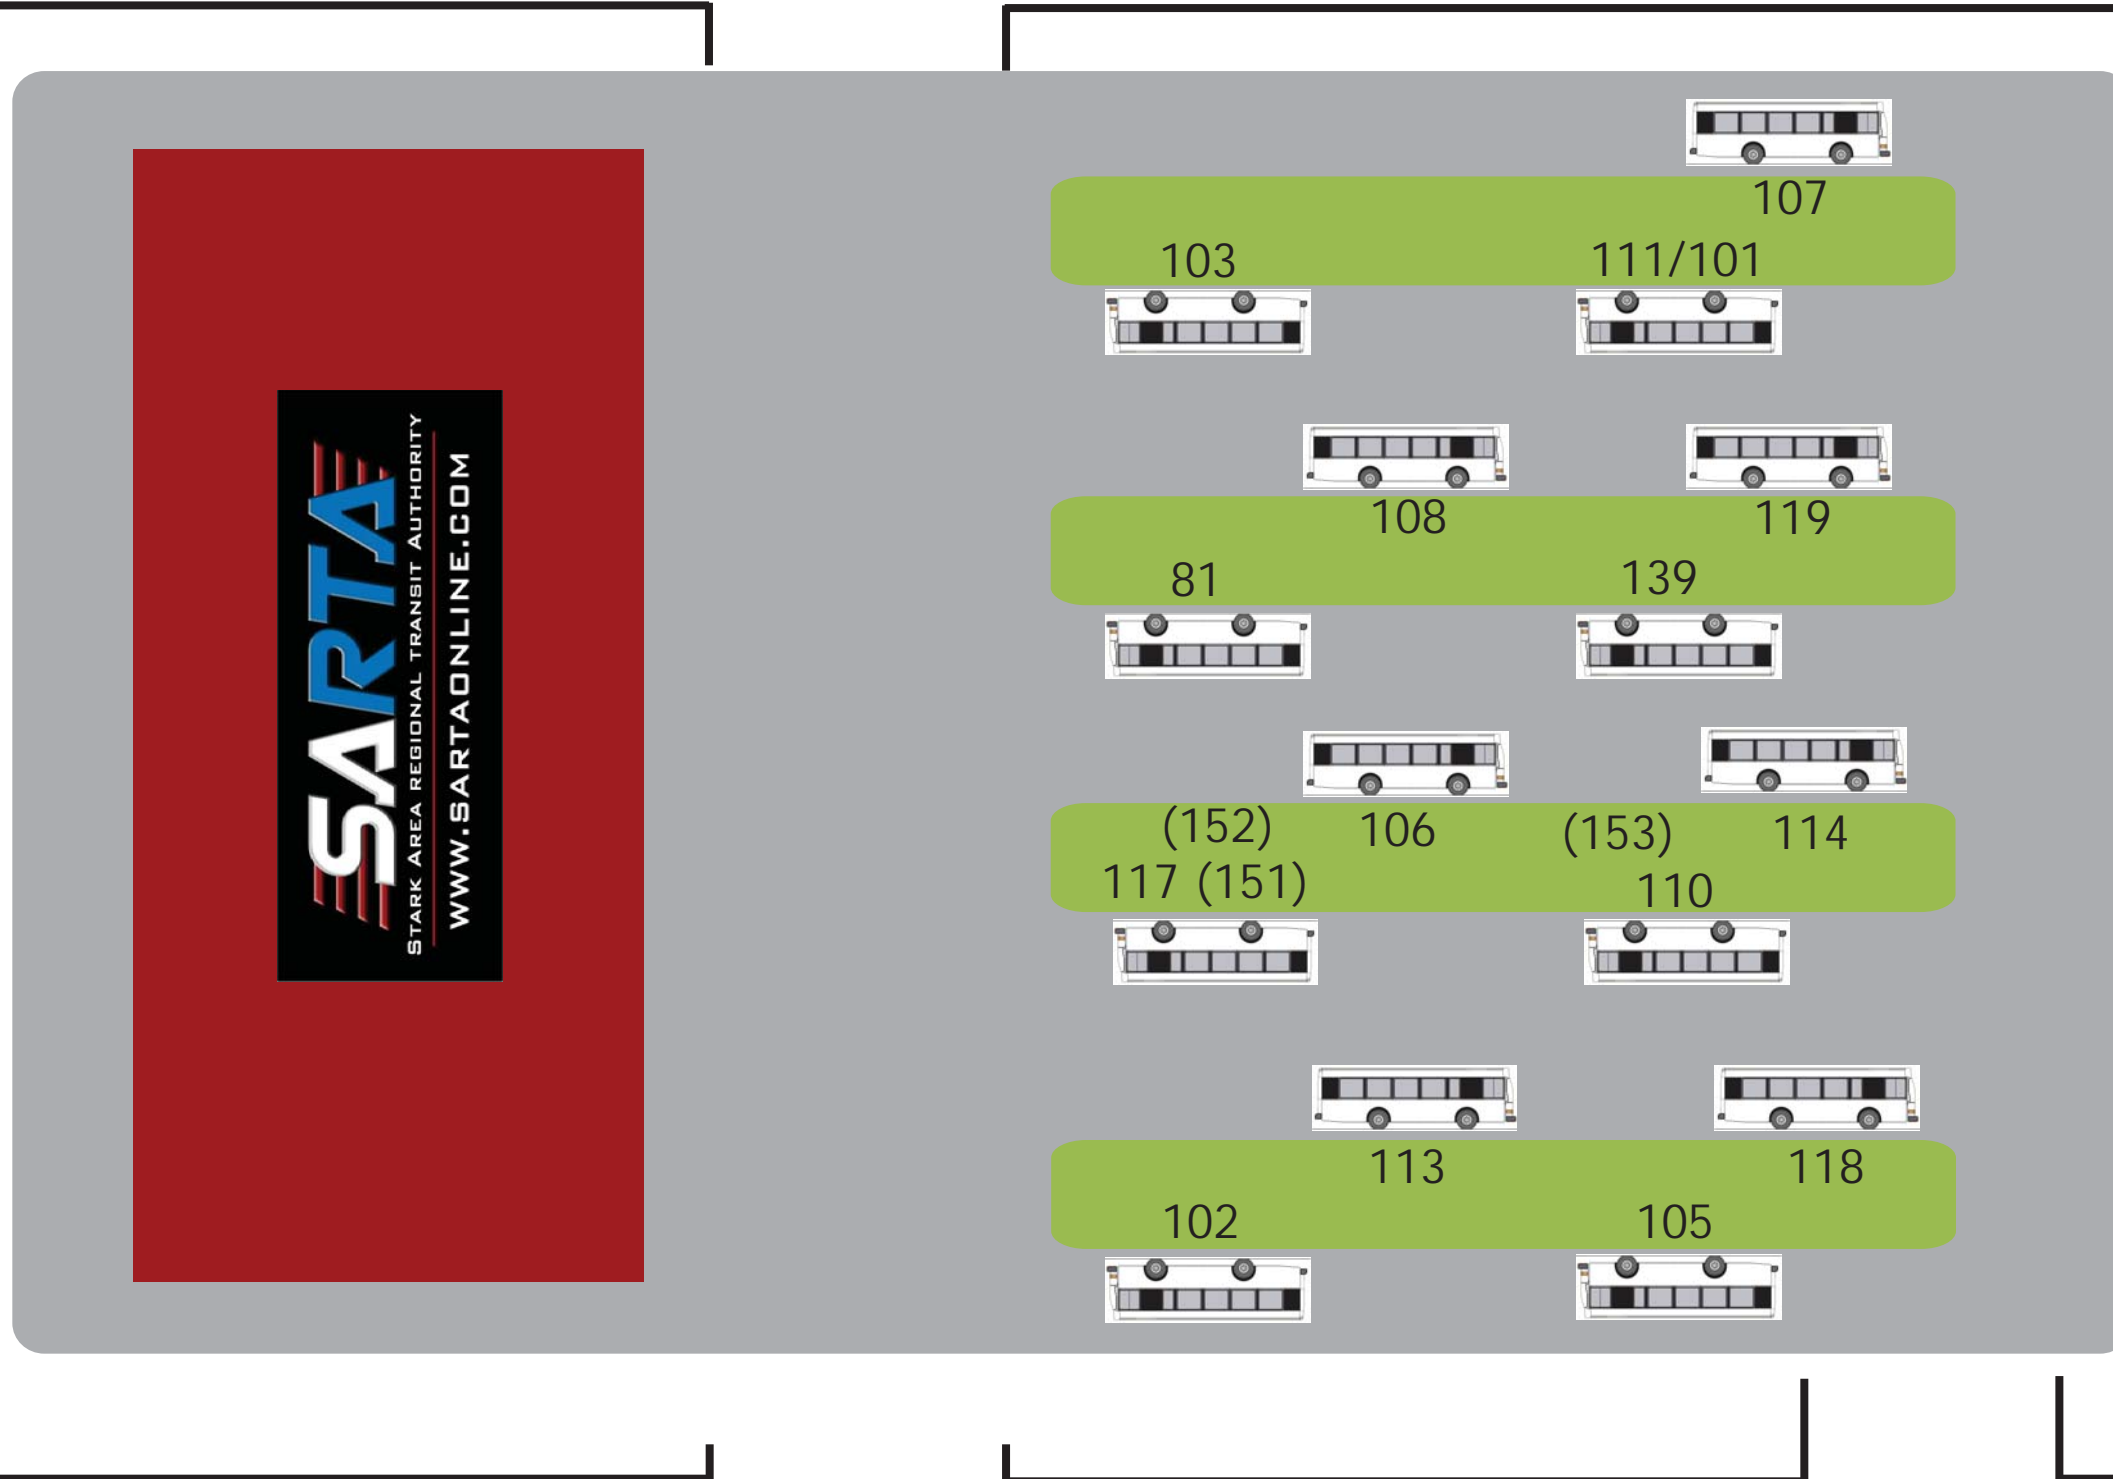

# Cornerstone Transit Center Bus Diagram

Tuscarawas Street E

Cherry Avenue

2nd Street SE