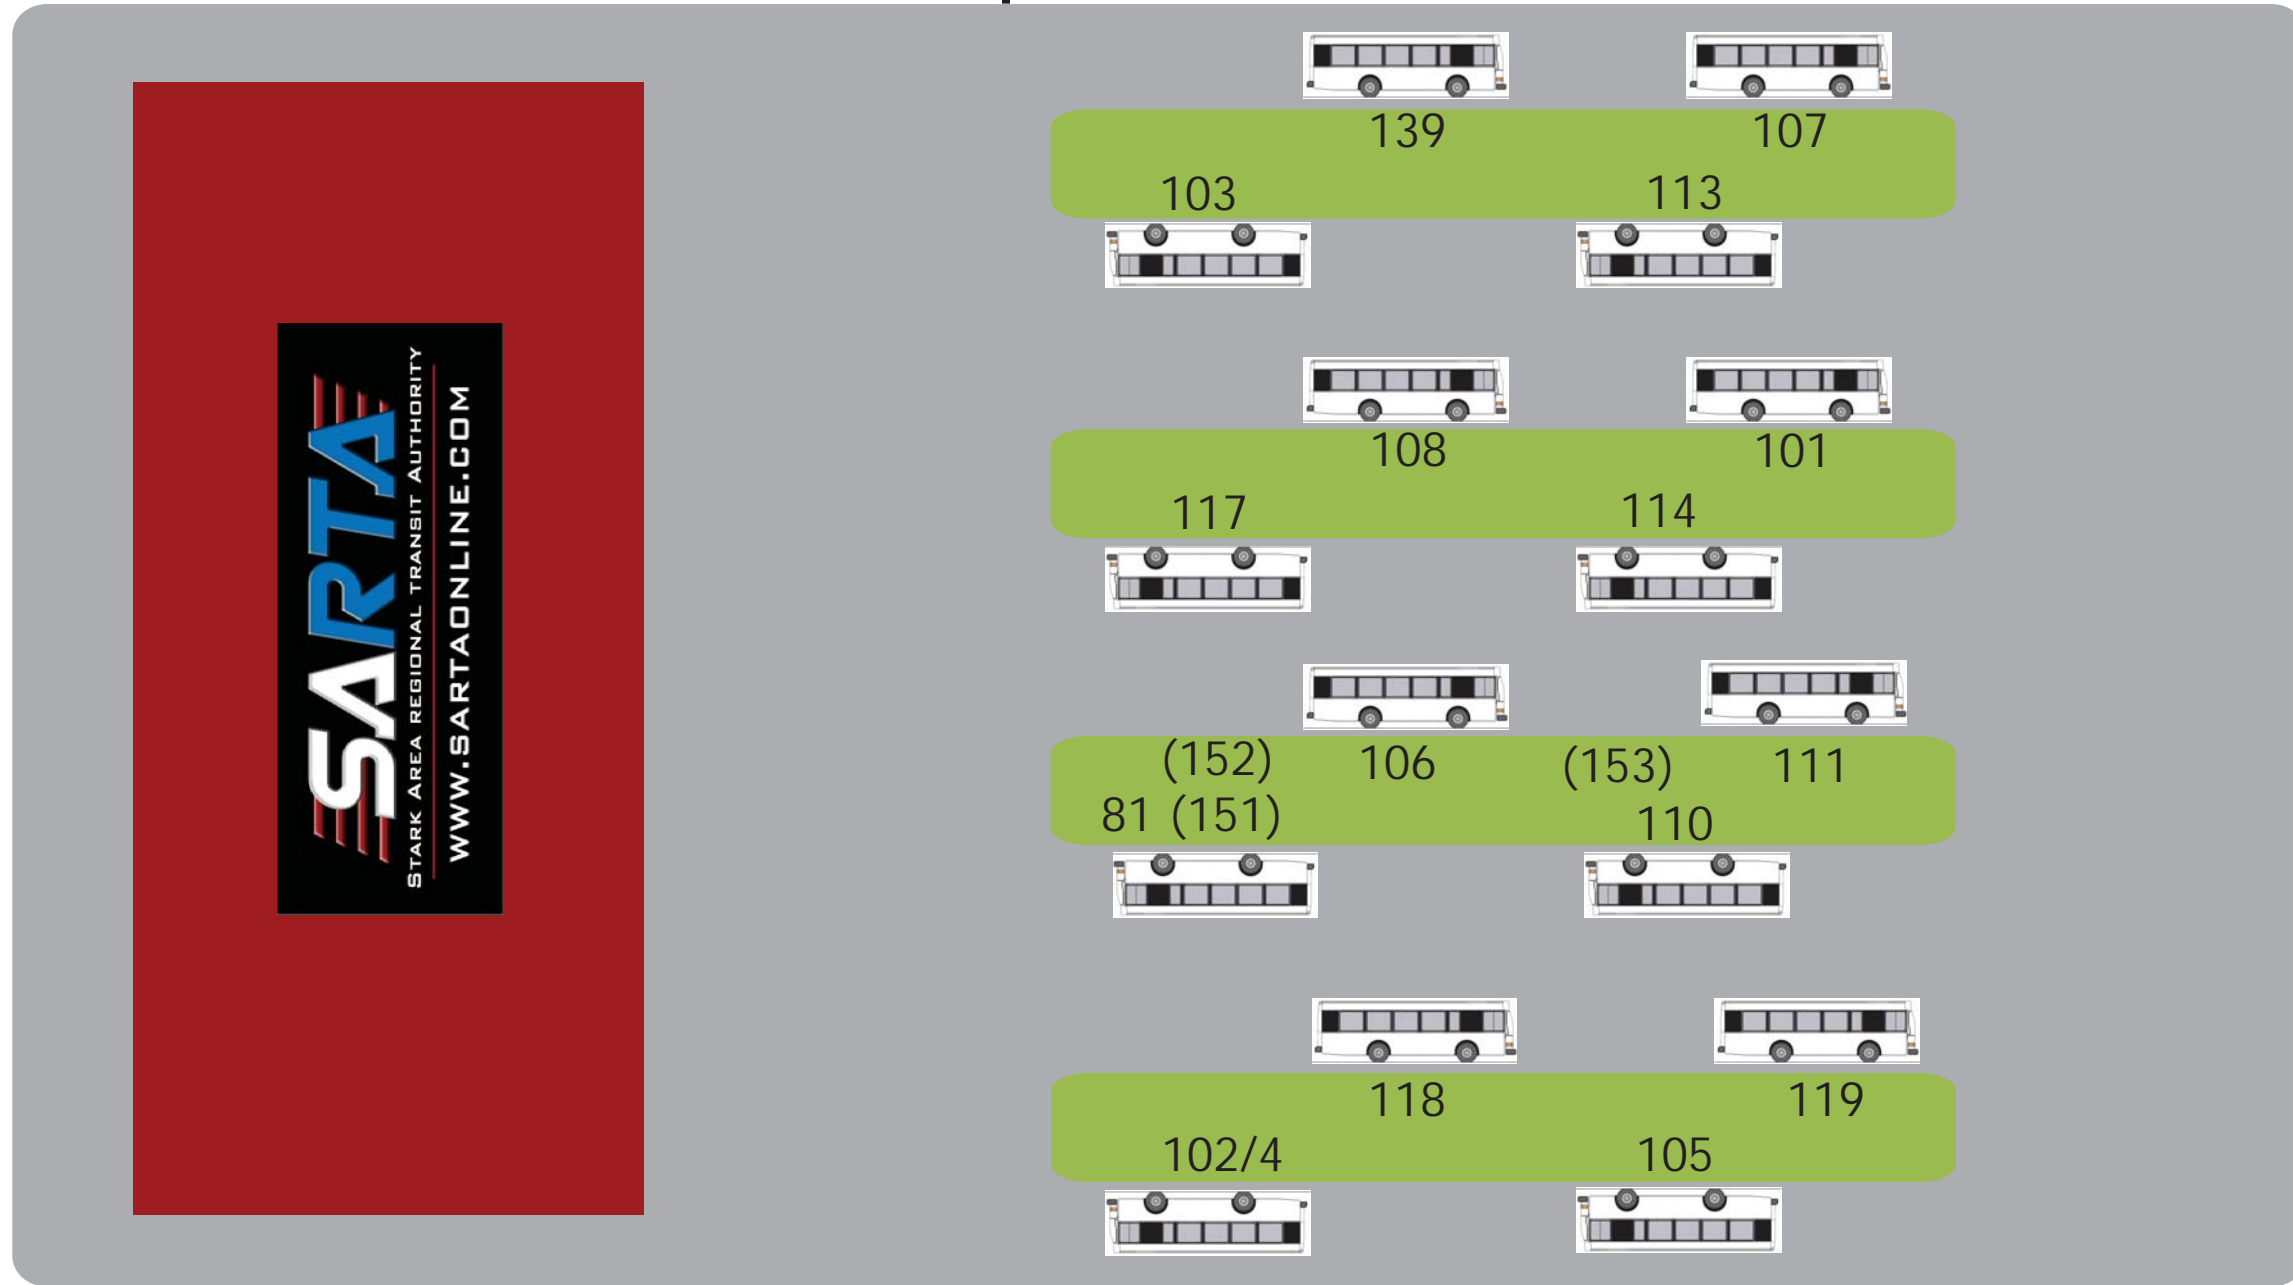

Cornerstone Transit Center Bus Diagram

Tuscarawas Street E

Exit 2

Cherry Avenue

Exit 1

Exit 3

2nd Street SE

**Diagram is not to scale. Updated bus line up as of 9.6.2015