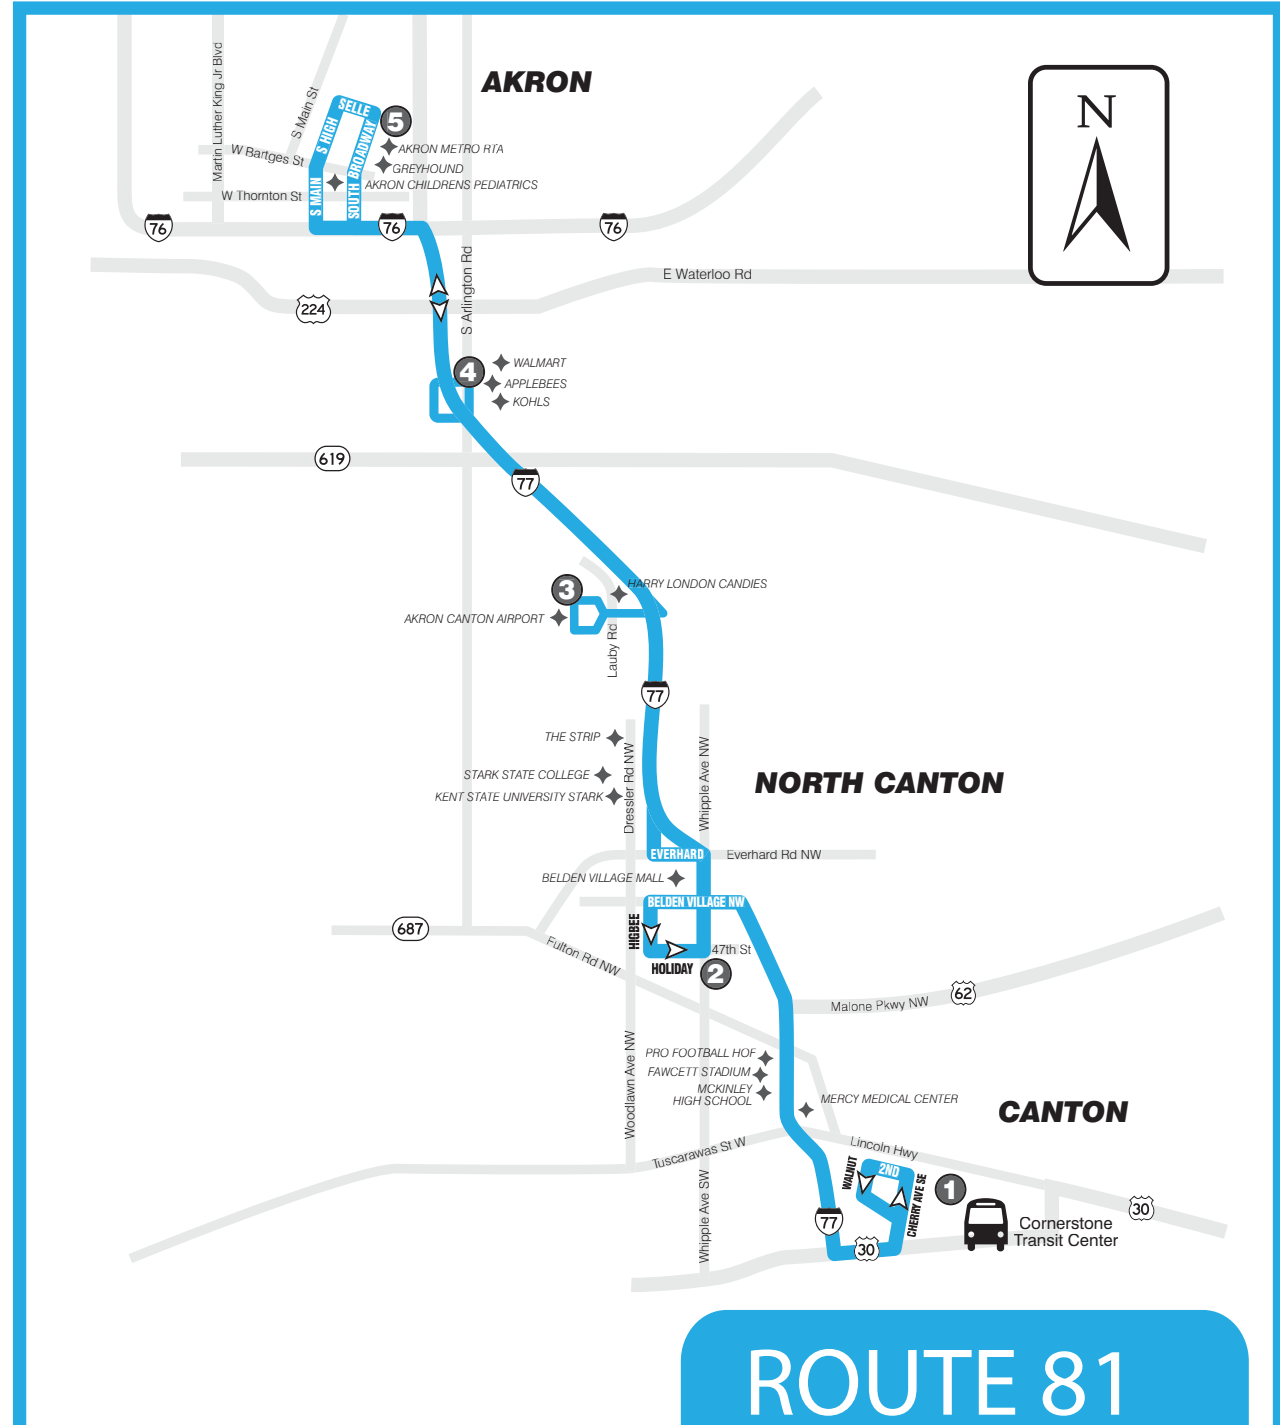

### [ ROUTE ] POINTS OF INTEREST [ 81 ]

- >> Akron-Canton Airport
- >> Akron METRO Transit Center
- >> Belden Village Mall
- >> Downtown Canton
- >> Fannie May/Harry London Chocolates
- >> Greyhound at Akron Metro Station
- >> Staples on Arlington Rd.

## SCHEDULE & MAP

FROM DOWNTOWN CANTON TO AKRON

1	2	3	4	5
Leave Cornerstone	Belden Village Transit Center	Akron-Canton Airport	Staples - Arlington Rd.	Arrive Akron Metro Transit Center
5:20a	#####	#####	#####	5:55a
5:45a	6:00a	6:09a	6:20a	6:40a
6:45a	7:00a	7:09a	7:20a	7:40a
7:45a	8:00a	8:09a	8:20a	8:40a
8:45a	9:00a	9:09a	9:20a	9:40a
9:45a	10:00a	10:09a	10:20a	10:40a
10:45a	11:00a	11:09a	11:20a	11:40a
11:45a	12:00p	12:09p	12:20p	12:40p
12:45p	1:00p	1:09p	1:20p	1:40p
1:45p	2:00p	2:09p	2:20p	2:40p
2:45p	3:00p	3:09p	3:20p	3:40p
3:45p	4:00p	4:09p	4:20p	4:40p
4:45p	5:00p	5:09p	5:20p	5:40p
5:45p	6:00p	6:09p	6:20p	6:40p
6:45p	7:00p	7:09p	7:20p	7:40p
7:45p	8:00p	8:09p	8:20p	8:40p

#No service

ROUTE 81: Monday thru Saturday

FROM AKRON TO DOWNTOWN CANTON

5	4	3	2	1
Leave Akron Metro Transit Center	Staples - Arlington Rd.	Akron-Canton Airport	Belden Village Transit Center	Arrive Cornerstone Transit Center
6:00a	6:15a	#####	#####	6:40a
6:45a	7:00a	7:09a	7:20a	7:40a
7:45a	8:00a	8:09a	8:20a	8:40a
8:45a	9:00a	9:09a	9:20a	9:40a
9:45a	10:00a	10:09a	10:20a	10:40a
10:45a	11:00a	11:09a	11:20a	11:40a
11:45a	12:00p	12:09p	12:20p	12:40p
12:45p	1:00p	1:09p	1:20p	1:40p
1:45p	2:00p	2:09p	2:20p	2:40p
2:45p	3:00p	3:09p	3:20p	3:40p
3:45p	4:00p	4:09p	4:20p	4:40p
4:45p	5:00p	5:09p	5:20p	5:40p
5:45p	6:00p	6:09p	6:20p	6:40p
6:45p	7:00p	7:09p	7:20p	7:40p
7:45p	8:00p	8:09p	8:20p	8:40p
8:45p	9:00p	9:09p	9:20p	9:40p