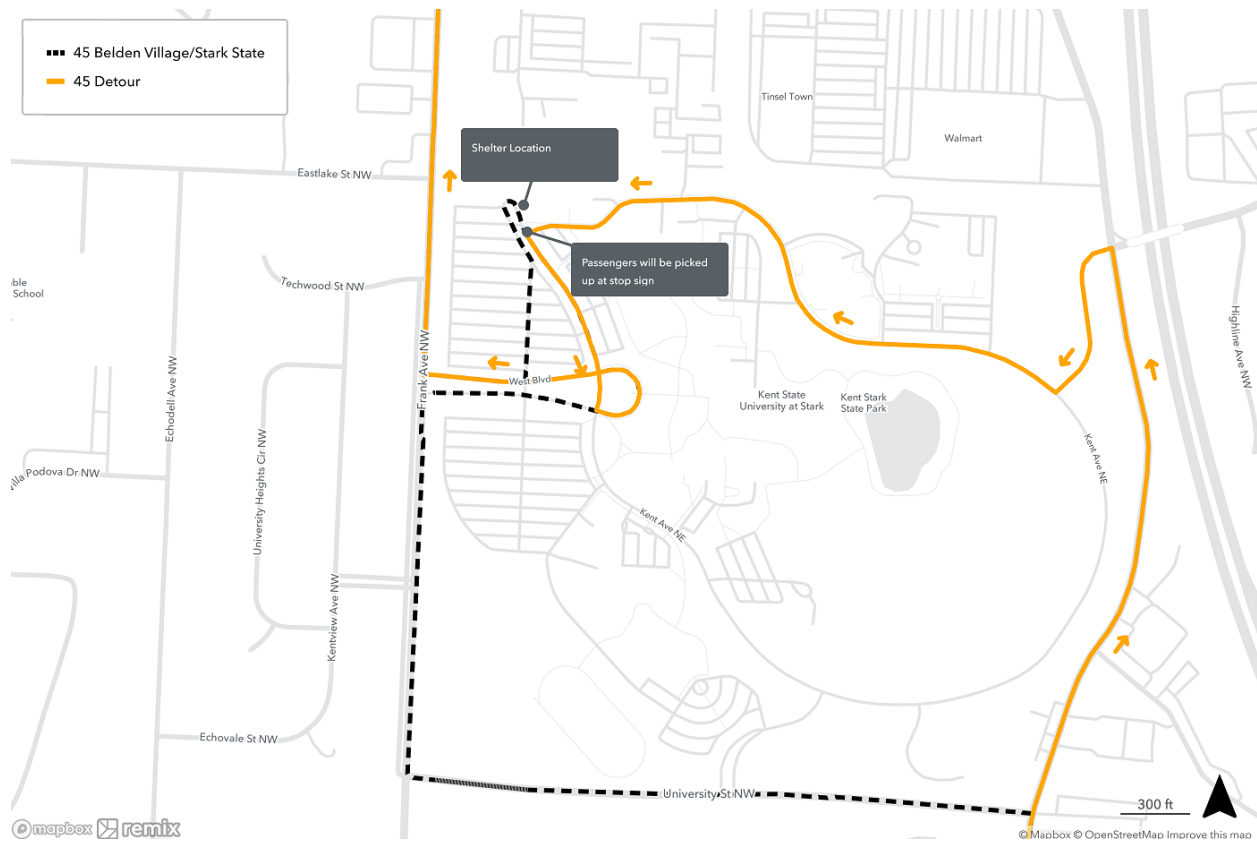

STARK AREA REGIONAL TRANSIT AUTHORITY

1600 Gateway Blvd. SE, Canton, Ohio 44707

P: 330.477.2782 | 800.379.3661 | TTY: 800.750.0750 | F: 330.454.5476

SARTAonline.com

45 Detour 6/16/2021

45 – SARTA's Rt. 45 will be detoured due to construction. The detour will be as follows:

Stops 5990 and 5991 will not be services due to this detour.

Please plan accordingly and use SARTA Pinpoint on our website or through the MyStop App to see where your bus is located.

<https://play.google.com/store/apps/details?id=com.AvailTec.MyStop&hl=en>
<https://apps.apple.com/us/app/mystop-mobile/id591959423>