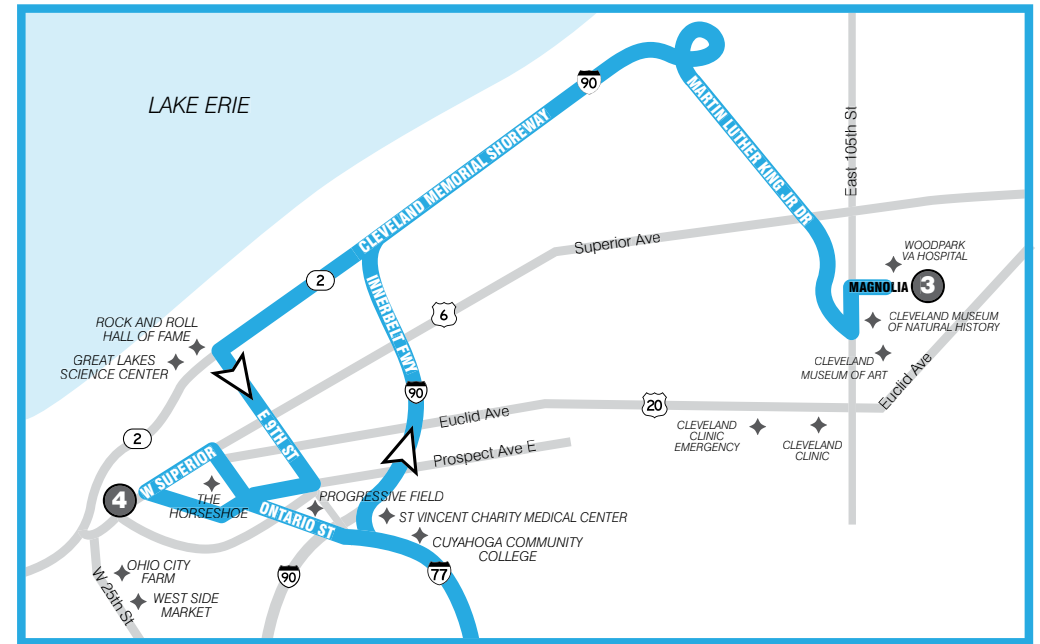

SARTA

SARTA

[ROUTE] POINTS OF INTEREST [4]

- >> Downtown Canton
- >> Cleveland VA Hospital
- >> Gateway District
- >> Hard Rock Cafe
- >> Horseshoe Casino
- >> Progressive Field
- >> Public Square
- >> Quicken Loans Arena
- >> Renaissance Hotel
- >> Ritz-Carlton Hotel
- >> Tower City
- >> West Prospect/Superior
- >> Reach via Cleveland RTA & Rapid
 - >> Cleveland Clinic
 - >> Metro Health System
 - >> Rock n' Roll Hall of Fame
 - >> University Hospitals
 - >> West Side Market

www.sartaonline.com
330-47-SARTA (330-477-2782)

www.sartaonline.com
330-47-SARTA (330-477-2782)

ROUTE 4: Monday thru Friday

FROM DOWNTOWN CANTON TO CLEVELAND

1	2	3	4
Leave Cornerstone	American Legion	Wade Park VA Clinic	W. Prospect & W. Superior
6:50a	7:00a	8:40a	9:10a
10:50a	11:00a	12:30p	1:00p
2:50p	#####	4:20p	4:50p

FROM CLEVELAND TO DOWNTOWN CANTON

4	2	1
Leave W. Prospect & W. Superior	American Legion	Arrive Cornerstone
9:10a	#####	10:40a
1:00p	2:20p	2:30P
4:50p	6:20p	6:30p

#Does not stop

Please note: Times may vary due to weather and traffic. Those using mobility devices and parties of 4 or more should make round trip reservations 24 hours in advance through SARTA as space is limited. To make reservations, please call SARTA at 330-639-2812.

▲ Close-Up of Cleveland

◀ Close-Up of North Canton

ROUTE 4