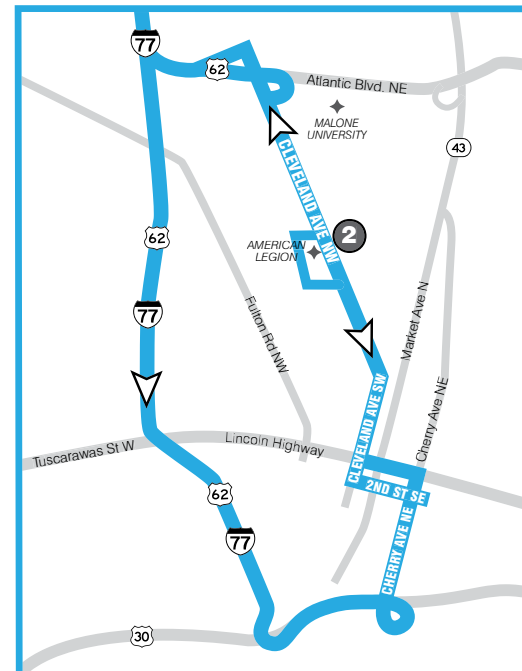

SARTA

SARTA

[ROUTE] POINTS OF INTEREST [4]

- >> Downtown Canton
- >> Cleveland VA Hospital
- >> Gateway District
- >> Hard Rock Cafe
- >> Horseshoe Casino
- >> Progressive Field
- >> Public Square
- >> Quicken Loans Arena
- >> Renaissance Hotel
- >> Ritz-Carlton Hotel
- >> Tower City
- >> West Prospect/Superior
- >> Reach via Cleveland RTA & Rapid
 - >> Cleveland Clinic
 - >> Metro Health System
 - >> Rock n' Roll Hall of Fame
 - >> University Hospitals
 - >> West Side Market

www.sartaonline.com
330-47-SARTA (330-477-2782)

www.sartaonline.com
330-47-SARTA (330-477-2782)

ROUTE 4: Monday thru Friday

FROM DOWNTOWN CANTON TO CLEVELAND

1	2	3	4
Leave Cornerstone	American Legion	Wade Park VA Clinic	W. Prospect & W. Superior
6:50a	7:00a	8:40a	9:10a
10:50a	11:00a	12:30p	1:00p
2:50p	#####	4:20p	4:50p

FROM CLEVELAND TO DOWNTOWN CANTON

4	2	1
Leave W. Prospect & W. Superior	American Legion	Arrive Cornerstone
9:10a	#####	10:40a
1:00p	2:20p	2:30P
4:50p	6:20p	6:30p

#Does not stop

Please note: Times may vary due to weather and traffic. Those using mobility devices and parties of 4 or more should make round trip reservations 24 hours in advance through SARTA as space is limited. To make reservations, please call SARTA at 330-639-2812.

▲ Close-Up of Cleveland

◀ Close-Up of North Canton

ROUTE 4