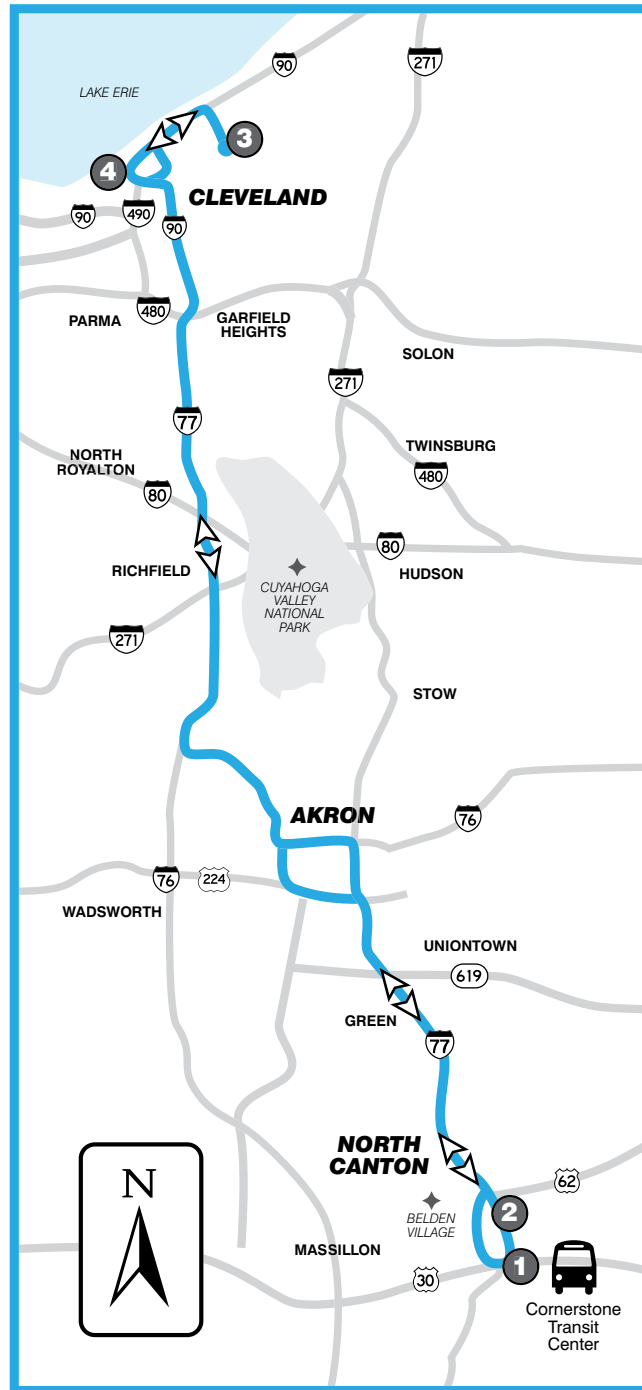

SARTA

SARTA

[ROUTE] POINTS OF INTEREST [4]

- >> Downtown Canton
- >> Cleveland VA Hospital
- >> Gateway District
- >> Hard Rock Cafe
- >> Horseshoe Casino
- >> Progressive Field
- >> Public Square
- >> Quicken Loans Arena
- >> Renaissance Hotel
- >> Ritz-Carlton Hotel
- >> Tower City
- >> West Prospect/Superior
- >> Reach via Cleveland RTA & Rapid
 - >> Cleveland Clinic
 - >> Metro Health System
 - >> Rock n' Roll Hall of Fame
 - >> University Hospitals
 - >> West Side Market

www.sartaonline.com
330-47-SARTA (330-477-2782)

www.sartaonline.com
330-47-SARTA (330-477-2782)

ROUTE 4: Monday thru Friday

FROM DOWNTOWN CANTON TO CLEVELAND

1	2	3	4
Leave Cornerstone	American Legion	Wade Park VA Clinic	W. Prospect & W. Superior
6:50a	7:00a	8:40a	9:10a
10:50a	11:00a	12:30p	1:00p
2:50p	#####	4:20p	4:50p

FROM CLEVELAND TO DOWNTOWN CANTON

4	2	1
Leave W. Prospect & W. Superior	American Legion	Arrive Cornerstone
9:10a	#####	10:40a
1:00p	2:20p	2:30P
4:50p	6:20p	6:30p

#Does not stop

Please note: Times may vary due to weather and traffic. Those using mobility devices and parties of 4 or more should make round trip reservations 24 hours in advance through SARTA as space is limited. To make reservations, please call SARTA at 330-639-2812.

▲ Close-Up of Cleveland

◀ Close-Up of North Canton

ROUTE 4