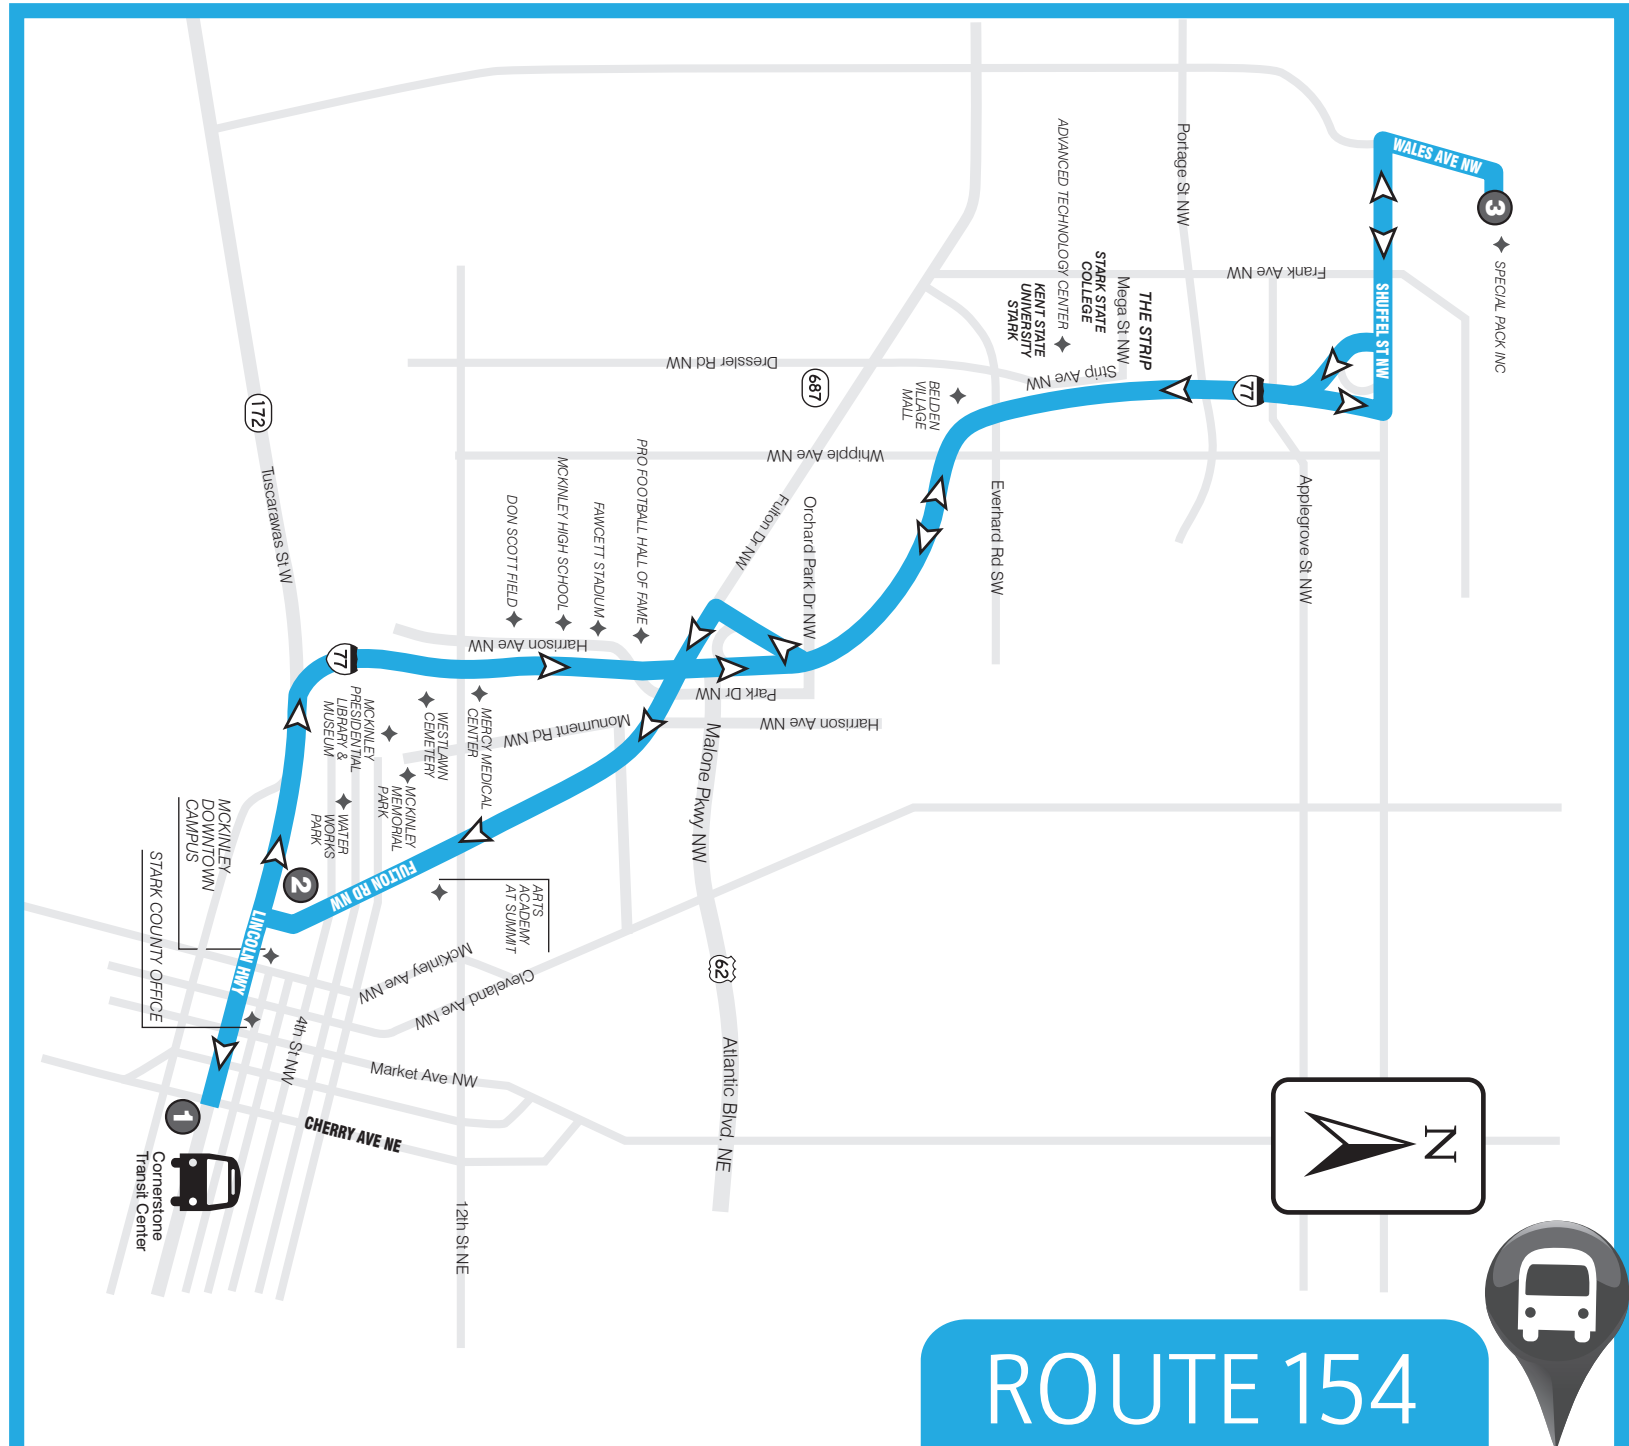

ROUTE 154: Monday thru Friday

FROM DOWNTOWN CANTON TO SPECIAL PACK

2	3	3	2	1
Leave West Tusc. & Fulton Rd.	Arrive Special Pack	Leave Special Pack	West Tusc. & Fulton Rd.	Arrive Cornerstone
6:25a	6:55a	#####	#####	#####
#####	3:30p	3:40p	4:00p	4:10p

No Service

ROUTE 154

www.SARTAonline.com

DOWNTOWN CANTON/SPECIAL PACK