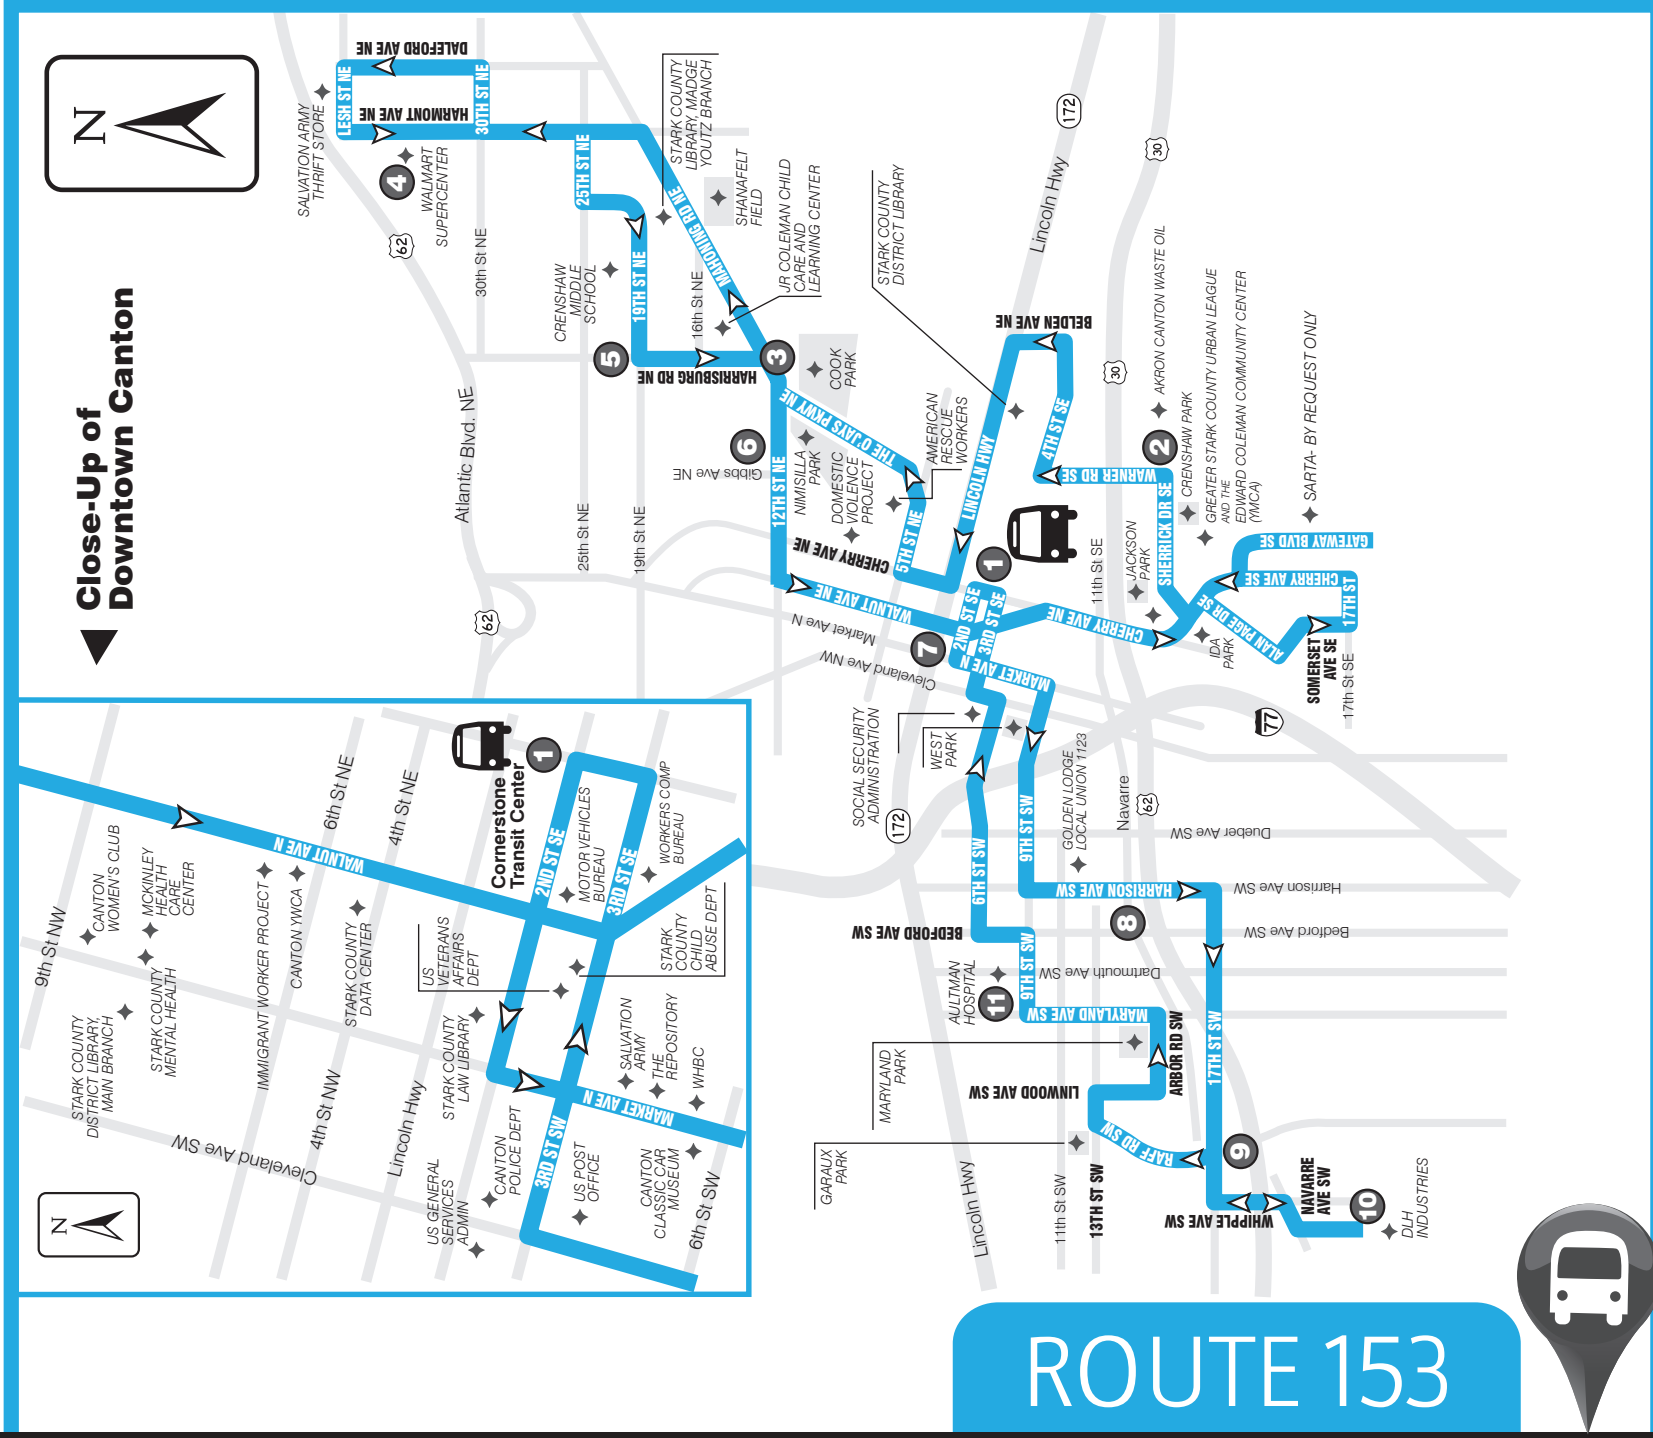

**SARTA's Cornerstone location is an official BikeSmart Hub.**

**www.SARTAonline.com**

**330-477-2782**

84347 04/18

**[ROUTE 153]**

**SCHEDULE & MAP**

**Downtown Canton/Warner/Mahoning/Gibbs/Harrison/Bedford Late Night Loop**

**Monday-Saturday**

**Effective December 2013**

**www.SARTAonline.com**

**330-477-2782**

**Download SARTA's PinPoint app for real-time information on your route!**

ROUTE 153: Monday thru Saturday

**FROM DOWNTOWN CANTON TO WARNER/MAHONING/GIBBS/HARRISON/BEDFORD LOOP**

1	2	3	4	5	6	7	8	9	10	11	1
Cornerstone Transit Center	Warner Rd	Harrison & Mahoning	35th & Harmont	Harrisonburg & 19th	Gibbs & 12th	Walnut & East Tusc.	Harrison & Navarre	Raff & Southway	DLH Industries	6th & Bedford	Cornerstone Transit Center
9:45p	9:50p	10:00p	10:10p	10:20p	10:25p	10:30p	10:38p	10:45p	10:50p	10:55p	11:10p
11:15p	11:20p	11:30p	11:40p	11:50p	11:55p	12:00a	12:08a	12:15a	####	12:25a	12:40a
12:45a	1:00a	1:10a	1:20a	1:25a	1:30a	1:38a					

# No Service

**ROUTE 153**