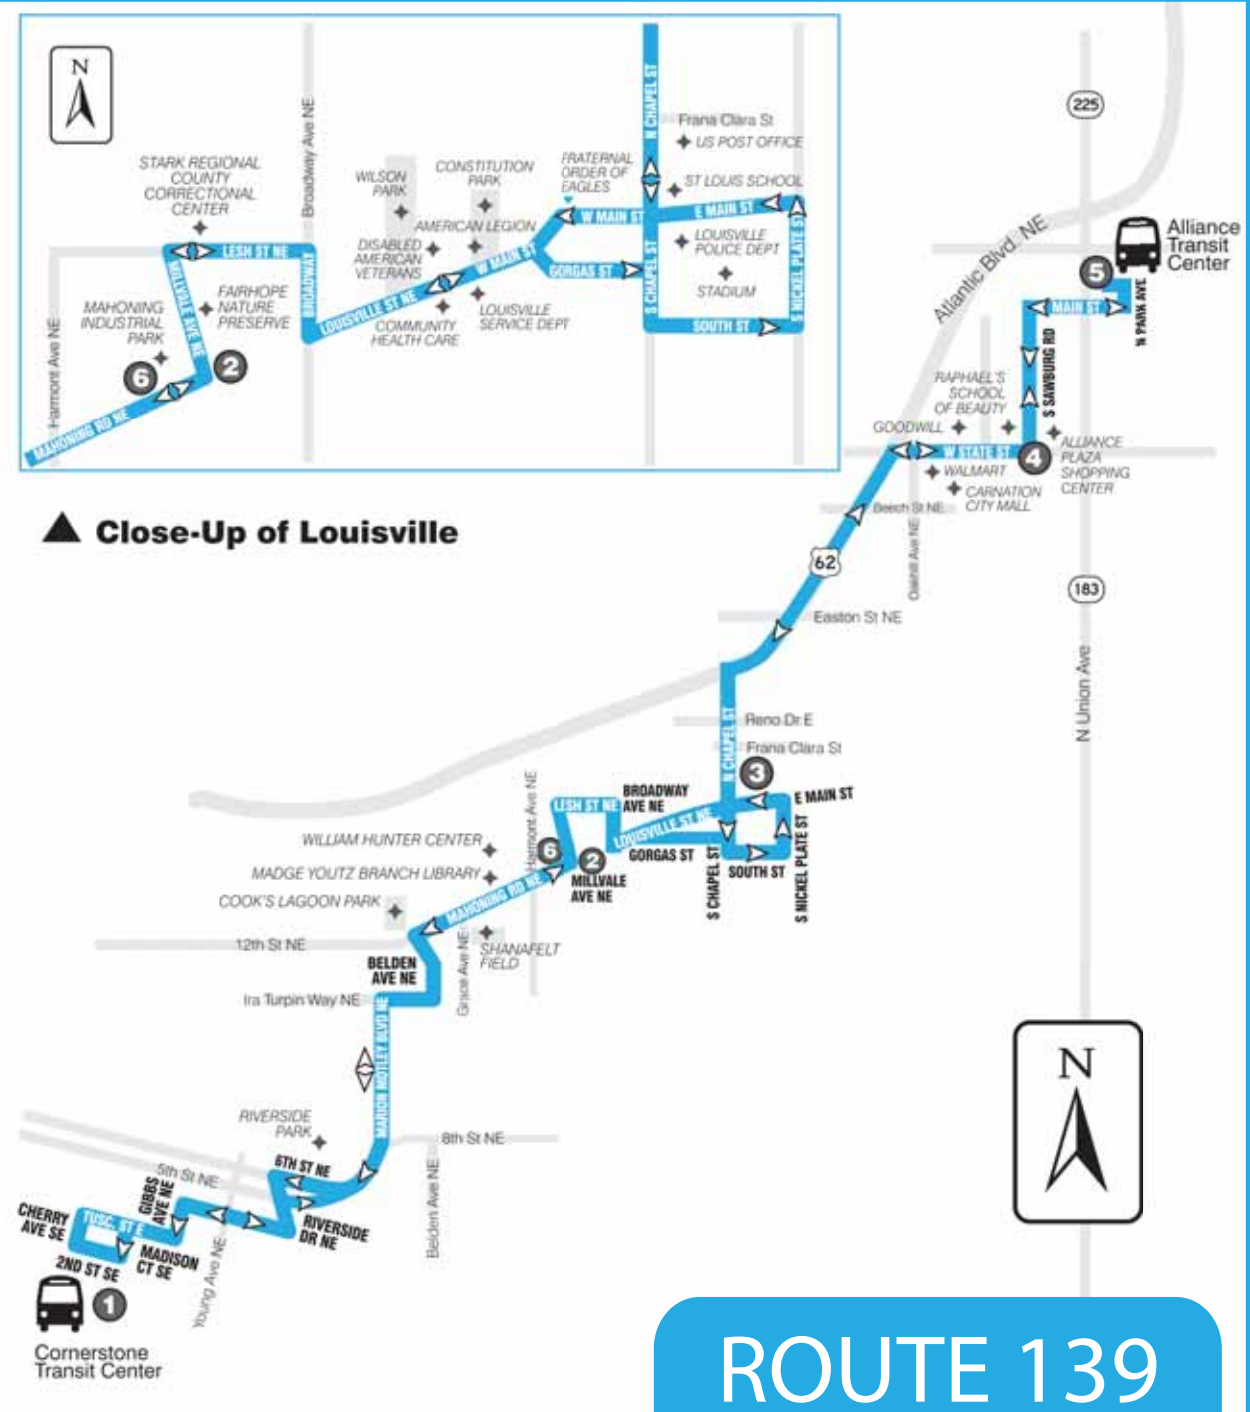

### [ ROUTE ] POINTS OF INTEREST [ 139 ]

- >> Downtown Canton
- >> Downtown Louisville
- >> JRC Center
- >> Louisville High School & Stadium
- >> Madge Youtz Branch Library
- >> Stark Regional County Correctional Center (SRCCC)
- >> William Hunter Center
- >> Carnation Mall
- >> Walmart

ROUTE 139: Monday thru Saturday

FROM DOWNTOWN CANTON TO ALLIANCE

1	2	3	4	5
Leave Cornerstone	Mahoning & Millvale	Main & Chapel	W State & Sawburg	Arrive Alliance TC
5:45a	5:55a	6:10a	6:23a	6:40a
6:45a	6:55a	7:10a	7:23a	7:40a
7:45a	7:55a	8:10a	8:23a	8:40a
8:45a	8:45a	9:10a	9:23a	9:40a
9:45a	9:55a	10:10a	10:23a	10:40a
10:45a	10:55a	11:10a	11:23a	11:40a
11:45a	11:55a	12:10p	12:23p	12:40p
12:45p	12:55p	1:10p	1:23p	1:40p
1:45p	1:55p	2:10p	2:23p	2:40p
2:45p	2:55p	3:10p	3:23p	3:40p
3:45p	3:55p	4:10p	4:23p	4:40p
4:45p	4:55p	5:10p	5:23p	5:40p
5:45p	5:55p	6:10p	6:23p	6:40p
6:45p	6:55p	7:10p	7:23p	7:40p
7:45p	7:55p	8:10p	8:23p	8:40p
8:45p	8:55p	9:10p	9:23p	9:40p

ROUTE 139: Monday thru Saturday

FROM ALLIANCE TO DOWNTOWN CANTON

5	4	3	6	1
Leave Alliance TC	W State & Sawburg	Main & Chapel	Mahoning & Kirby	Arrive Cornerstone
5:45a	5:49a	6:10a	6:20a	6:40a
6:45a	6:49a	7:10a	7:20a	7:40a
7:45a	7:49a	8:10a	8:20a	8:40a
8:45a	8:49a	9:10a	9:20a	9:40a
9:45a	9:49a	10:10a	10:20a	10:40a
10:45a	10:49a	11:10a	11:20a	11:40a
11:45a	11:49a	12:10p	12:20p	12:40p
12:45p	12:49p	1:10p	1:20p	1:40p
1:45p	1:49p	2:10p	2:20p	2:40p
2:45p	2:49p	3:10p	3:20p	3:40p
3:45p	3:49p	4:10p	4:20p	4:40p
4:45p	4:49p	5:10p	5:20p	5:40p
5:45p	5:49p	6:10p	6:20p	6:40p
6:45p	6:49p	7:10p	7:20p	7:40p
7:45p	7:49p	8:10p	8:20p	8:40p
8:45p	8:49p	9:10p	9:20p	9:40p

ROUTE 139

[ DOWNTOWN CANTON/ LOUISVILLE/ALLIANCE ]