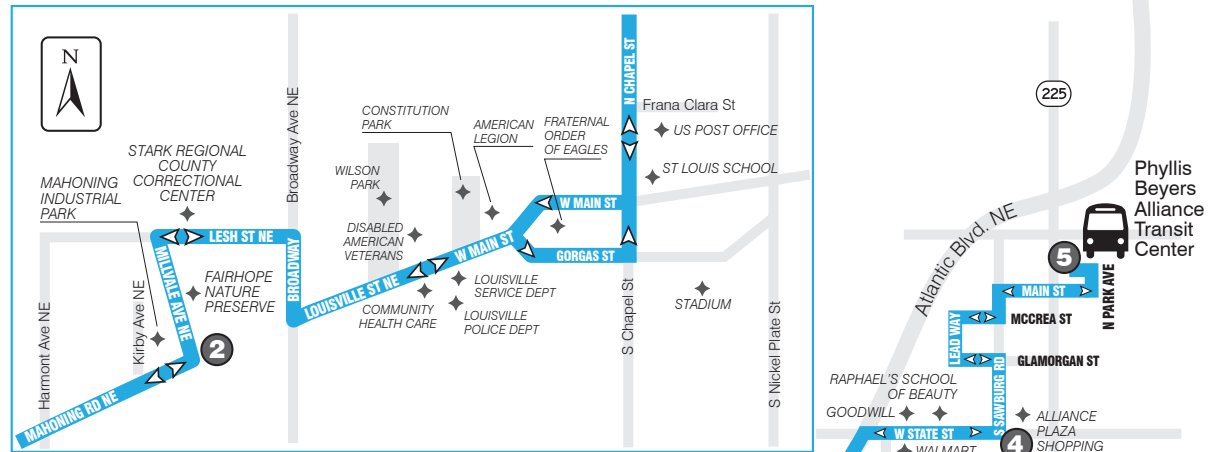

www.SARTAonline.com

330-477-2782

Download SARTA's PinPoint app for real-time information on your route!

ROUTE 139: Monday thru Saturday

FROM DOWNTOWN CANTON TO ALLIANCE

1	2	3	4	5
Leave Canton Cornerstone Transit Center	Mahoning & Millvale	Main & Chapel	W State & Sawburg	Arrive Phyllis Beyers Alliance TC
5:45a	5:57a	6:07a	6:22a	6:40a
6:45a	6:57a	7:07a	7:22a	7:40a
7:45a	7:57a	8:07a	8:22a	8:40a
8:45a	8:57a	9:07a	9:22a	9:40a
9:45a	9:57a	10:07a	10:22a	10:40a
10:45a	10:57a	11:07a	11:22a	11:40a
11:45a	11:57a	12:07p	12:22p	12:40p
12:45p	12:57p	1:07p	1:22p	1:40p
1:45p	1:57p	2:07p	2:22p	2:40p
2:45p	2:57p	3:07p	3:22p	3:40p
3:45p	3:57p	4:07p	4:22p	4:40p
4:45p	4:57p	5:07p	5:22p	5:40p
5:45p	5:57p	6:07p	6:22p	6:40p
6:45p	6:57p	7:07p	7:22p	7:40p
7:45p	7:57p	8:07p	8:22p	8:40p
8:45p	8:57p	9:07p	9:22p	9:40p

ROUTE 139: Monday thru Saturday

FROM ALLIANCE TO DOWNTOWN CANTON

5	4	3	2	1
Leave Phyllis Beyers Alliance TC	Sawburg & W State	Main & Chapel	Mahoning & Millvale	Arrive Canton Cornerstone Transit Center
5:45a	5:54a	6:11a	6:21a	6:40a
6:45a	6:54a	7:11a	7:21a	7:40a
7:45a	7:54a	8:11a	8:21a	8:40a
8:45a	8:54a	9:11a	9:21a	9:40a
9:45a	9:54a	10:11a	10:21a	10:40a
10:45a	10:54a	11:11a	11:21a	11:40a
11:45a	11:54a	12:11p	12:21p	12:40p
12:45p	12:54p	1:11p	1:21p	1:40p
1:45p	1:54p	2:11p	2:21p	2:40p
2:45p	2:54p	3:11p	3:21p	3:40p
3:45p	3:54p	4:11p	4:21p	4:40p
4:45p	4:54p	5:11p	5:21p	5:40p
5:45p	5:54p	6:11p	6:21p	6:40p
6:45p	6:54p	7:11p	7:21p	7:40p
7:45p	7:54p	8:11p	8:21p	8:40p
8:45p	8:54p	9:11p	9:21p	9:40p

Close-Up of Louisville

ROUTE 139

DOWNTOWN CANTON/LOUISVILLE/ALLIANCE

www.SARTAonline.com