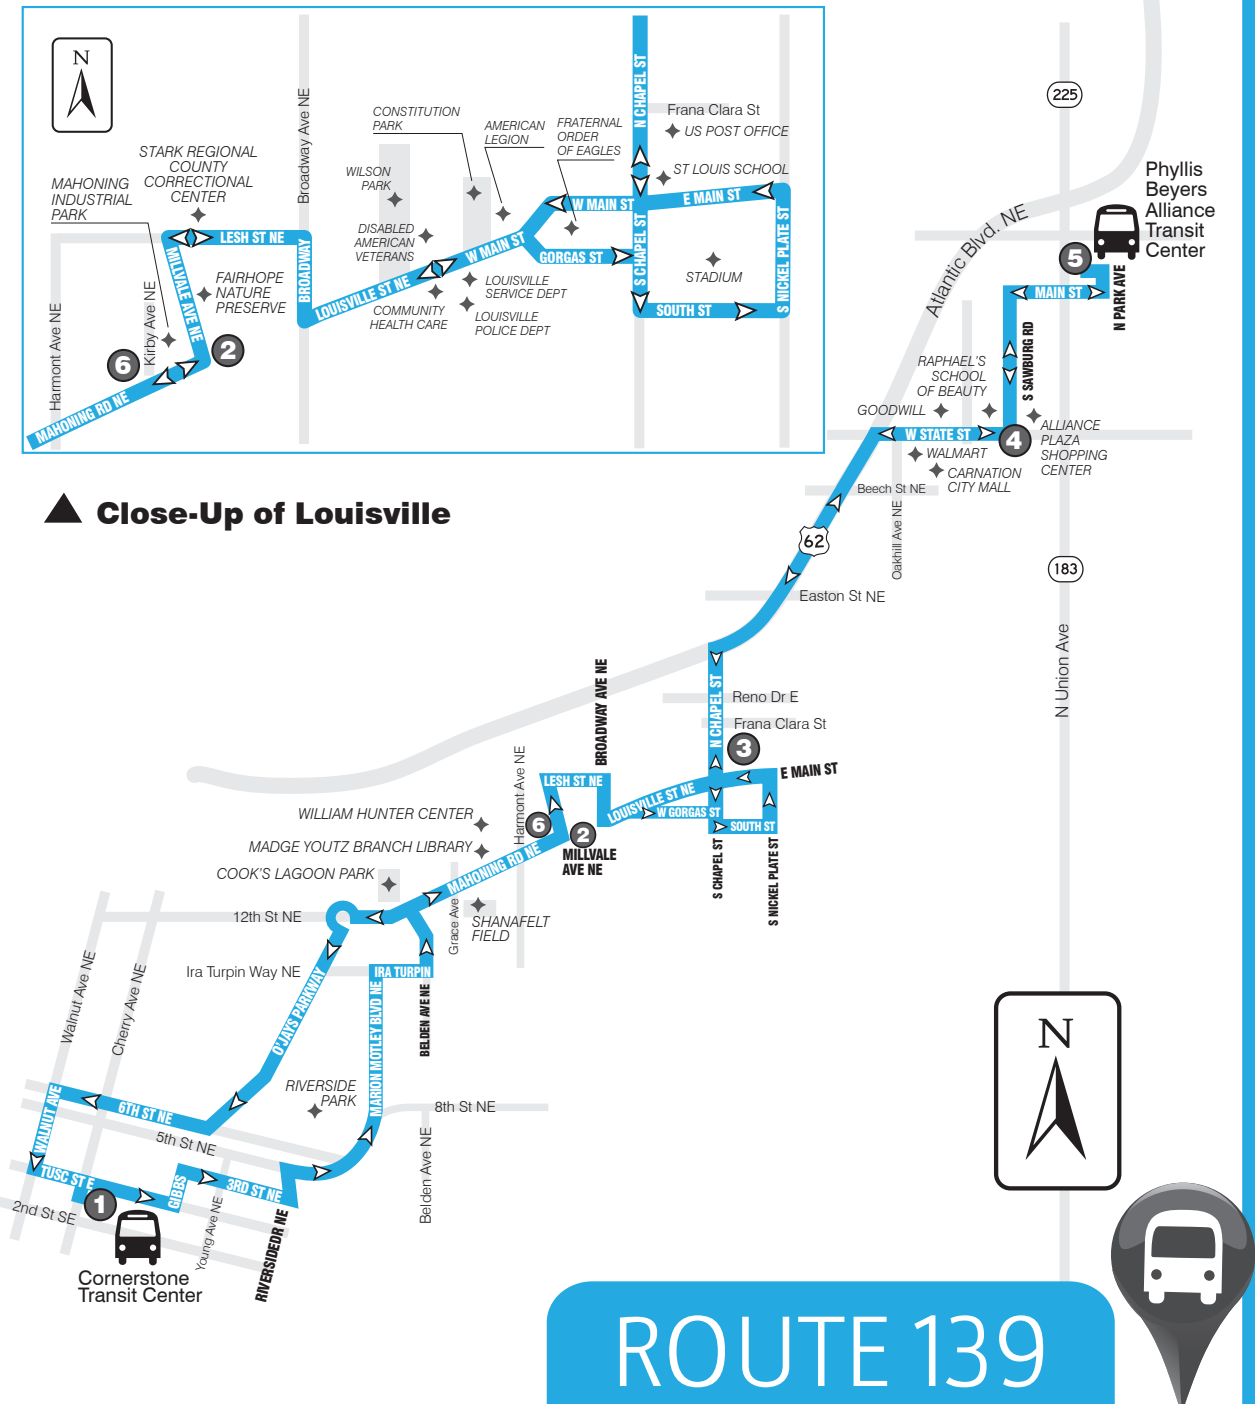

SARTA PinPoint allows you to locate your bus' arrival time in real time...

TEXT

"PP" plus the "Stop ID" to 321123 (ex. PP1234).

CALL

Call 330-477-2782 and input a stop ID number to receive info about departure and arrival times.

SARTA's Cornerstone location is an official BikeSmart Hub.

www.SARTAonline.com

330-477-2782

87644_REV1 09/18

[ROUTE 139]

SCHEDULE & MAP

Downtown Canton/Louisville/Alliance

Monday-Saturday

Effective June 7, 2015

Revised November 18, 2018

www.SARTAonline.com

330-477-2782

ROUTE 139: Monday thru Saturday

FROM DOWNTOWN CANTON TO ALLIANCE

1	2	3	4	5
Leave Canton Cornerstone Transit Center	Mahoning & Millvale	Main & Chapel	W State & Sawburg	Arrive Phyllis Beyers Alliance TC
5:45a	5:55a	6:10a	6:23a	6:40a
6:45a	6:55a	7:10a	7:23a	7:40a
7:45a	7:55a	8:10a	8:23a	8:40a
8:45a	8:55a	9:10a	9:23a	9:40a
9:45a	9:55a	10:10a	10:23a	10:40a
10:45a	10:55a	11:10a	11:23a	11:40a
11:45a	11:55a	12:10p	12:23p	12:40p
12:45p	12:55p	1:10p	1:23p	1:40p
1:45p	1:55p	2:10p	2:23p	2:40p
2:45p	2:55p	3:10p	3:23p	3:40p
3:45p	3:55p	4:10p	4:23p	4:40p
4:45p	4:55p	5:10p	5:23p	5:40p
5:45p	5:55p	6:10p	6:23p	6:40p
6:45p	6:55p	7:10p	7:23p	7:40p
7:45p	7:55p	8:10p	8:23p	8:40p
8:45p	8:55p	9:10p	9:23p	9:40p

ROUTE 139: Monday thru Saturday

FROM ALLIANCE TO DOWNTOWN CANTON

5	4	3	6	1
Leave Phyllis Beyers Alliance TC	Sawburg & W State	Main & Chapel	Mahoning & Kirby	Arrive Canton Cornerstone Transit Center
5:45a	5:49a	6:10a	6:20a	6:40a
6:45a	6:49a	7:10a	7:20a	7:40a
7:45a	7:49a	8:10a	8:20a	8:40a
8:45a	8:49a	9:10a	9:20a	9:40a
9:45a	9:49a	10:10a	10:20a	10:40a
10:45a	10:49a	11:10a	11:20a	11:40a
11:45a	11:49a	12:10p	12:20p	12:40p
12:45p	12:49p	1:10p	1:20p	1:40p
1:45p	1:49p	2:10p	2:20p	2:40p
2:45p	2:49p	3:10p	3:20p	3:40p
3:45p	3:49p	4:10p	4:20p	4:40p
4:45p	4:49p	5:10p	5:20p	5:40p
5:45p	5:49p	6:10p	6:20p	6:40p
6:45p	6:49p	7:10p	7:20p	7:40p
7:45p	7:49p	8:10p	8:20p	8:40p
8:45p	8:49p	9:10p	9:20p	9:40p