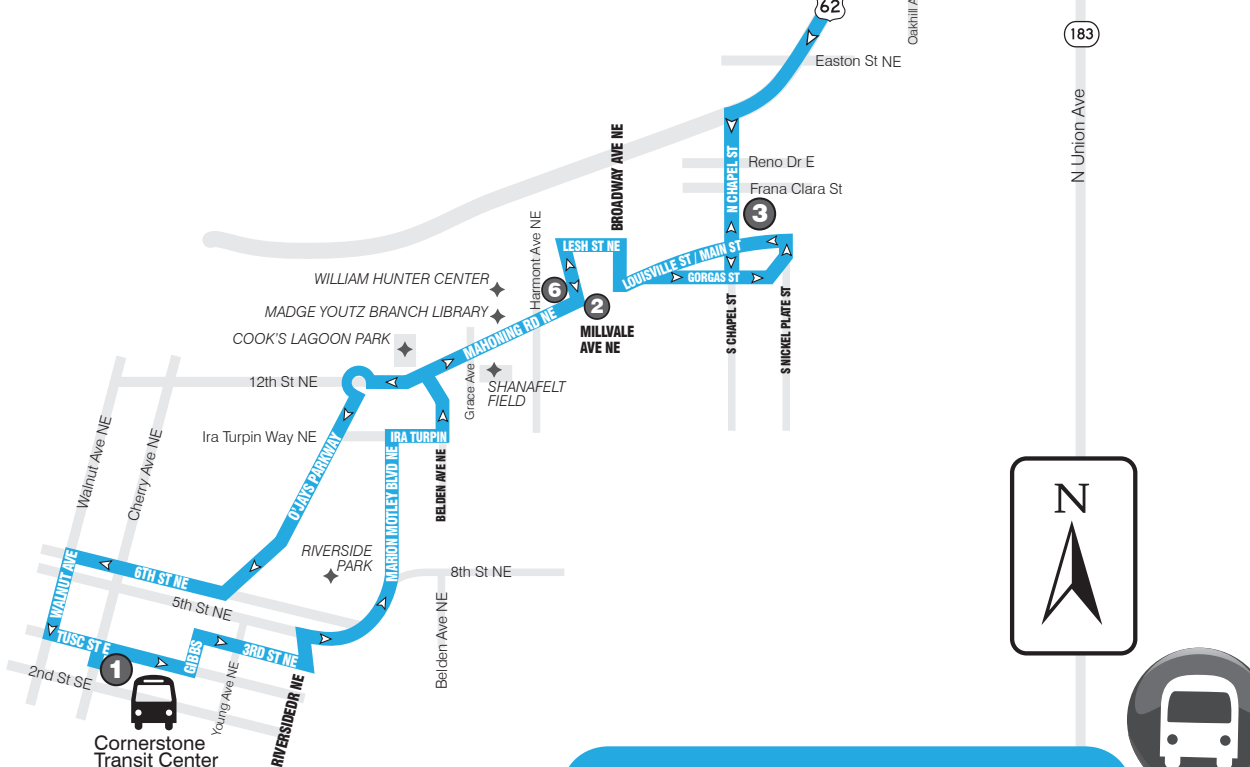

SARTA's Cornerstone location is an official BikeSmart Hub.

www.SARTAonline.com
330-477-2782

94119 06/19

[ROUTE 139]

SCHEDULE & MAP

Downtown Canton/Louisville/Alliance

Monday-Saturday

Effective August 18, 2019

www.SARTAonline.com
330-477-2782

Download SARTA's PinPoint app for real-time information on your route!

ROUTE 139: Monday thru Saturday

FROM DOWNTOWN CANTON TO ALLIANCE

1	2	3	4	5
Leave Canton Cornerstone Transit Center	Mahoning & Millvale	Main & Chapel	W State & Sawburg	Arrive Phyllis Beyers Alliance TC
5:45a	5:55a	6:10a	6:23a	6:40a
6:45a	6:55a	7:10a	7:23a	7:40a
7:45a	7:55a	8:10a	8:23a	8:40a
8:45a	8:55a	9:10a	9:23a	9:40a
9:45a	9:55a	10:10a	10:23a	10:40a
10:45a	10:55a	11:10a	11:23a	11:40a
11:45a	11:55a	12:10p	12:23p	12:40p
12:45p	12:55p	1:10p	1:23p	1:40p
1:45p	1:55p	2:10p	2:23p	2:40p
2:45p	2:55p	3:10p	3:23p	3:40p
3:45p	3:55p	4:10p	4:23p	4:40p
4:45p	4:55p	5:10p	5:23p	5:40p
5:45p	5:55p	6:10p	6:23p	6:40p
6:45p	6:55p	7:10p	7:23p	7:40p
7:45p	7:55p	8:10p	8:23p	8:40p
8:45p	8:55p	9:10p	9:23p	9:40p

ROUTE 139: Monday thru Saturday

FROM ALLIANCE TO DOWNTOWN CANTON

5	4	3	6	1
Leave Phyllis Beyers Alliance TC	Sawburg & W State	Main & Chapel	Mahoning & Kirby	Arrive Canton Cornerstone Transit Center
5:45a	5:49a	6:10a	6:20a	6:40a
6:45a	6:49a	7:10a	7:20a	7:40a
7:45a	7:49a	8:10a	8:20a	8:40a
8:45a	8:49a	9:10a	9:20a	9:40a
9:45a	9:49a	10:10a	10:20a	10:40a
10:45a	10:49a	11:10a	11:20a	11:40a
11:45a	11:49a	12:10p	12:20p	12:40p
12:45p	12:49p	1:10p	1:20p	1:40p
1:45p	1:49p	2:10p	2:20p	2:40p
2:45p	2:49p	3:10p	3:20p	3:40p
3:45p	3:49p	4:10p	4:20p	4:40p
4:45p	4:49p	5:10p	5:20p	5:40p
5:45p	5:49p	6:10p	6:20p	6:40p
6:45p	6:49p	7:10p	7:20p	7:40p
7:45p	7:49p	8:10p	8:20p	8:40p
8:45p	8:49p	9:10p	9:20p	9:40p

Close-Up of Louisville

ROUTE 139

DOWNTOWN CANTON/LOUISVILLE/ALLIANCE

www.SARTAonline.com