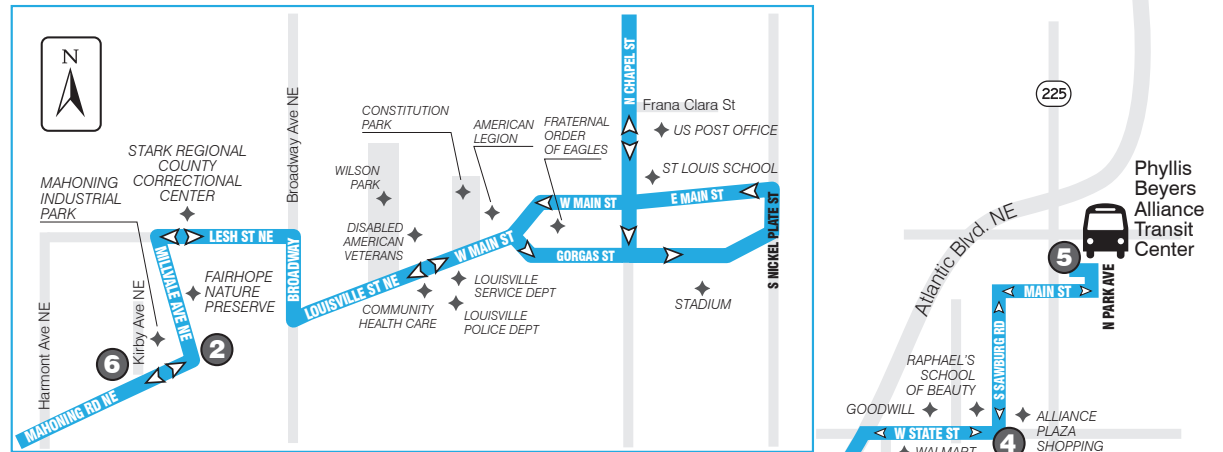

SARTA's Cornerstone location is an official BikeSmart Hub.

www.SARTAonline.com
330-477-2782

94119 06/19

[ROUTE 139]

SCHEDULE & MAP

Downtown Canton/Louisville/Alliance

Monday-Saturday

Effective August 18, 2019

www.SARTAonline.com
330-477-2782

Download SARTA's PinPoint app for real-time information on your route!

ROUTE 139: Monday thru Saturday

FROM DOWNTOWN CANTON TO ALLIANCE

1	2	3	4	5
Leave Canton Cornerstone Transit Center	Mahoning & Millvale	Main & Chapel	W State & Sawburg	Arrive Phyllis Beyers Alliance TC
5:45a	5:55a	6:10a	6:23a	6:40a
6:45a	6:55a	7:10a	7:23a	7:40a
7:45a	7:55a	8:10a	8:23a	8:40a
8:45a	8:55a	9:10a	9:23a	9:40a
9:45a	9:55a	10:10a	10:23a	10:40a
10:45a	10:55a	11:10a	11:23a	11:40a
11:45a	11:55a	12:10p	12:23p	12:40p
12:45p	12:55p	1:10p	1:23p	1:40p
1:45p	1:55p	2:10p	2:23p	2:40p
2:45p	2:55p	3:10p	3:23p	3:40p
3:45p	3:55p	4:10p	4:23p	4:40p
4:45p	4:55p	5:10p	5:23p	5:40p
5:45p	5:55p	6:10p	6:23p	6:40p
6:45p	6:55p	7:10p	7:23p	7:40p
7:45p	7:55p	8:10p	8:23p	8:40p
8:45p	8:55p	9:10p	9:23p	9:40p

ROUTE 139: Monday thru Saturday

FROM ALLIANCE TO DOWNTOWN CANTON

5	4	3	6	1
Leave Phyllis Beyers Alliance TC	Sawburg & W State	Main & Chapel	Mahoning & Kirby	Arrive Canton Cornerstone Transit Center
5:45a	5:49a	6:10a	6:20a	6:40a
6:45a	6:49a	7:10a	7:20a	7:40a
7:45a	7:49a	8:10a	8:20a	8:40a
8:45a	8:49a	9:10a	9:20a	9:40a
9:45a	9:49a	10:10a	10:20a	10:40a
10:45a	10:49a	11:10a	11:20a	11:40a
11:45a	11:49a	12:10p	12:20p	12:40p
12:45p	12:49p	1:10p	1:20p	1:40p
1:45p	1:49p	2:10p	2:20p	2:40p
2:45p	2:49p	3:10p	3:20p	3:40p
3:45p	3:49p	4:10p	4:20p	4:40p
4:45p	4:49p	5:10p	5:20p	5:40p
5:45p	5:49p	6:10p	6:20p	6:40p
6:45p	6:49p	7:10p	7:20p	7:40p
7:45p	7:49p	8:10p	8:20p	8:40p
8:45p	8:49p	9:10p	9:20p	9:40p

Close-Up of Louisville

ROUTE 139

DOWNTOWN CANTON/LOUISVILLE/ALLIANCE

www.SARTAonline.com