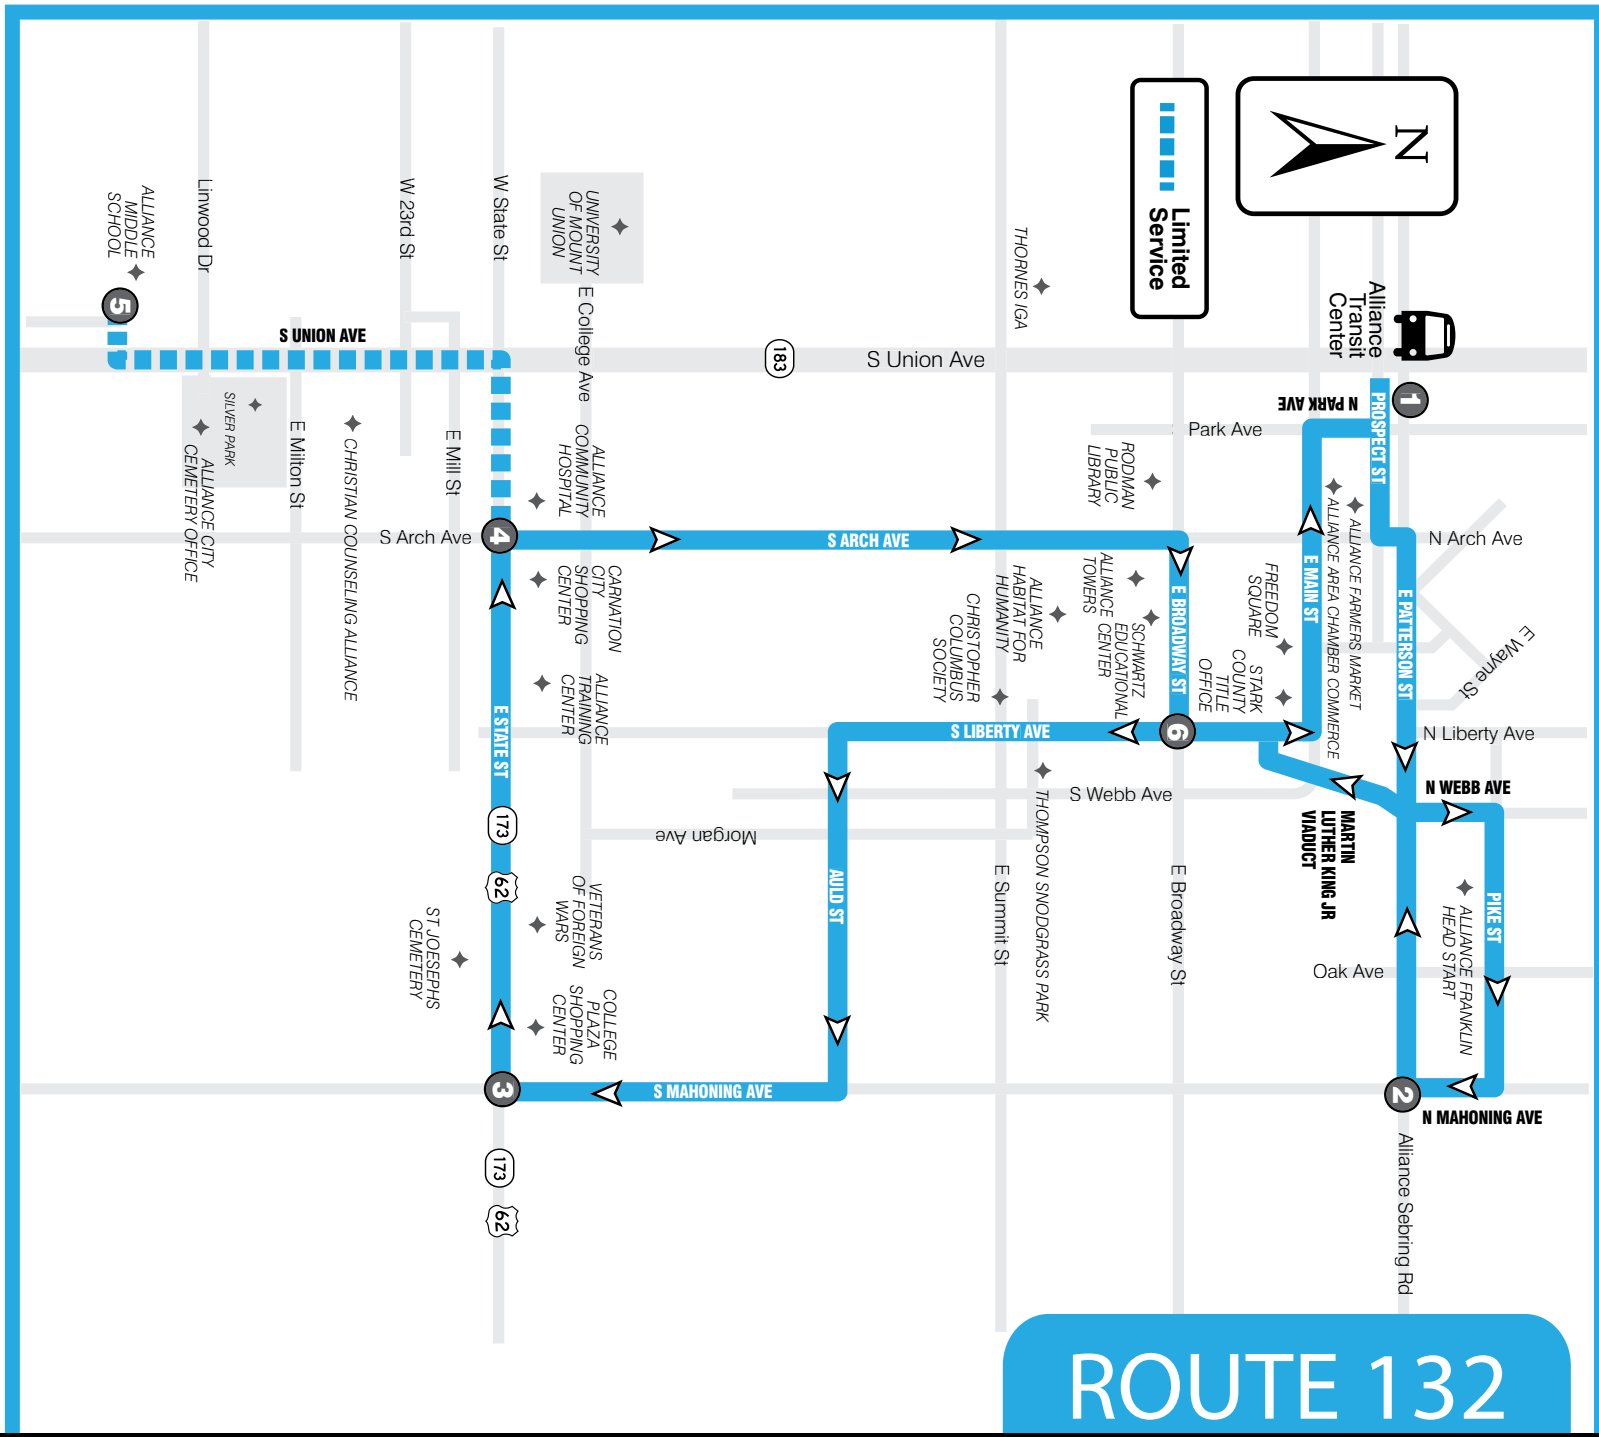

[ROUTE] POINTS OF INTEREST
[132]

- >> Alliance Community Hospital
- >> Alliance Franklin Head Start
- >> Alliance Middle School
- >> Auld Street Industrial Area
- >> College Plaza
- >> Downtown Alliance
- >> Rodman Library
- >> Silver Park
- >> Thorne's IGA
- >> University of Mount Union

FROM DOWNTOWN ALLIANCE TO BROADWAY & LIBERTY

1	2	3	4	5	6	1
Leave Alliance Transit Center	Mahoning & Patterson	College Plaza	Alliance Hospital	Alliance Middle School	Bradway & Liberty	Arrive Alliance Transit Center
6:15a	6:20a	6:27a	6:29a	#####	6:35a	6:40a
6:45a	6:50a	6:57a	6:59a	#####	7:05a	7:10a
7:15a	7:20a	7:27a	7:29a	#####	7:35a	7:40a
7:45a	7:50a	7:57a	7:59a	8:00a	8:05a	8:10a
8:15a	8:20a	8:27a	8:29a	#####	8:35a	8:40a
8:45a	8:50a	8:57a	8:59a	#####	9:05a	9:10a
9:15a	9:20a	9:27a	9:29a	#####	9:35a	9:40a
9:45a	9:50a	9:57a	9:59a	#####	10:05a	10:10a
10:15a	10:20a	10:27a	10:29a	#####	10:35a	10:40a
10:45a	10:50a	10:57a	10:59a	#####	11:05a	11:10a
11:15a	11:20a	11:27a	11:29a	#####	11:35a	11:40a
11:45a	11:50a	11:57a	11:59a	12:00p	12:05p	12:10p
12:15p	12:20p	12:27p	12:29p	#####	12:35p	12:40p
12:45p	12:50p	12:57p	12:59p	#####	1:05p	1:10p
1:15p	1:20p	1:27p	1:29p	#####	1:35p	1:40p
1:45p	1:50p	1:57p	1:59p	#####	2:05p	2:10p
2:15p	2:20p	2:27p	2:29p	#####	2:35p	2:40p
2:45p	2:50p	2:57p	2:59p	3:00p	3:05p	3:10p
3:15p	3:20p	3:27p	3:29p	#####	3:35p	3:40p
3:45p	3:50p	3:57p	3:59p	#####	4:05p	4:10p
4:15p	4:20p	4:27p	4:29p	#####	4:35p	4:40p
4:45p	4:50p	4:57p	4:59p	#####	5:05p	5:10p
5:15p	5:20p	5:27p	5:29p	#####	5:35p	5:40p
5:45p	5:50p	5:57p	5:59p	6:00p	6:05p	6:10p
6:15p	6:20p	6:27p	6:29p	#####	6:35p	6:40p
6:45p	6:50p	6:57p	6:59p	#####	7:05p	7:10p
7:15p	7:20p	7:27p	7:29p	#####	7:35p	7:40p
7:45p	7:50p	7:57p	7:59p	#####	8:05p	8:10p
8:15p	8:20p	8:27p	8:29p	#####	8:35p	8:40p
8:45p	8:50p	8:57p	8:59p	#####	9:05p	9:10p

No Service

ROUTE 132

[DOWNTOWN ALLIANCE/BROADWAY & LIBERTY LOOP]