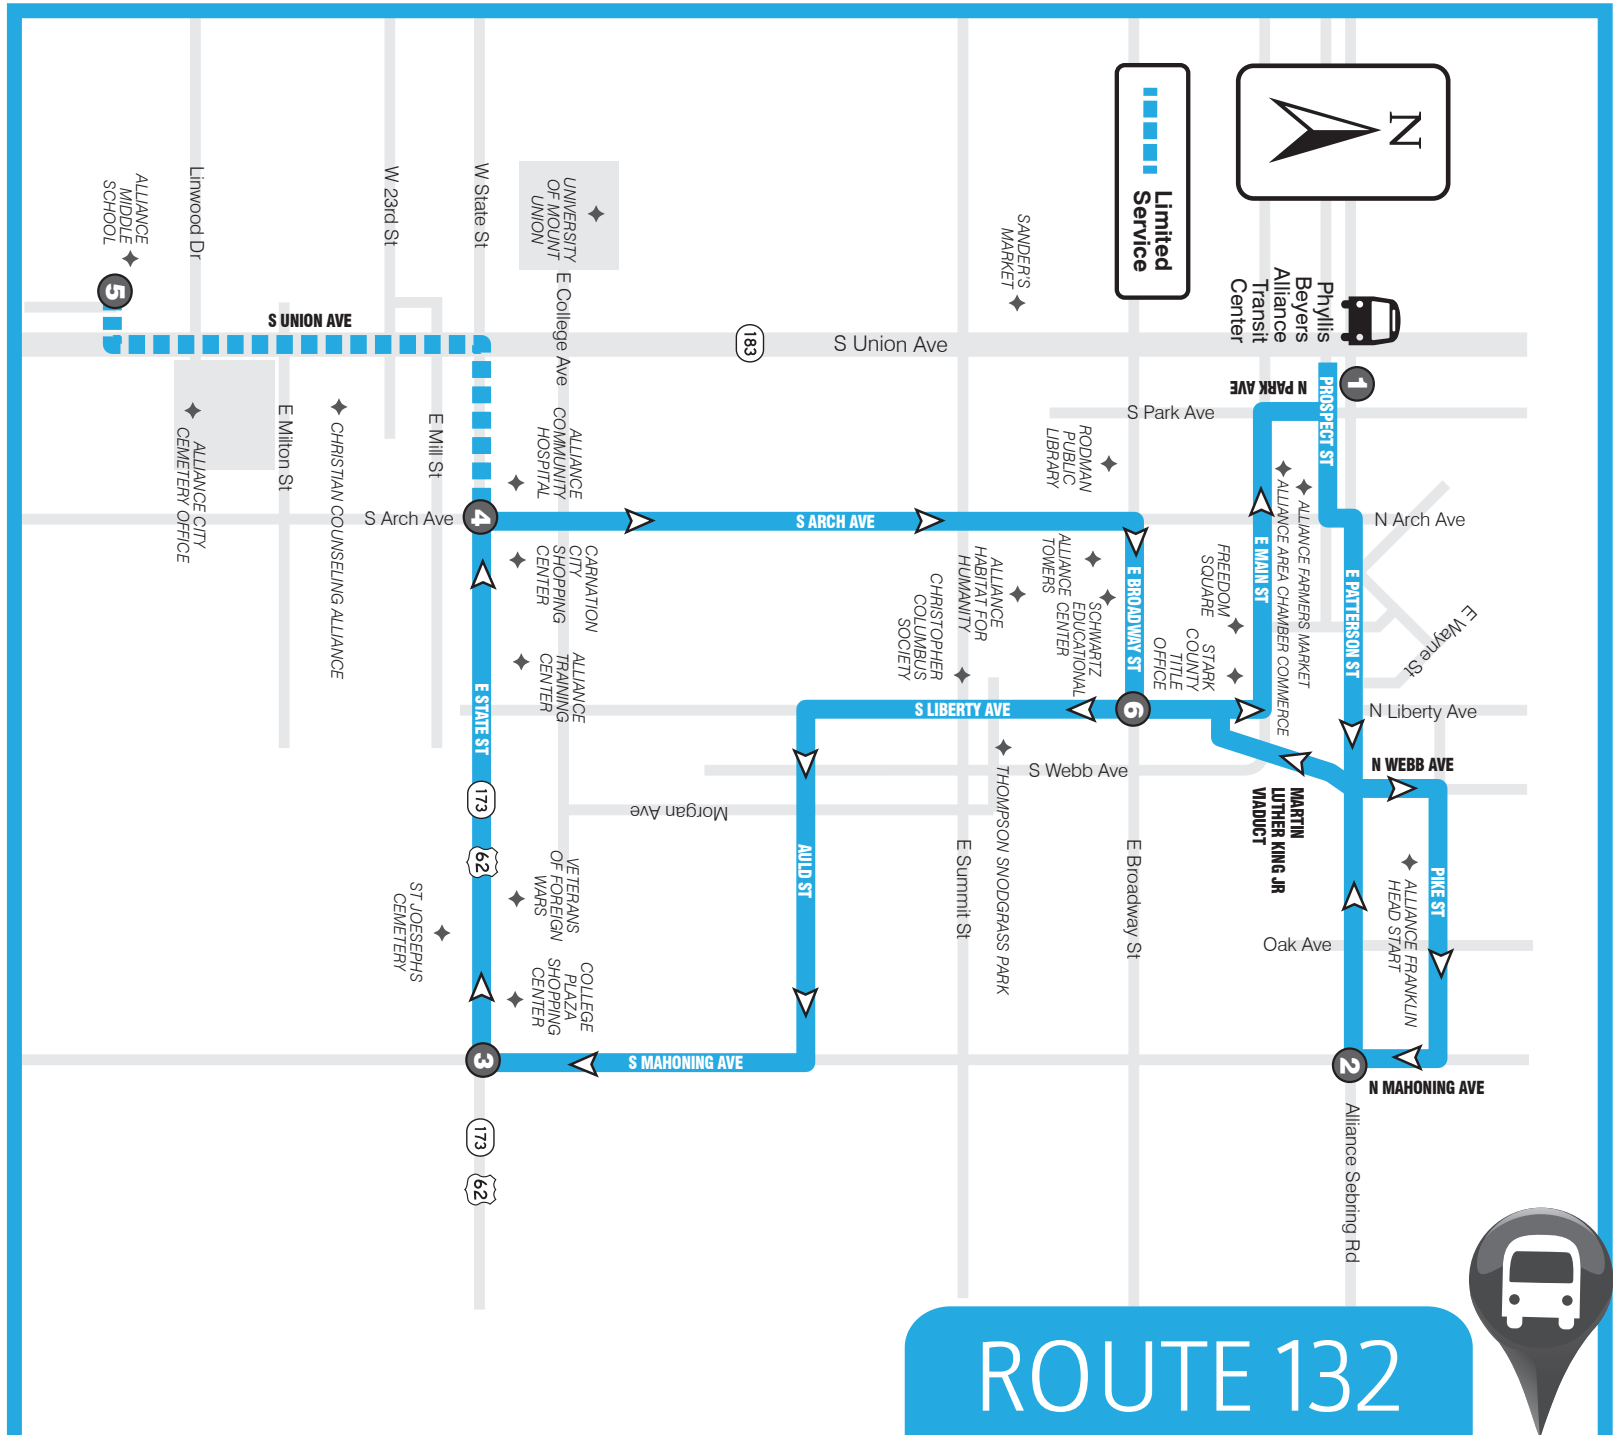

**SARTA PinPoint allows you to locate your bus' arrival time in real time...**

**TEXT**

"PP" plus the "Stop ID" to 321123 (ex. PP1234).

**CALL**

Call 330-477-2782 and input a stop ID number to receive info about departure and arrival times.

- » Alliance Community Hospital
- » Alliance Franklin Head Start
- » Alliance Middle School
- » Auld Street Industrial Area
- » College Plaza
- » Downtown Alliance
- » Rodman Library
- » Sander's Market
- » Silver Park
- » University of Mount Union

**Effective August 2021**

**www.SARTAonline.com**

**330-477-2782**

**Download SARTA's PinPoint app for real-time information on your route!**

ROUTE 132: Monday thru Saturday

FROM DOWNTOWN ALLIANCE TO BROADWAY & LIBERTY

# No Service

ROUTE 132

DOWNTOWN ALLIANCE/BROADWAY & LIBERTY LOOP

www.SARTAonline.com