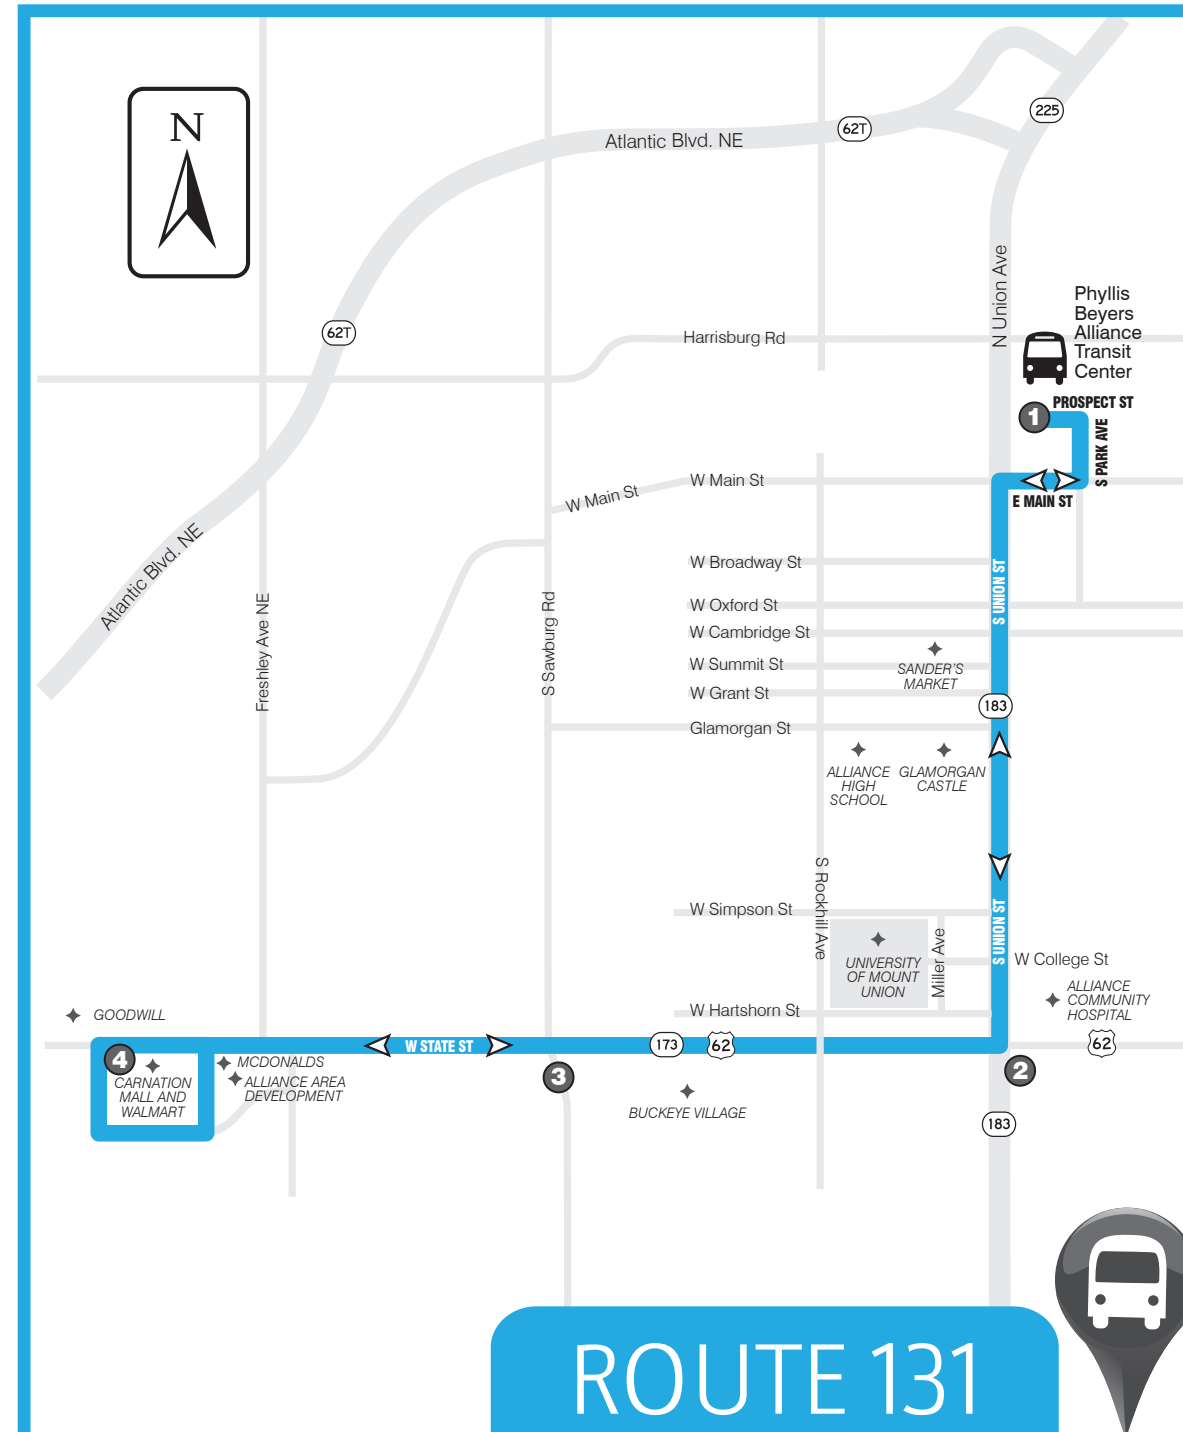

SARTA PinPoint allows you to locate your bus' arrival time in real time...

TEXT

"PP" plus the "Stop ID" to 321123 (ex. PP1234).

CALL

Call 330-477-2782 and input a stop ID number to receive info about departure and arrival times.

SARTA's Cornerstone location is an official BikeSmart Hub.

www.SARTAonline.com

330-477-2782

84347 04/18

[ROUTE]
[131]

**Downtown Alliance/
State & Sawburg
Monday-Saturday
Effective January 2012**

www.SARTAonline.com

330-477-2782

Download SARTA's PinPoint app for real-time information on your route!

ROUTE 131: Monday thru Saturday

FROM DOWNTOWN ALLIANCE TO STATE & SAWBURG

1	2	3	4
Leave Phyllis Beyers Alliance TC	Union & State	State & Sawburg	Walmart
6:15a	6:20a	6:23a	6:27a
7:15a	7:20a	7:23a	7:27a
8:15a	8:20a	8:23a	8:27a
9:15a	9:20a	9:23a	9:27a
10:15a	10:20a	10:23a	10:27a
11:15a	11:20a	11:23a	11:27a
12:15p	12:20p	12:23p	12:27p
1:15p	1:20p	1:23p	1:27p
2:15p	2:20p	2:23p	2:27p
3:15p	3:20p	3:23p	3:27p
4:15p	4:20p	4:23p	4:27p
5:15p	5:20p	5:23p	5:27p
6:15p	6:20p	6:23p	6:27p
7:15p	7:20p	7:23p	7:27p
8:15p	8:20p	8:23p	8:27p

ROUTE 131: Monday thru Saturday

FROM STATE & SAWBURG TO DOWNTOWN ALLIANCE

4	3	2	1
Leave Walmart	State & Sawburg	Union & State	Arrive Phyllis Beyers Alliance TC
6:27a	6:32a	6:35a	6:40a
7:27a	7:32a	7:35a	7:40a
8:27a	8:32a	8:35a	8:40a
9:27a	9:32a	9:35a	9:40a
10:27a	10:32a	10:35a	10:40a
11:27a	11:32a	11:35a	11:40a
12:27p	12:32p	12:35p	12:40p
1:27p	1:32p	1:35p	1:40p
2:27p	2:32p	2:35p	2:40p
3:27p	3:32p	3:35p	3:40p
4:27p	4:32p	4:35p	4:40p
5:27p	5:32p	5:35p	5:40p
6:27p	6:32p	6:35p	6:40p
7:27p	7:32p	7:35p	7:40p
8:27p	8:32p	8:35p	8:40p