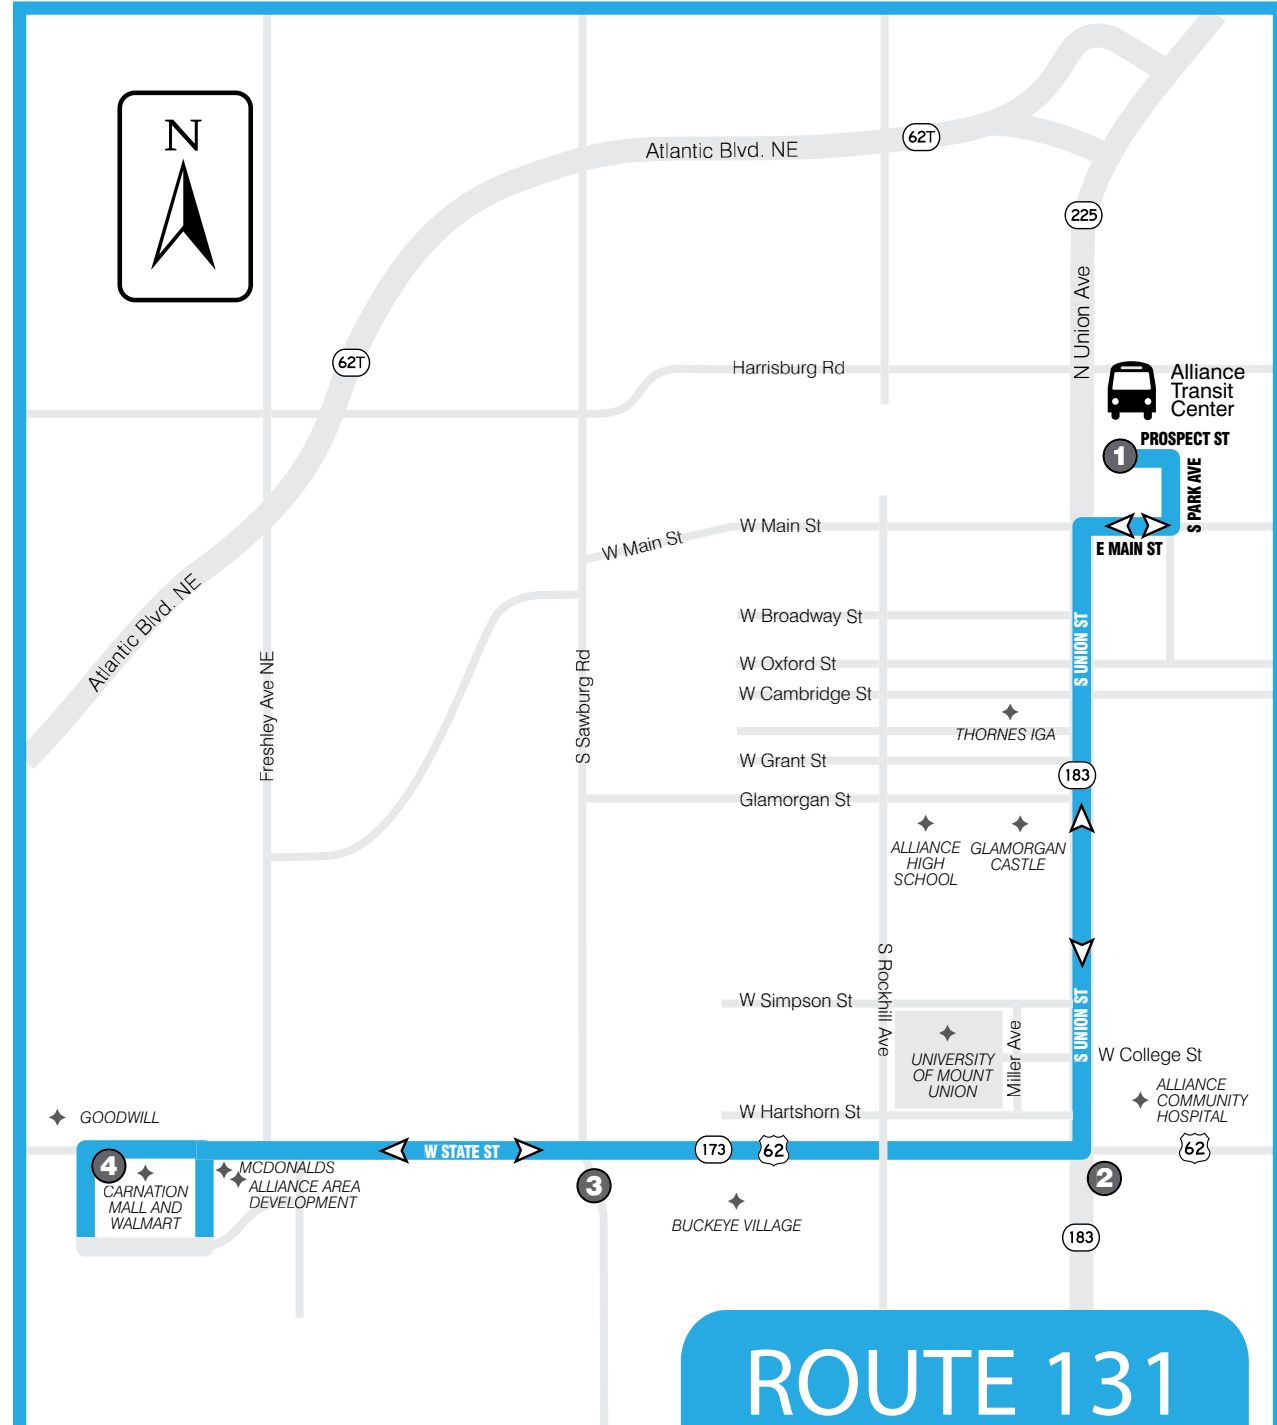

ROUTE 131: Monday thru Saturday

FROM DOWNTOWN ALLIANCE TO STATE & SAWBURG

1	2	3	4
Leave Alliance Transit Center	Union & State	State & Sawburg	Walmart
6:15a	6:20a	6:23a	6:27a
7:15a	7:20a	7:23a	7:27a
8:15a	8:20a	8:23a	8:27a
9:15a	9:20a	9:23a	9:27a
10:15a	10:20a	10:23a	10:27a
11:15a	11:20a	11:23a	11:27a
12:15p	12:20p	12:23p	12:27p
1:15p	1:20p	1:23p	1:27p
2:15p	2:20p	2:23p	2:27p
3:15p	3:20p	3:23p	3:27p
4:15p	4:20p	4:23p	4:27p
5:15p	5:20p	5:23p	5:27p
6:15p	6:20p	6:23p	6:27p
7:15p	7:20p	7:23p	7:27p
8:15p	8:20p	8:23p	8:27p

ROUTE 131: Monday thru Saturday

FROM STATE & SAWBURG TO DOWNTOWN ALLIANCE

4	3	2	1
Leave Walmart	State & Sawburg	Union & State	Arrive Alliance Transit Center
6:27a	6:32a	6:35a	6:40a
7:27a	7:32a	7:35a	7:40a
8:27a	8:32a	8:35a	8:40a
9:27a	9:32a	9:35a	9:40a
10:27a	10:32a	10:35a	10:40a
11:27a	11:32a	11:35a	11:40a
12:27p	12:32p	12:35p	12:40p
1:27p	1:32p	1:35p	1:40p
2:27p	2:32p	2:35p	2:40p
3:27p	3:32p	3:35p	3:40p
4:27p	4:32p	4:35p	4:40p
5:27p	5:32p	5:35p	5:40p
6:27p	6:32p	6:35p	6:40p
7:27p	7:32p	7:35p	7:40p
8:27p	8:32p	8:35p	8:40p

ROUTE 131

[DOWNTOWN ALLIANCE/STATE & SAWBURG]