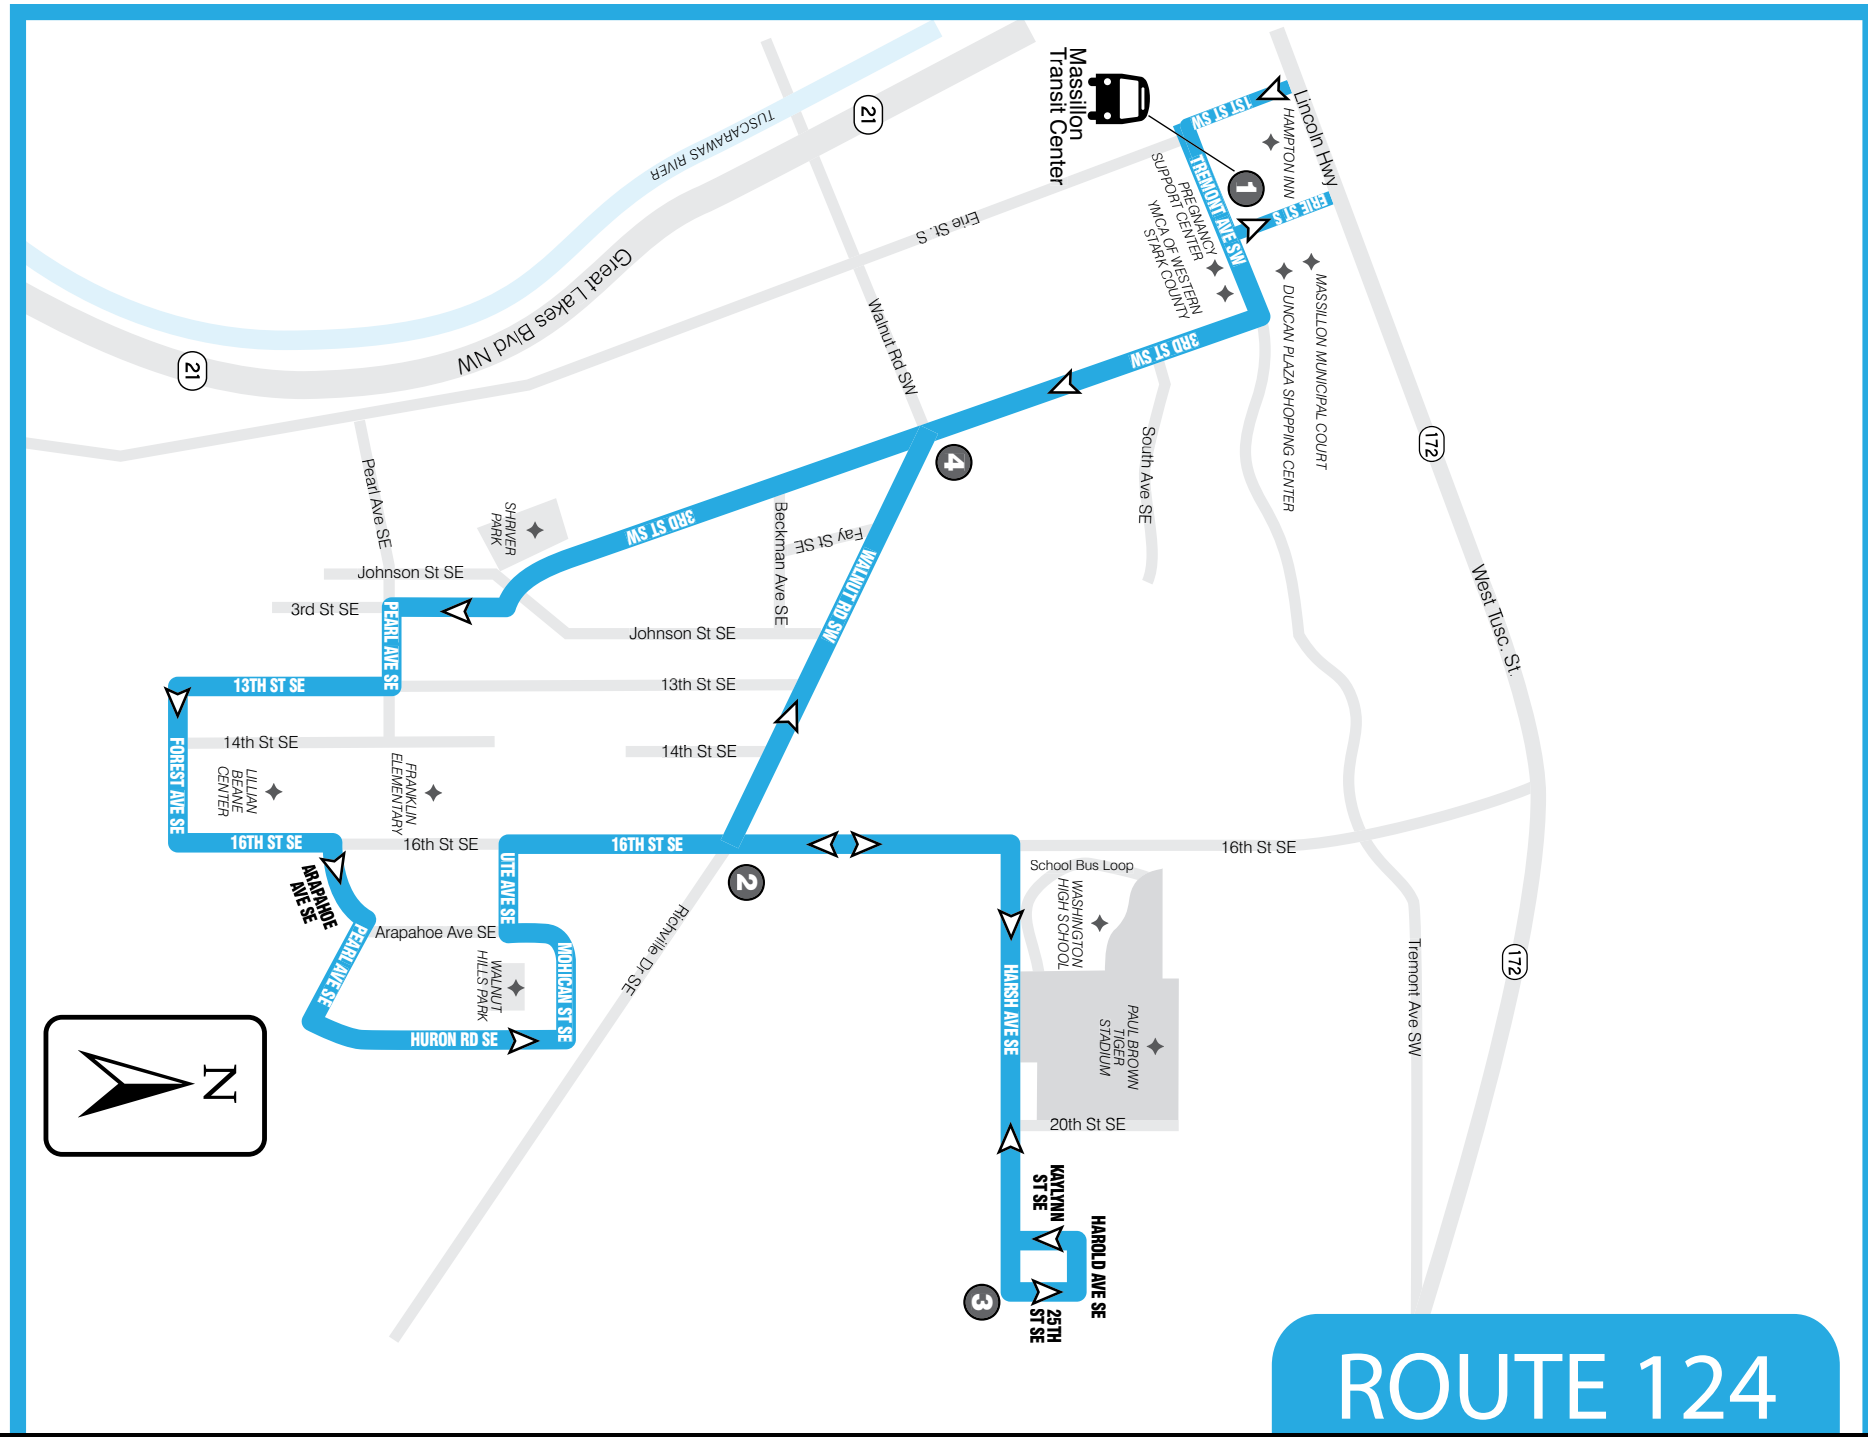

SARTA

SARTA

[ROUTE] POINTS OF INTEREST [124]

- >> Downtown Massillon
- >> Franklin Elementary
- >> Lillian Beane Center
- >> Paul Brown Stadium
- >> Walnut Hills
- >> Washington High School
- >> YMCA

SCHEDULE & MAP

FROM DOWNTOWN MASSILLON
TO 25TH/HARSH

1	2	3	4	1
Leave Massillon Transit Center	Walnut & 16th	25th & Harsh	3rd & Walnut	Arrive Massillon Transit Center
6:00a	6:07a	6:14a	6:20a	6:25a
7:00a	7:07a	7:14a	7:20a	7:25a
8:00a	8:07a	8:14a	8:20a	8:25a
9:00a	9:07a	9:14a	9:20a	9:25a
10:00a	10:07a	10:14a	10:20a	10:25a
11:00a	11:07a	11:14a	11:20a	11:25a
12:00p	12:07p	12:14p	12:20p	12:25p
1:00p	1:07p	1:14p	1:20p	1:25p
2:00p	2:07p	2:14p	2:20p	2:25p
3:00p	3:07p	3:14p	3:20p	3:25p
4:00p	4:07p	4:14p	4:20p	4:25p
5:00p	5:07p	5:14p	5:20p	5:25p
6:00p	6:07p	6:14p	6:20p	6:25p
7:00p	7:07p	7:14p	7:20p	7:25p
8:00p	8:07p	8:14p	8:20p	8:25p

ROUTE 124