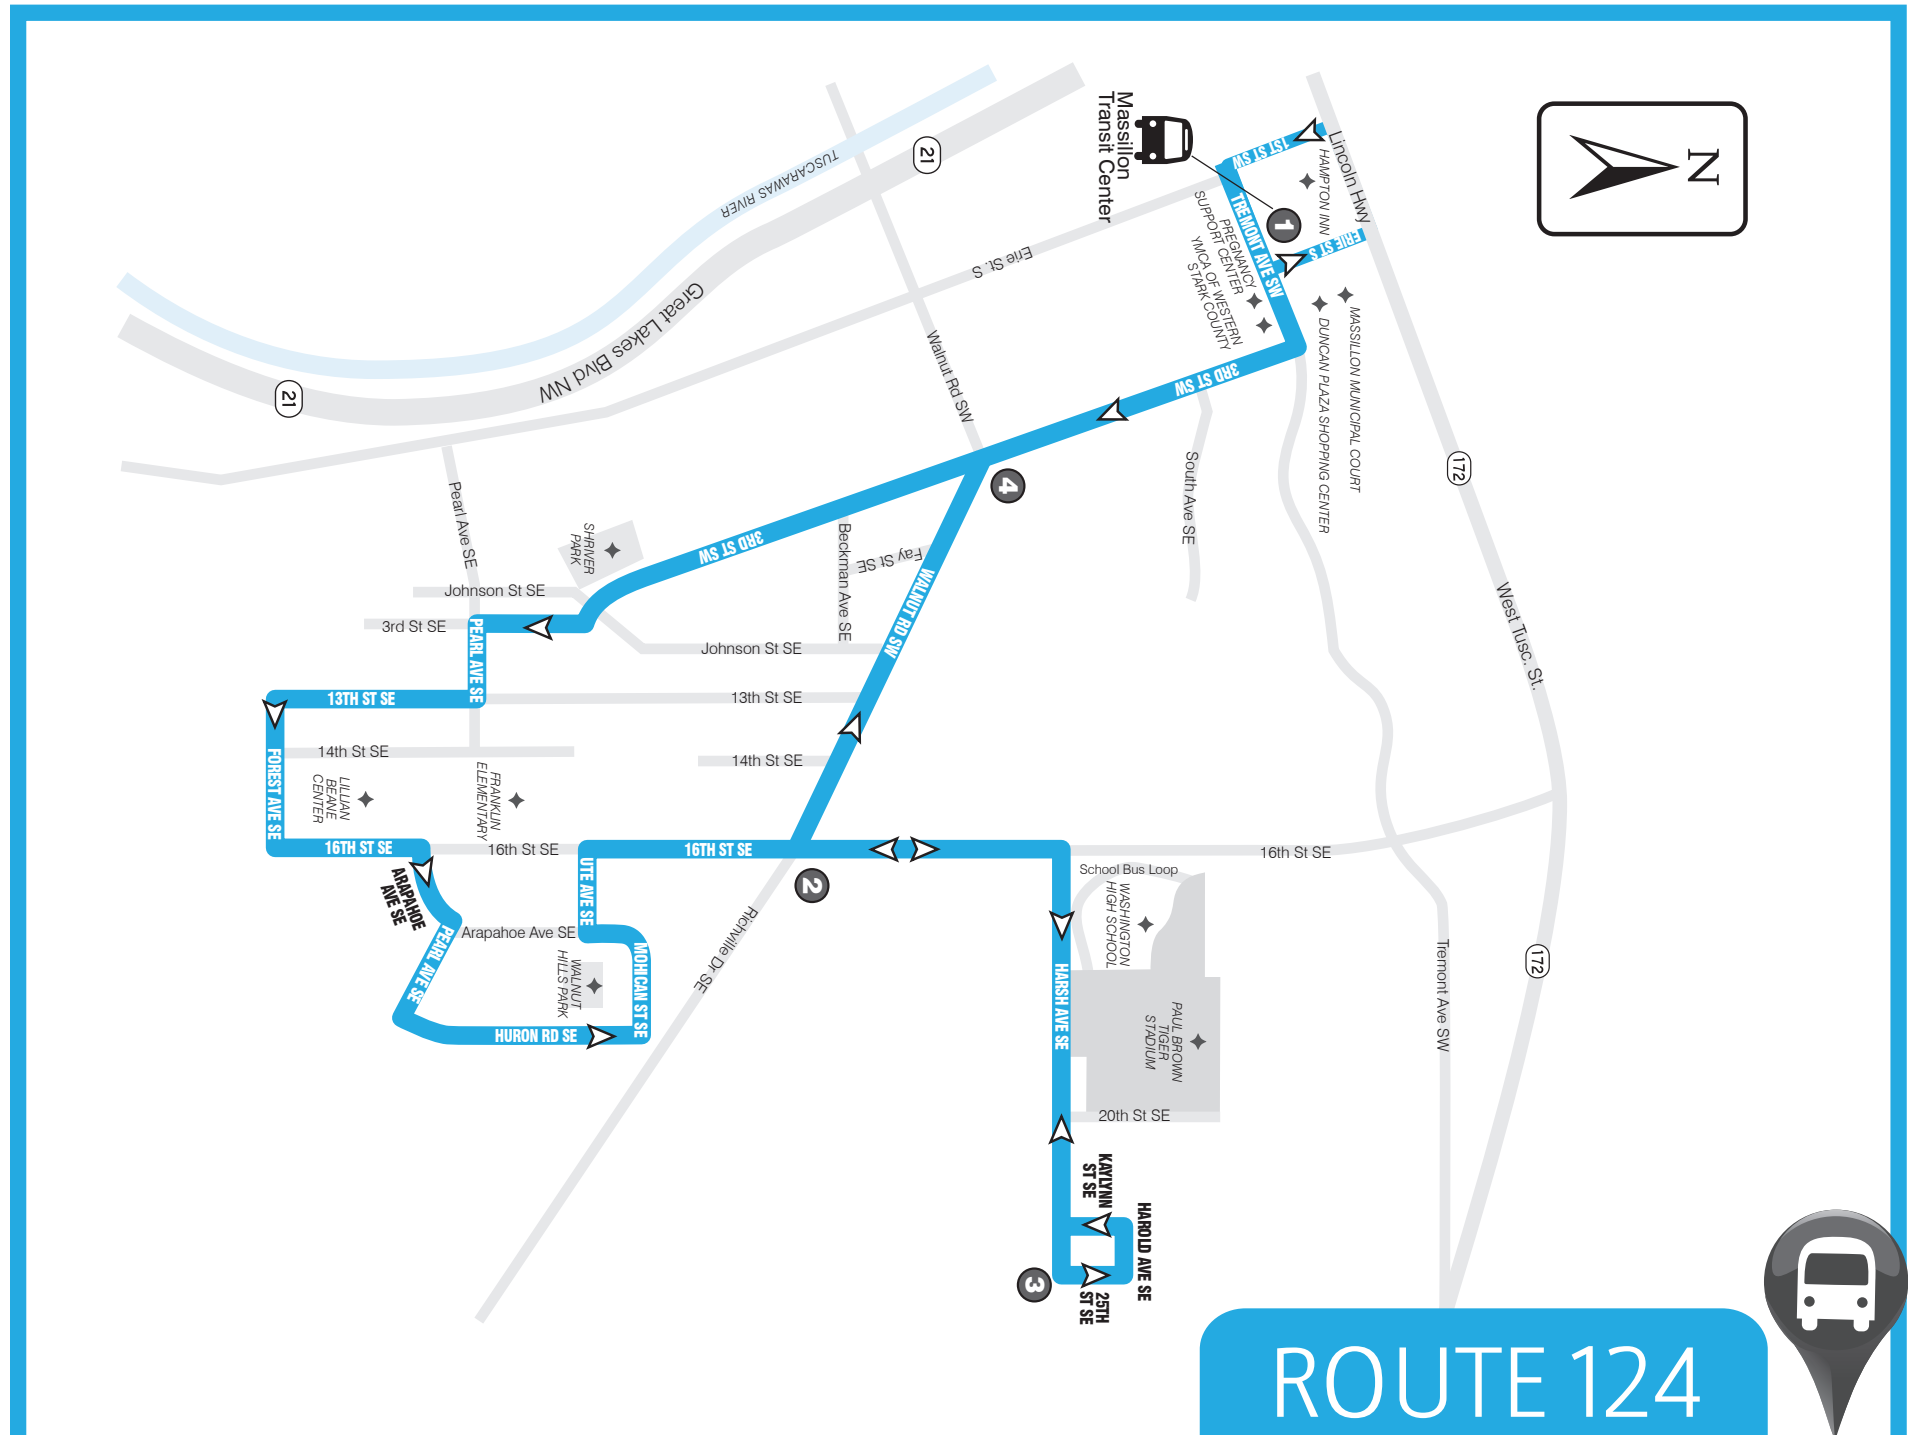

**SARTA PinPoint allows you to locate your bus' arrival time in real time...**

**TEXT**

"PP" plus the "Stop ID" to 321123 (ex. PP1234).

**CALL**

Call 330-477-2782 and input a stop ID number to receive info about departure and arrival times.

- » Downtown Massillon
- » Franklin Elementary
- » Lillian Beane Center
- » Paul Brown Stadium
- » Walnut Hills
- » Washington High School
- » YMCA

**SARTA's Cornerstone location is an official BikeSmart Hub.**

ROUTE 124: Monday thru Saturday

FROM DOWNTOWN MASSILLON TO 25TH/HARSH

1	2	3	4	1
Leave Massillon Transit Center	Walnut & 16th	25th & Harsh	3rd & Walnut	Arrive Massillon Transit Center
6:00a	6:07a	6:14a	6:20a	6:25a
7:00a	7:07a	7:14a	7:20a	7:25a
8:00a	8:07a	8:14a	8:20a	8:25a
9:00a	9:07a	9:14a	9:20a	9:25a
10:00a	10:07a	10:14a	10:20a	10:25a
11:00a	11:07a	11:14a	11:20a	11:25a
12:00p	12:07p	12:14p	12:20p	12:25p
1:00p	1:07p	1:14p	1:20p	1:25p
2:00p	2:07p	2:14p	2:20p	2:25p
3:00p	3:07p	3:14p	3:20p	3:25p
4:00p	4:07p	4:14p	4:20p	4:25p
5:00p	5:07p	5:14p	5:20p	5:25p
6:00p	6:07p	6:14p	6:20p	6:25p
7:00p	7:07p	7:14p	7:20p	7:25p
8:00p	8:07p	8:14p	8:20p	8:25p