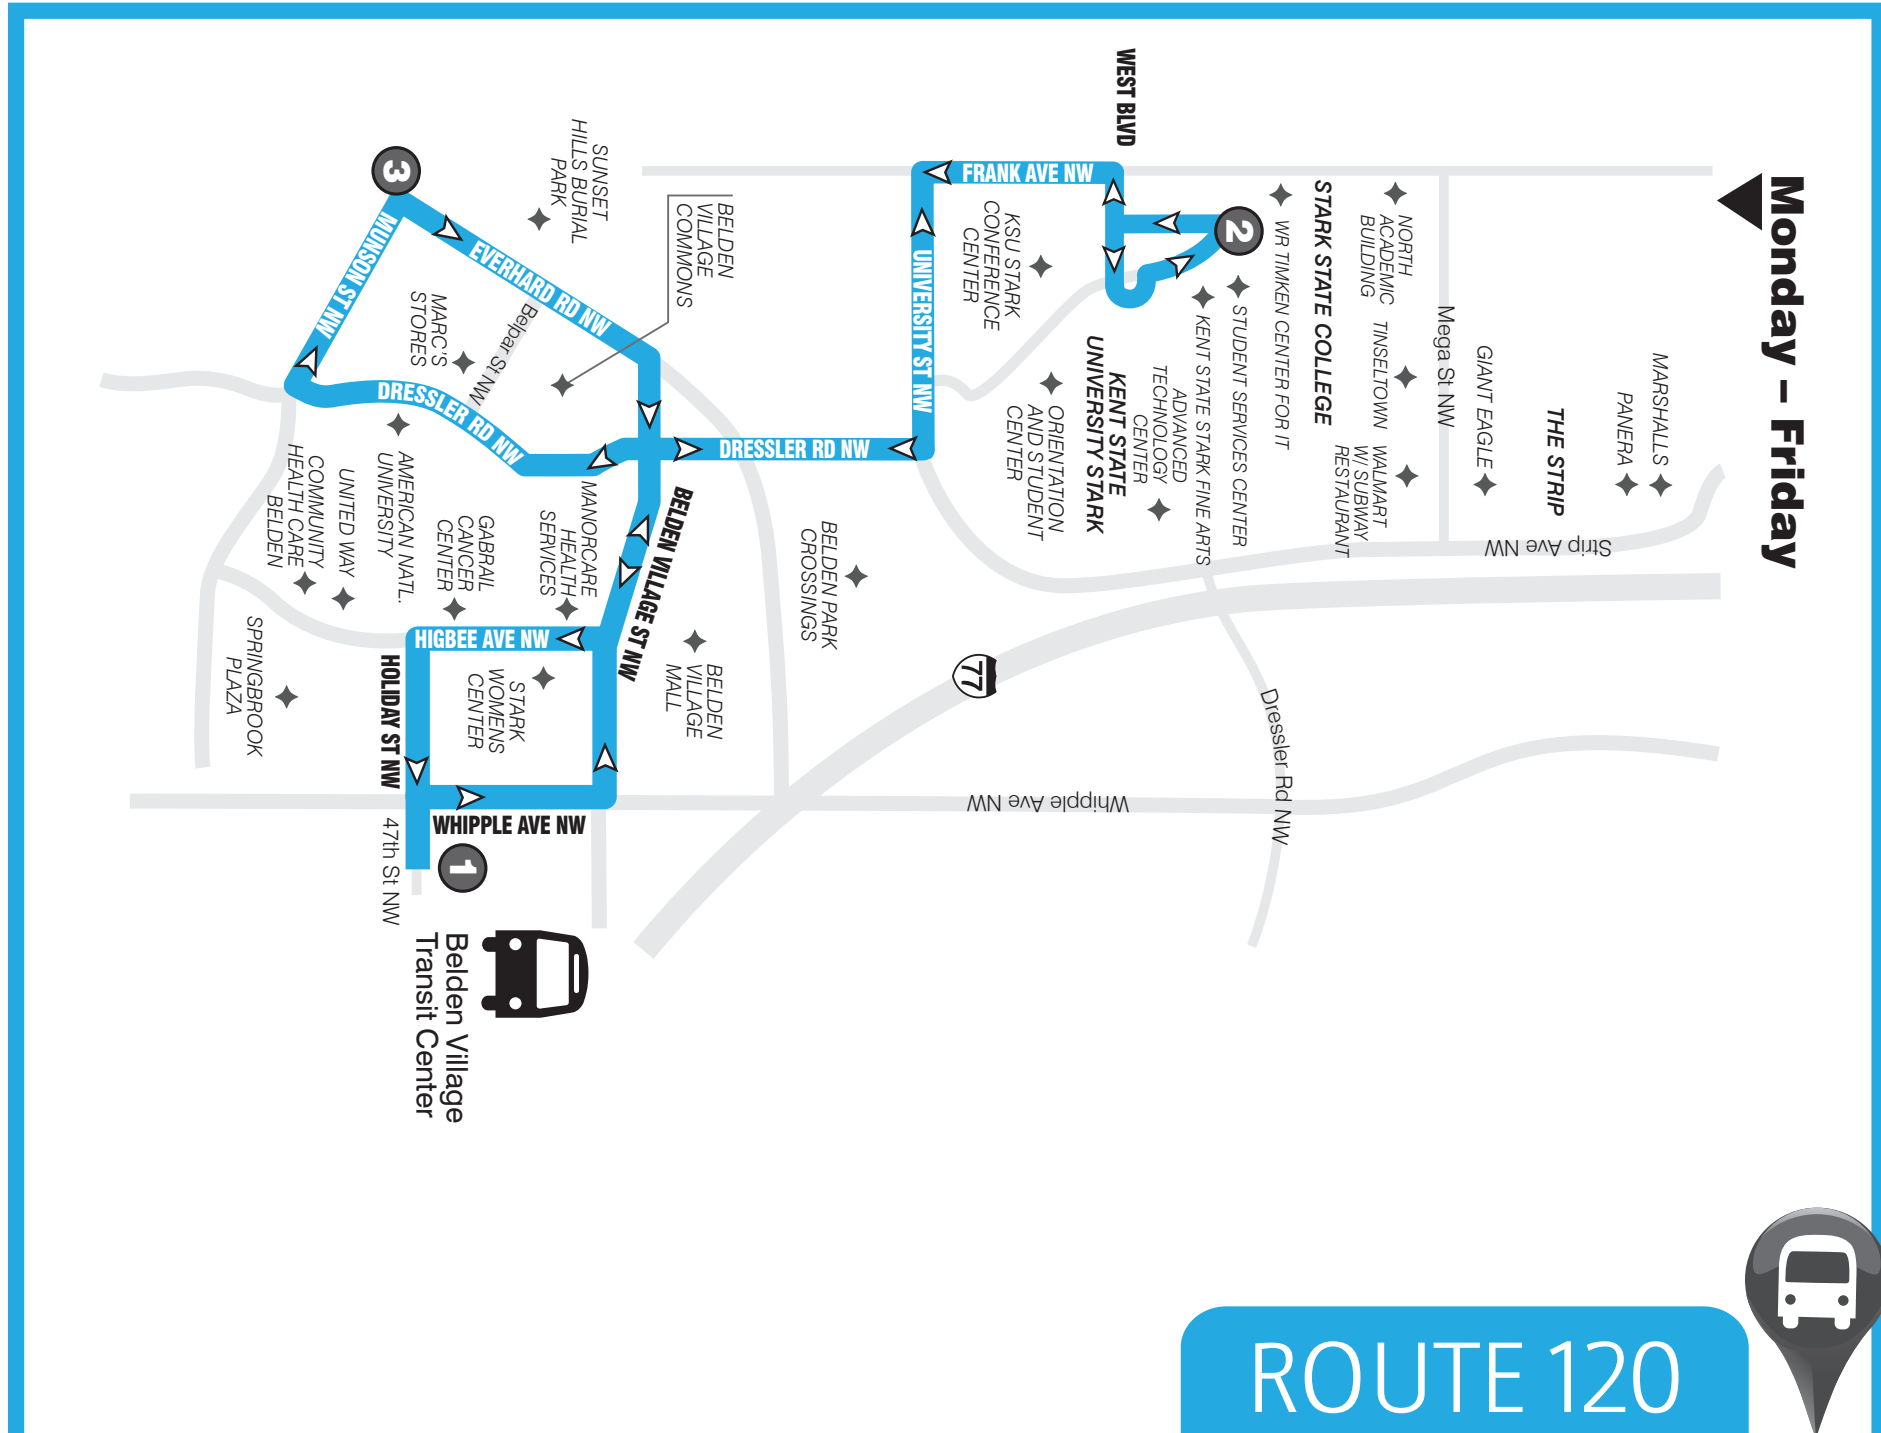

SARTA PinPoint allows you to locate your bus' arrival time in real time...

TEXT

"PP" plus the "Stop ID" to 321123 (ex. PP1234).

CALL

Call 330-477-2782 and input a stop ID number to receive info about departure and arrival times.

SARTA's Cornerstone location is an official BikeSmart Hub.

www.SARTAonline.com

330-477-2782

94119 06/19

[ROUTE 120]

SCHEDULE & MAP

Belden Village/Stark State

Monday–Friday

Effective August 18, 2019

www.SARTAonline.com

330-477-2782

Download SARTA's PinPoint app for real-time information on your route!

ROUTE 120: Monday thru Friday

FROM BELDEN VILLAGE TO STARK STATE

1	2	3	1
Leave Belden Village Transit Center	Stark State/ KSU Shelter	Munson & Everhard	Arrive Belden Village Transit Center
6:45a	6:52a	7:02a	7:10a
7:15a	7:22a	7:32a	7:40a
7:45a	7:52a	8:02a	8:10a
8:15a	8:22a	8:32a	8:40a
8:45a	8:52a	9:02a	9:10a
9:15a	9:22a	9:32a	9:40a
9:45a	9:52a	10:02a	10:10a
10:15a	10:22a	10:32a	10:40a
10:45a	10:52a	11:02a	11:10a
11:15a	11:22a	11:32a	11:40a
11:45a	11:52a	12:02p	12:10p
12:15p	12:22p	12:32p	12:40p
12:45p	12:52p	1:02p	1:10p
1:15p	1:22p	1:32p	1:40p
1:45p	1:52p	2:02p	2:10p
2:15p	2:22p	2:32p	2:40p
2:45p	2:52p	3:02p	3:10p
3:15p	3:22p	3:32p	3:40p
3:45p	3:52p	4:02p	4:10p
4:15p	4:22p	4:32p	4:40p
4:45p	4:52p	5:02p	5:10p
5:15p	5:22p	5:32p	5:40p
5:45p	5:52p	6:02p	6:10p
6:15p	6:22p	6:32p	6:40p
6:45p	6:52p	7:02p	7:10p
7:15p	7:22p	7:32p	7:40p
7:45p	7:52p	8:02p	8:10p
8:15p	8:22p	8:32p	8:40p
8:45p	8:52p	9:02p	9:10p
9:15p	9:22p	9:32p	9:40p